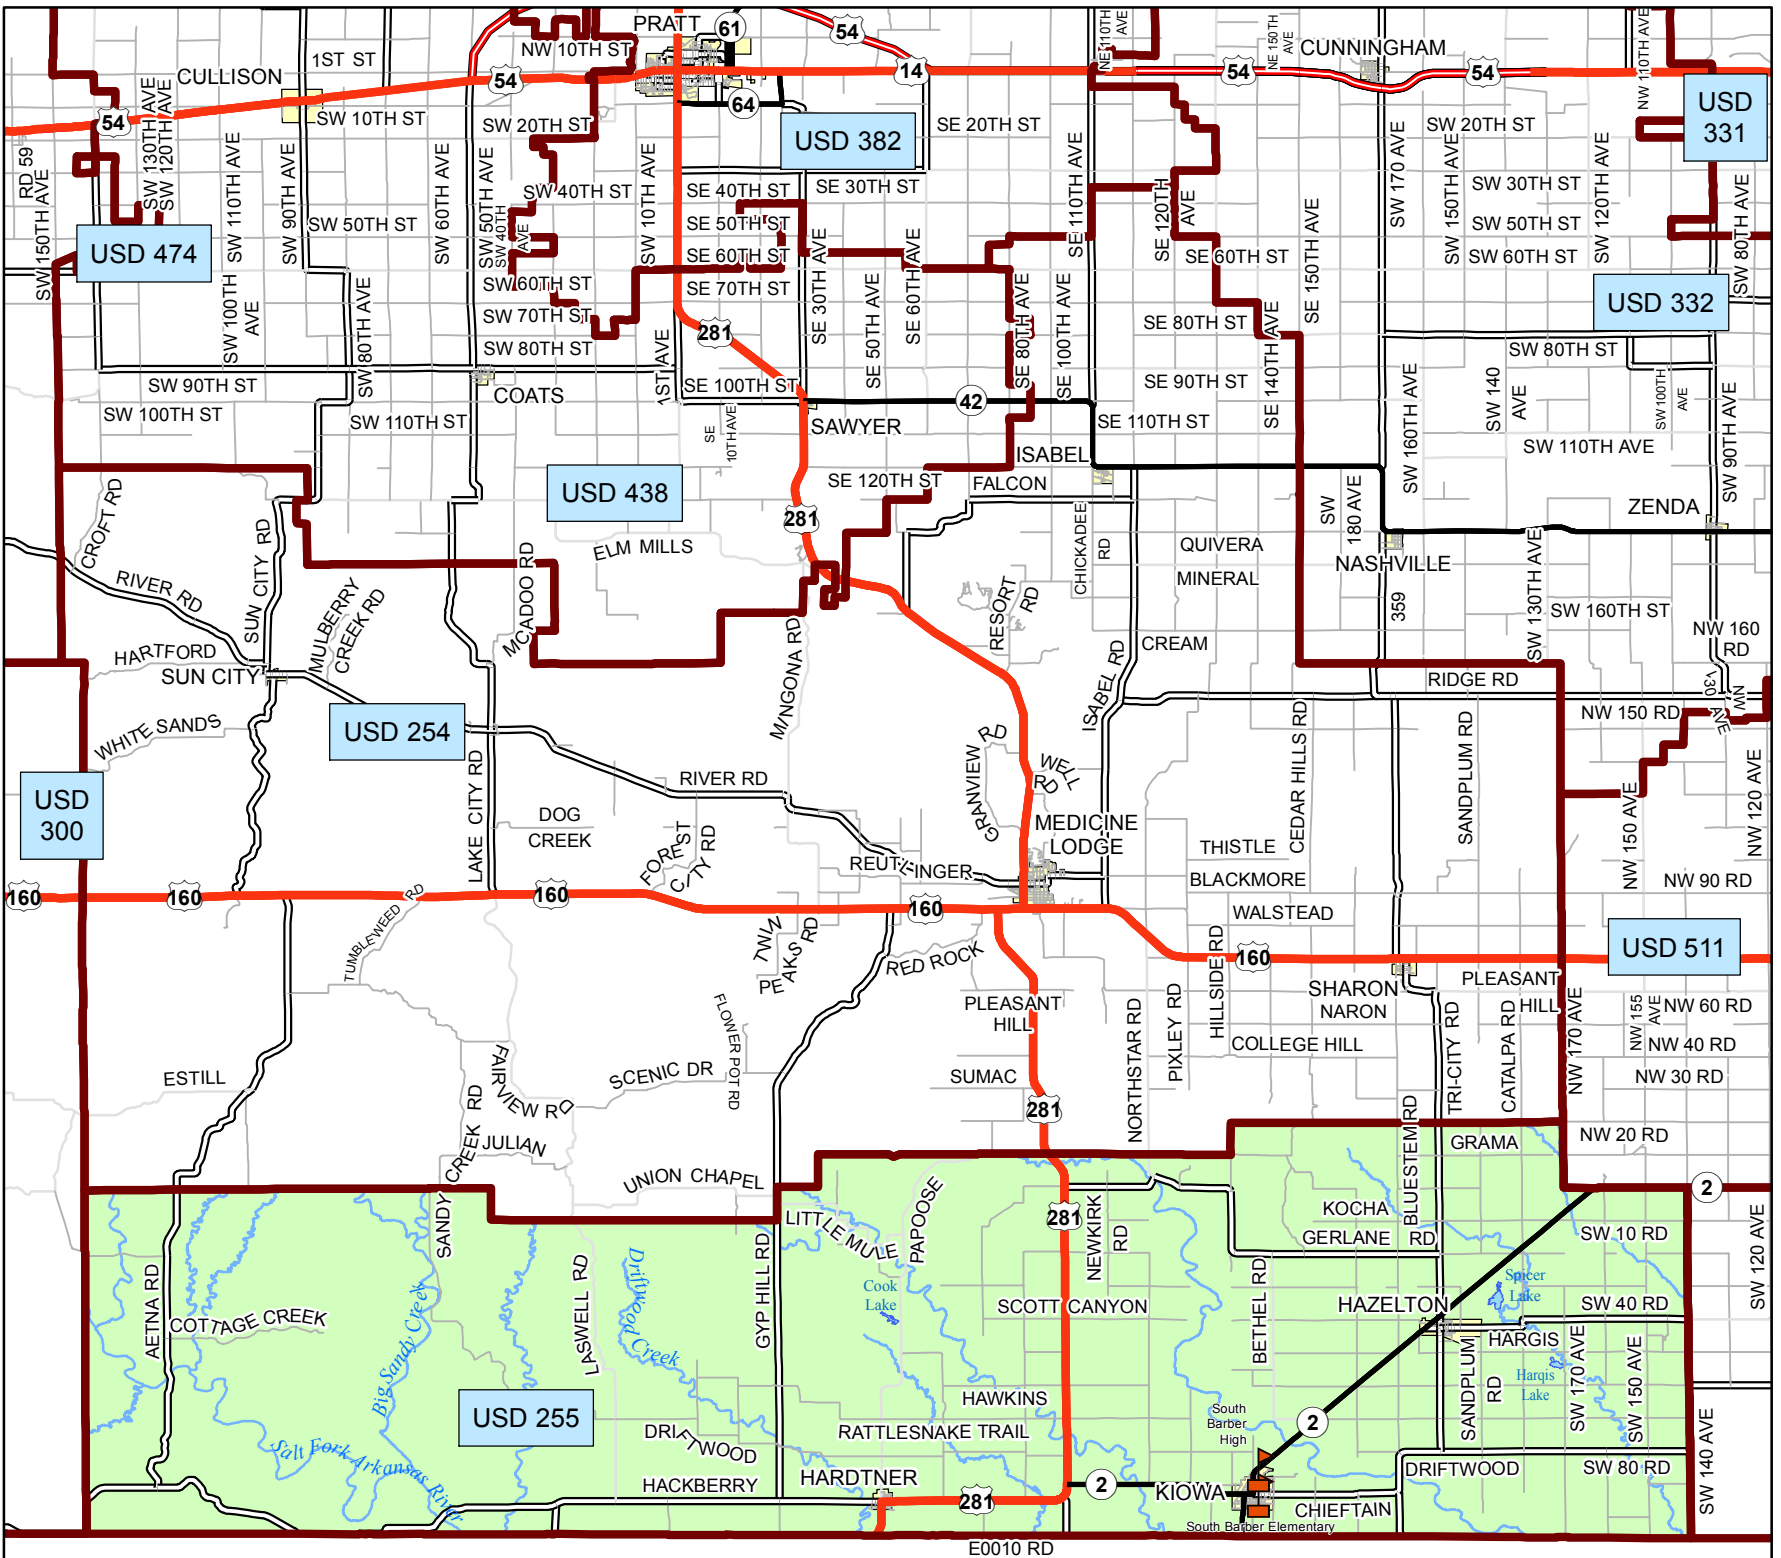

USD 255 District Map

PREPARED BY THE
KANSAS DEPARTMENT OF TRANSPORTATION
BUREAU OF TRANSPORTATION PLANNING

MAP CREATED TUESDAY, JUNE 02, 2015

KDOT makes no warranties, guarantees, or representations for accuracy of this information and assumes no liability for errors or omissions.

-  Primary/Secondary School
-  Post Secondary School
-  District Boundaries