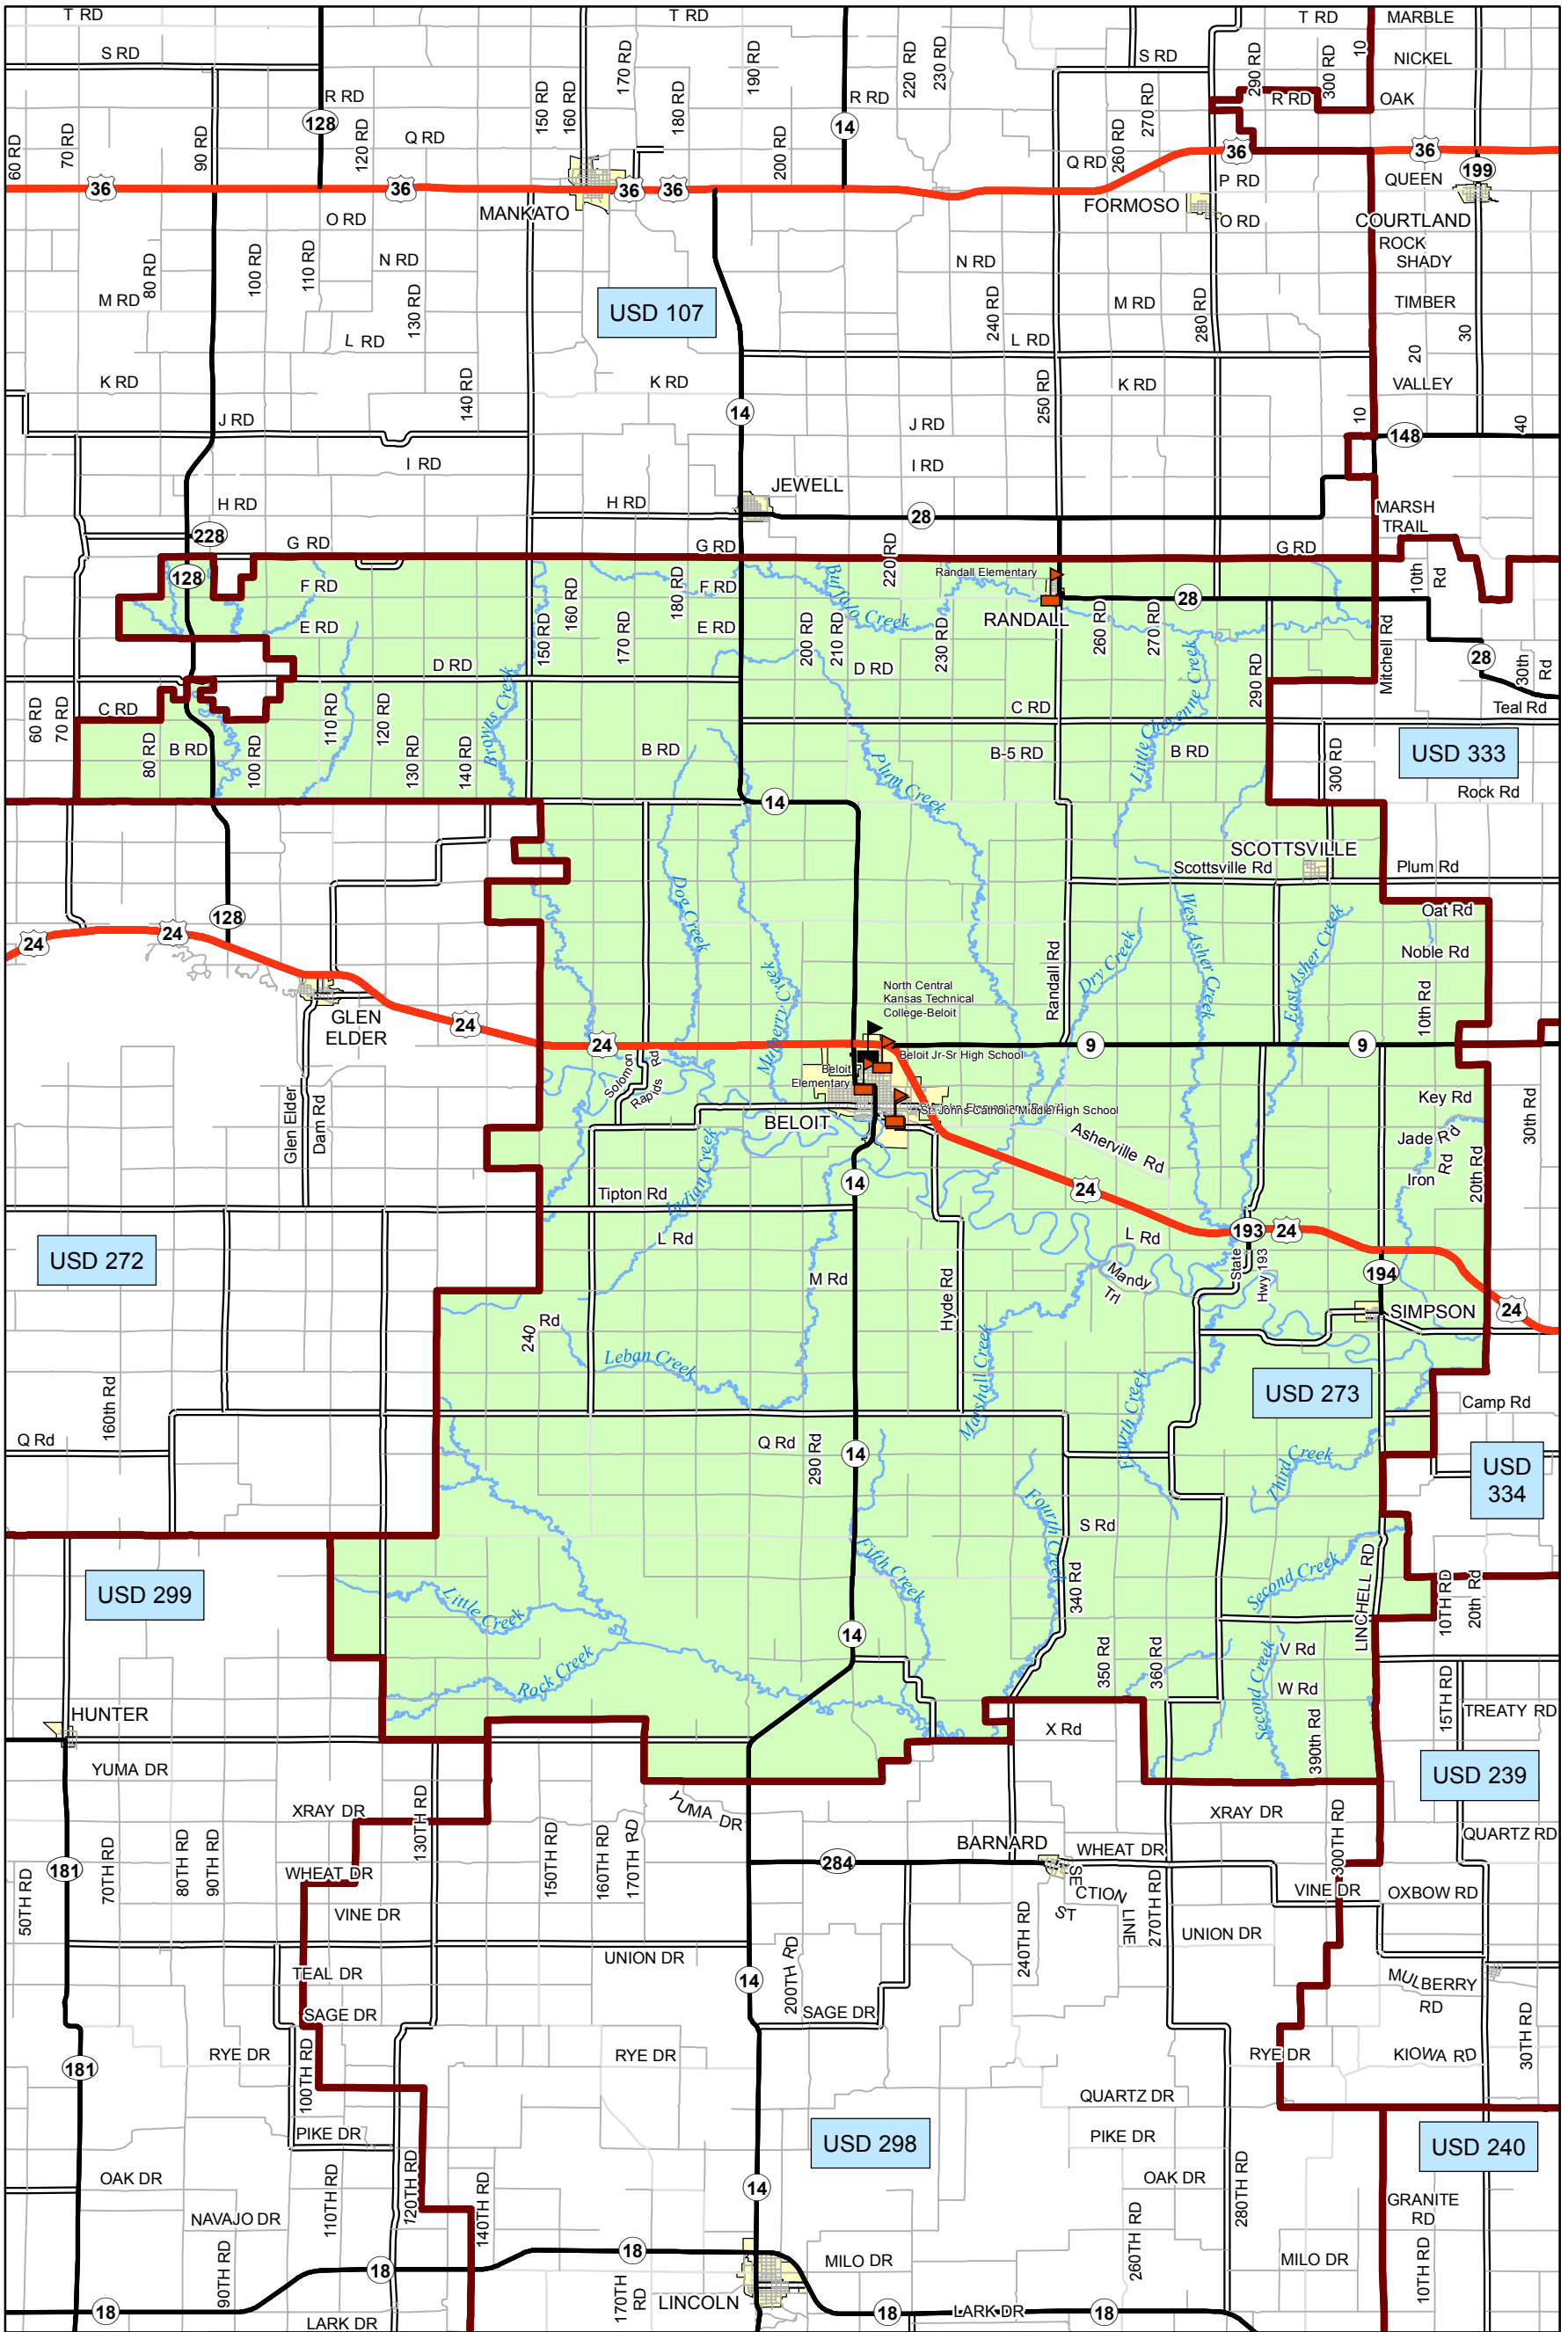

USD 273 District Map

PREPARED BY THE
KANSAS DEPARTMENT OF TRANSPORTATION
BUREAU OF TRANSPORTATION PLANNING

MAP CREATED TUESDAY, JUNE 02, 2015

KDOT makes no warranties, guarantees, or representations for accuracy of this information and assumes no liability for errors or omissions.

-  Primary/Secondary School
-  Post Secondary School
-  District Boundaries