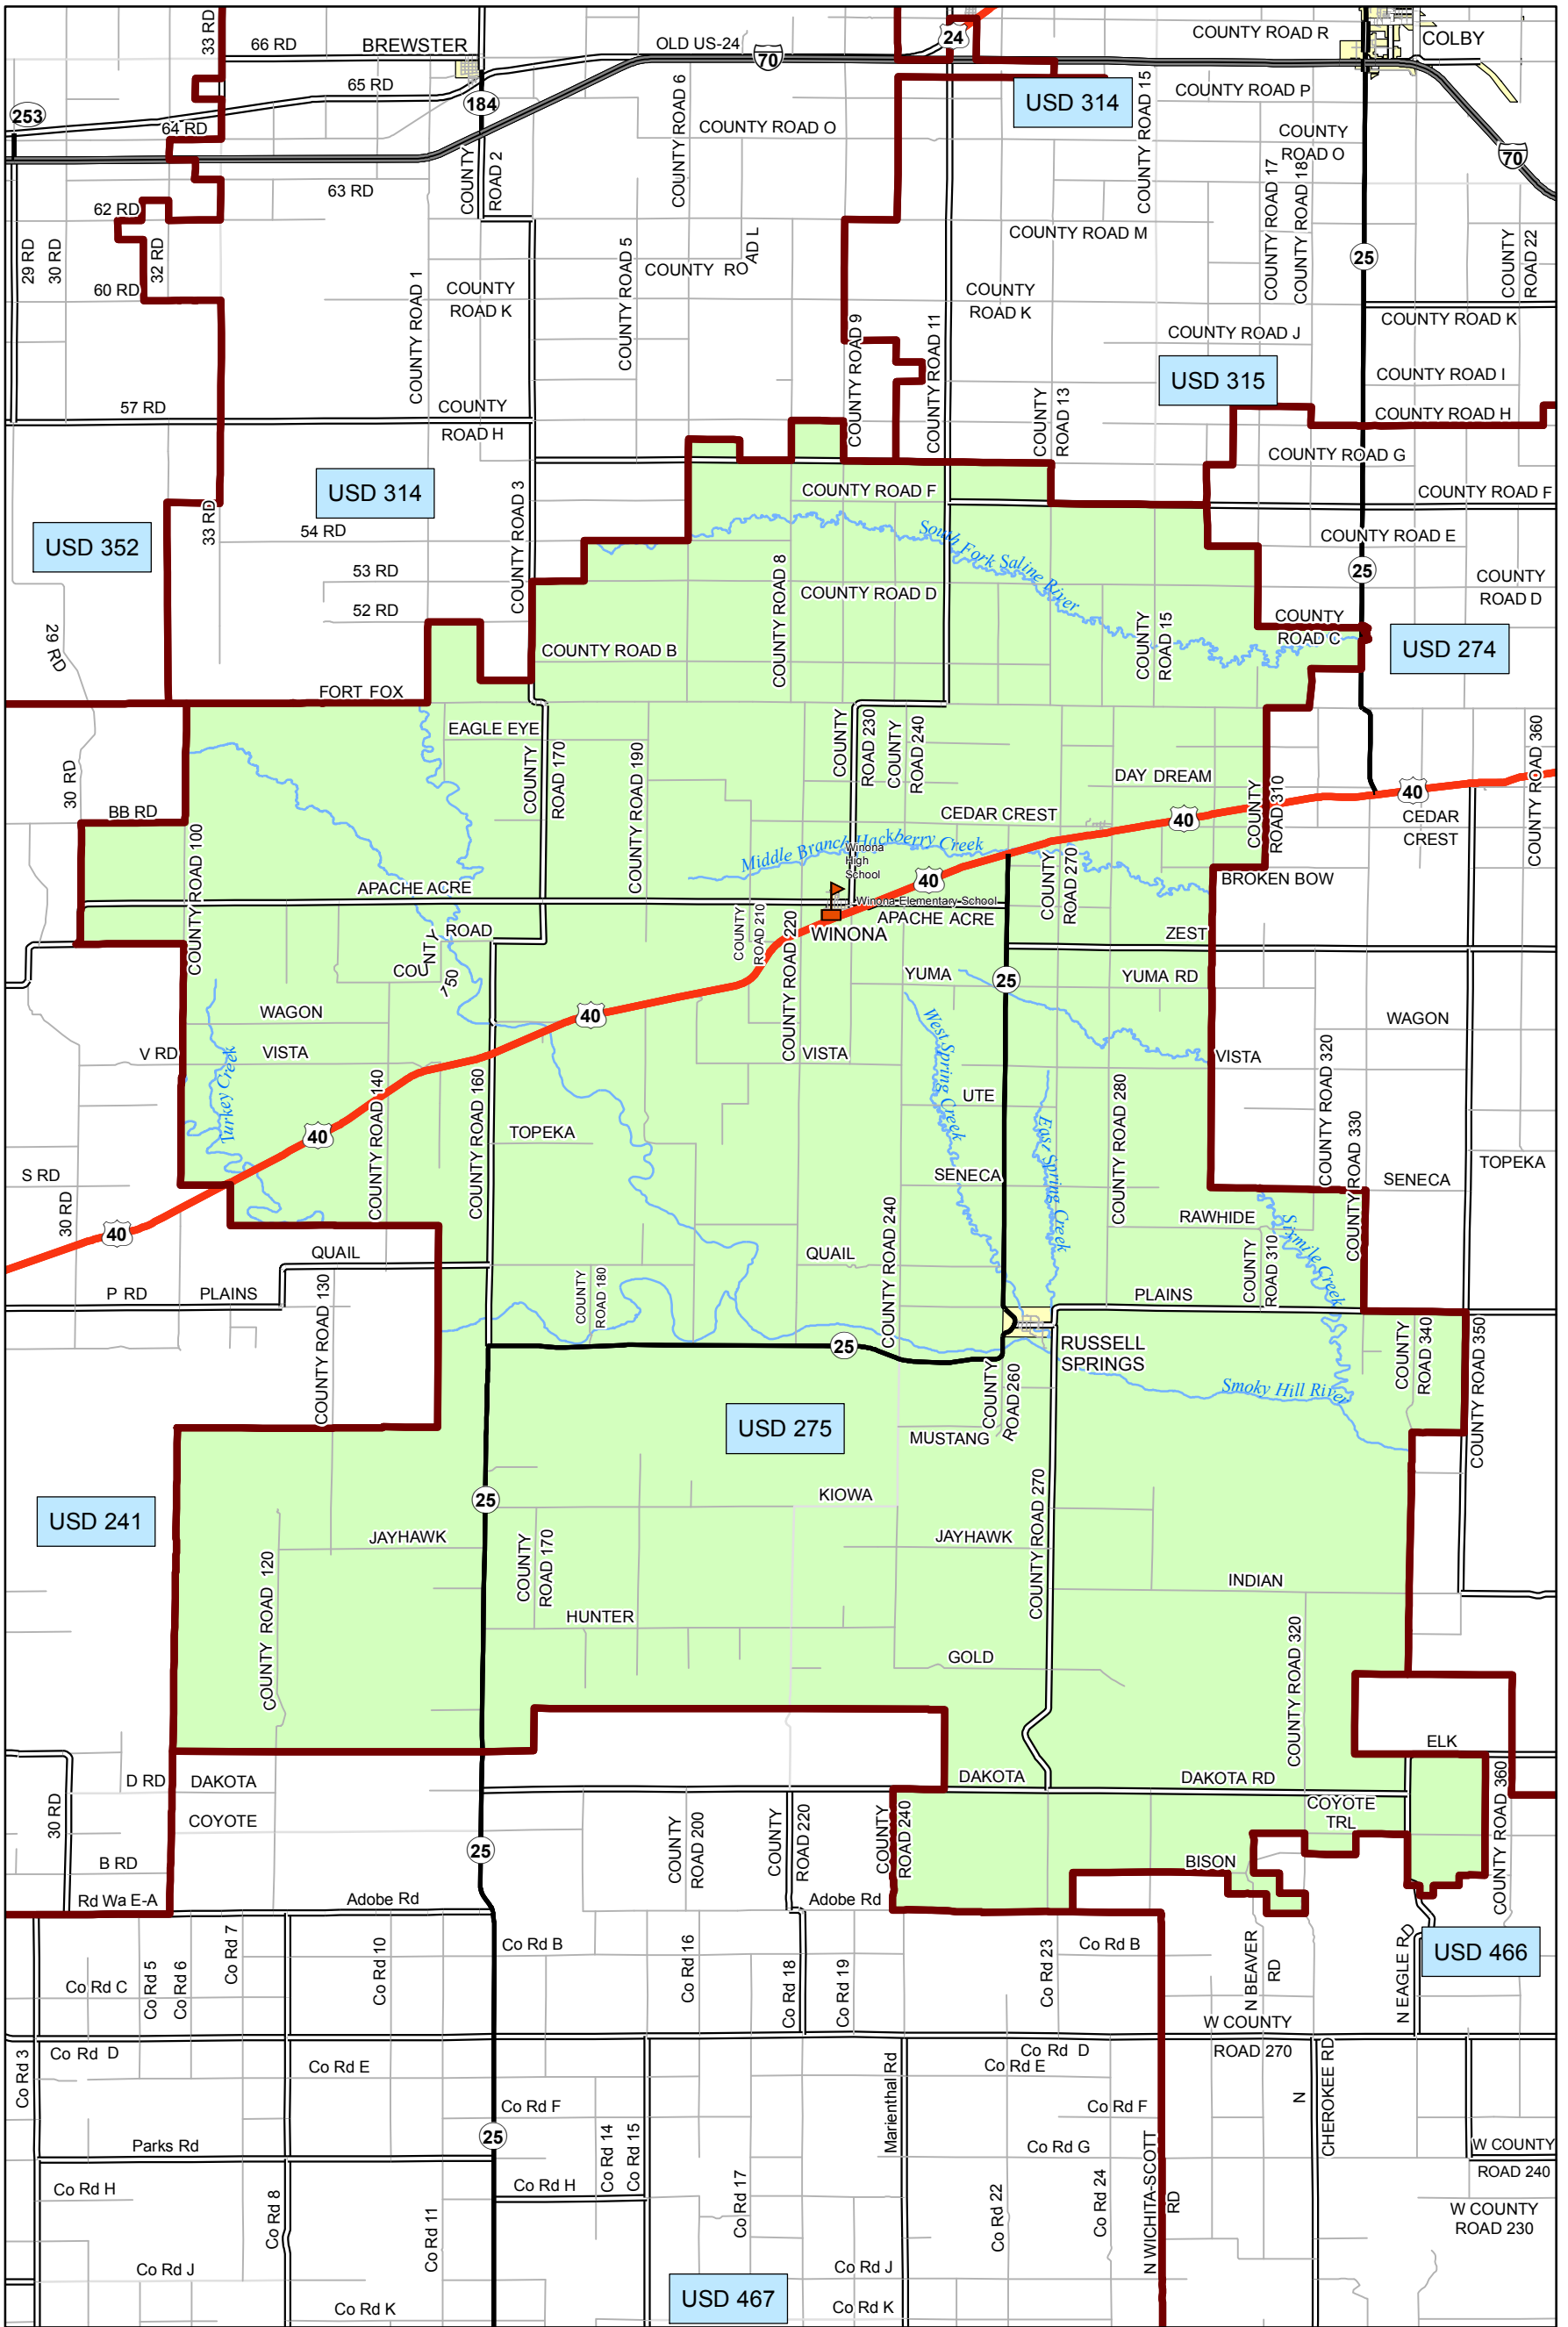

# USD 275 District Map

PREPARED BY THE  
**KANSAS DEPARTMENT OF TRANSPORTATION**  
**BUREAU OF TRANSPORTATION PLANNING**

MAP CREATED TUESDAY, JUNE 02, 2015

KDOT makes no warranties, guarantees, or representations for accuracy of this information and assumes no liability for errors or omissions.

-  Primary/Secondary School
-  Post Secondary School
-  District Boundaries