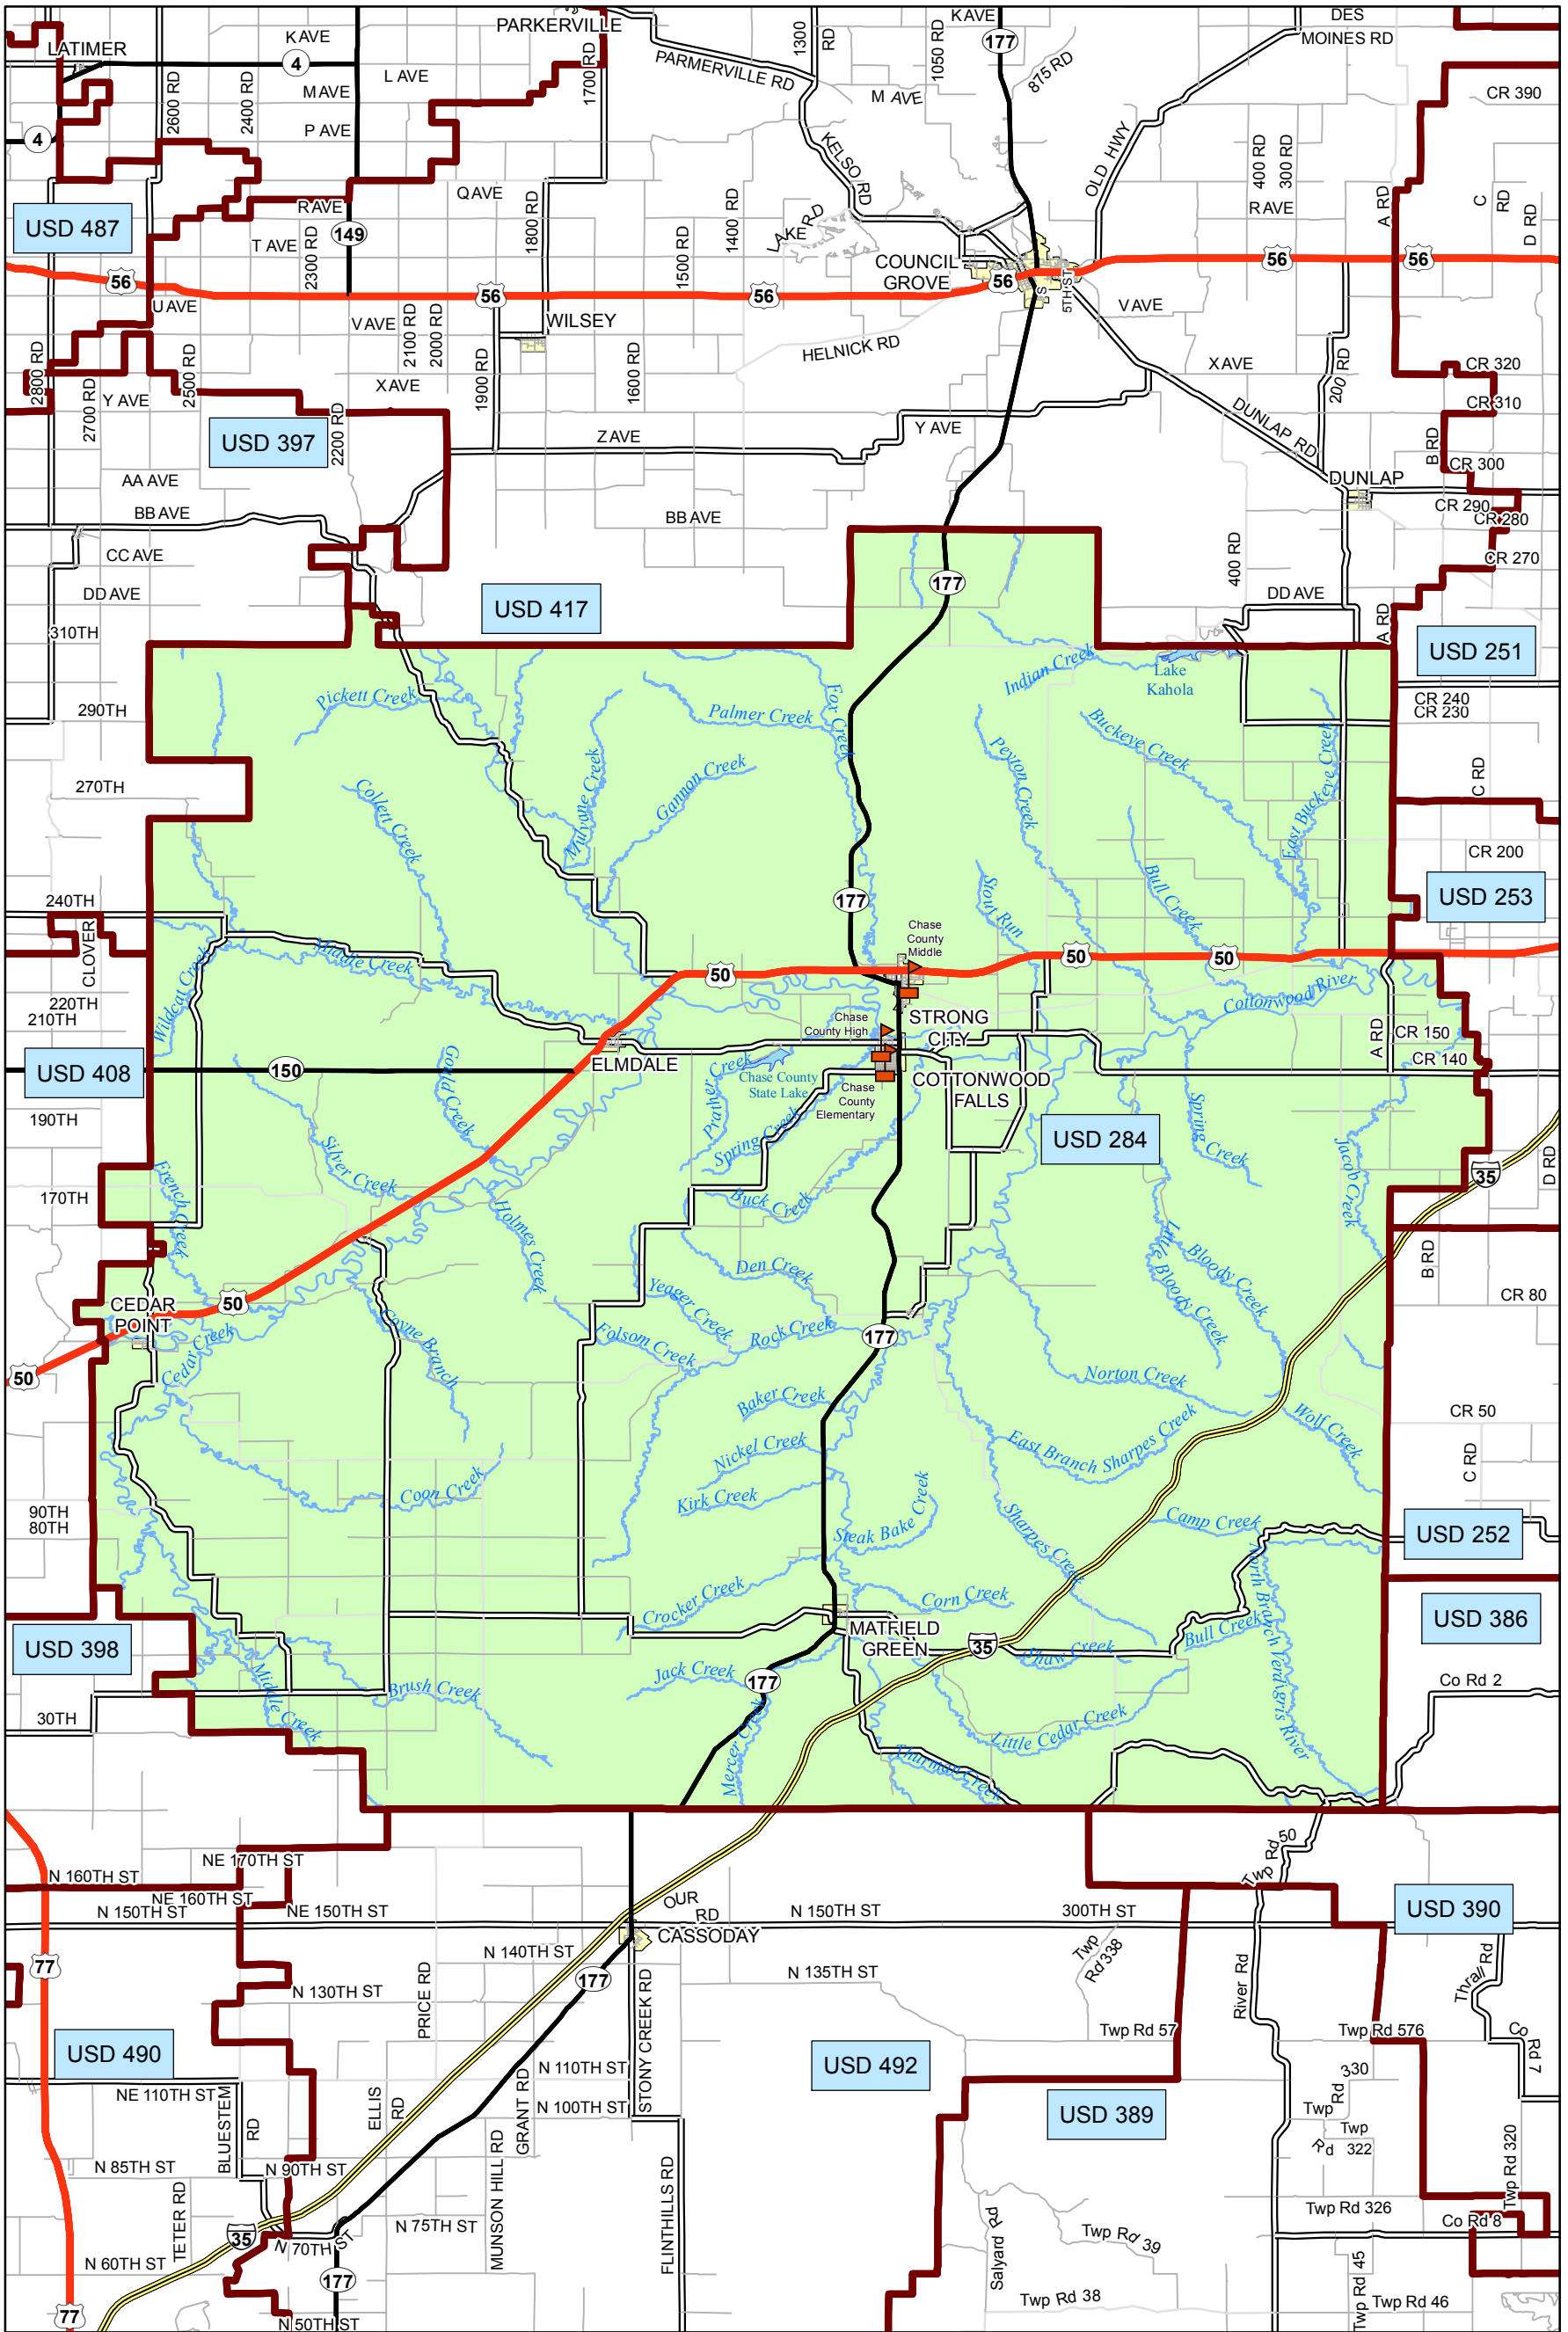

USD 284 District Map

PREPARED BY THE
KANSAS DEPARTMENT OF TRANSPORTATION
BUREAU OF TRANSPORTATION PLANNING

MAP CREATED TUESDAY, JUNE 02, 2015

KDOT makes no warranties, guarantees, or representations for accuracy of this information and assumes no liability for errors or omissions.

-  Primary/Secondary School
-  Post Secondary School
-  District Boundaries