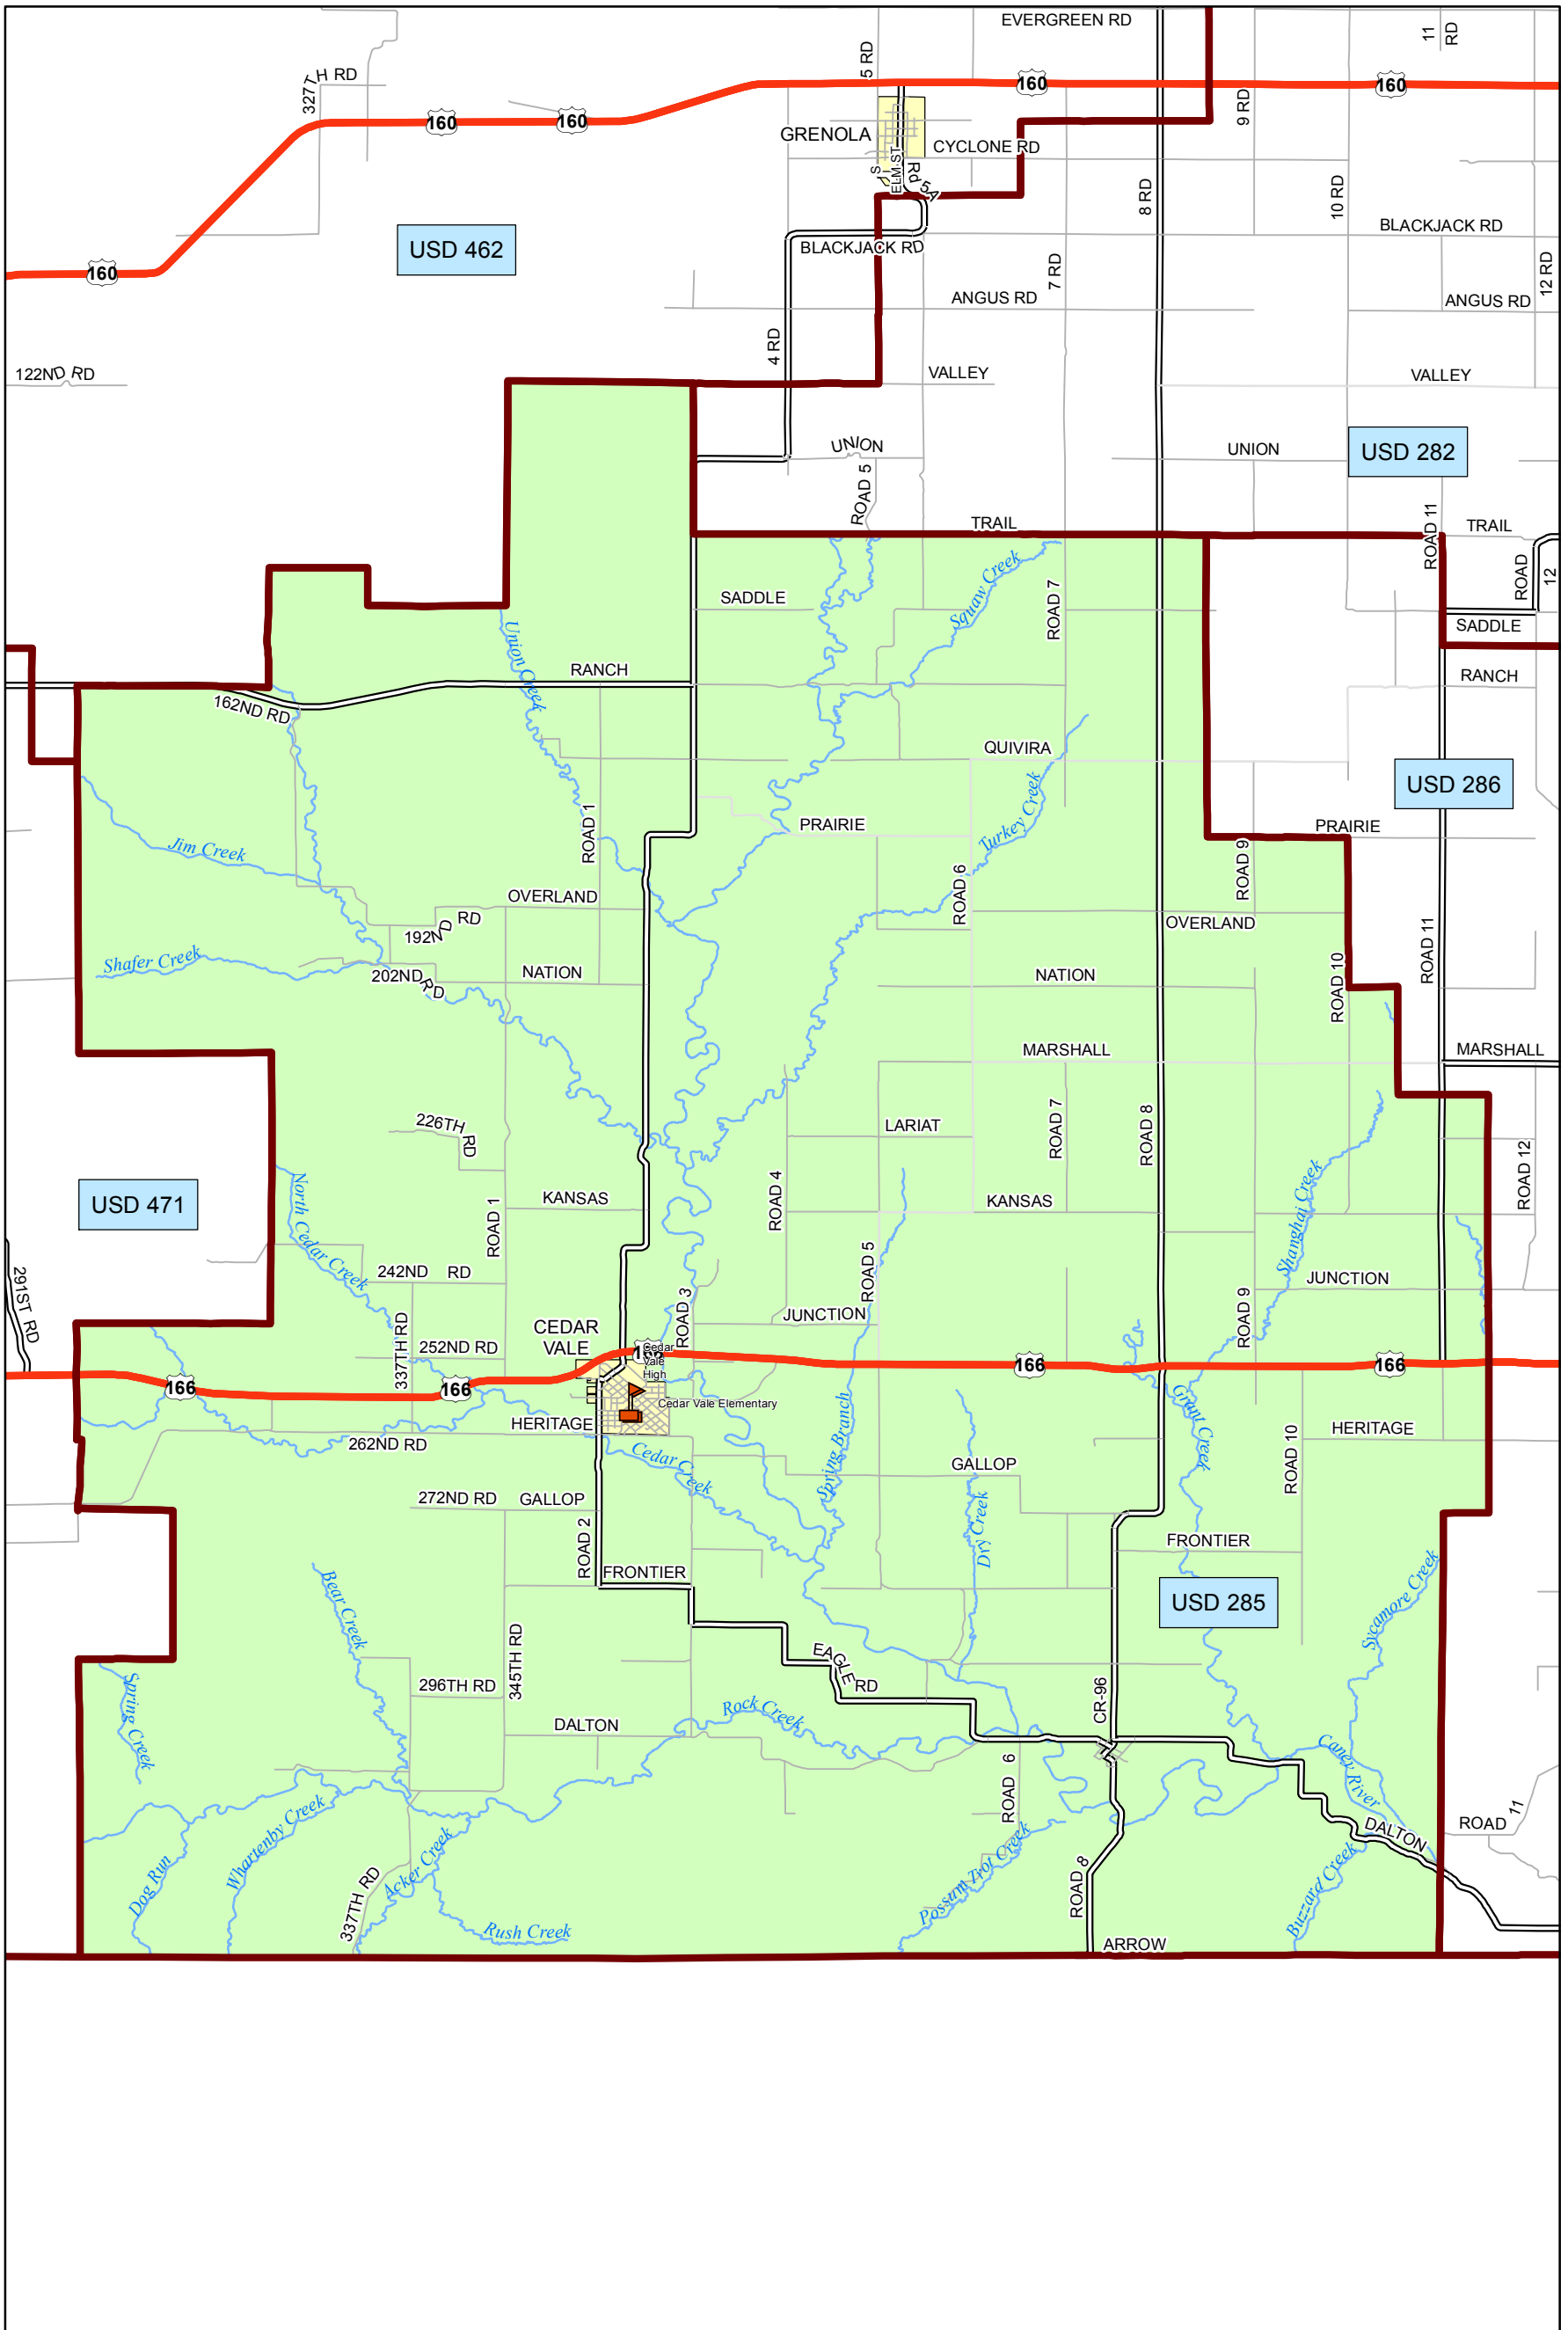

USD 285 District Map

PREPARED BY THE
KANSAS DEPARTMENT OF TRANSPORTATION
BUREAU OF TRANSPORTATION PLANNING

MAP CREATED TUESDAY, JUNE 02, 2015

KDOT makes no warranties, guarantees, or representations for accuracy of this information and assumes no liability for errors or omissions.

-  Primary/Secondary School
-  Post Secondary School
-  District Boundaries