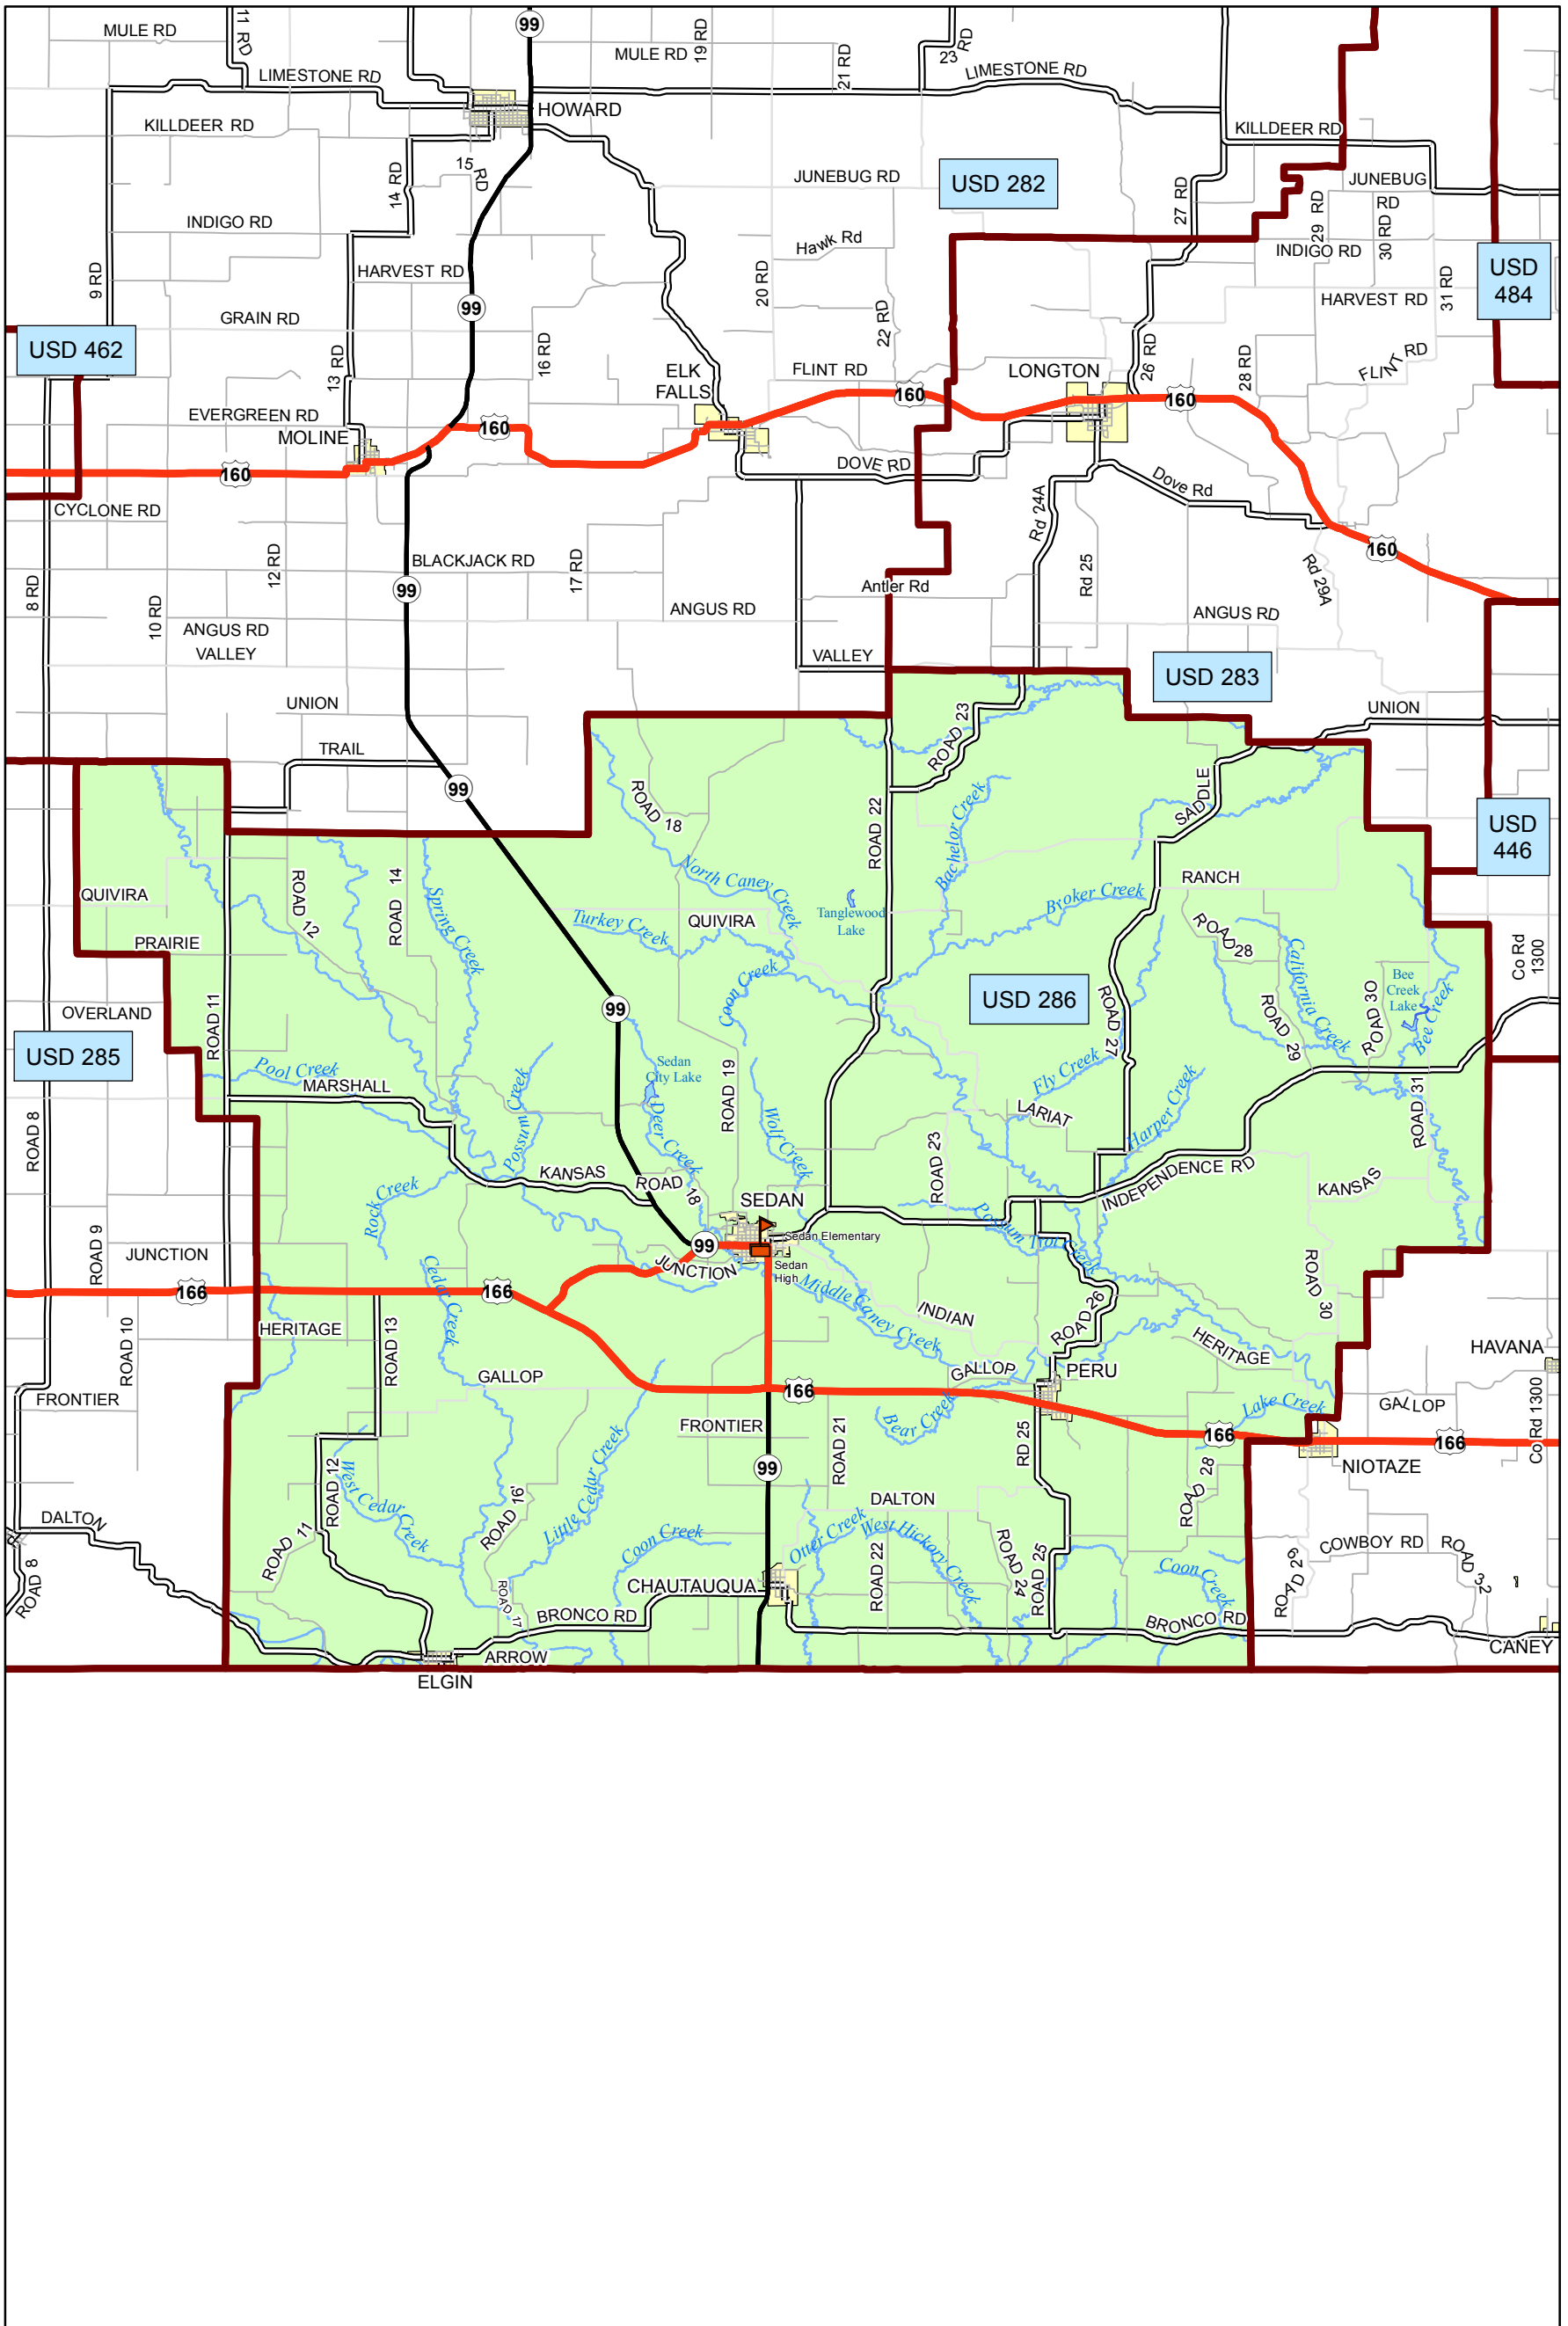

# USD 286 District Map

PREPARED BY THE  
**KANSAS DEPARTMENT OF TRANSPORTATION**  
**BUREAU OF TRANSPORTATION PLANNING**

MAP CREATED TUESDAY, JUNE 02, 2015

KDOT makes no warranties, guarantees, or representations for accuracy of this information and assumes no liability for errors or omissions.

-  Primary/Secondary School
-  Post Secondary School
-  District Boundaries