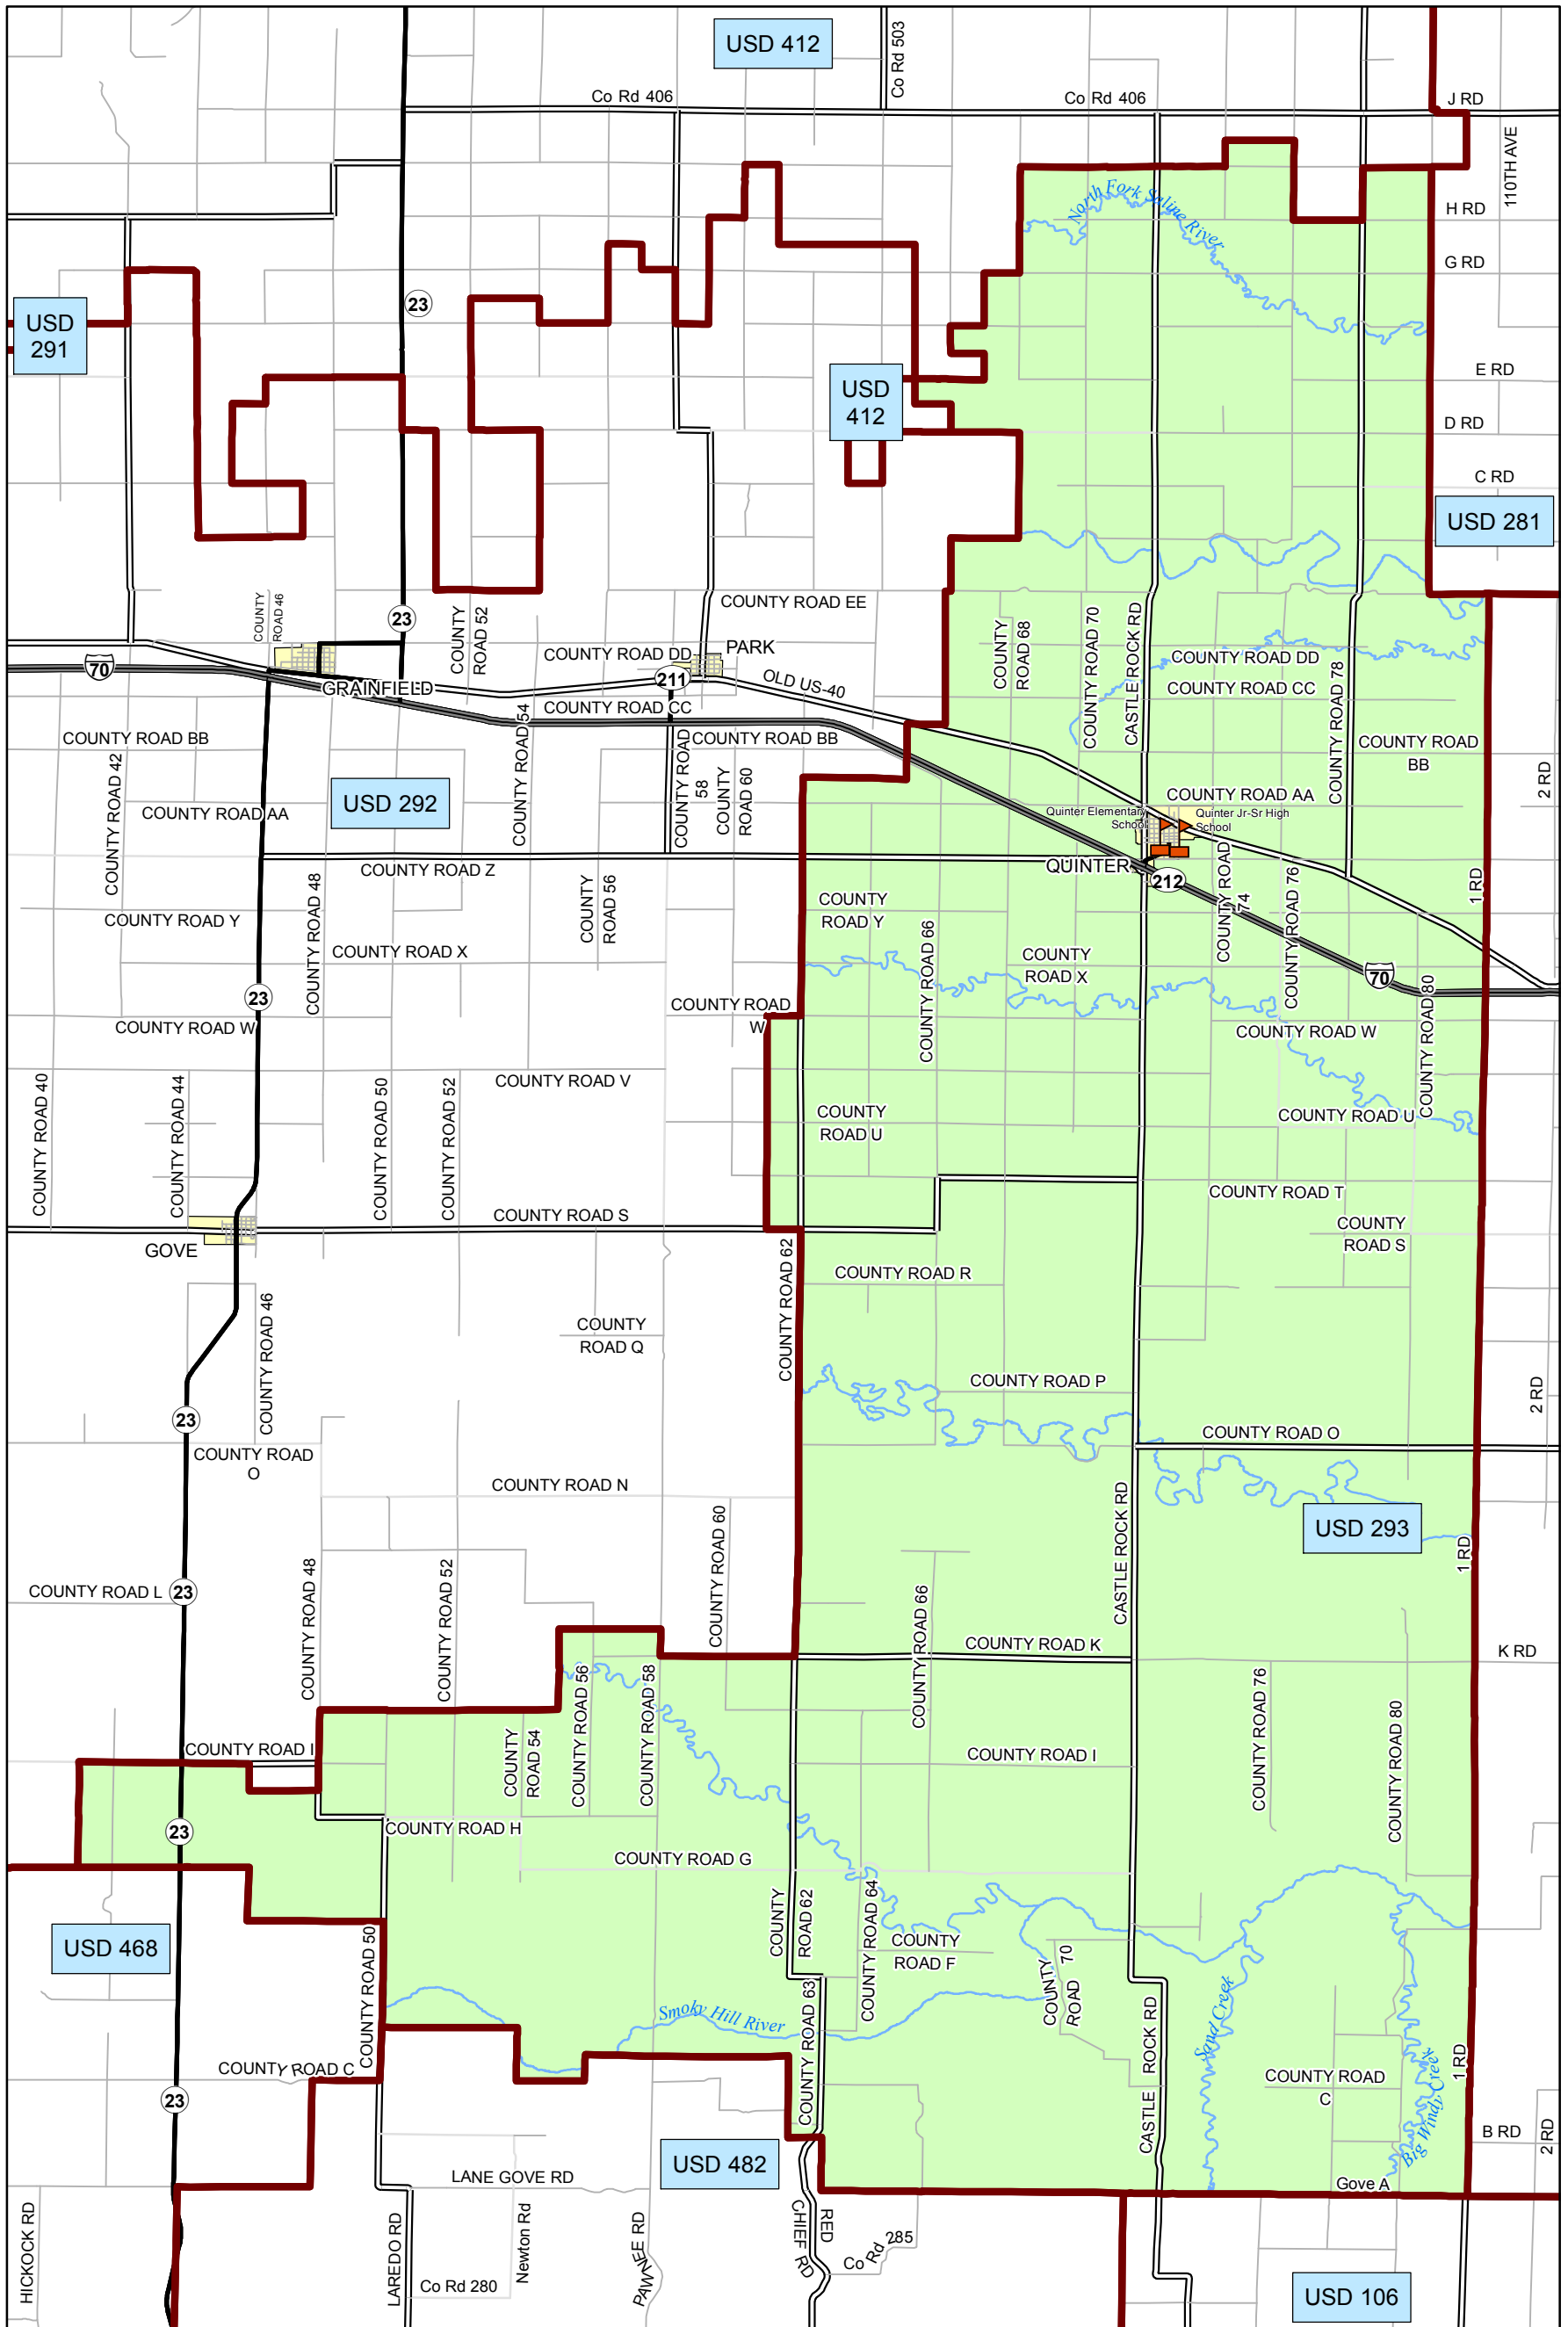

# USD 293 District Map

PREPARED BY THE  
**KANSAS DEPARTMENT OF TRANSPORTATION**  
**BUREAU OF TRANSPORTATION PLANNING**

MAP CREATED TUESDAY, JUNE 02, 2015

KDOT makes no warranties, guarantees, or representations for accuracy of this information and assumes no liability for errors or omissions.

-  Primary/Secondary School
-  Post Secondary School
-  District Boundaries