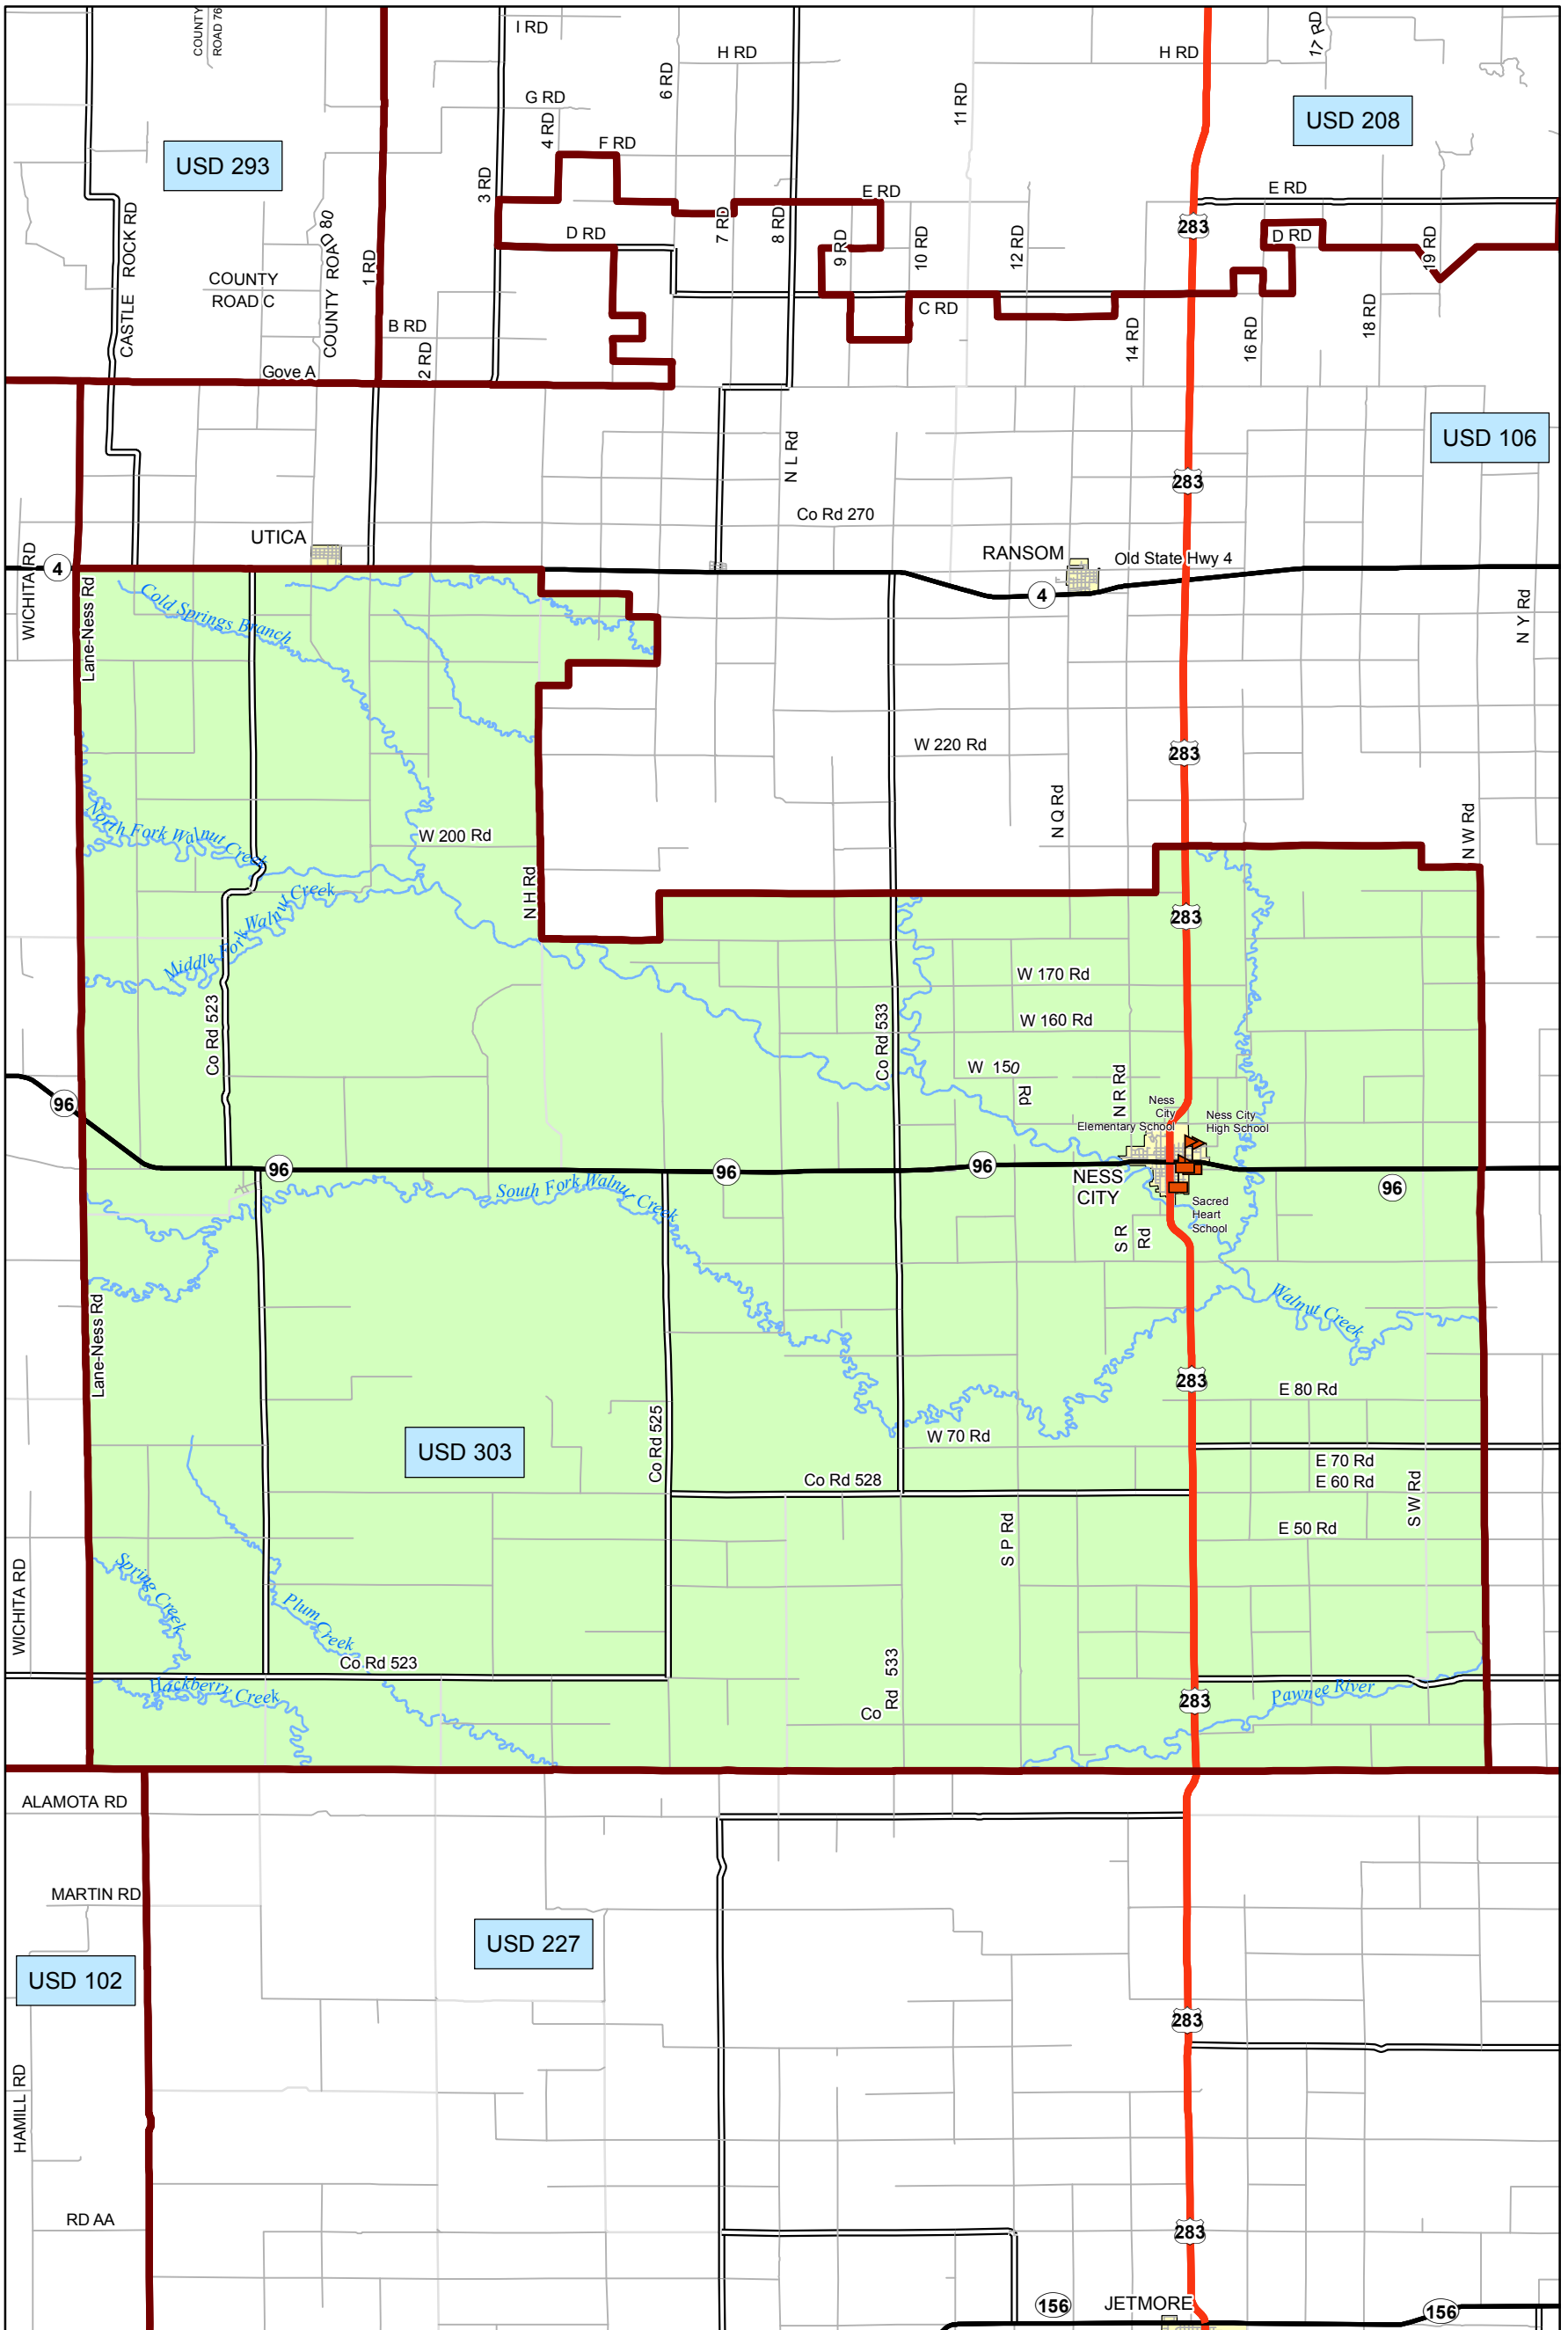

USD 303 District Map

PREPARED BY THE
KANSAS DEPARTMENT OF TRANSPORTATION
BUREAU OF TRANSPORTATION PLANNING

MAP CREATED TUESDAY, JUNE 02, 2015

KDOT makes no warranties, guarantees, or representations for accuracy of this information and assumes no liability for errors or omissions.

-  Primary/Secondary School
-  Post Secondary School
-  District Boundaries