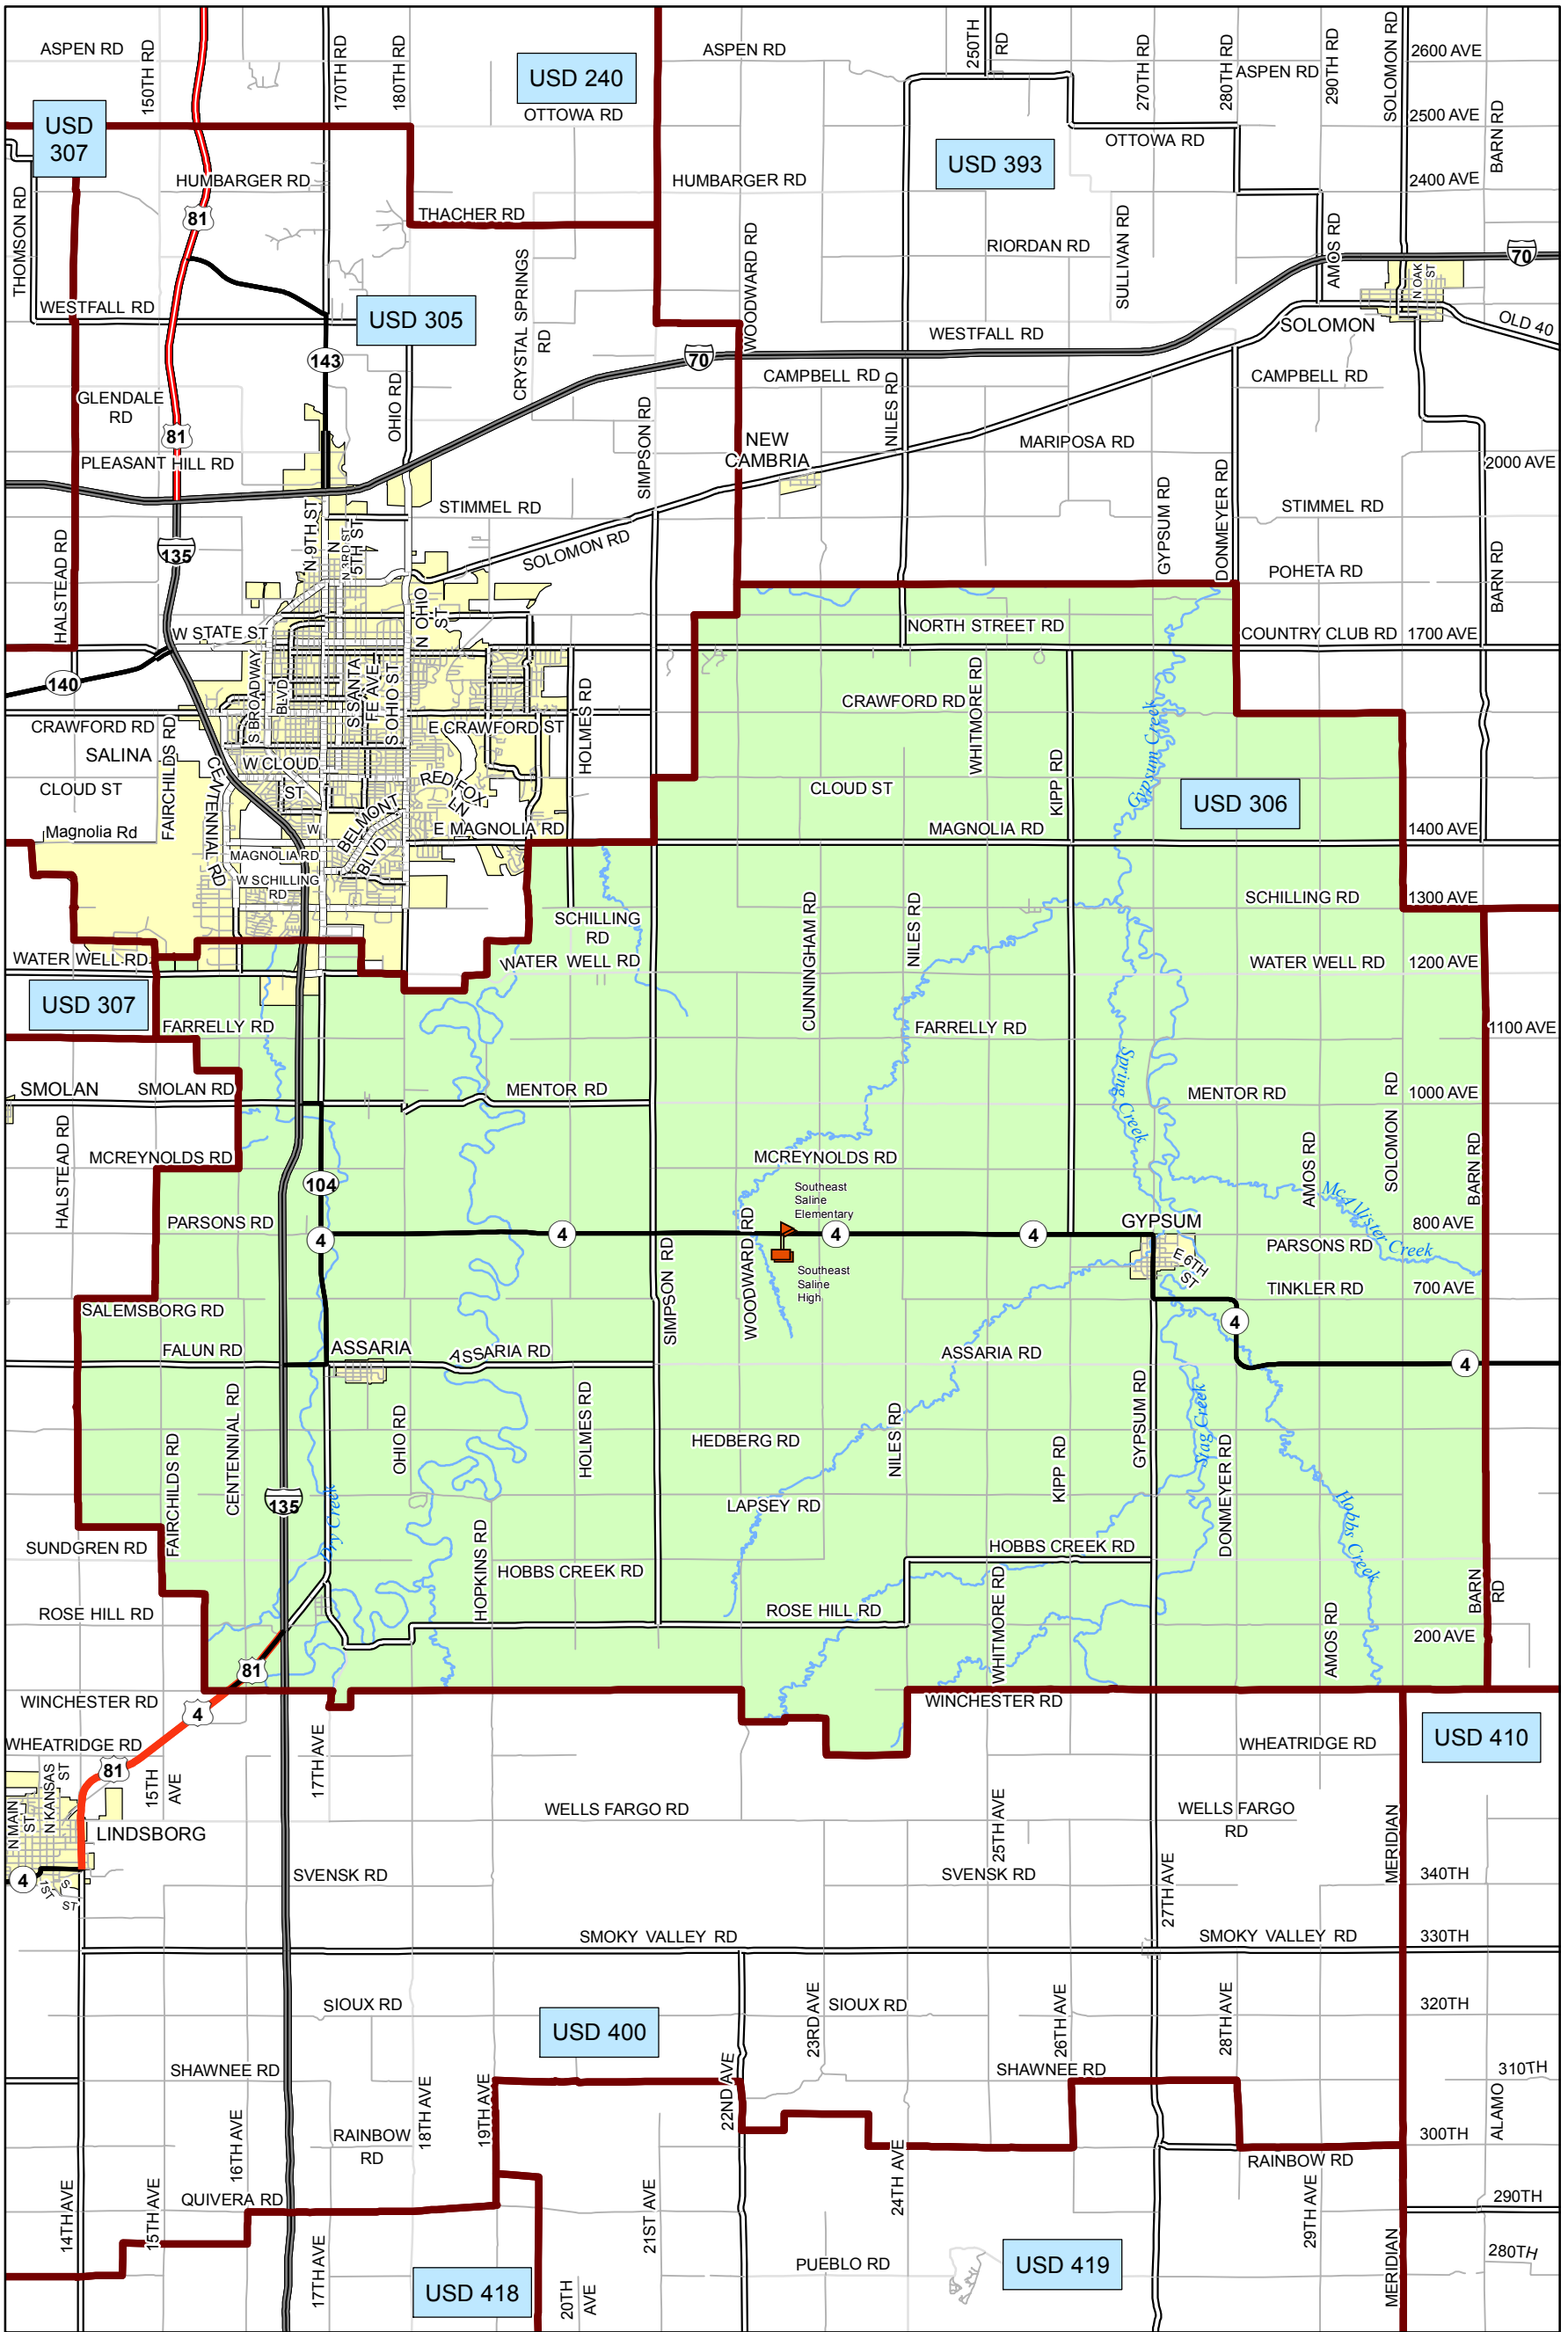

# USD 306 District Map

PREPARED BY THE  
**KANSAS DEPARTMENT OF TRANSPORTATION**  
**BUREAU OF TRANSPORTATION PLANNING**

MAP CREATED TUESDAY, JUNE 02, 2015

KDOT makes no warranties, guarantees, or representations for accuracy of this information and assumes no liability for errors or omissions.

-  Primary/Secondary School
-  Post Secondary School
-  District Boundaries