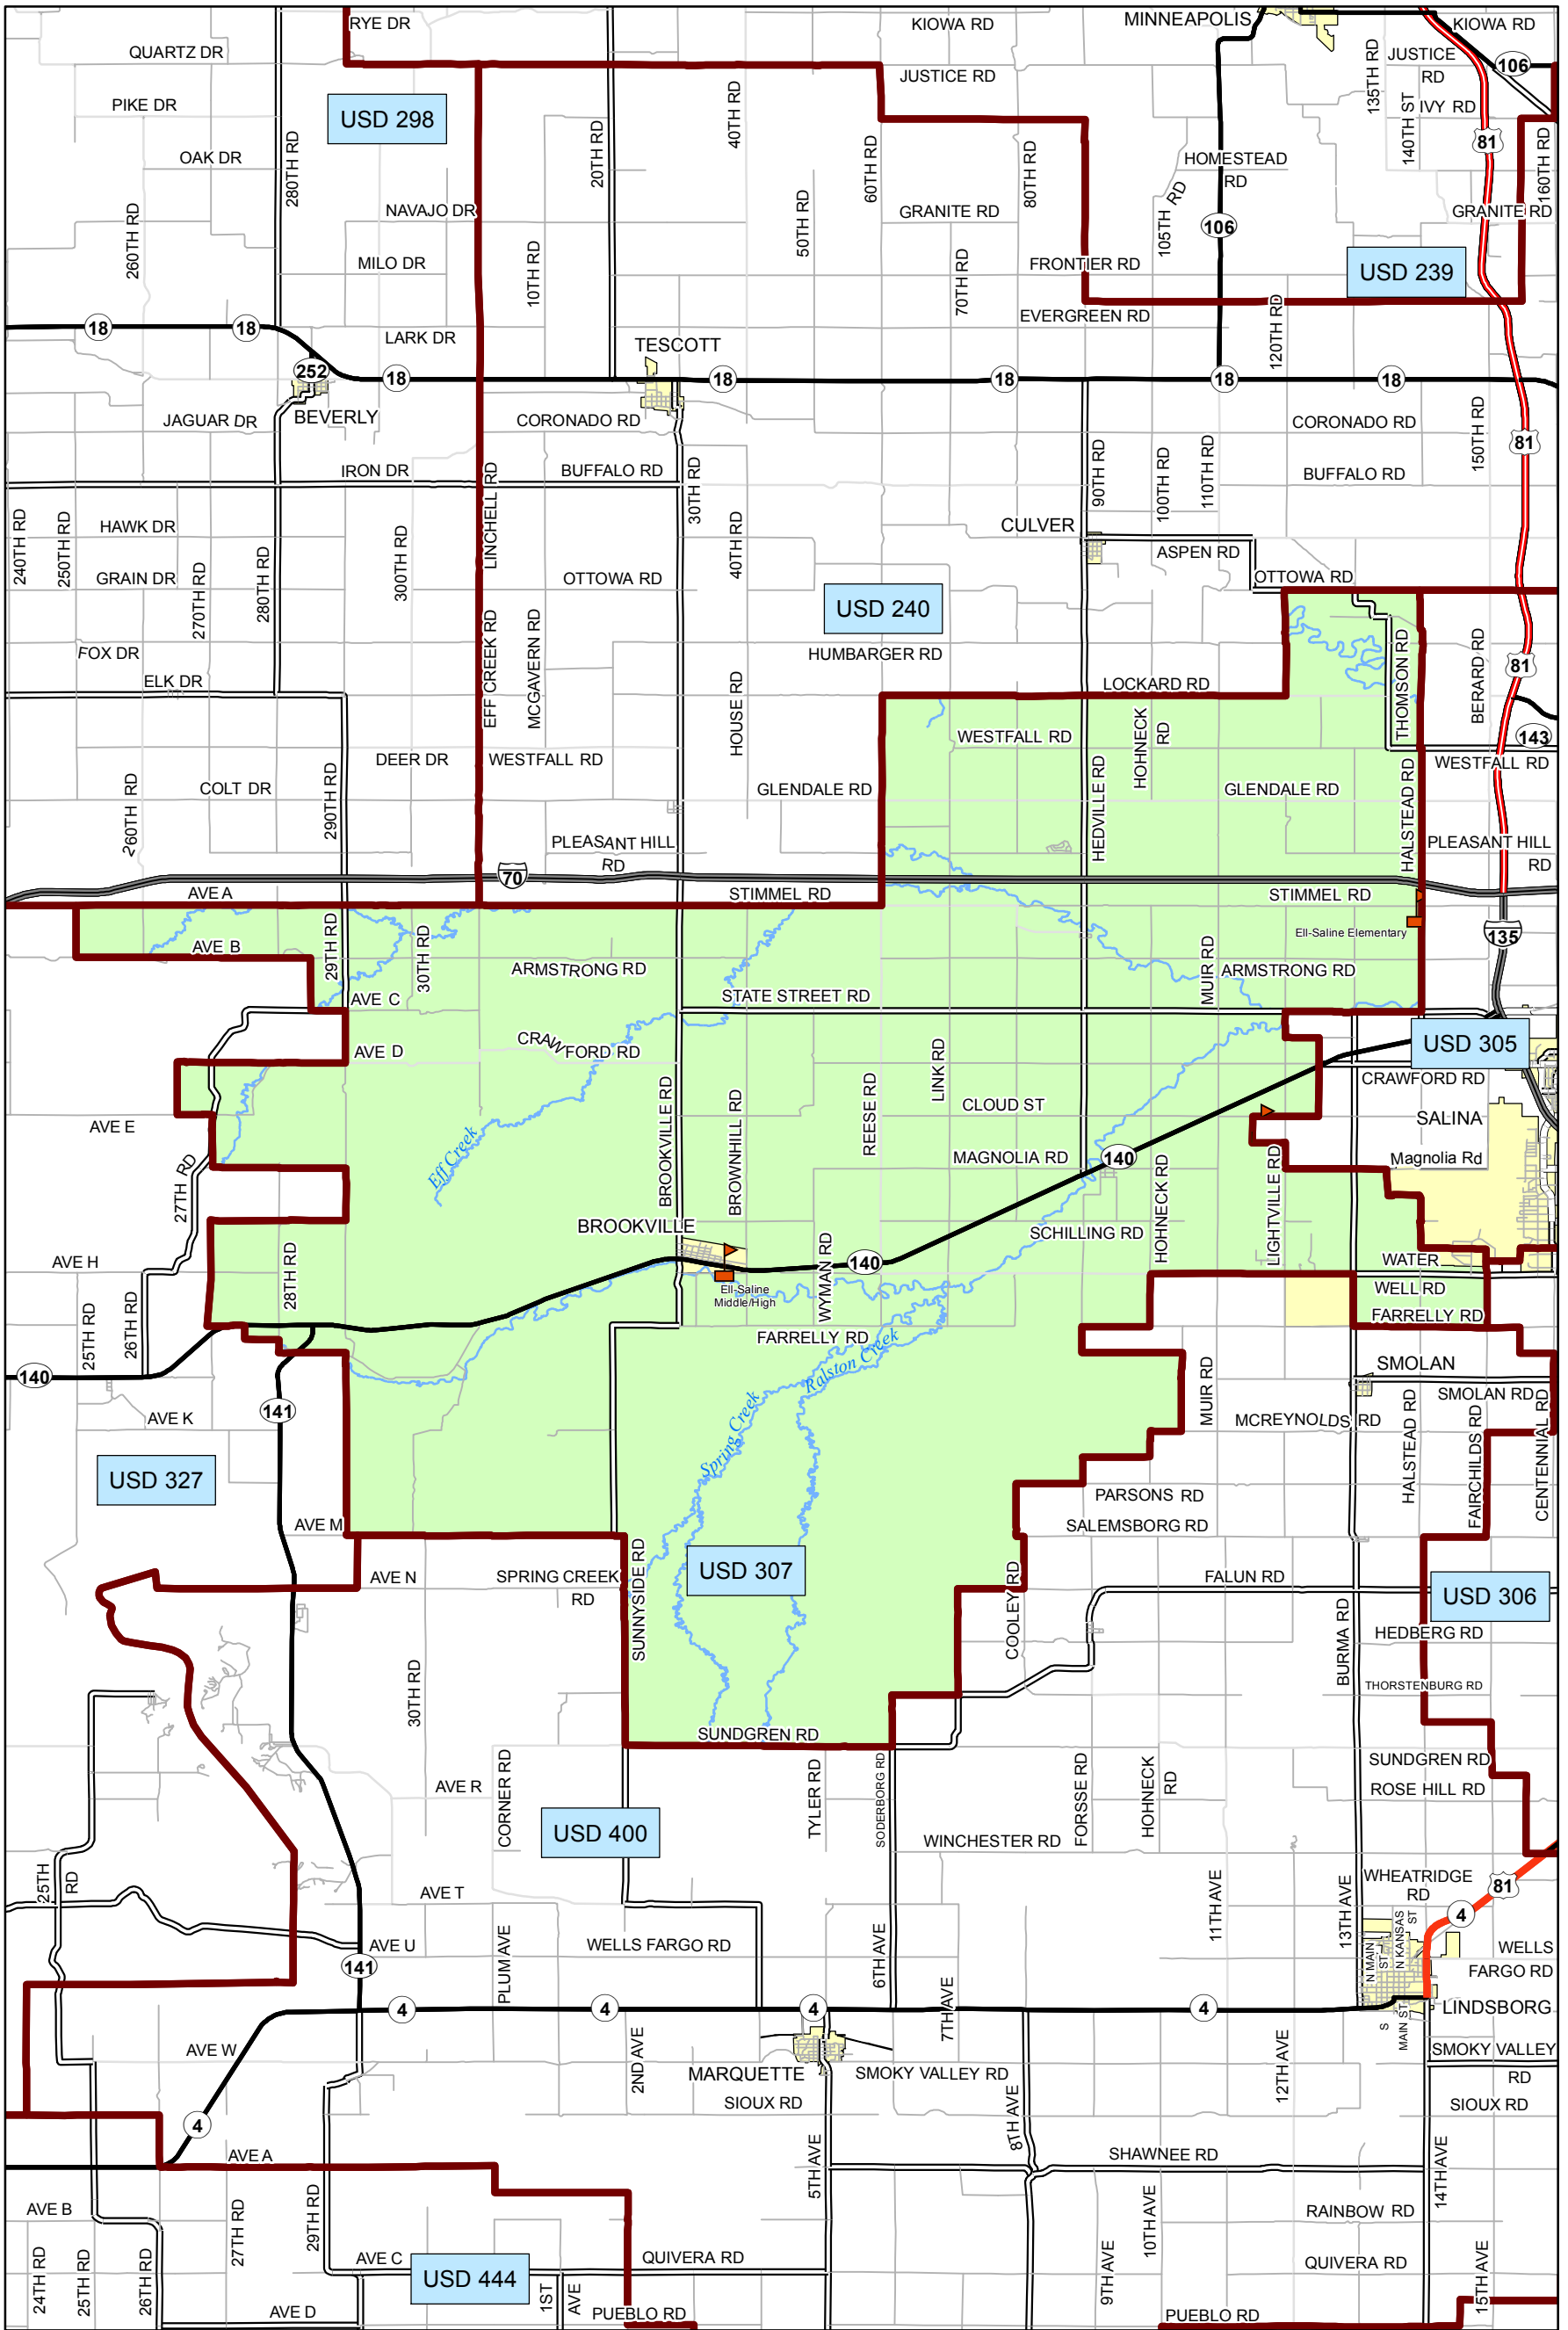

USD 307 District Map

PREPARED BY THE
KANSAS DEPARTMENT OF TRANSPORTATION
BUREAU OF TRANSPORTATION PLANNING

MAP CREATED TUESDAY, JUNE 02, 2015

KDOT makes no warranties, guarantees, or representations for accuracy of this information and assumes no liability for errors or omissions.

-  Primary/Secondary School
-  Post Secondary School
-  District Boundaries