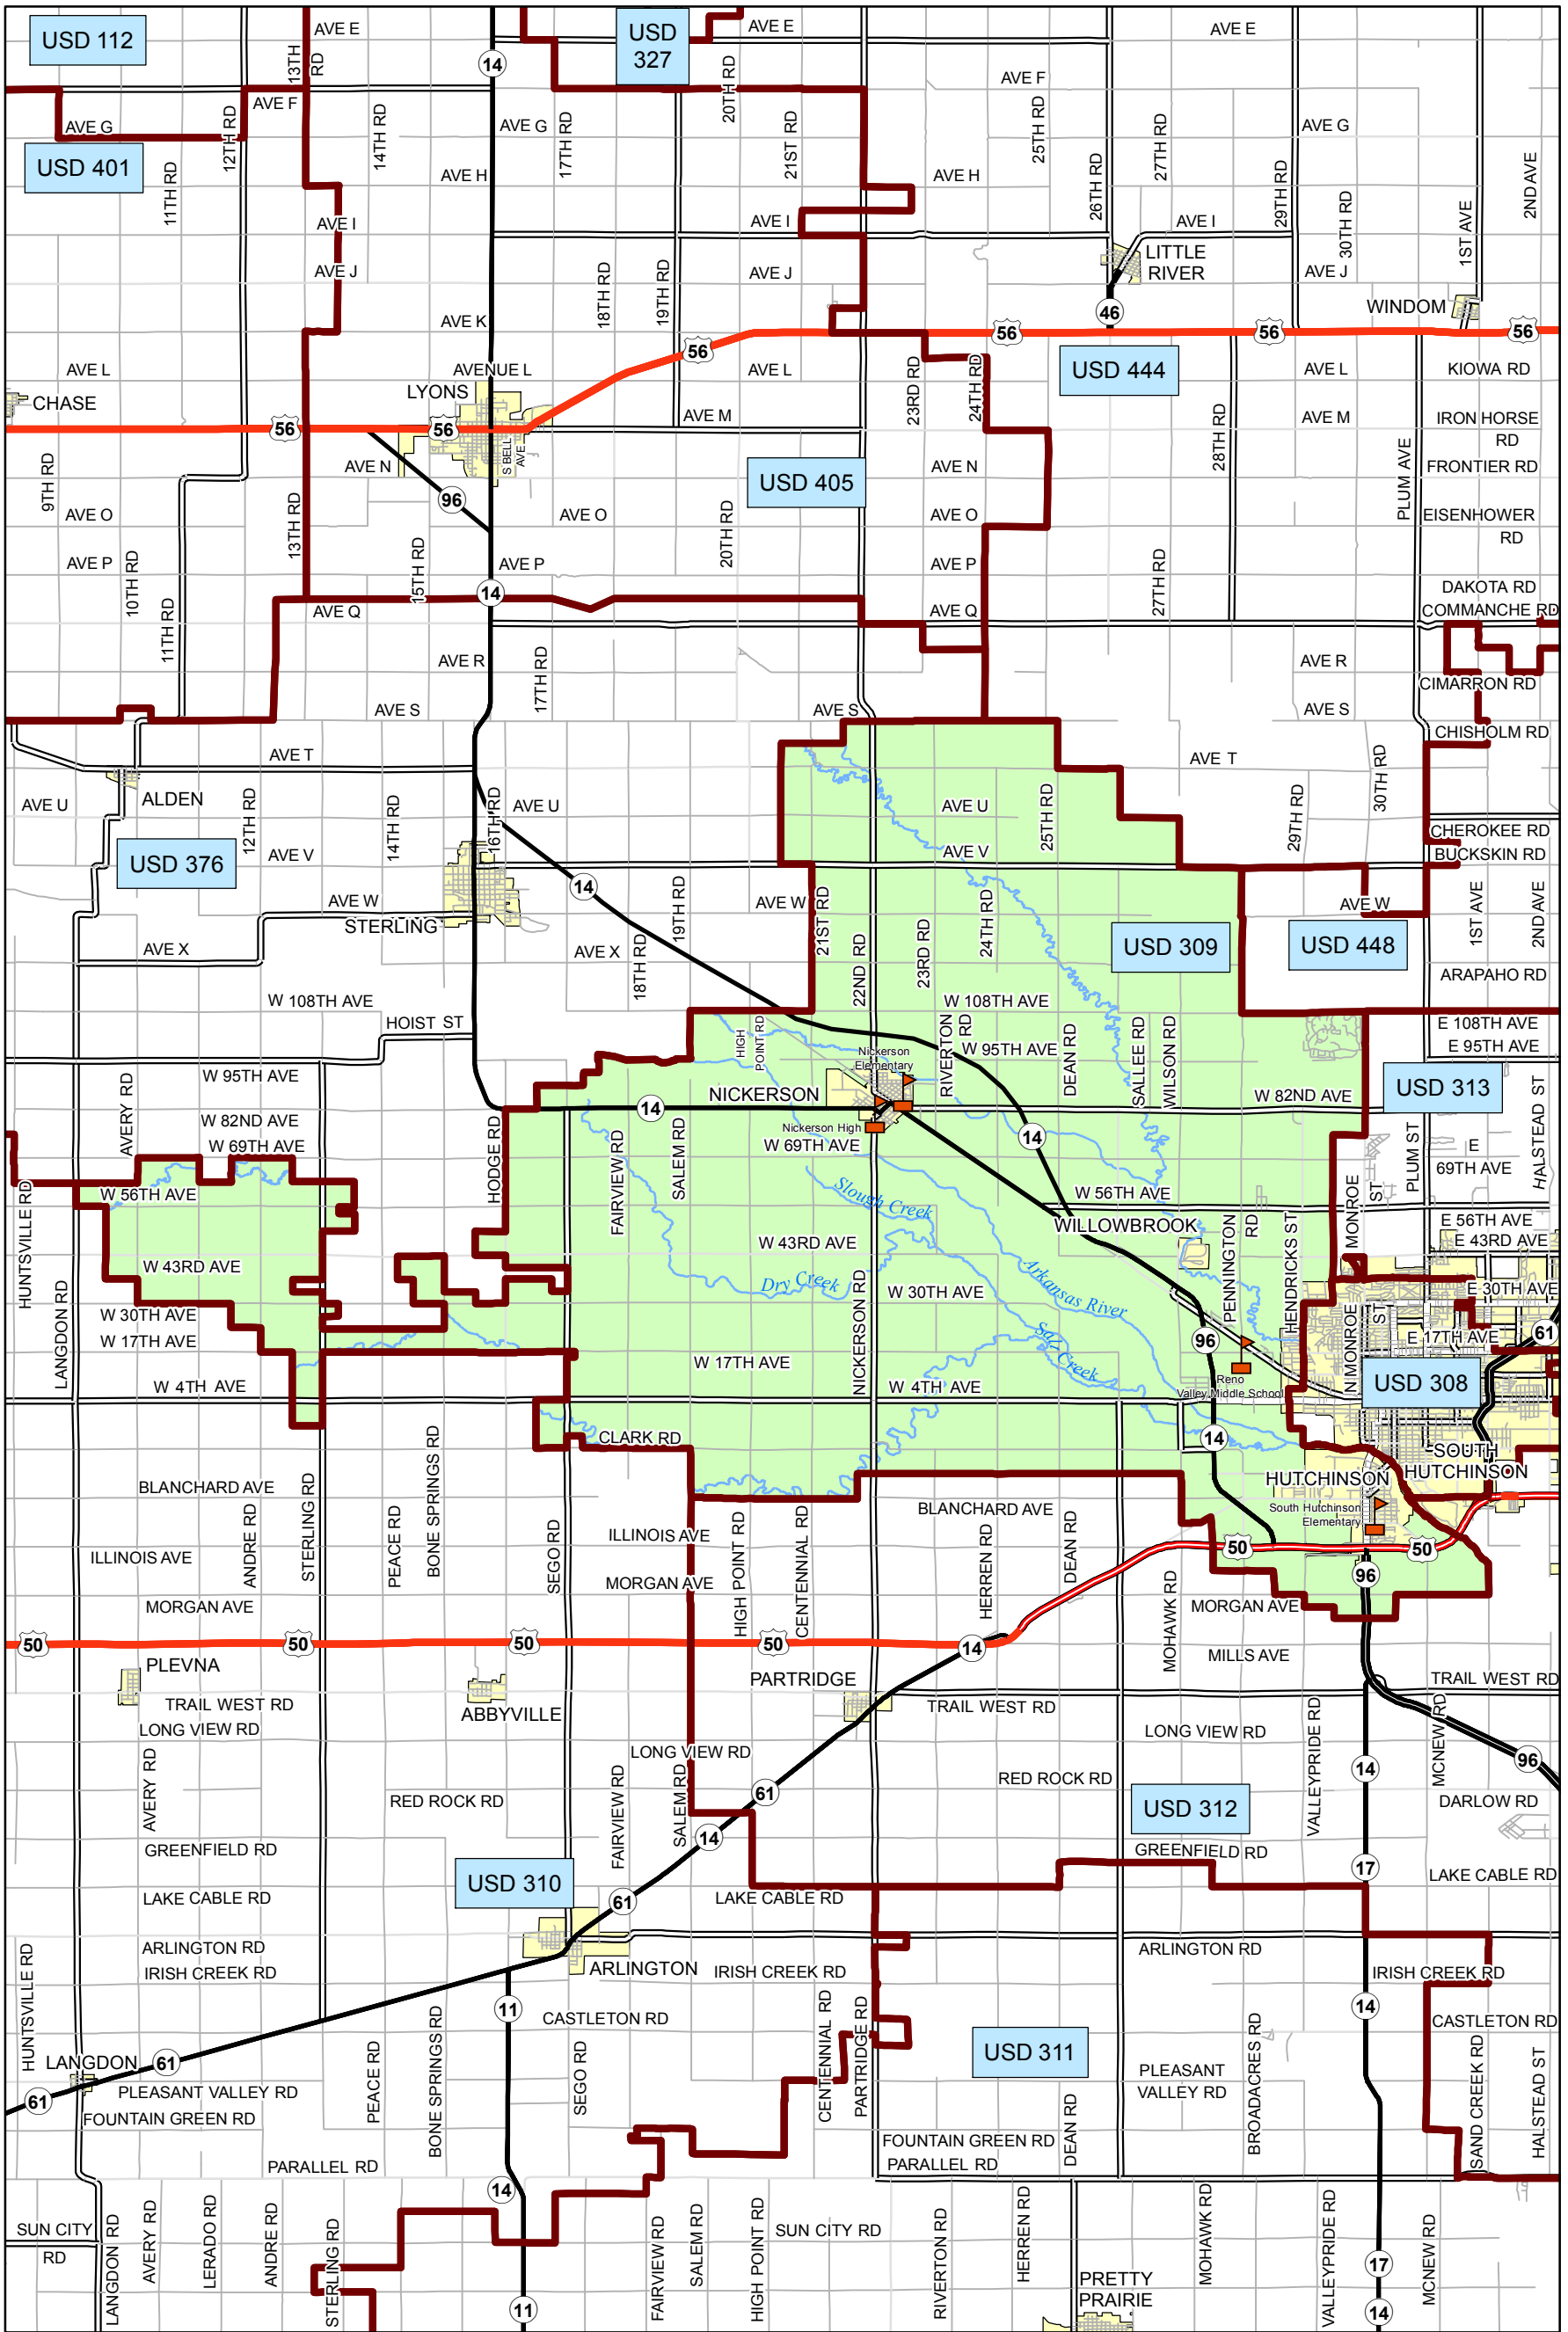

# USD 309 District Map

PREPARED BY THE  
**KANSAS DEPARTMENT OF TRANSPORTATION**  
**BUREAU OF TRANSPORTATION PLANNING**

MAP CREATED TUESDAY, JUNE 02, 2015

KDOT makes no warranties, guarantees, or representations for accuracy of this information and assumes no liability for errors or omissions.

-  Primary/Secondary School
-  Post Secondary School
-  District Boundaries