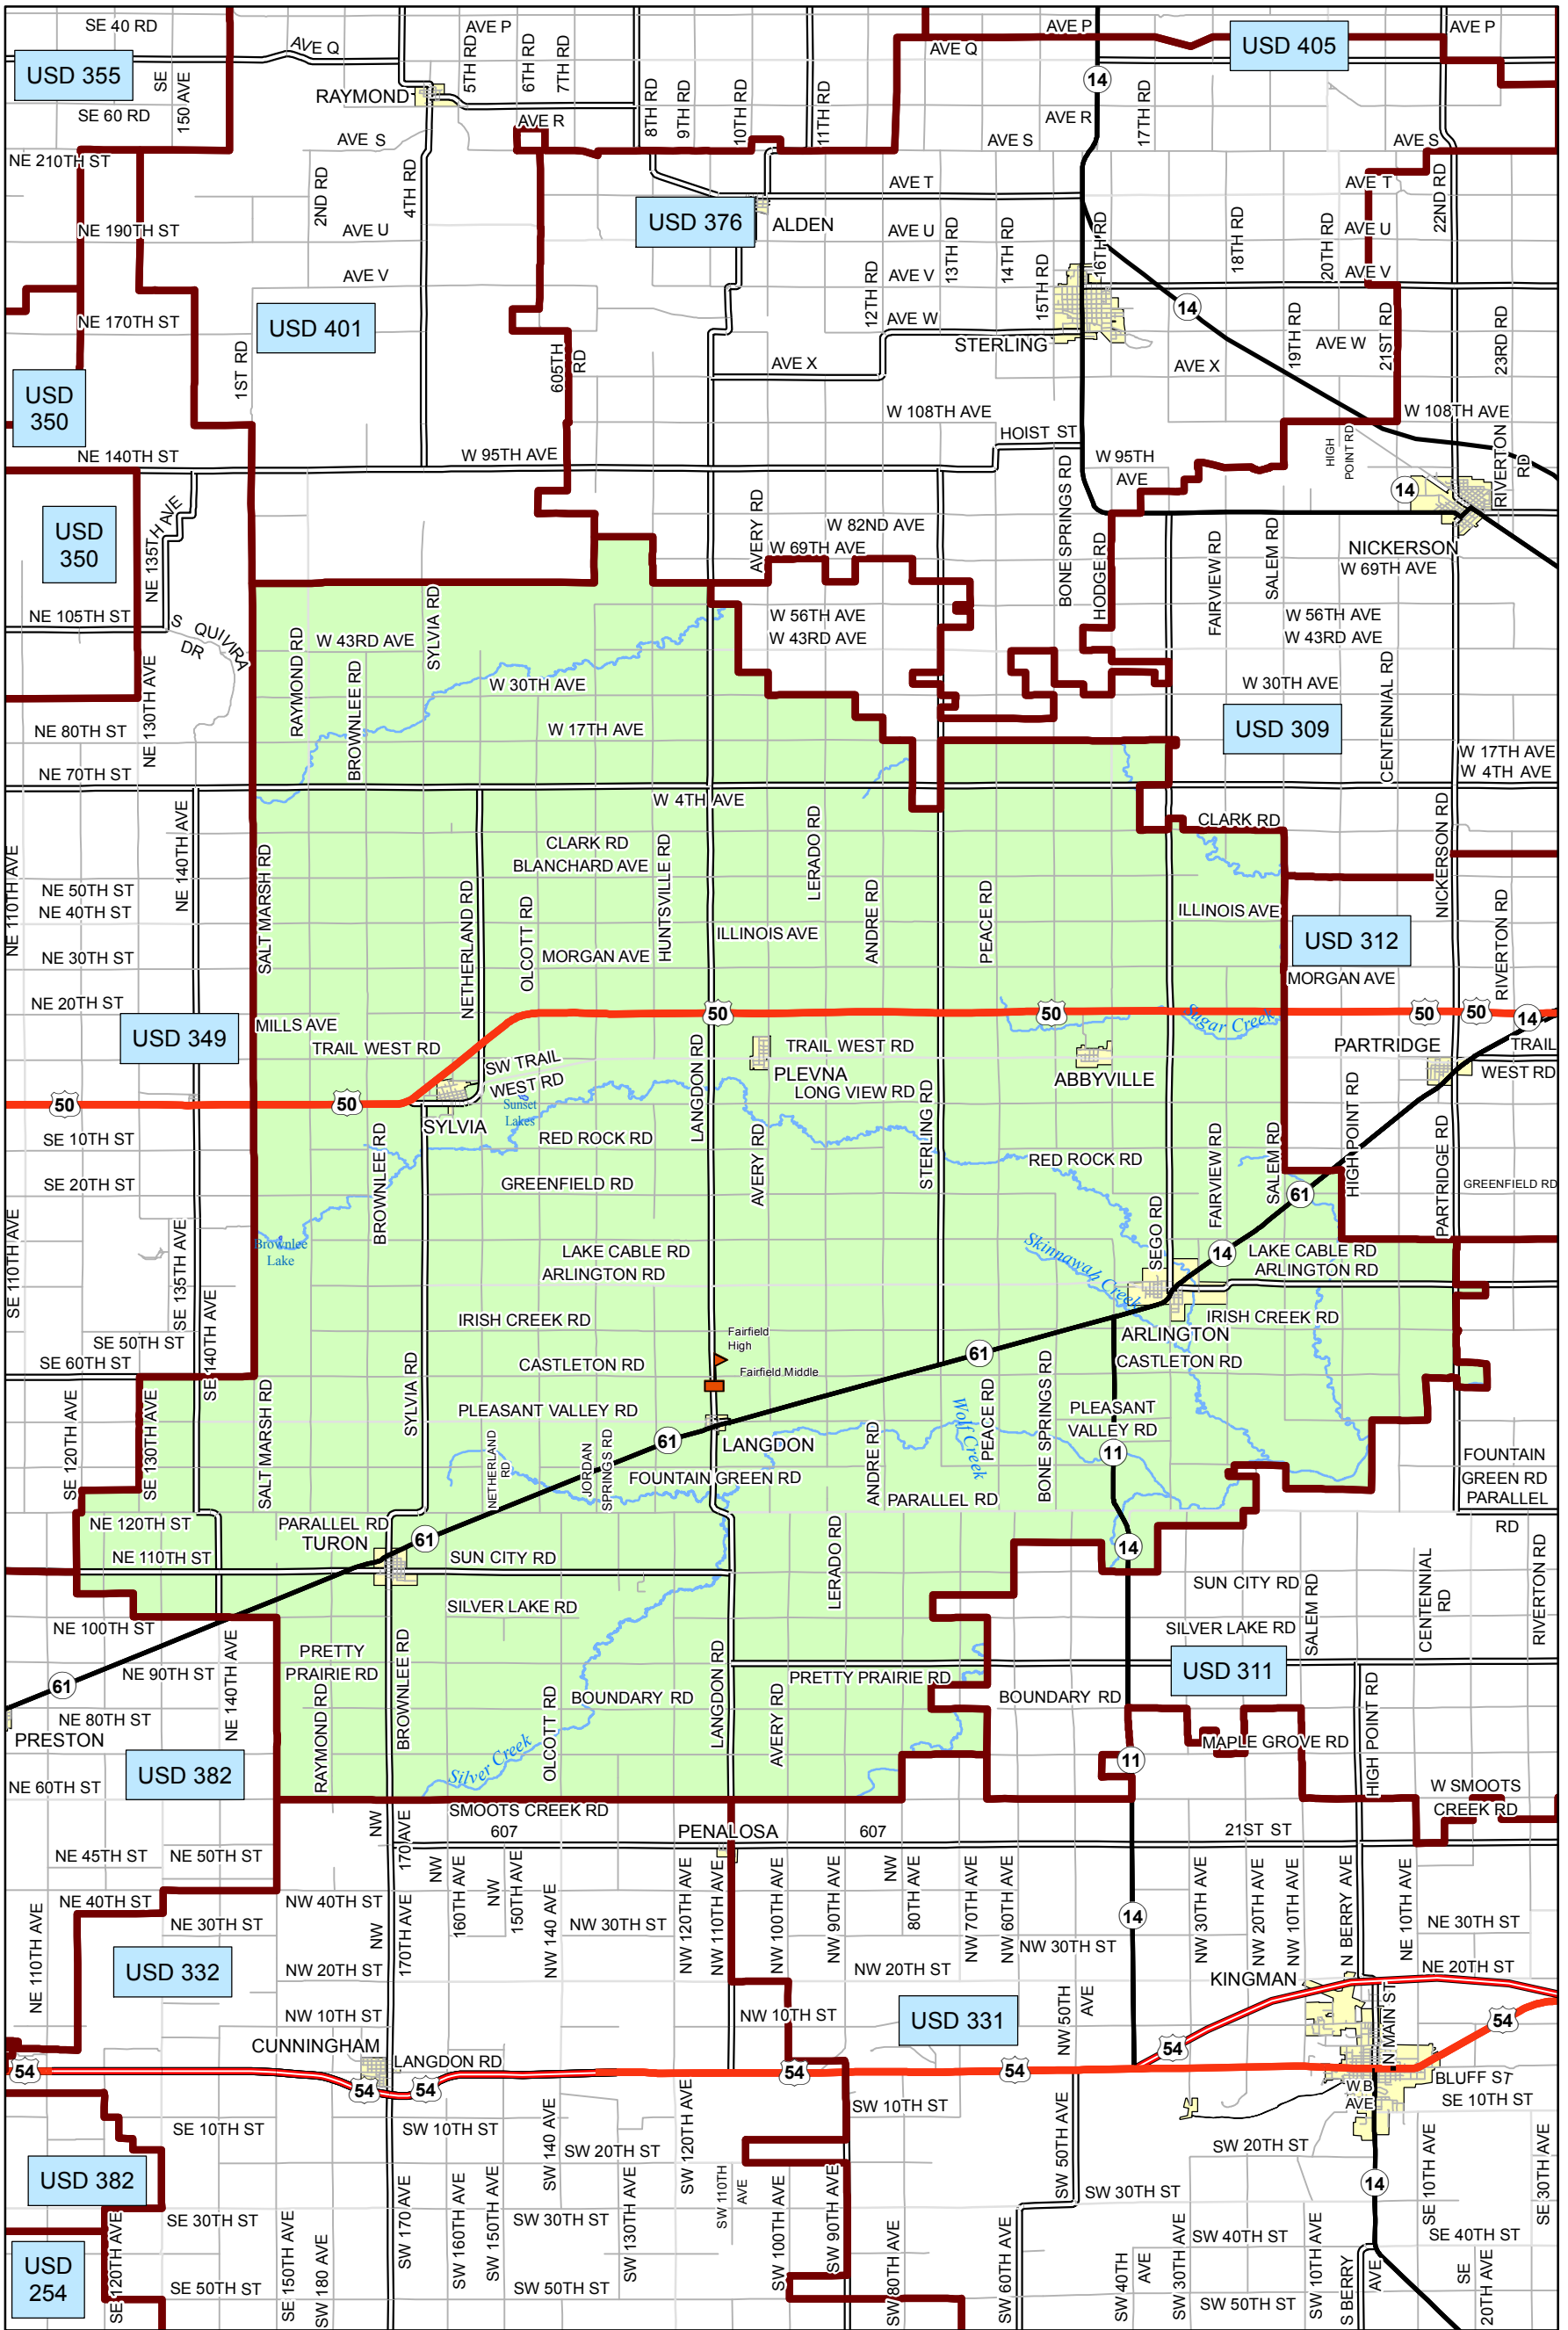

USD 310 District Map

PREPARED BY THE
KANSAS DEPARTMENT OF TRANSPORTATION
BUREAU OF TRANSPORTATION PLANNING

MAP CREATED TUESDAY, JUNE 02, 2015

KDOT makes no warranties, guarantees, or representations for accuracy of this information and assumes no liability for errors or omissions.

-  Primary/Secondary School
-  Post Secondary School
-  District Boundaries