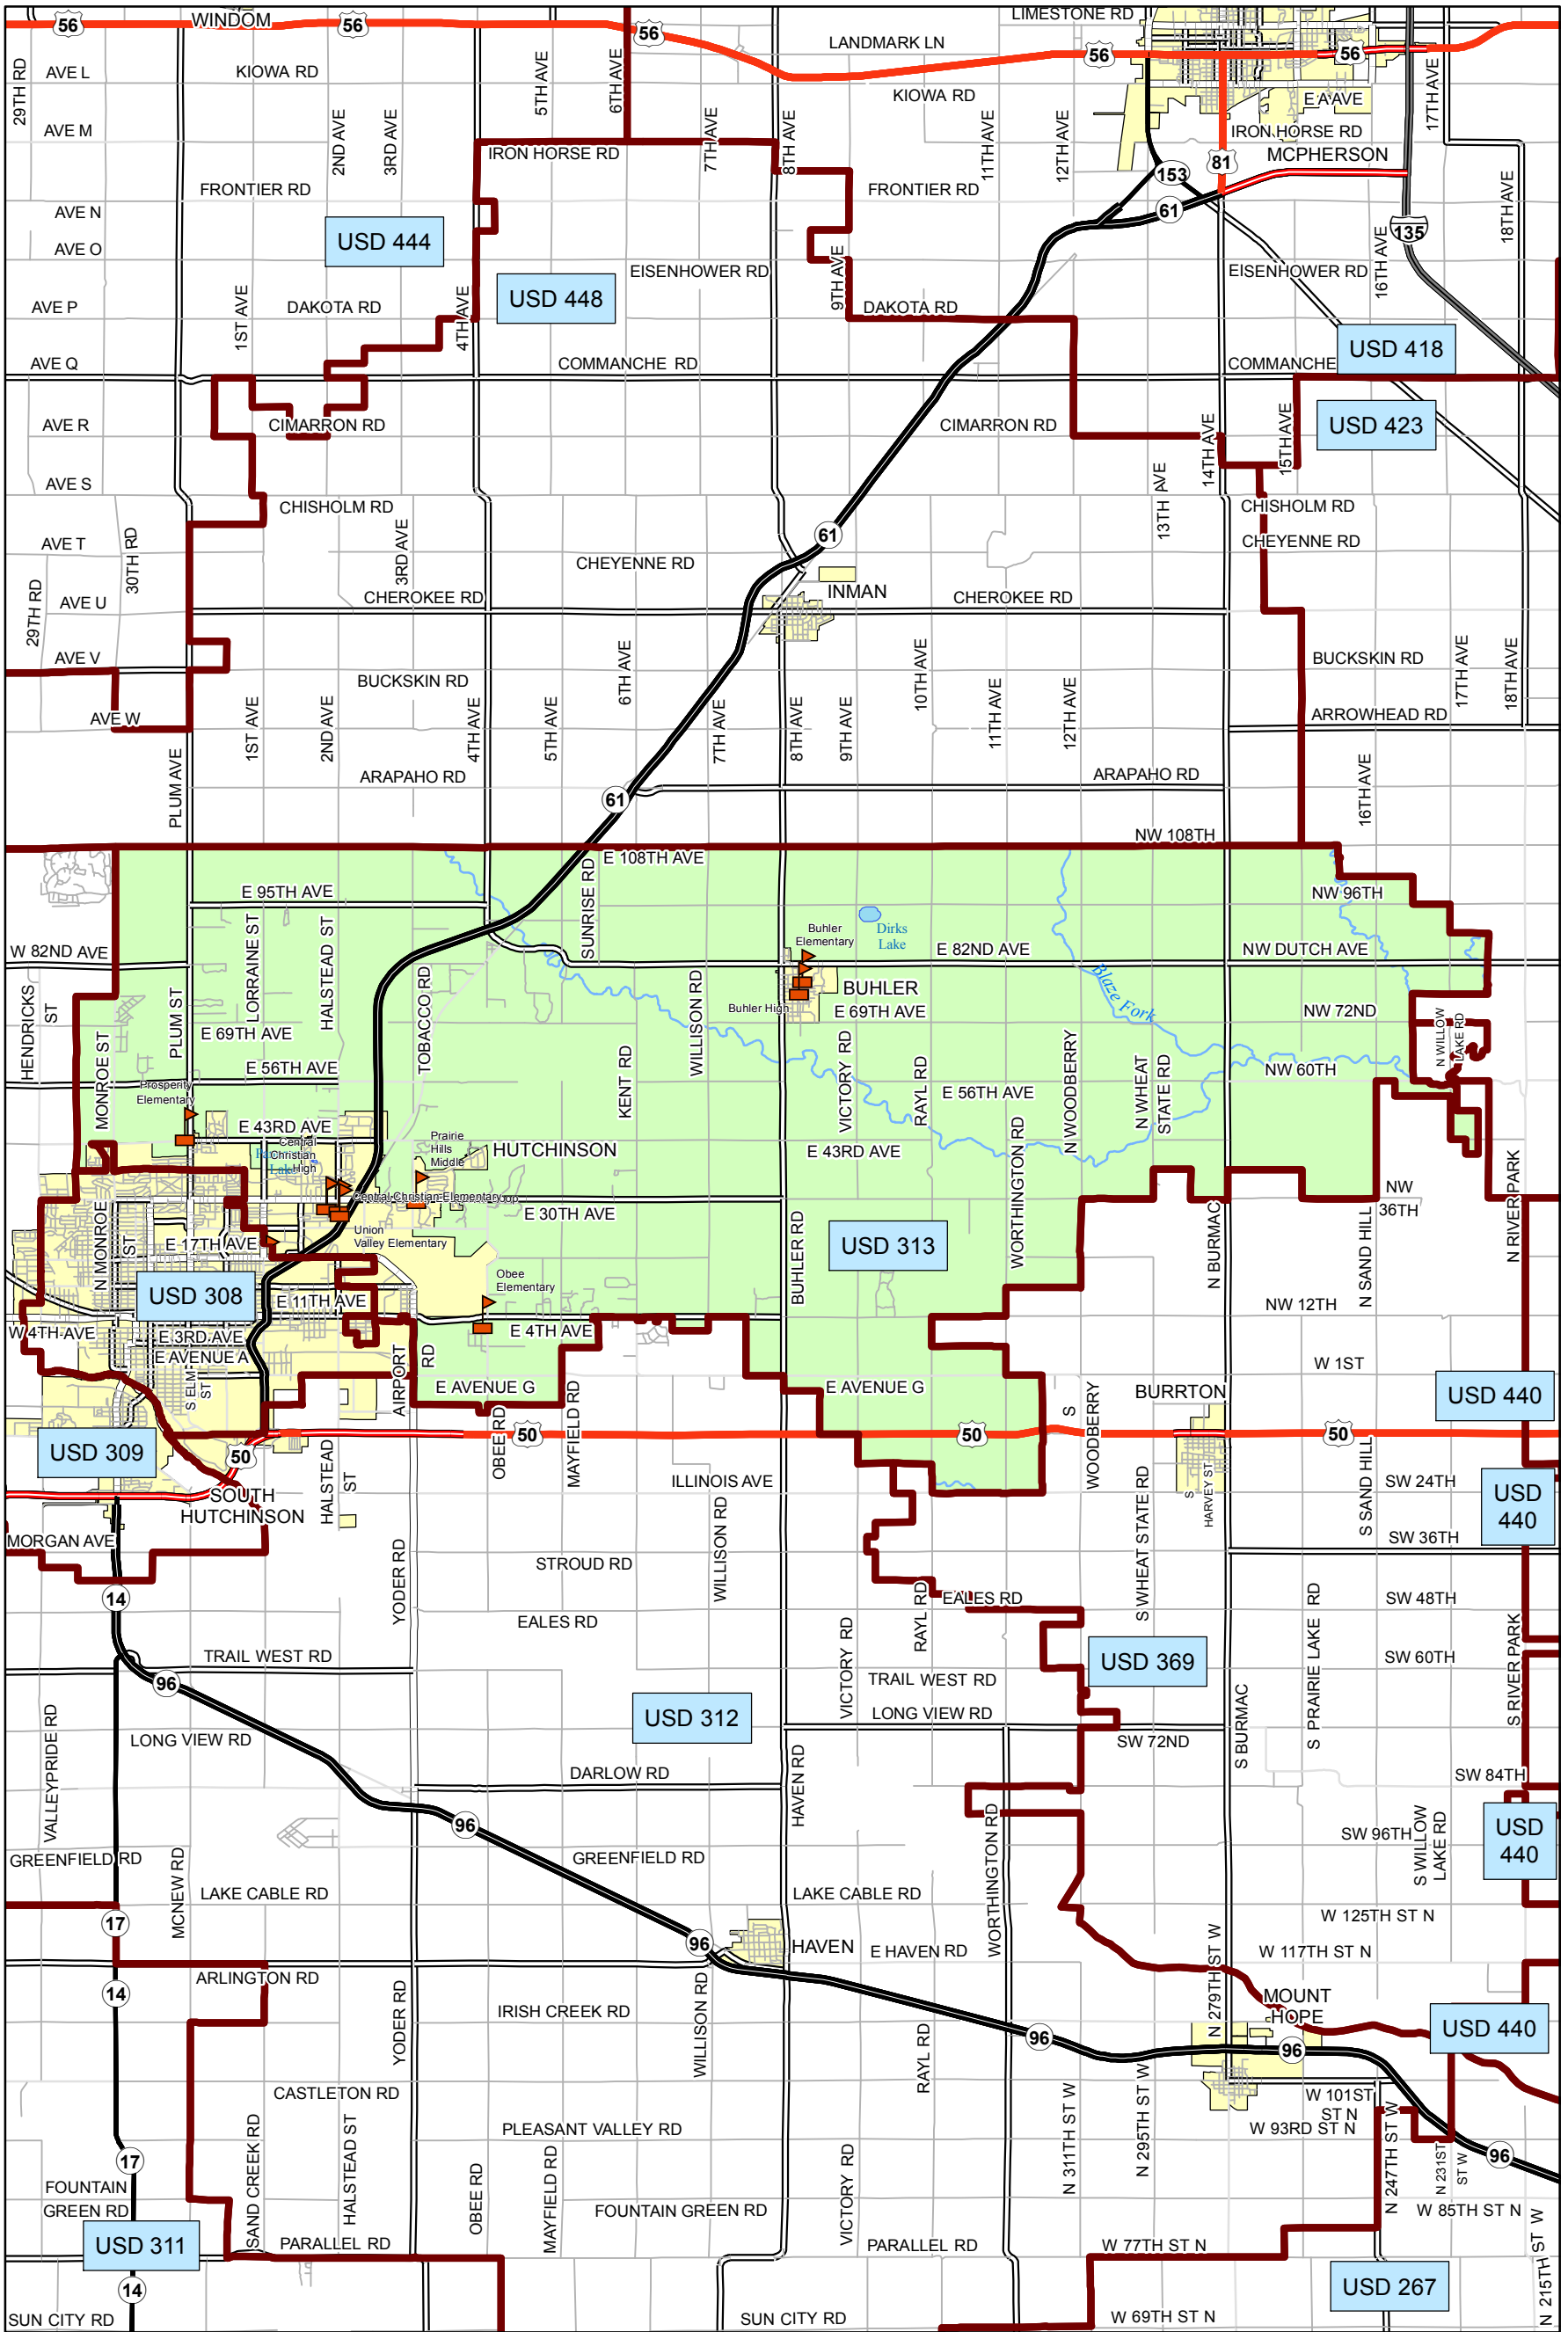

# USD 313 District Map

PREPARED BY THE  
**KANSAS DEPARTMENT OF TRANSPORTATION**  
**BUREAU OF TRANSPORTATION PLANNING**

MAP CREATED TUESDAY, JUNE 02, 2015

KDOT makes no warranties, guarantees, or representations for accuracy of this information and assumes no liability for errors or omissions.

-  Primary/Secondary School
-  Post Secondary School
-  District Boundaries