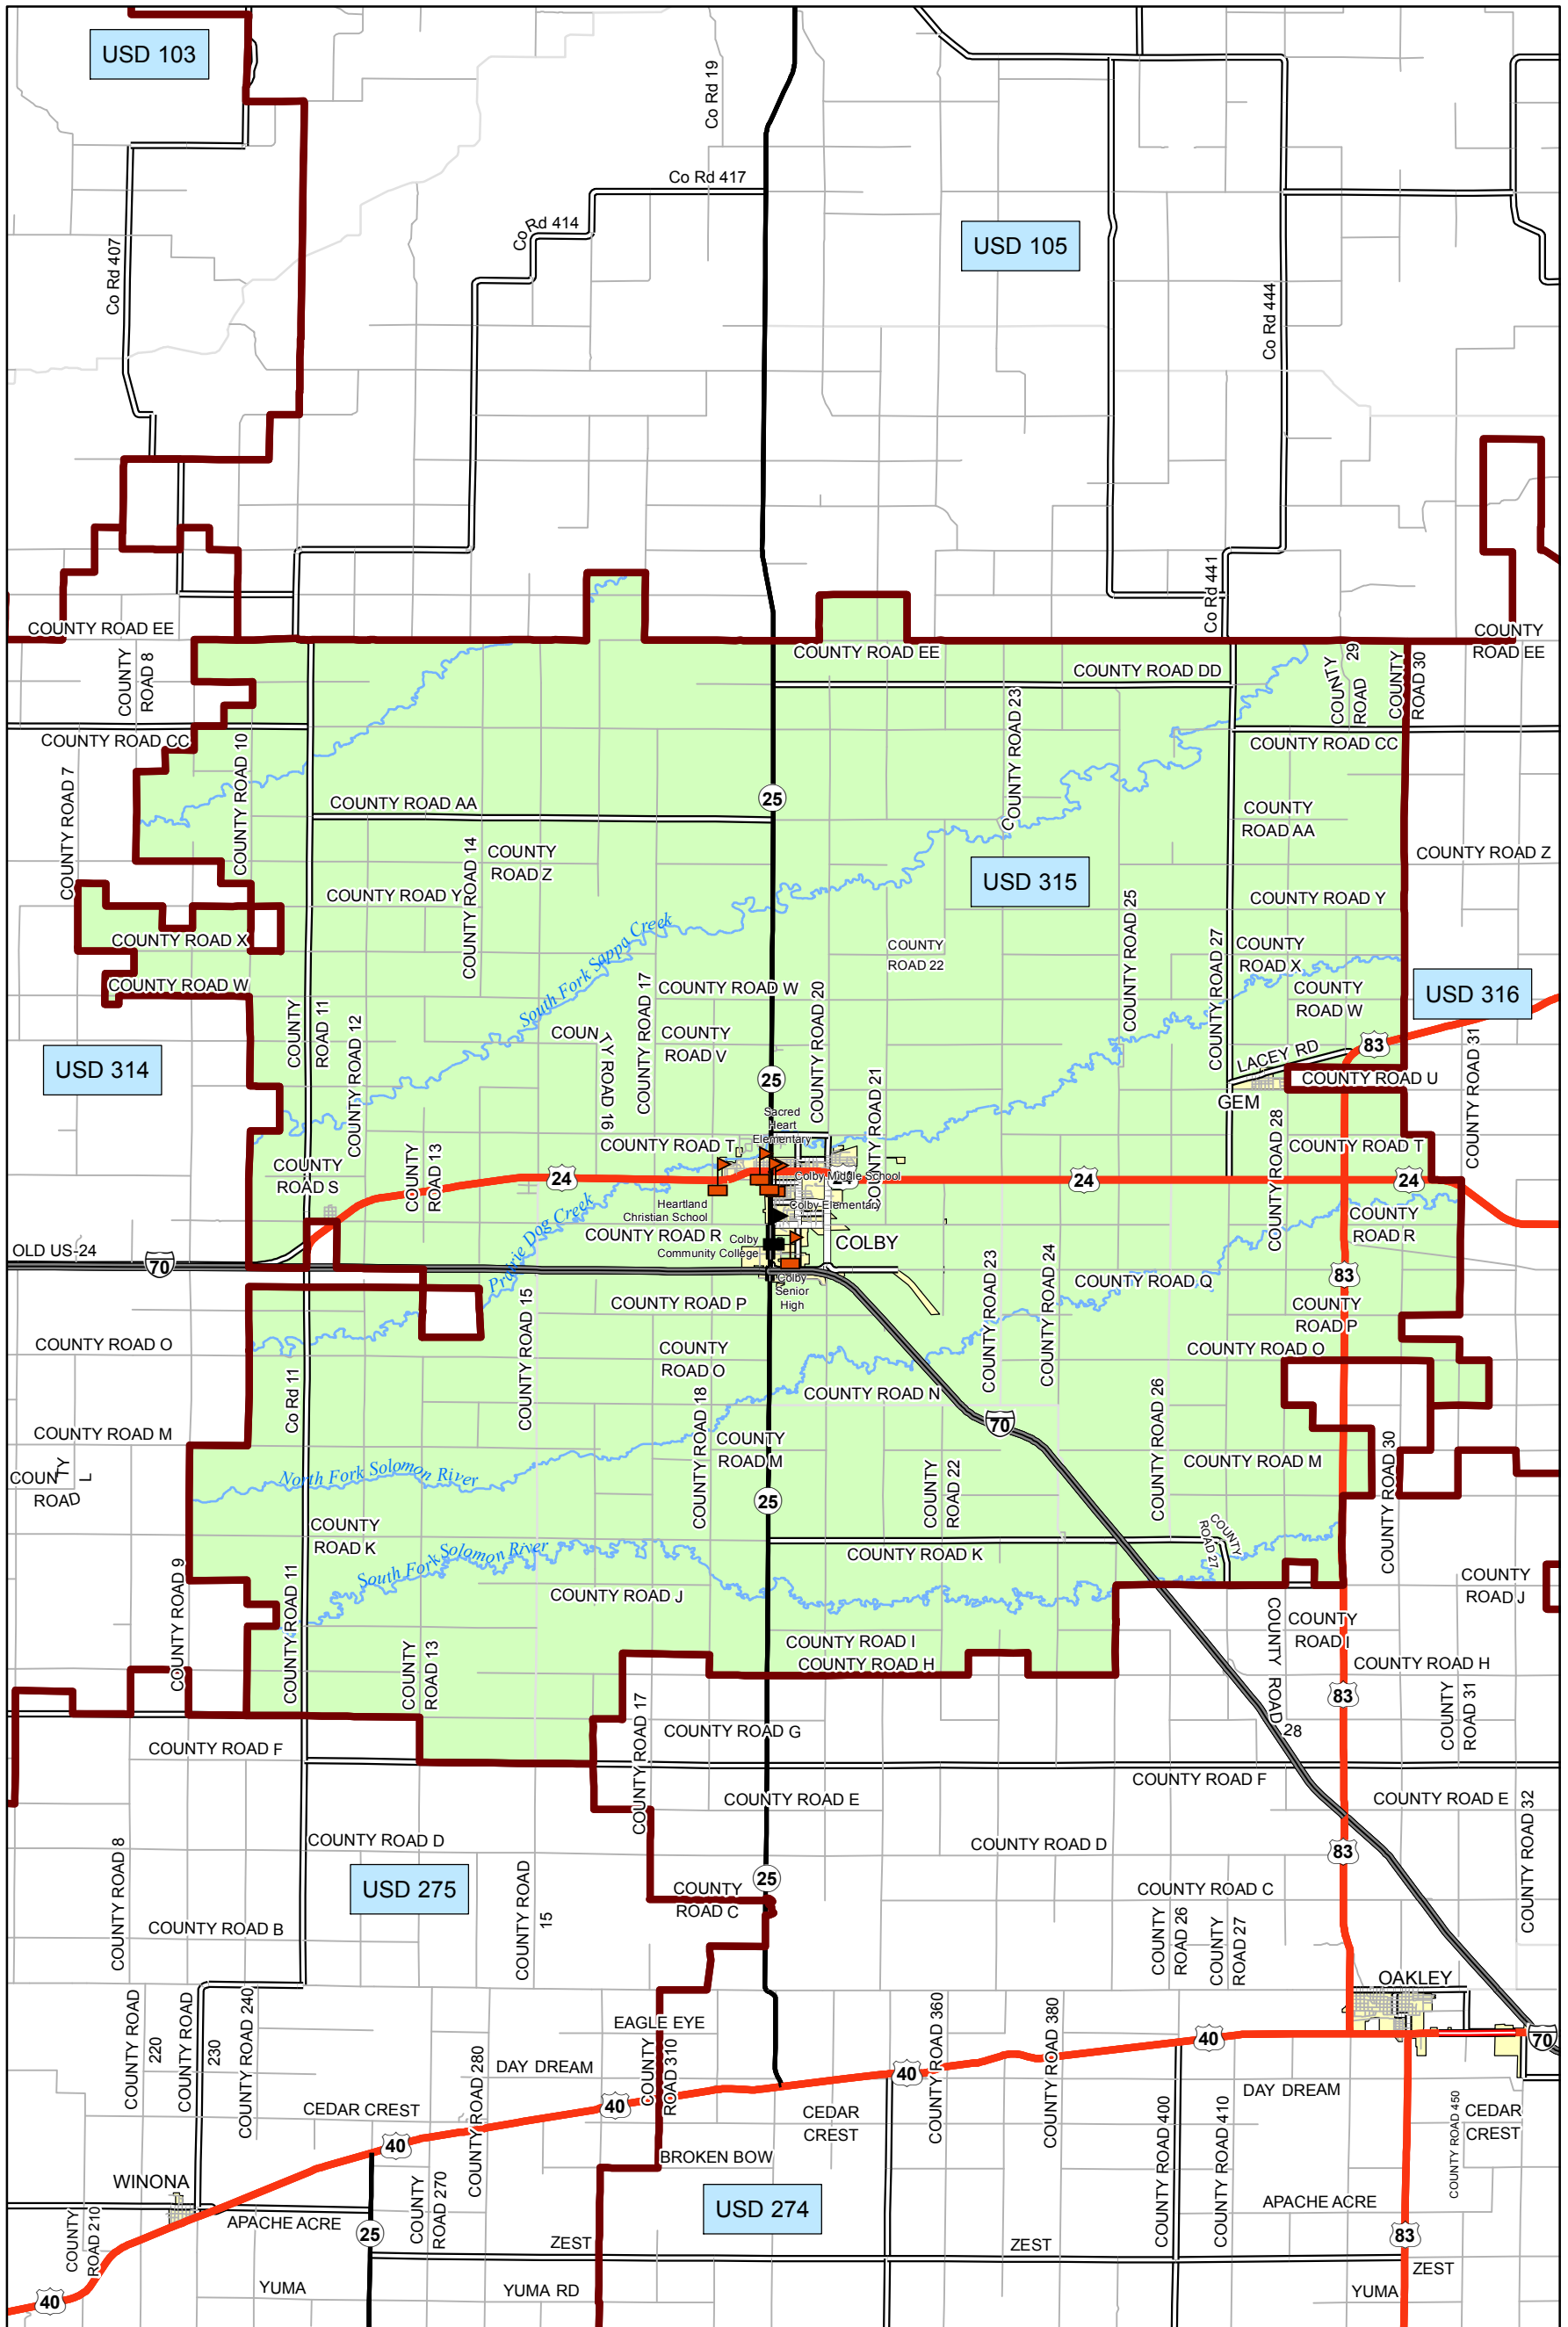

USD 315 District Map

PREPARED BY THE
KANSAS DEPARTMENT OF TRANSPORTATION
BUREAU OF TRANSPORTATION PLANNING

MAP CREATED TUESDAY, JUNE 02, 2015

KDOT makes no warranties, guarantees, or representations for accuracy of this information and assumes no liability for errors or omissions.

-  Primary/Secondary School
-  Post Secondary School
-  District Boundaries