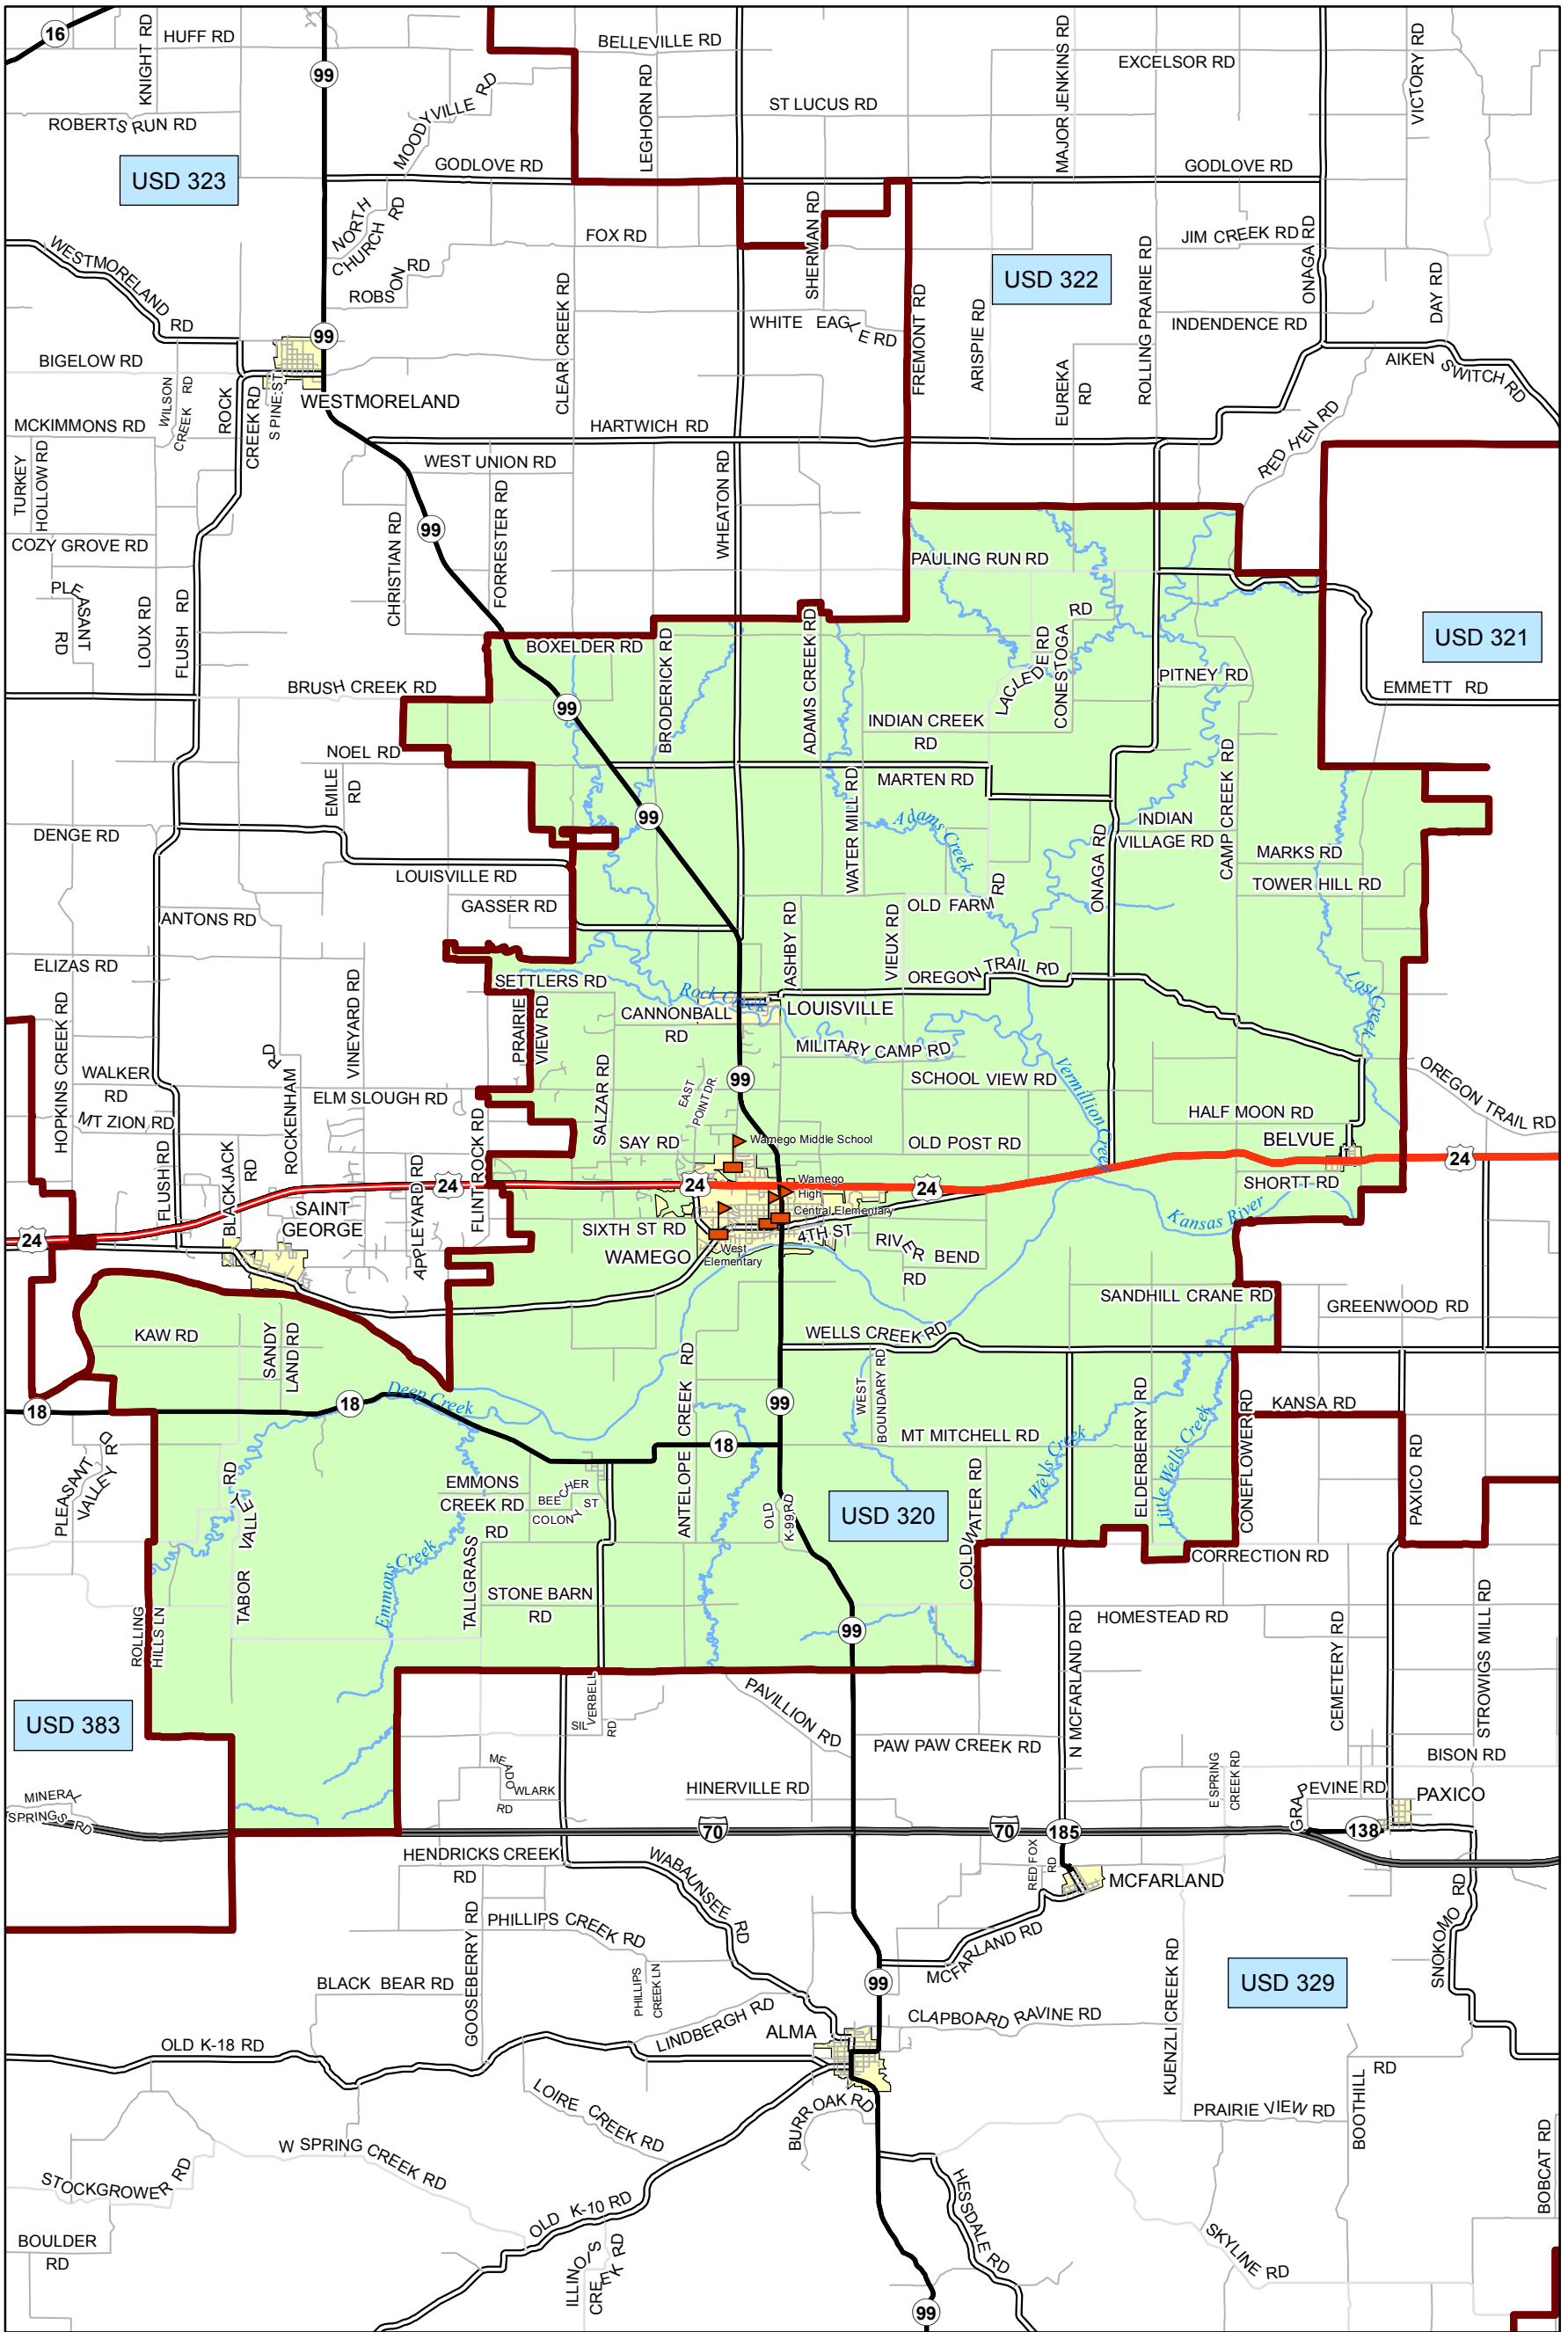

# USD 320 District Map

PREPARED BY THE  
**KANSAS DEPARTMENT OF TRANSPORTATION**  
**BUREAU OF TRANSPORTATION PLANNING**

MAP CREATED TUESDAY, JUNE 02, 2015

KDOT makes no warranties, guarantees, or representations for accuracy of this information and assumes no liability for errors or omissions.

-  Primary/Secondary School
-  Post Secondary School
-  District Boundaries