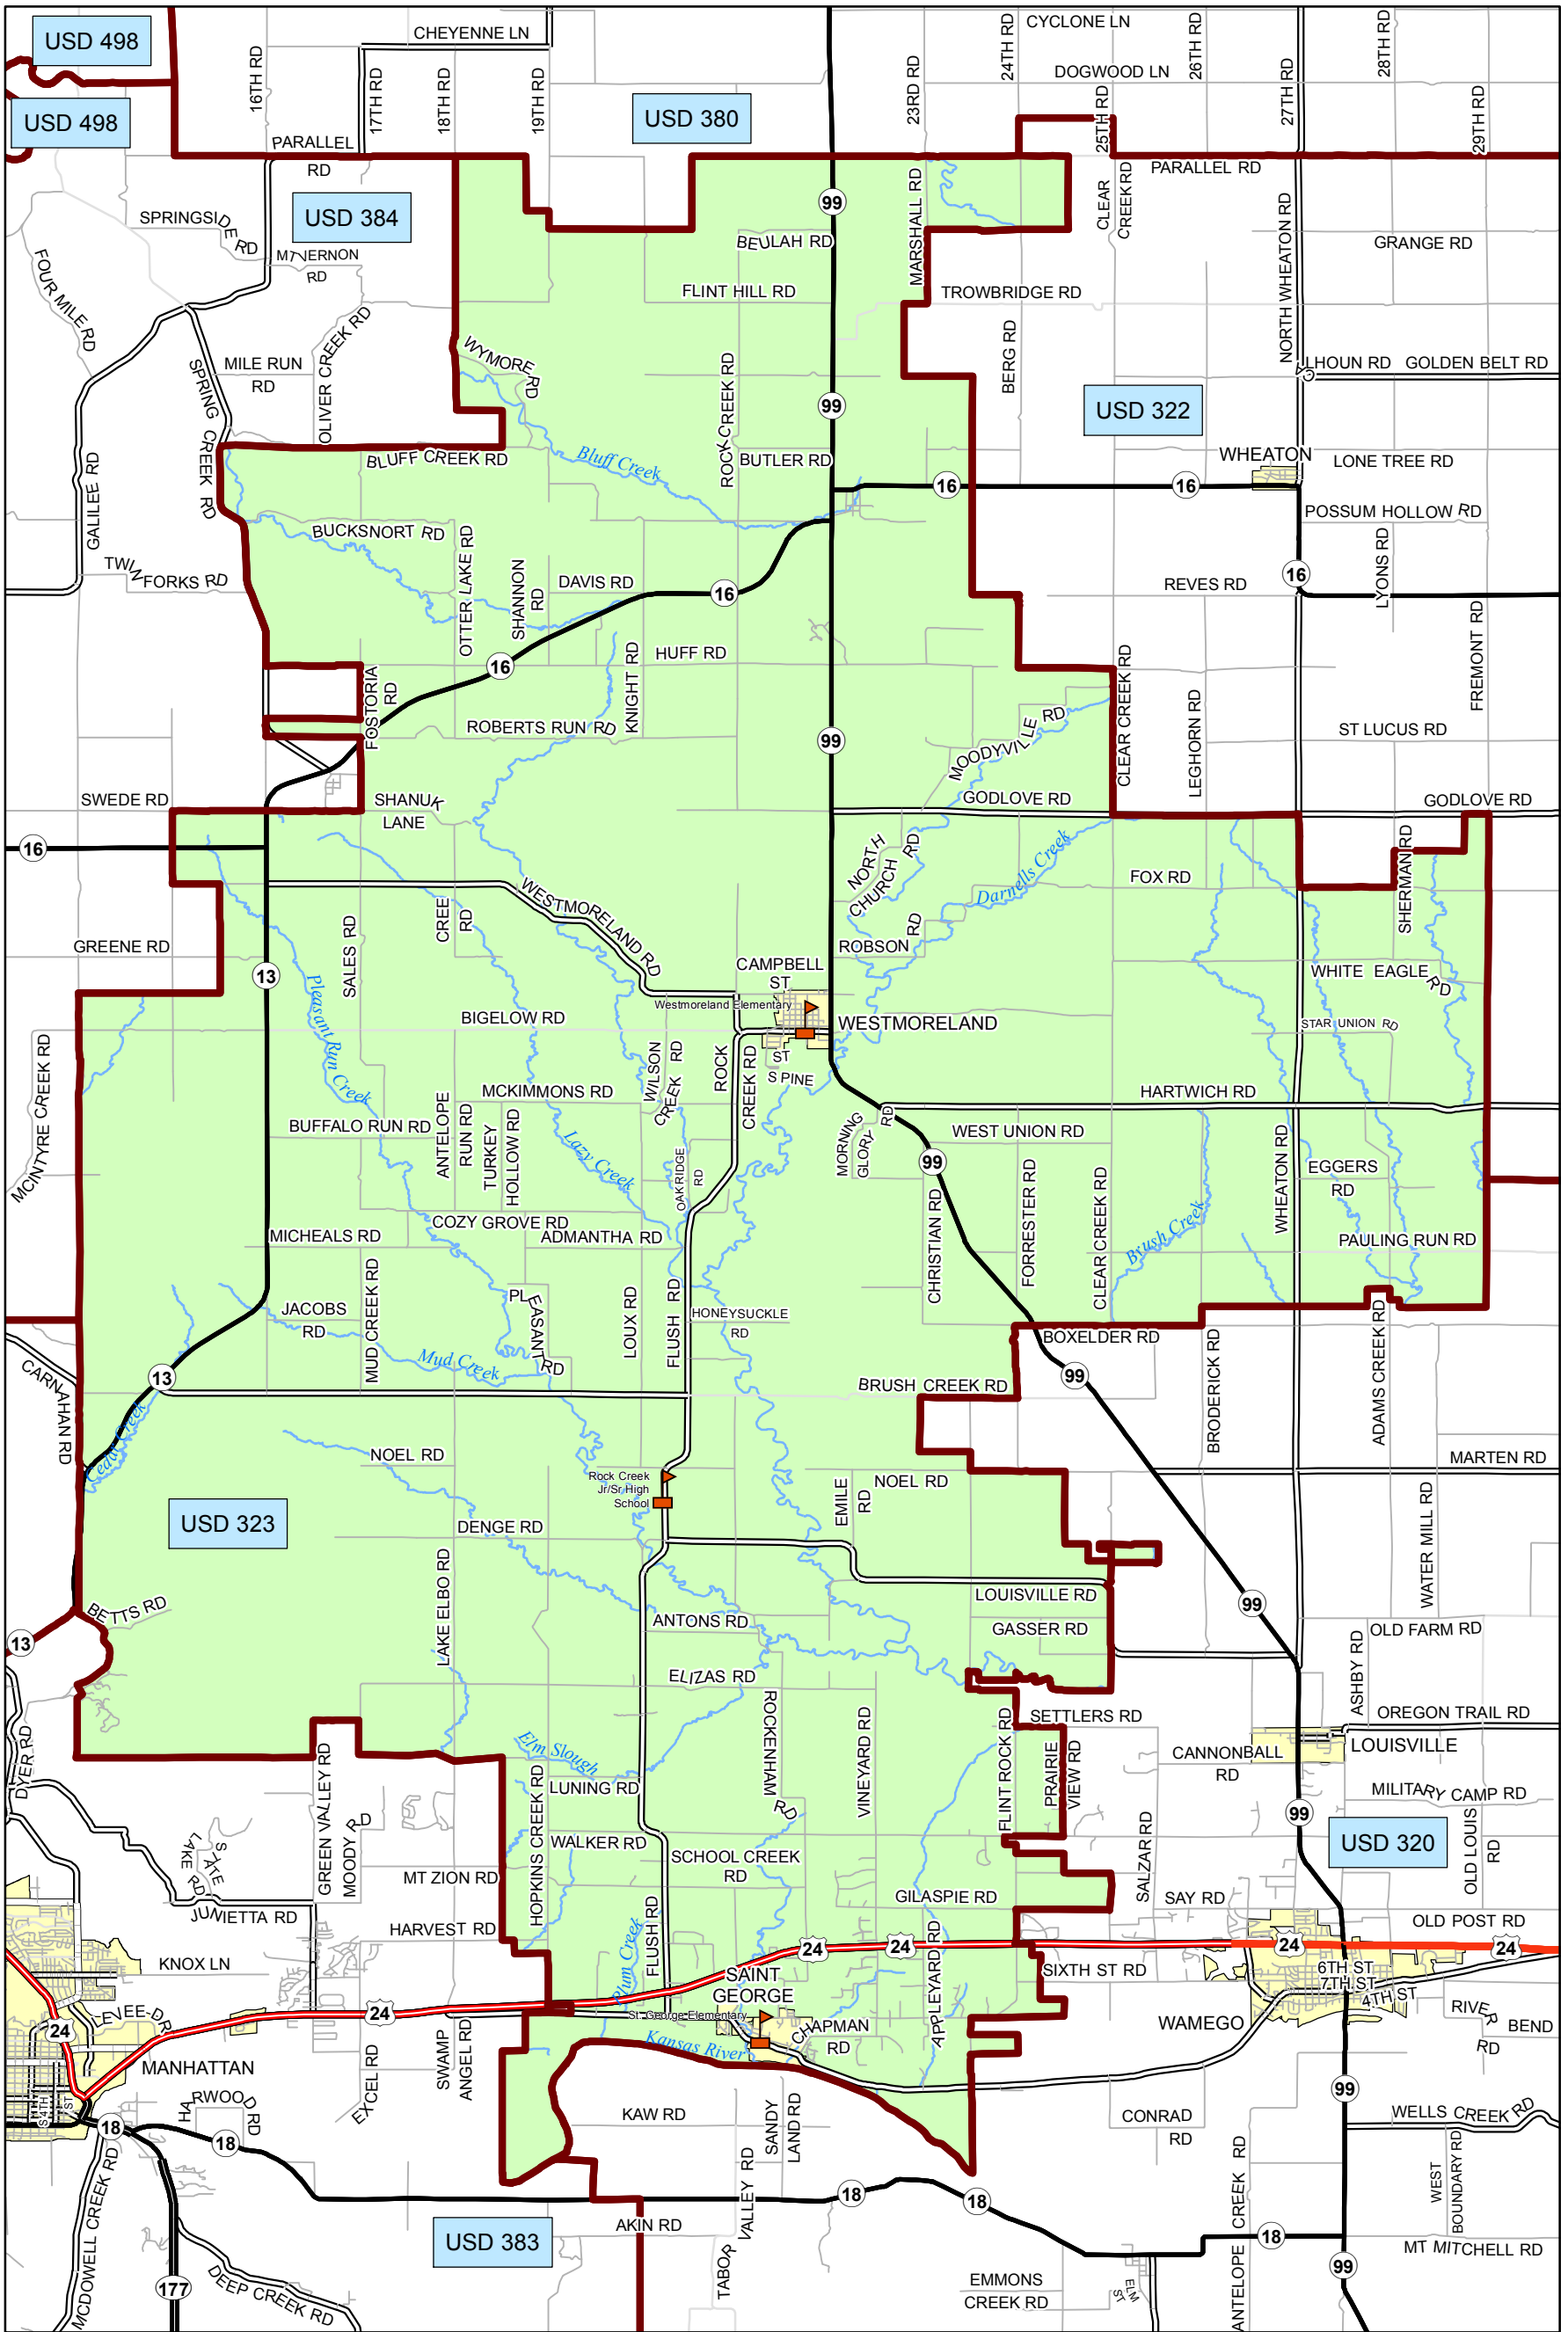

# USD 323 District Map

PREPARED BY THE  
**KANSAS DEPARTMENT OF TRANSPORTATION**  
**BUREAU OF TRANSPORTATION PLANNING**

MAP CREATED TUESDAY, JUNE 02, 2015

KDOT makes no warranties, guarantees, or representations of accuracy of this information and assumes no liability for errors or omissions.

-  Primary/Secondary School
-  Post Secondary School
-  District Boundaries