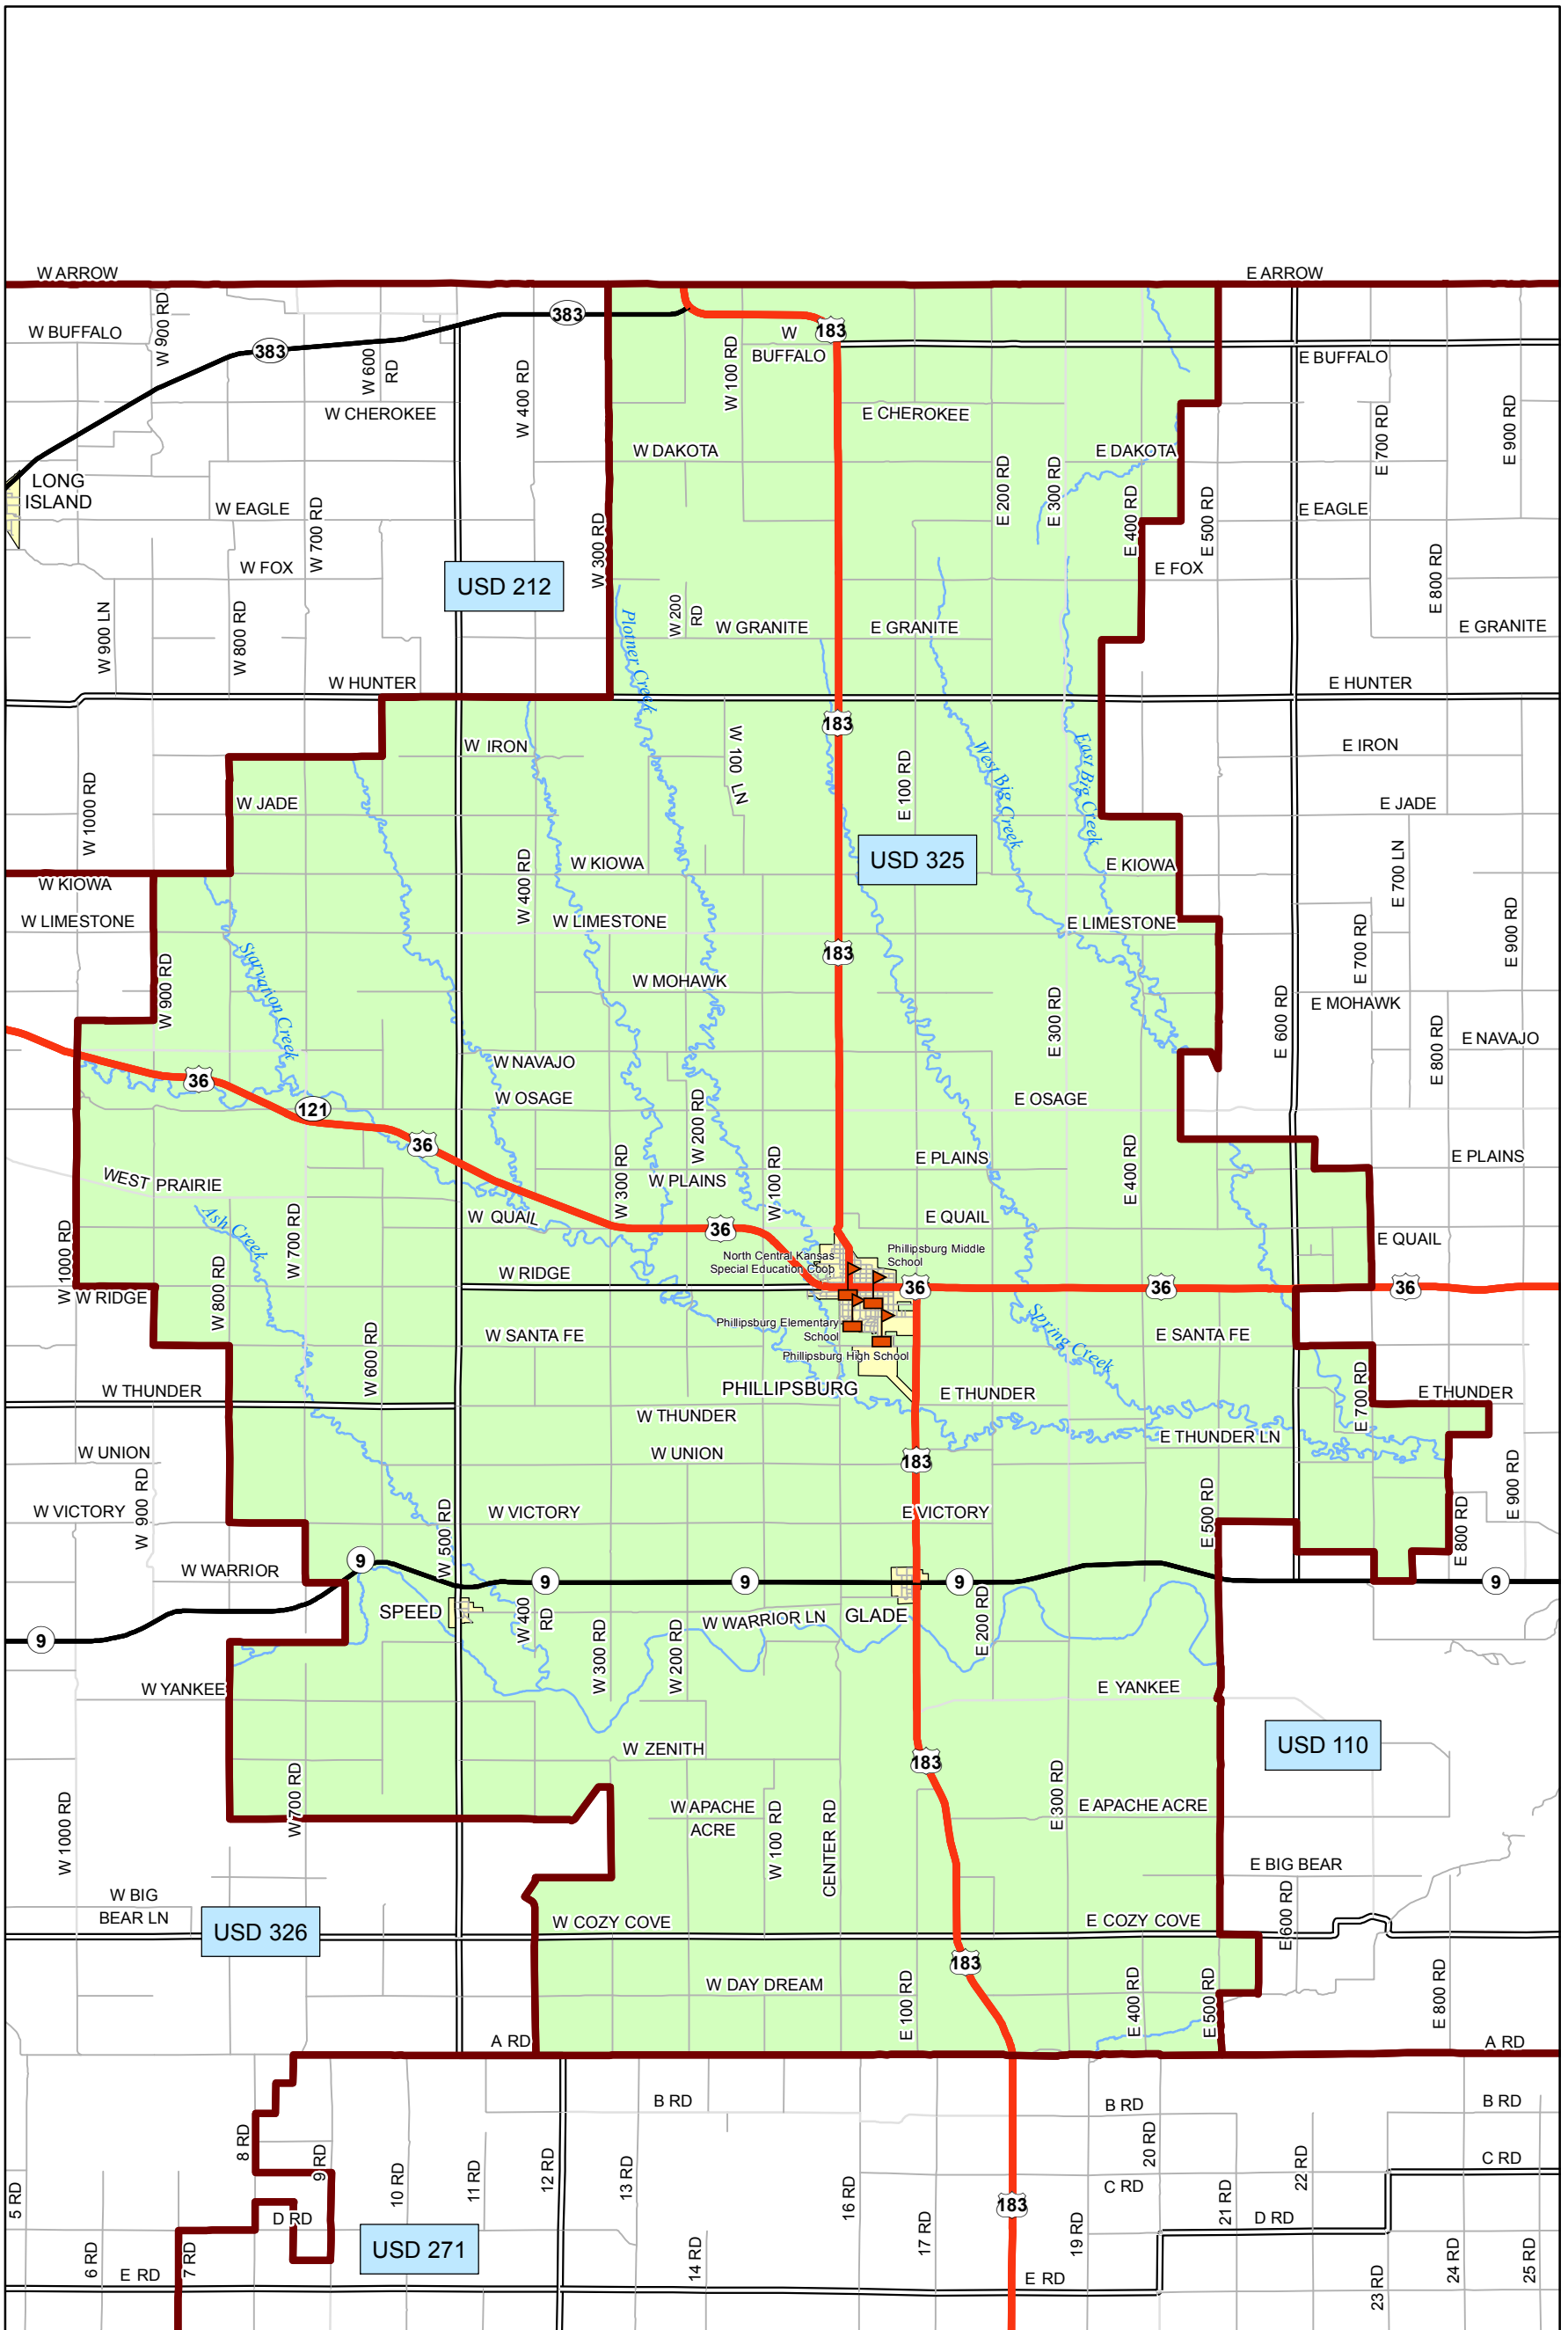

USD 325 District Map

PREPARED BY THE
KANSAS DEPARTMENT OF TRANSPORTATION
BUREAU OF TRANSPORTATION PLANNING

MAP CREATED TUESDAY, JUNE 02, 2015

KDOT makes no warranties, guarantees, or representations for accuracy of this information and assumes no liability for errors or omissions.

-  Primary/Secondary School
-  Post Secondary School
-  District Boundaries