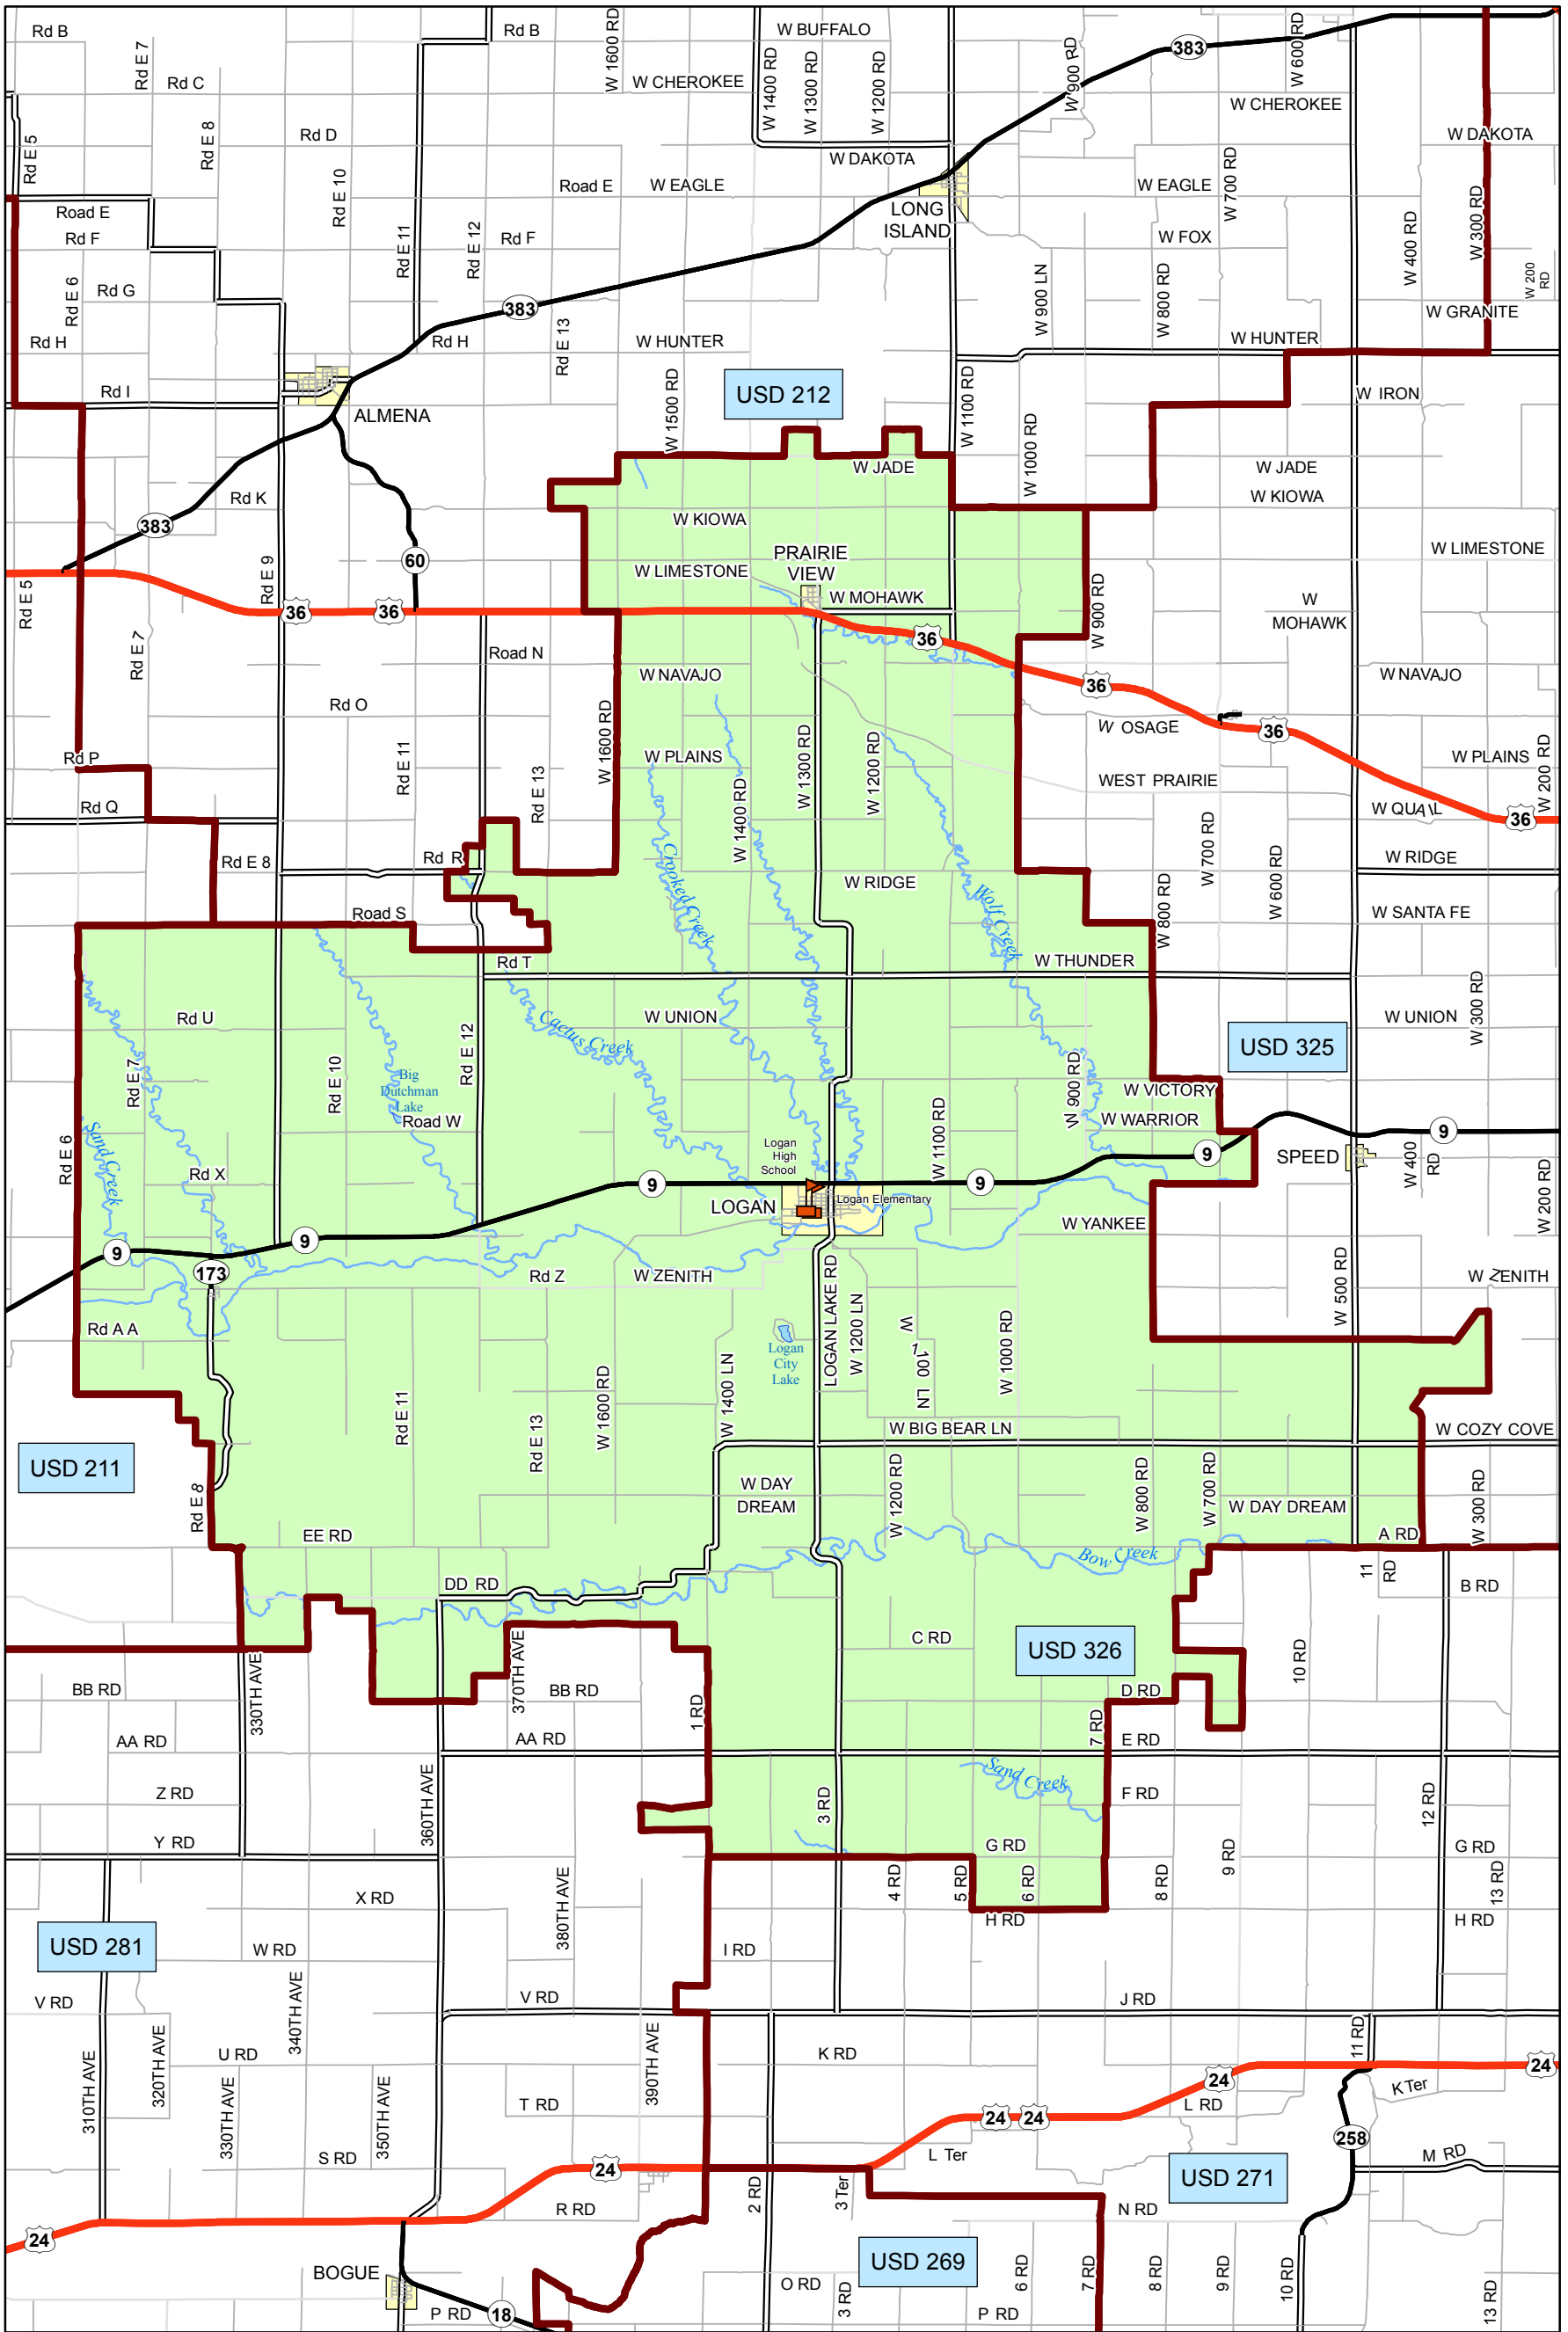

USD 326 District Map

PREPARED BY THE
KANSAS DEPARTMENT OF TRANSPORTATION
BUREAU OF TRANSPORTATION PLANNING

MAP CREATED TUESDAY, JUNE 02, 2015

KDOT makes no warranties, guarantees, or representations for accuracy of this information and assumes no liability for errors or omissions.

-  Primary/Secondary School
-  Post Secondary School
-  District Boundaries