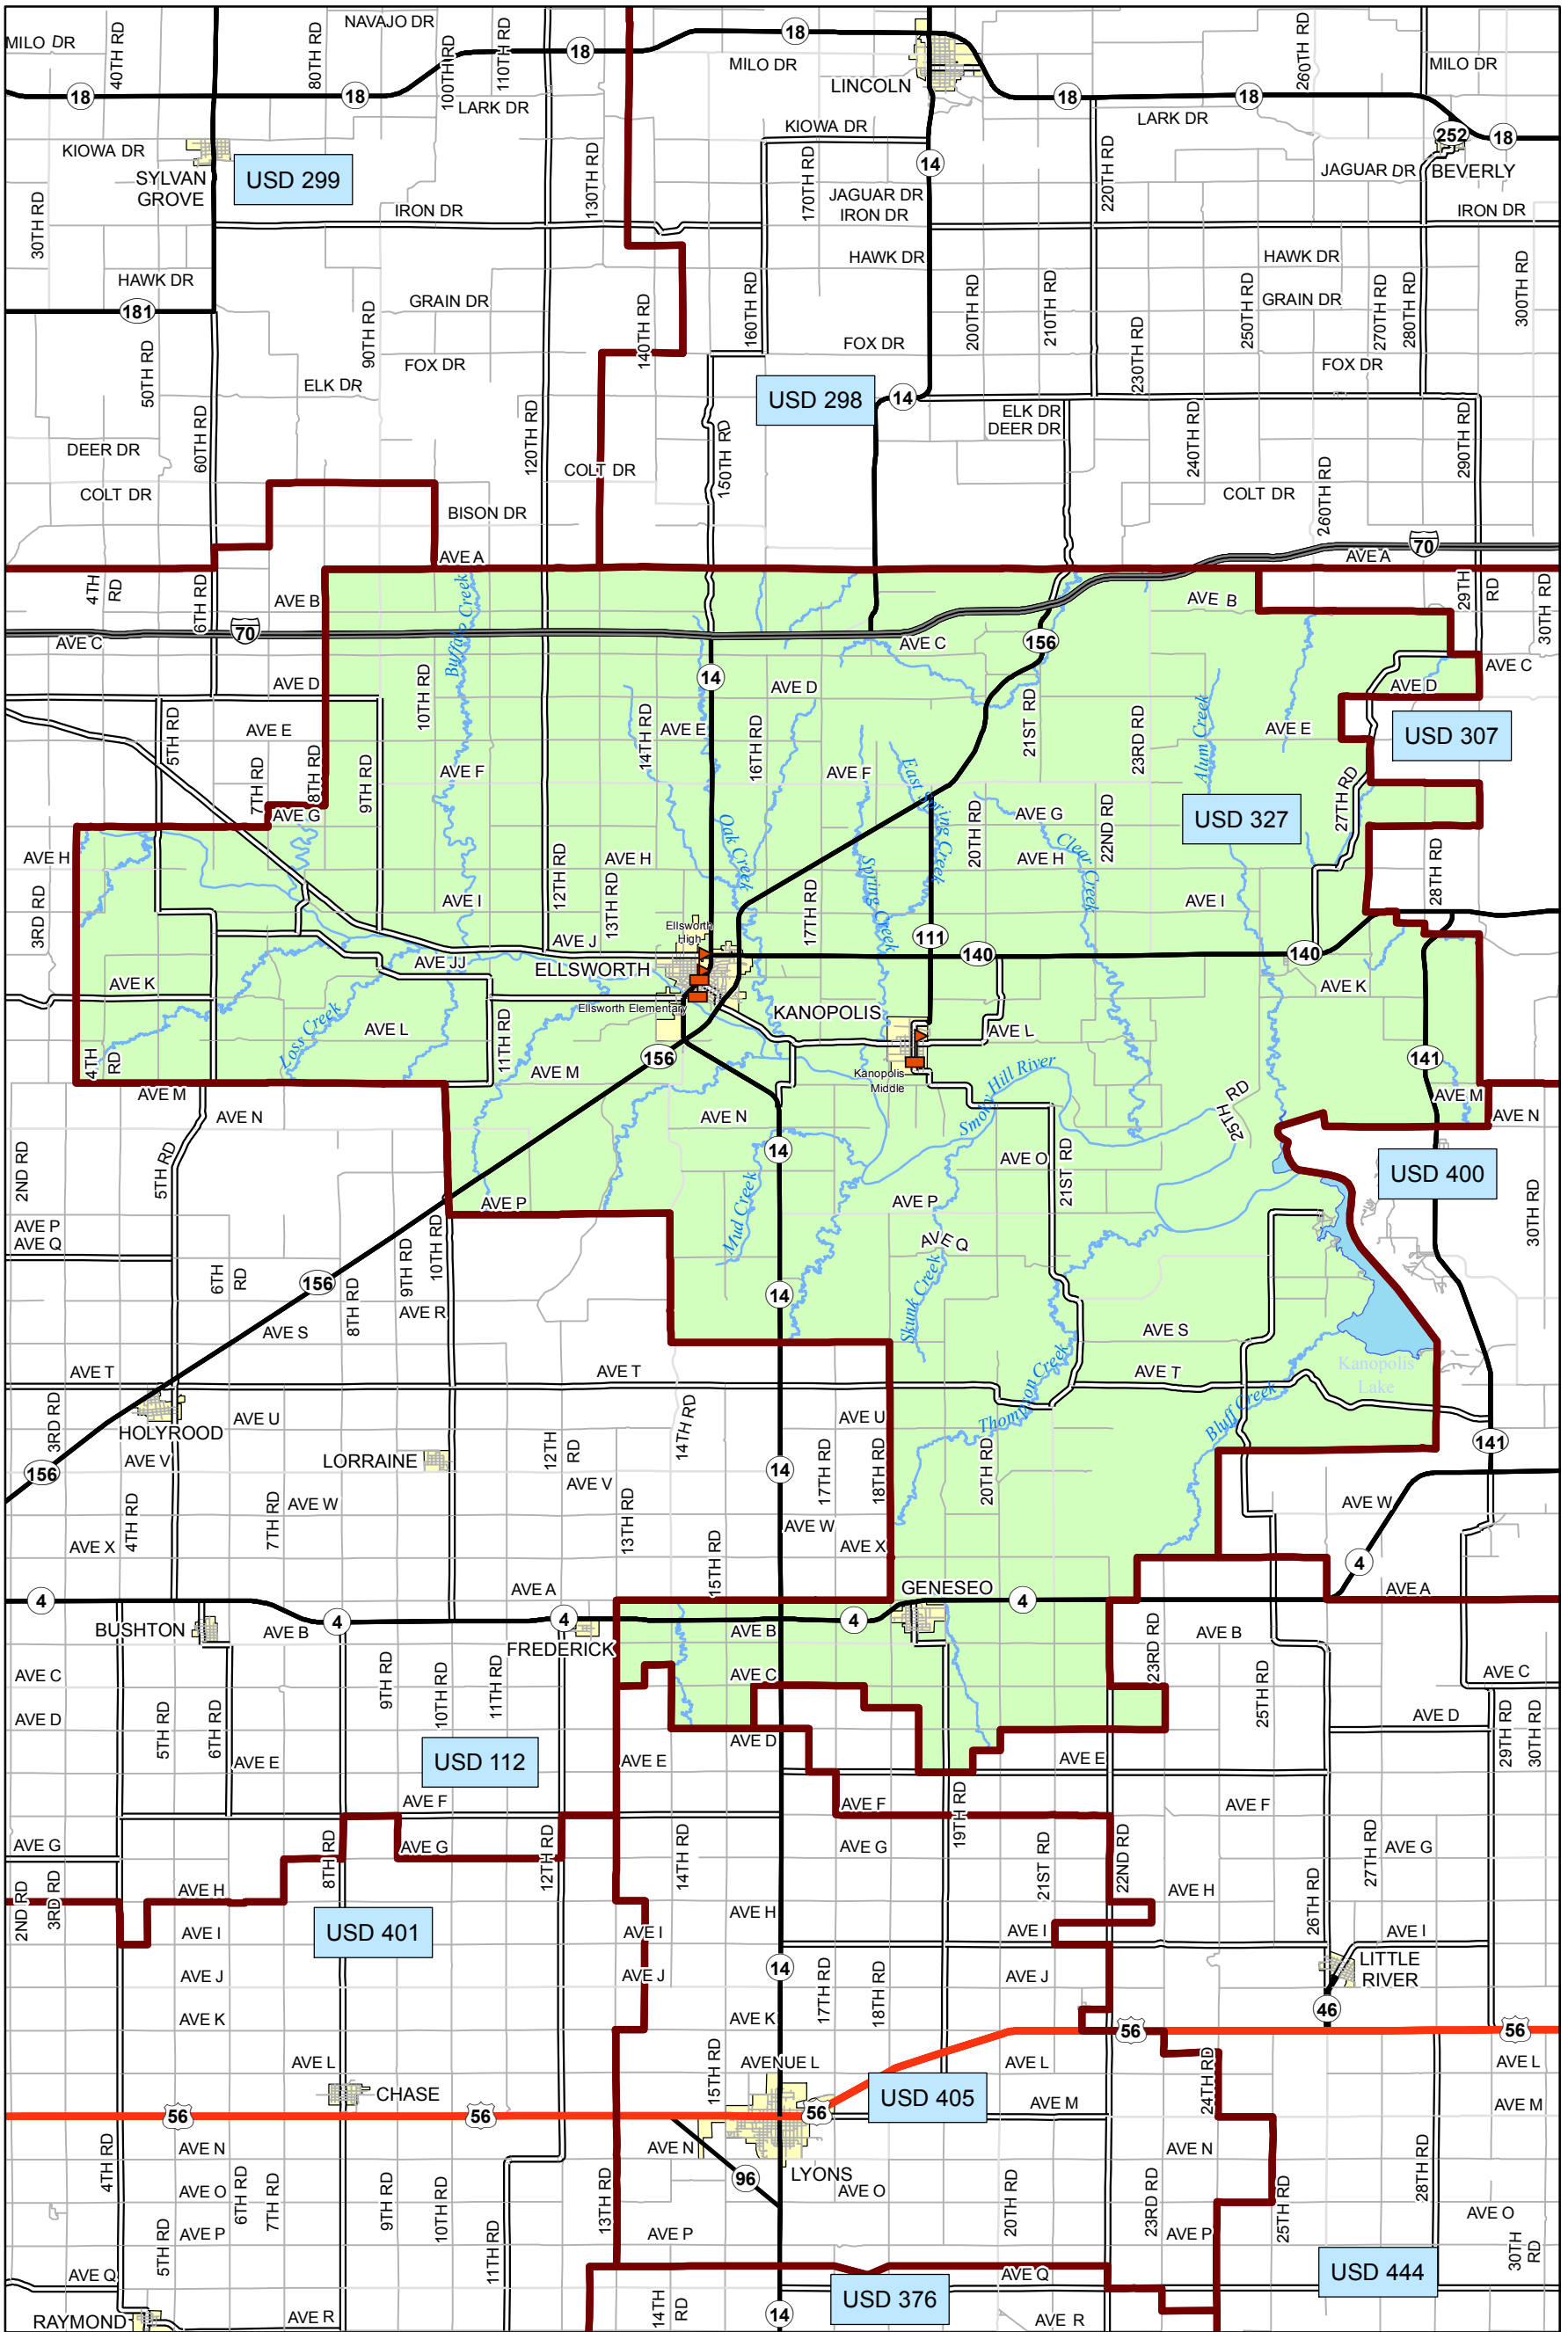

# USD 327 District Map

PREPARED BY THE  
**KANSAS DEPARTMENT OF TRANSPORTATION**  
**BUREAU OF TRANSPORTATION PLANNING**

MAP CREATED TUESDAY, JUNE 02, 2015

KDOT makes no warranties, guarantees, or representations for accuracy of this information and assumes no liability for errors or omissions.

-  Primary/Secondary School
-  Post Secondary School
-  District Boundaries