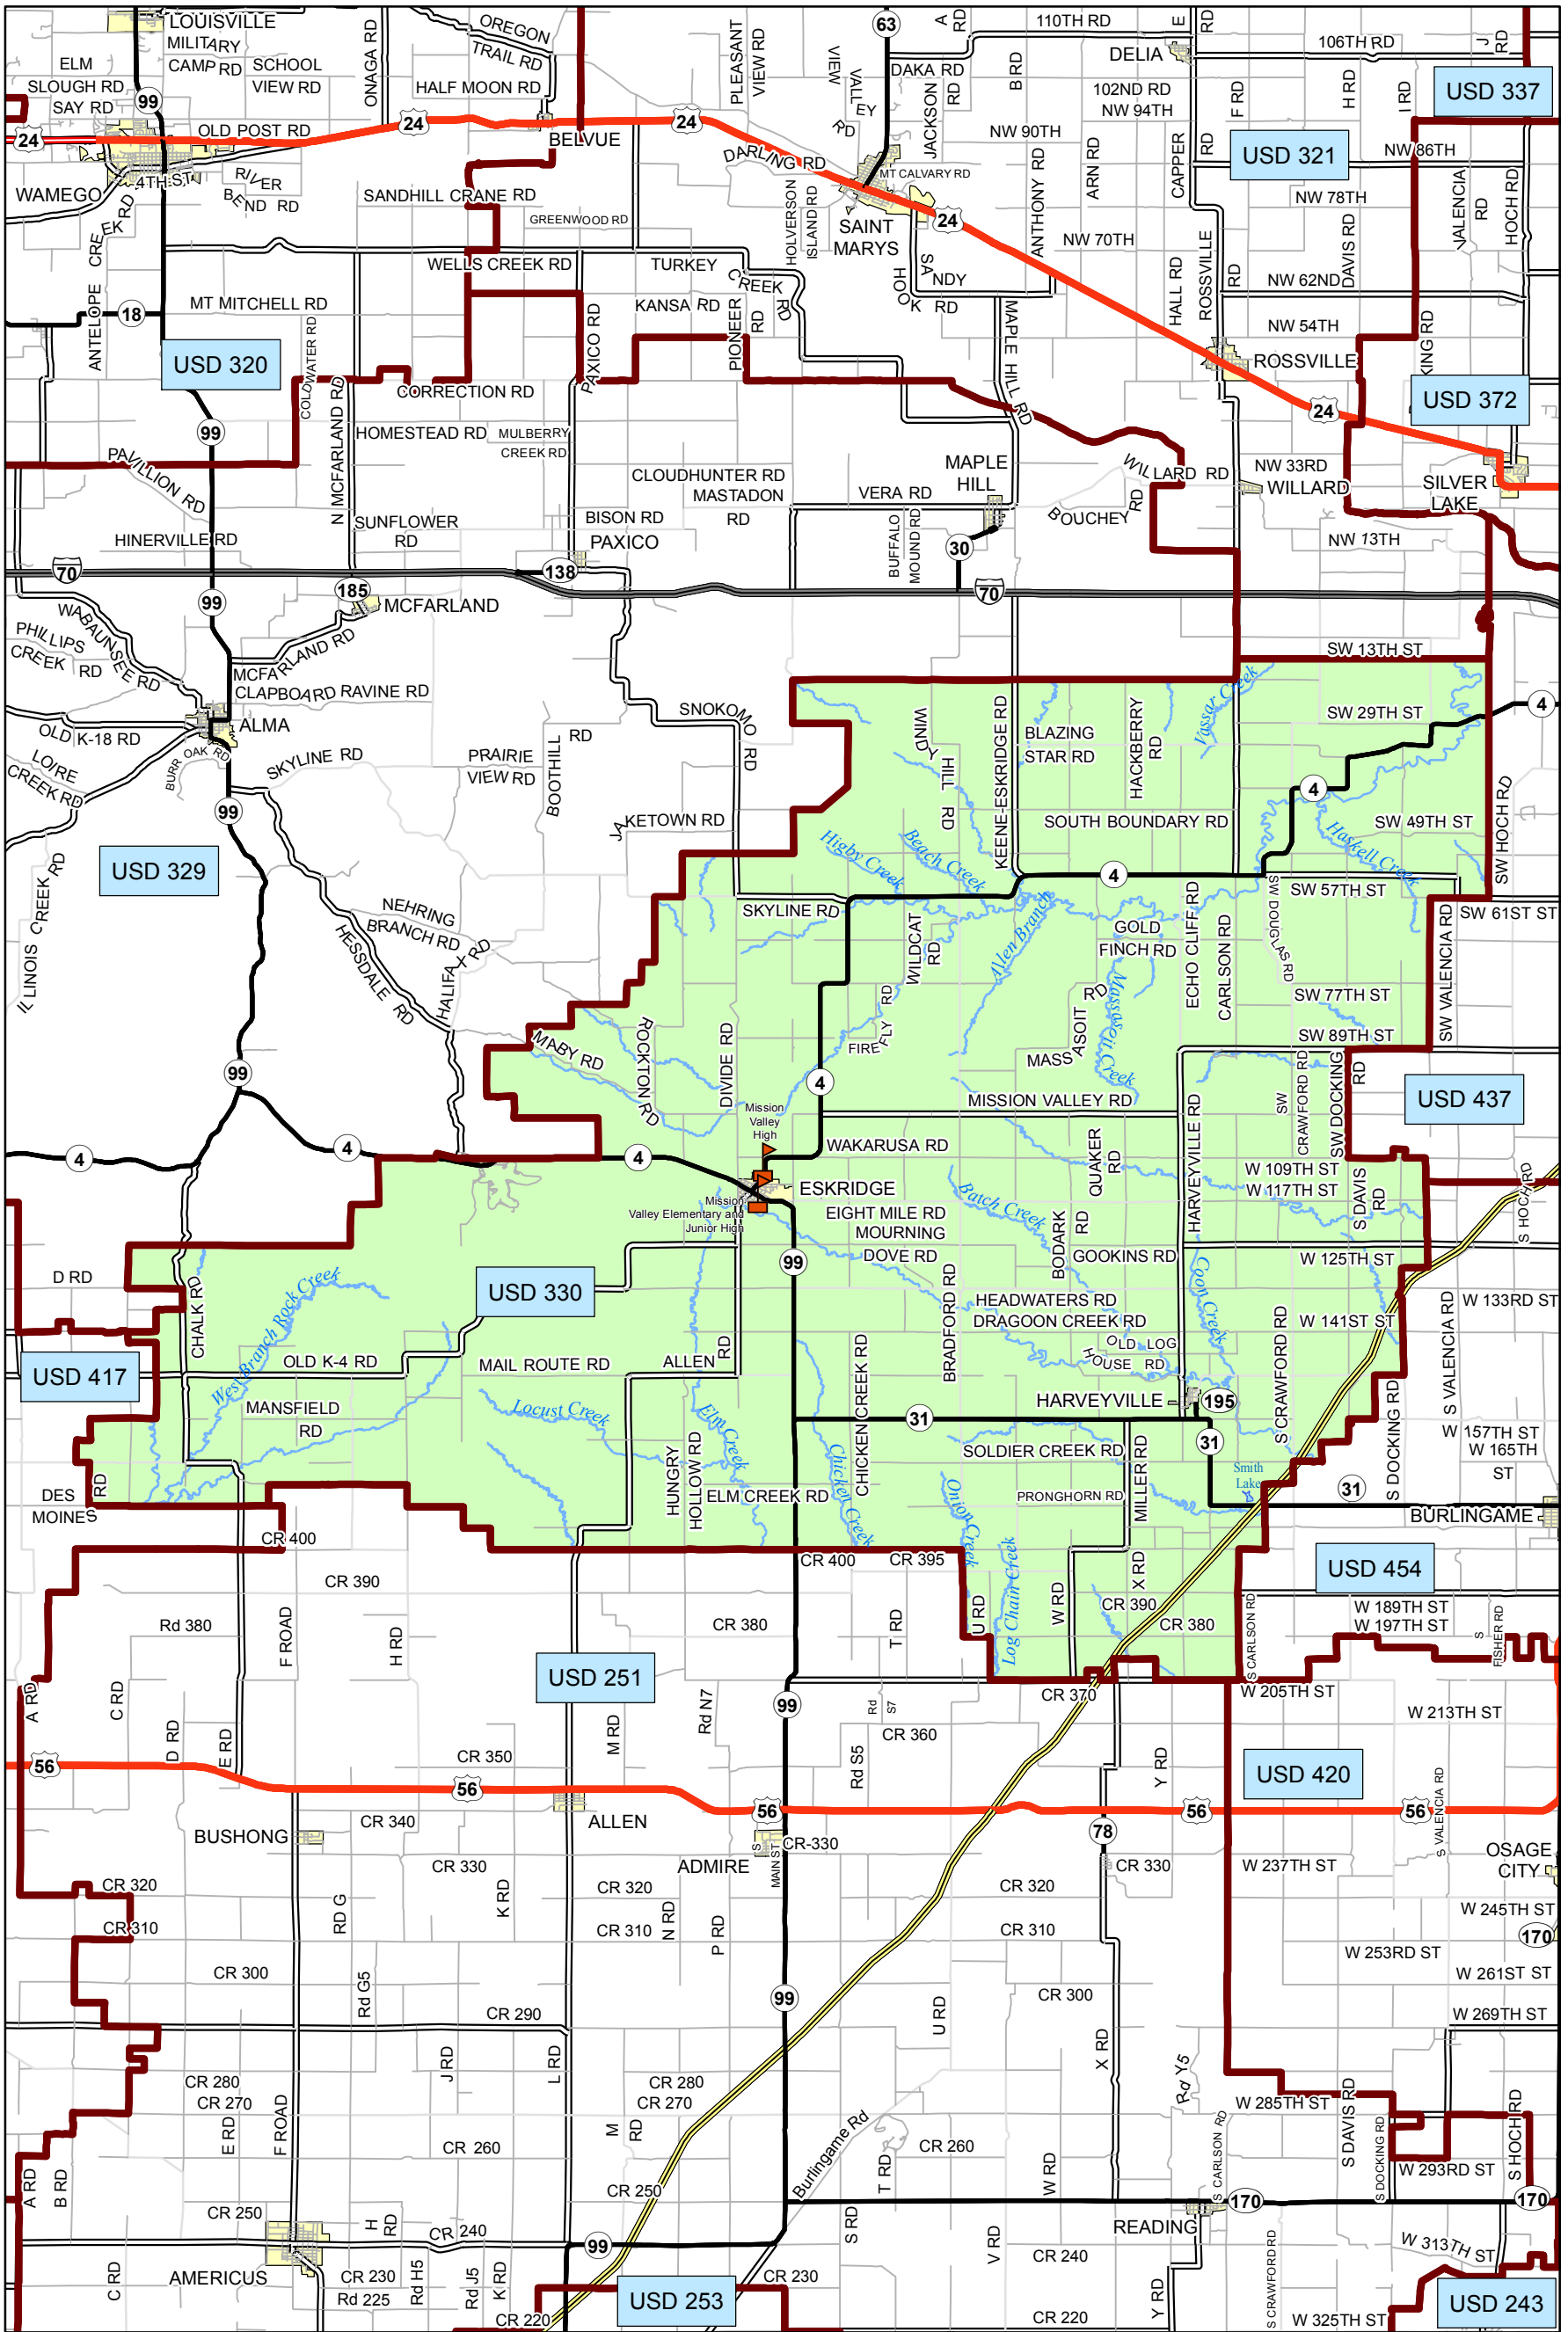

USD 330 District Map

PREPARED BY THE
KANSAS DEPARTMENT OF TRANSPORTATION
BUREAU OF TRANSPORTATION PLANNING

MAP CREATED TUESDAY, JUNE 02, 2015

KDOT makes no warranties, guarantees, or representations for accuracy of this information and assumes no liability for errors or omissions.

-  Primary/Secondary School
-  Post Secondary School
-  District Boundaries