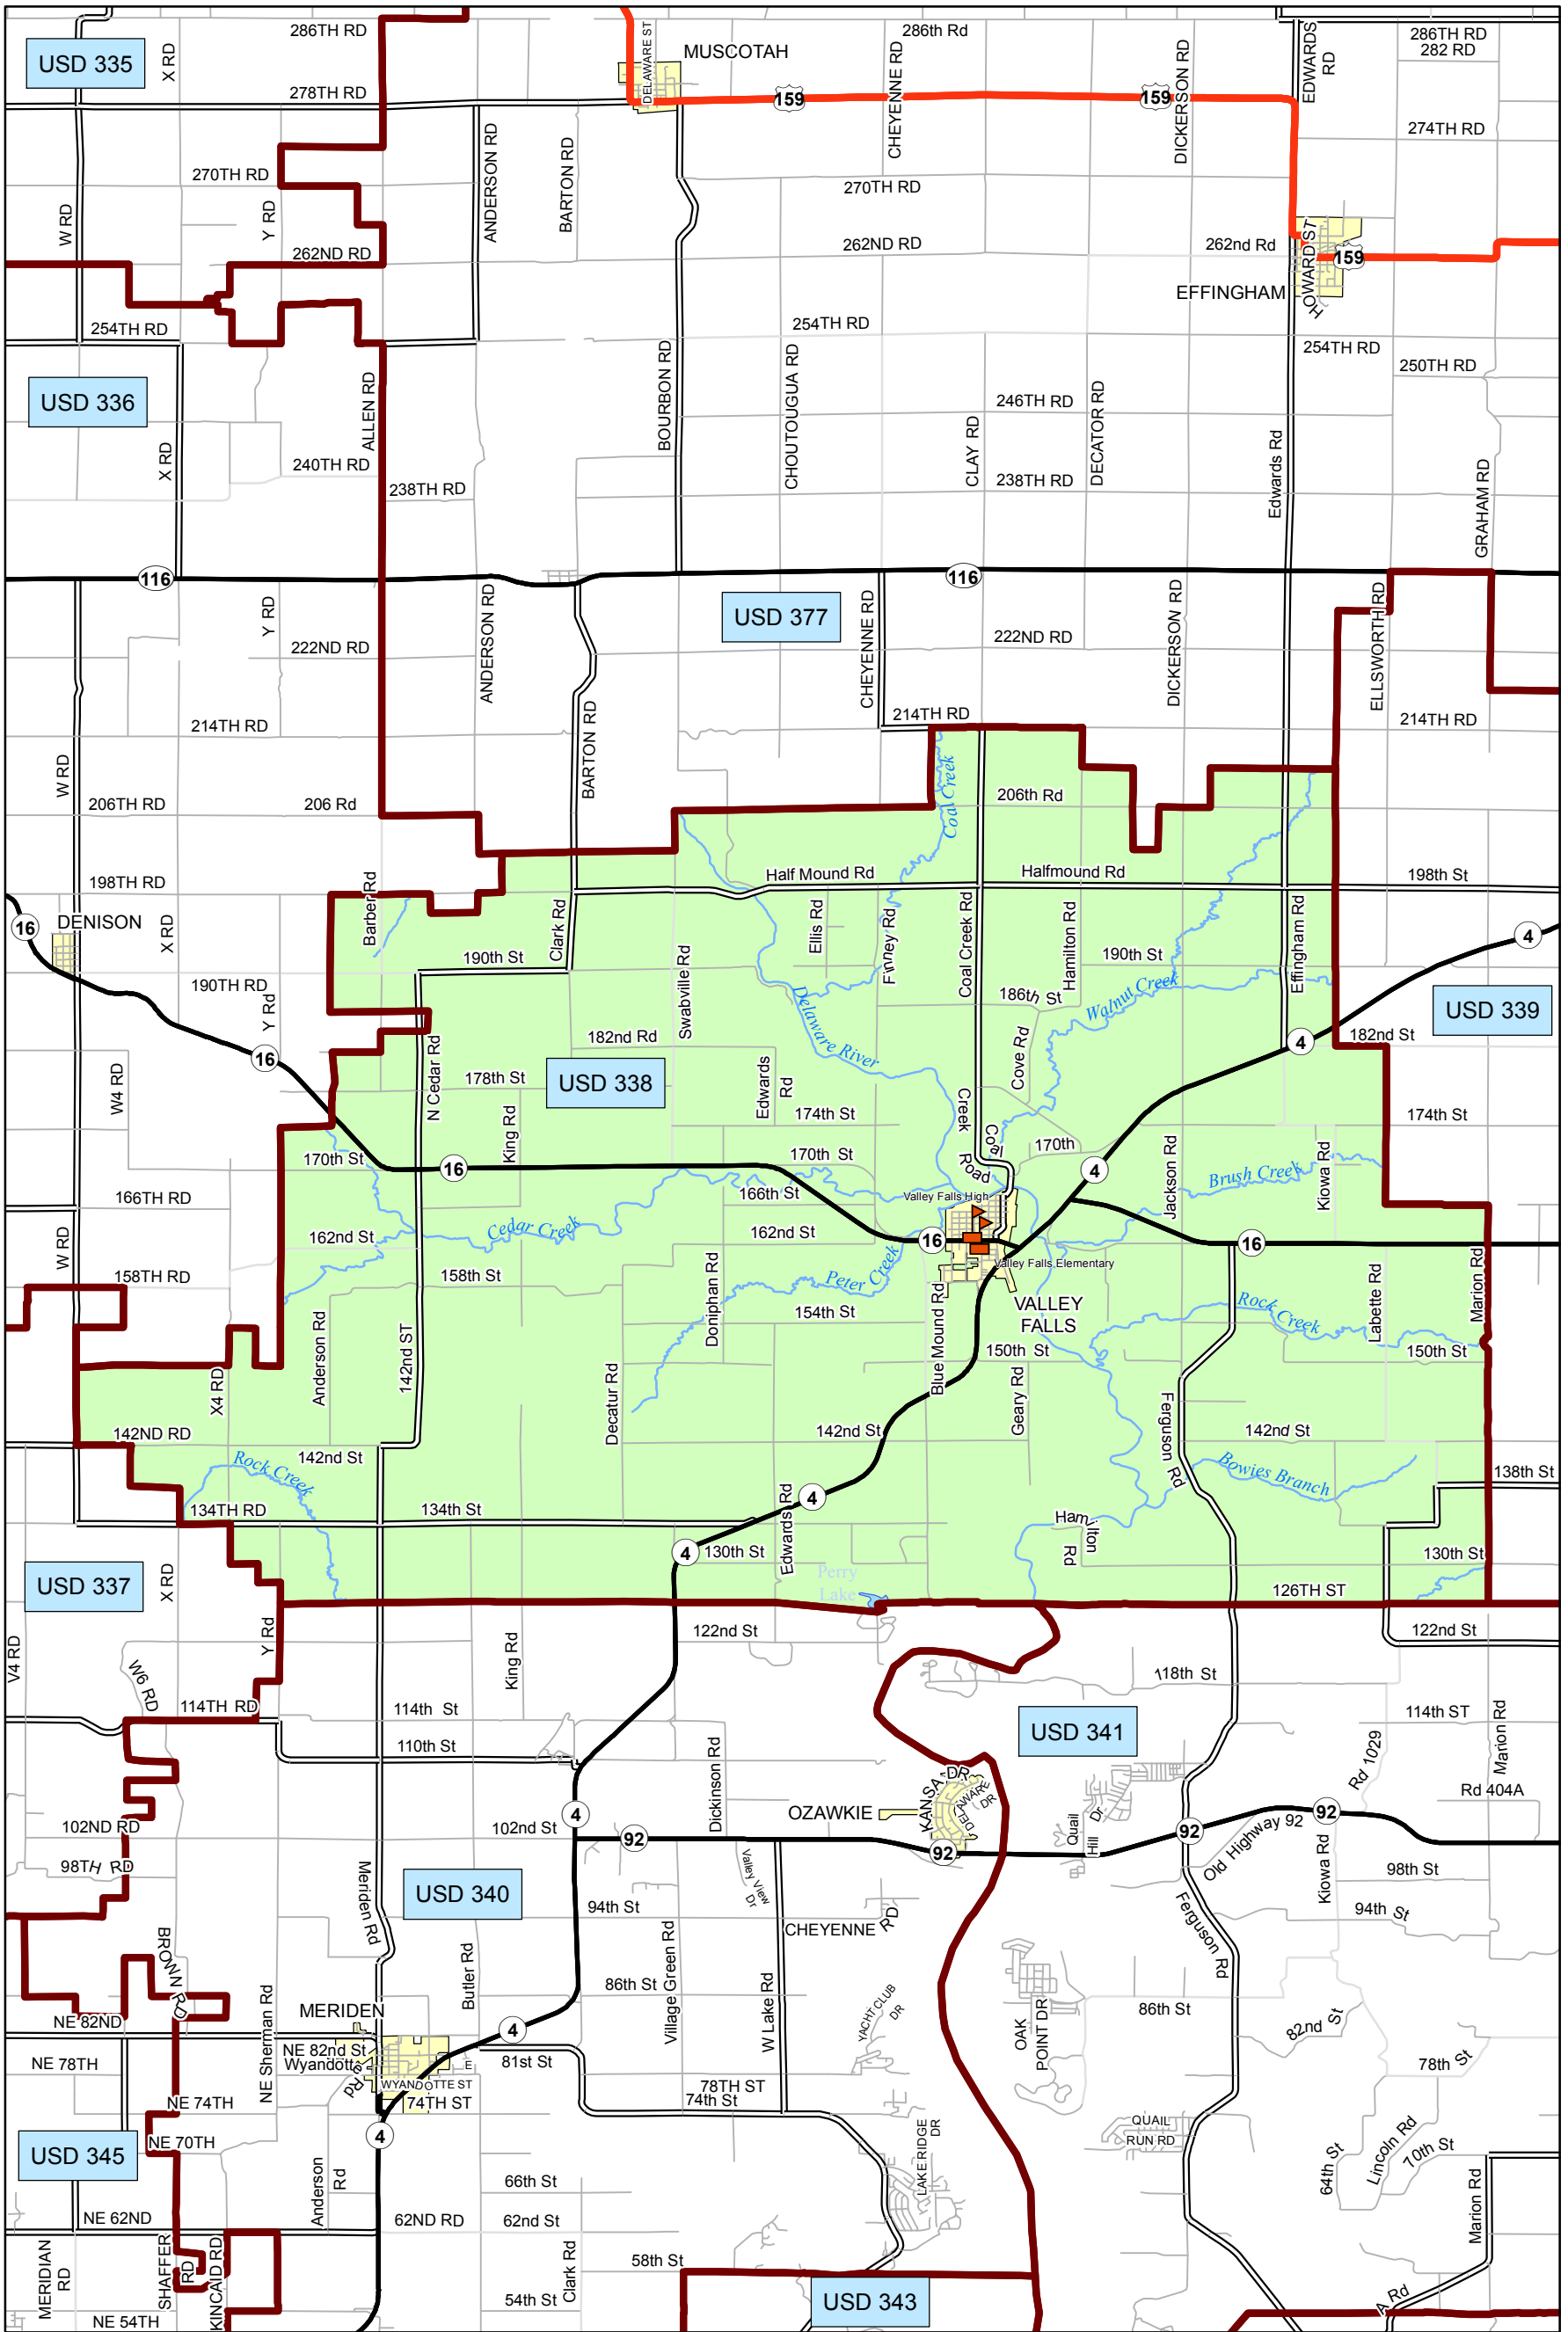

USD 338 District Map

PREPARED BY THE
KANSAS DEPARTMENT OF TRANSPORTATION
BUREAU OF TRANSPORTATION PLANNING

MAP CREATED TUESDAY, JUNE 02, 2015

KDOT makes no warranties, guarantees, or representations of accuracy of this information and assumes no liability for errors or omissions.

-  Primary/Secondary School
-  Post Secondary School
-  District Boundaries