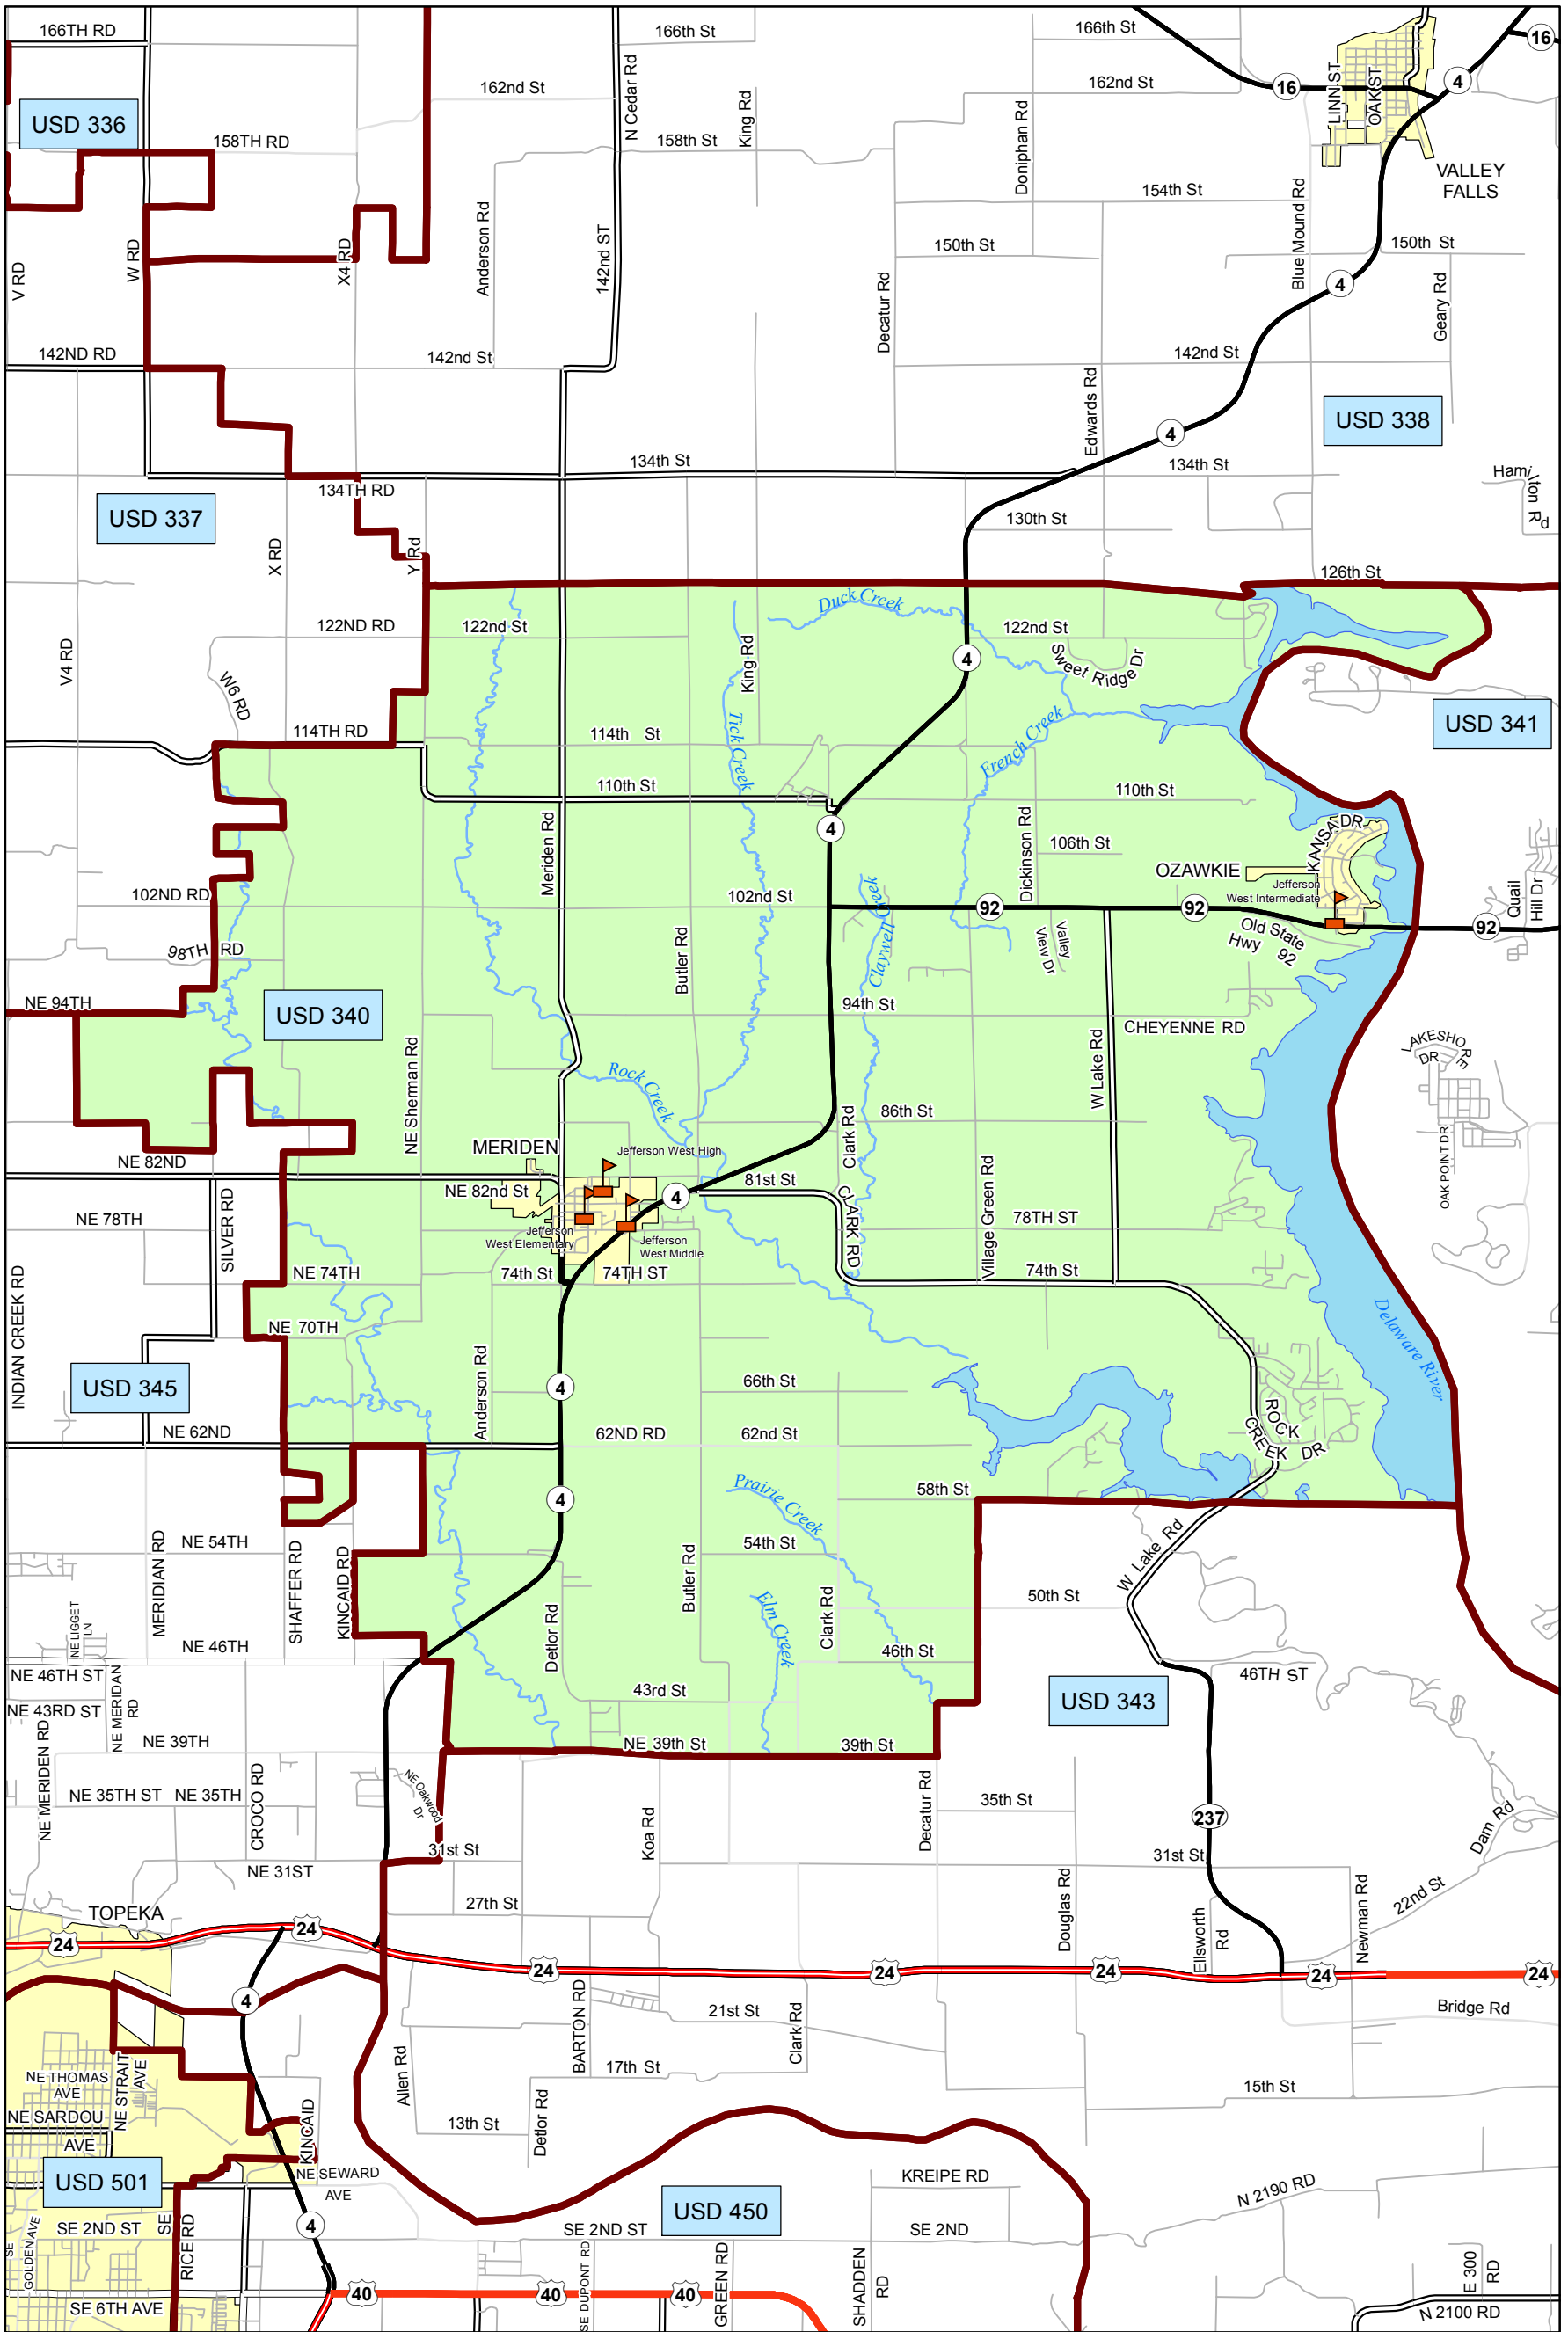

USD 340 District Map

PREPARED BY THE
KANSAS DEPARTMENT OF TRANSPORTATION
BUREAU OF TRANSPORTATION PLANNING

MAP CREATED TUESDAY, JUNE 02, 2015

KDOT makes no warranties, guarantees, or representations for accuracy of this information and assumes no liability for errors or omissions.

-  Primary/Secondary School
-  Post Secondary School
-  District Boundaries