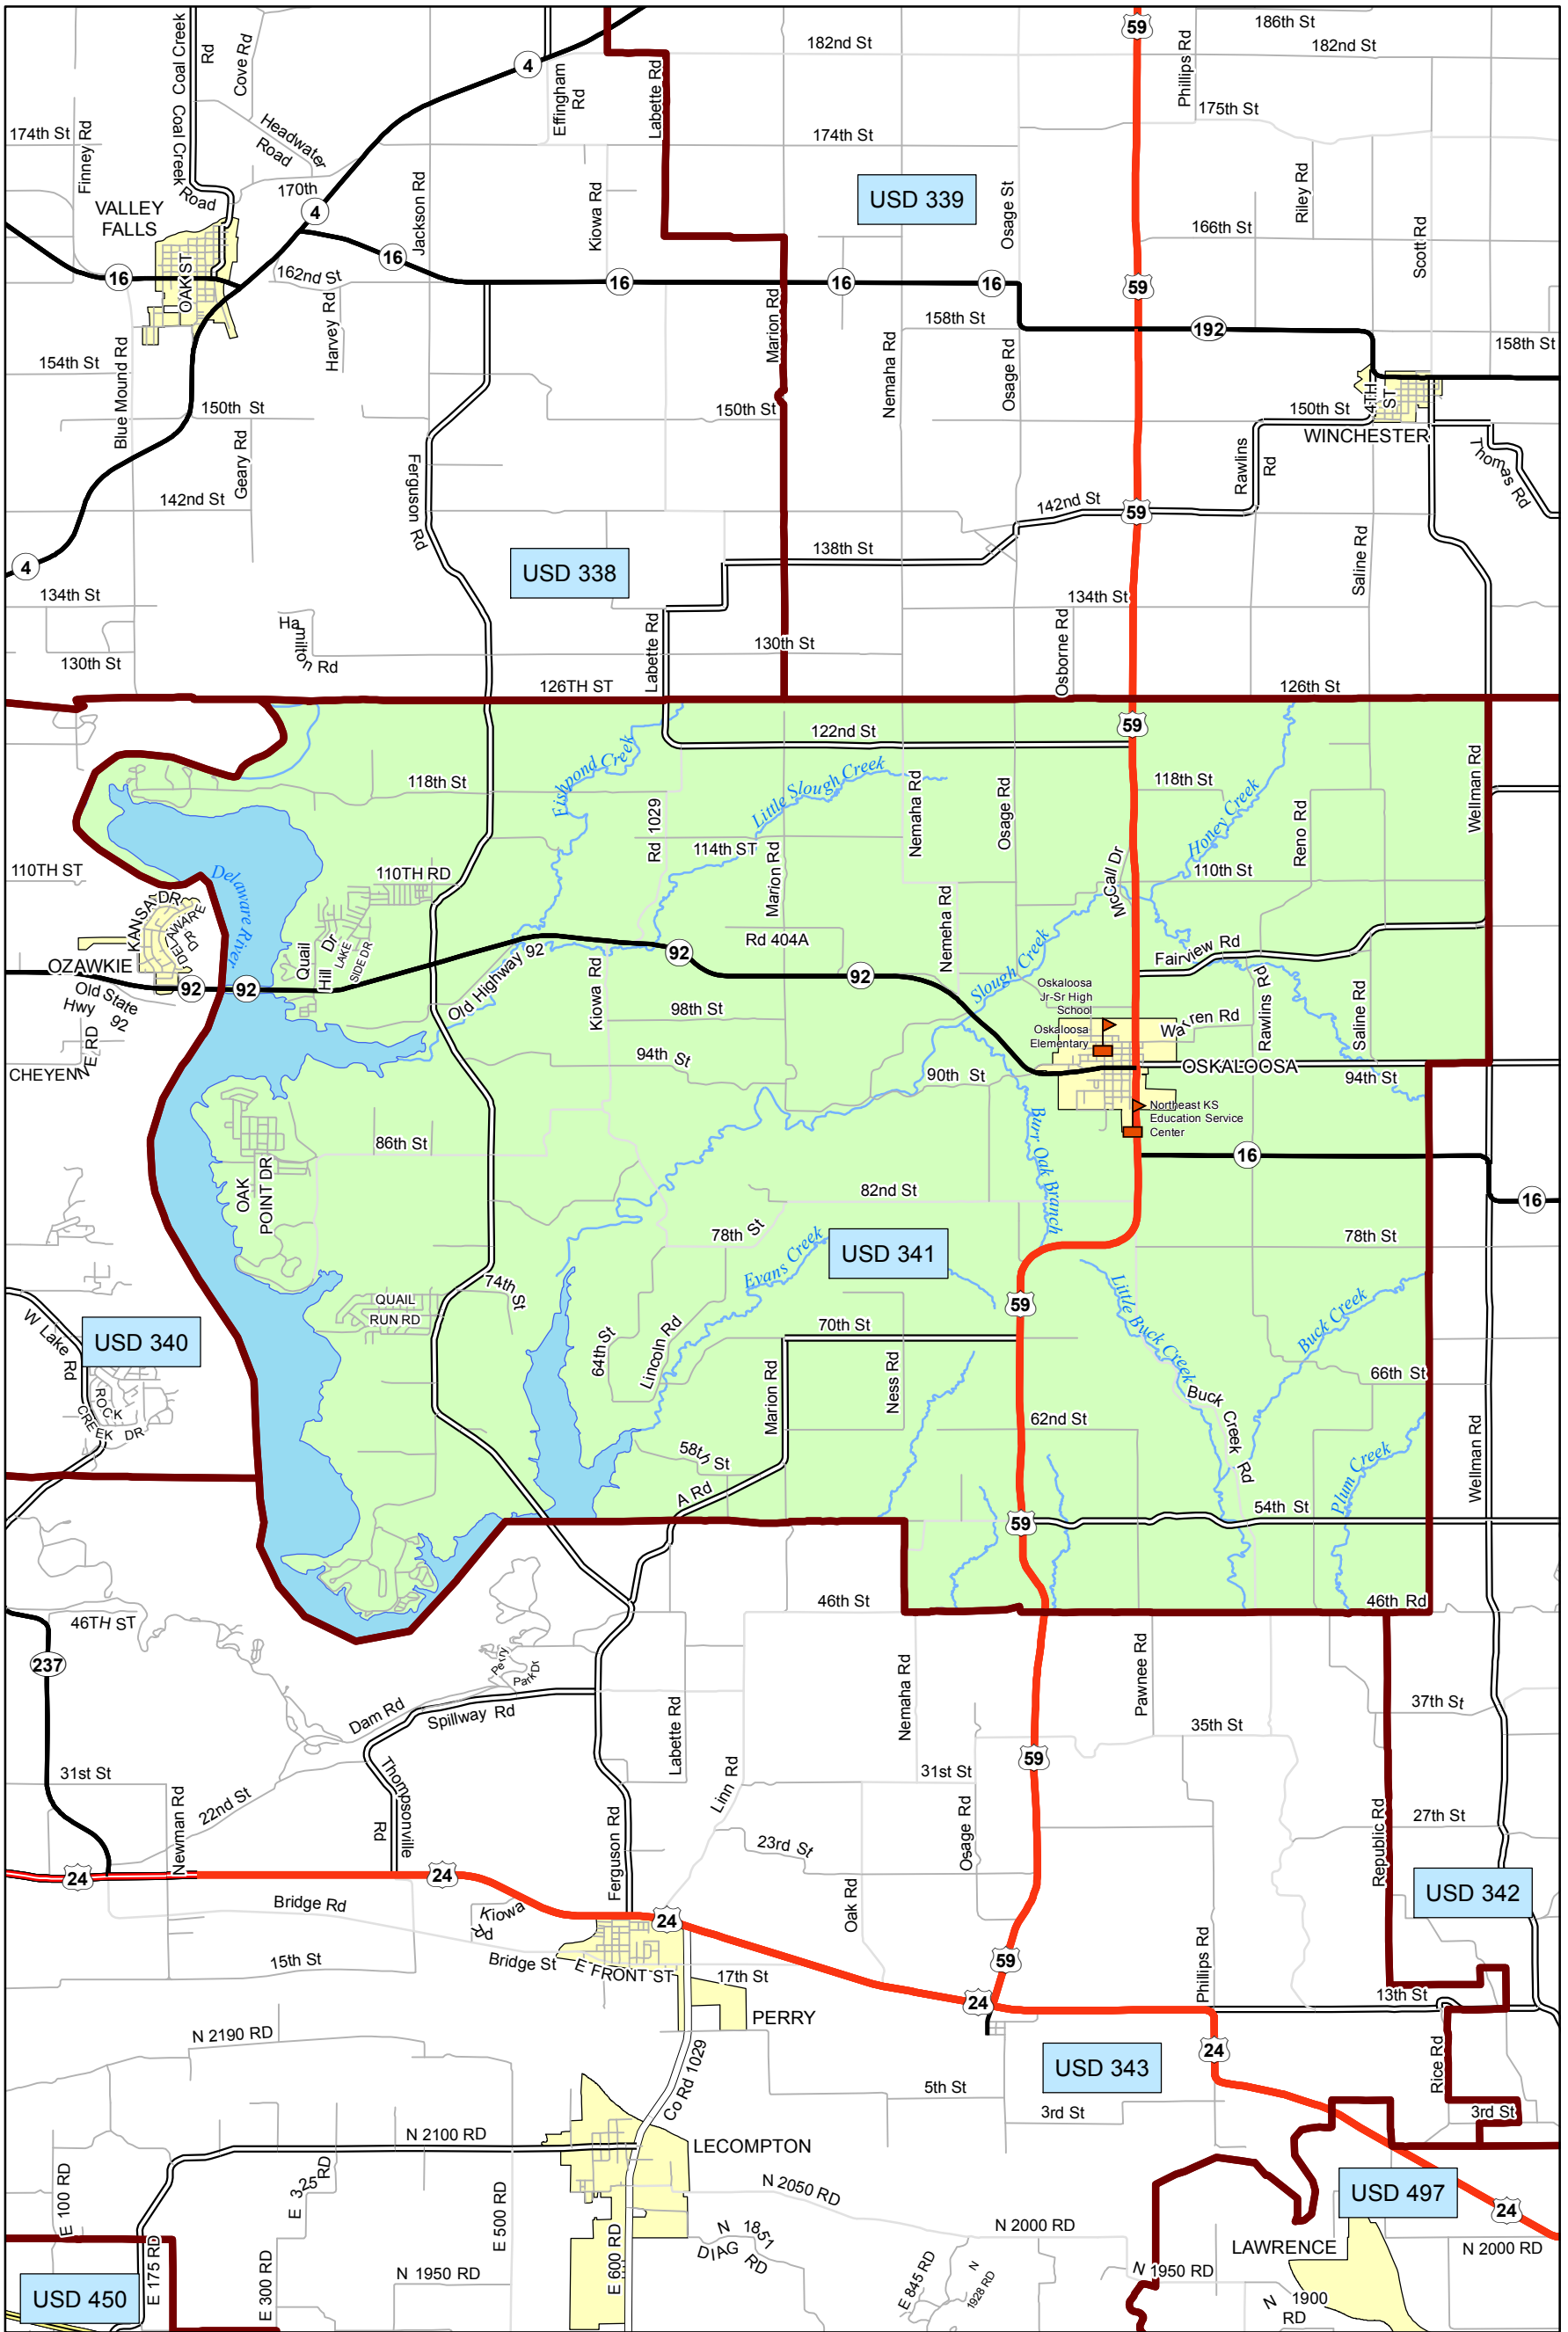

USD 341 District Map

PREPARED BY THE
KANSAS DEPARTMENT OF TRANSPORTATION
BUREAU OF TRANSPORTATION PLANNING

MAP CREATED TUESDAY, JUNE 02, 2015

KDOT makes no warranties, guarantees, or representations for accuracy of this information and assumes no liability for errors or omissions.

-  Primary/Secondary School
-  Post Secondary School
-  District Boundaries