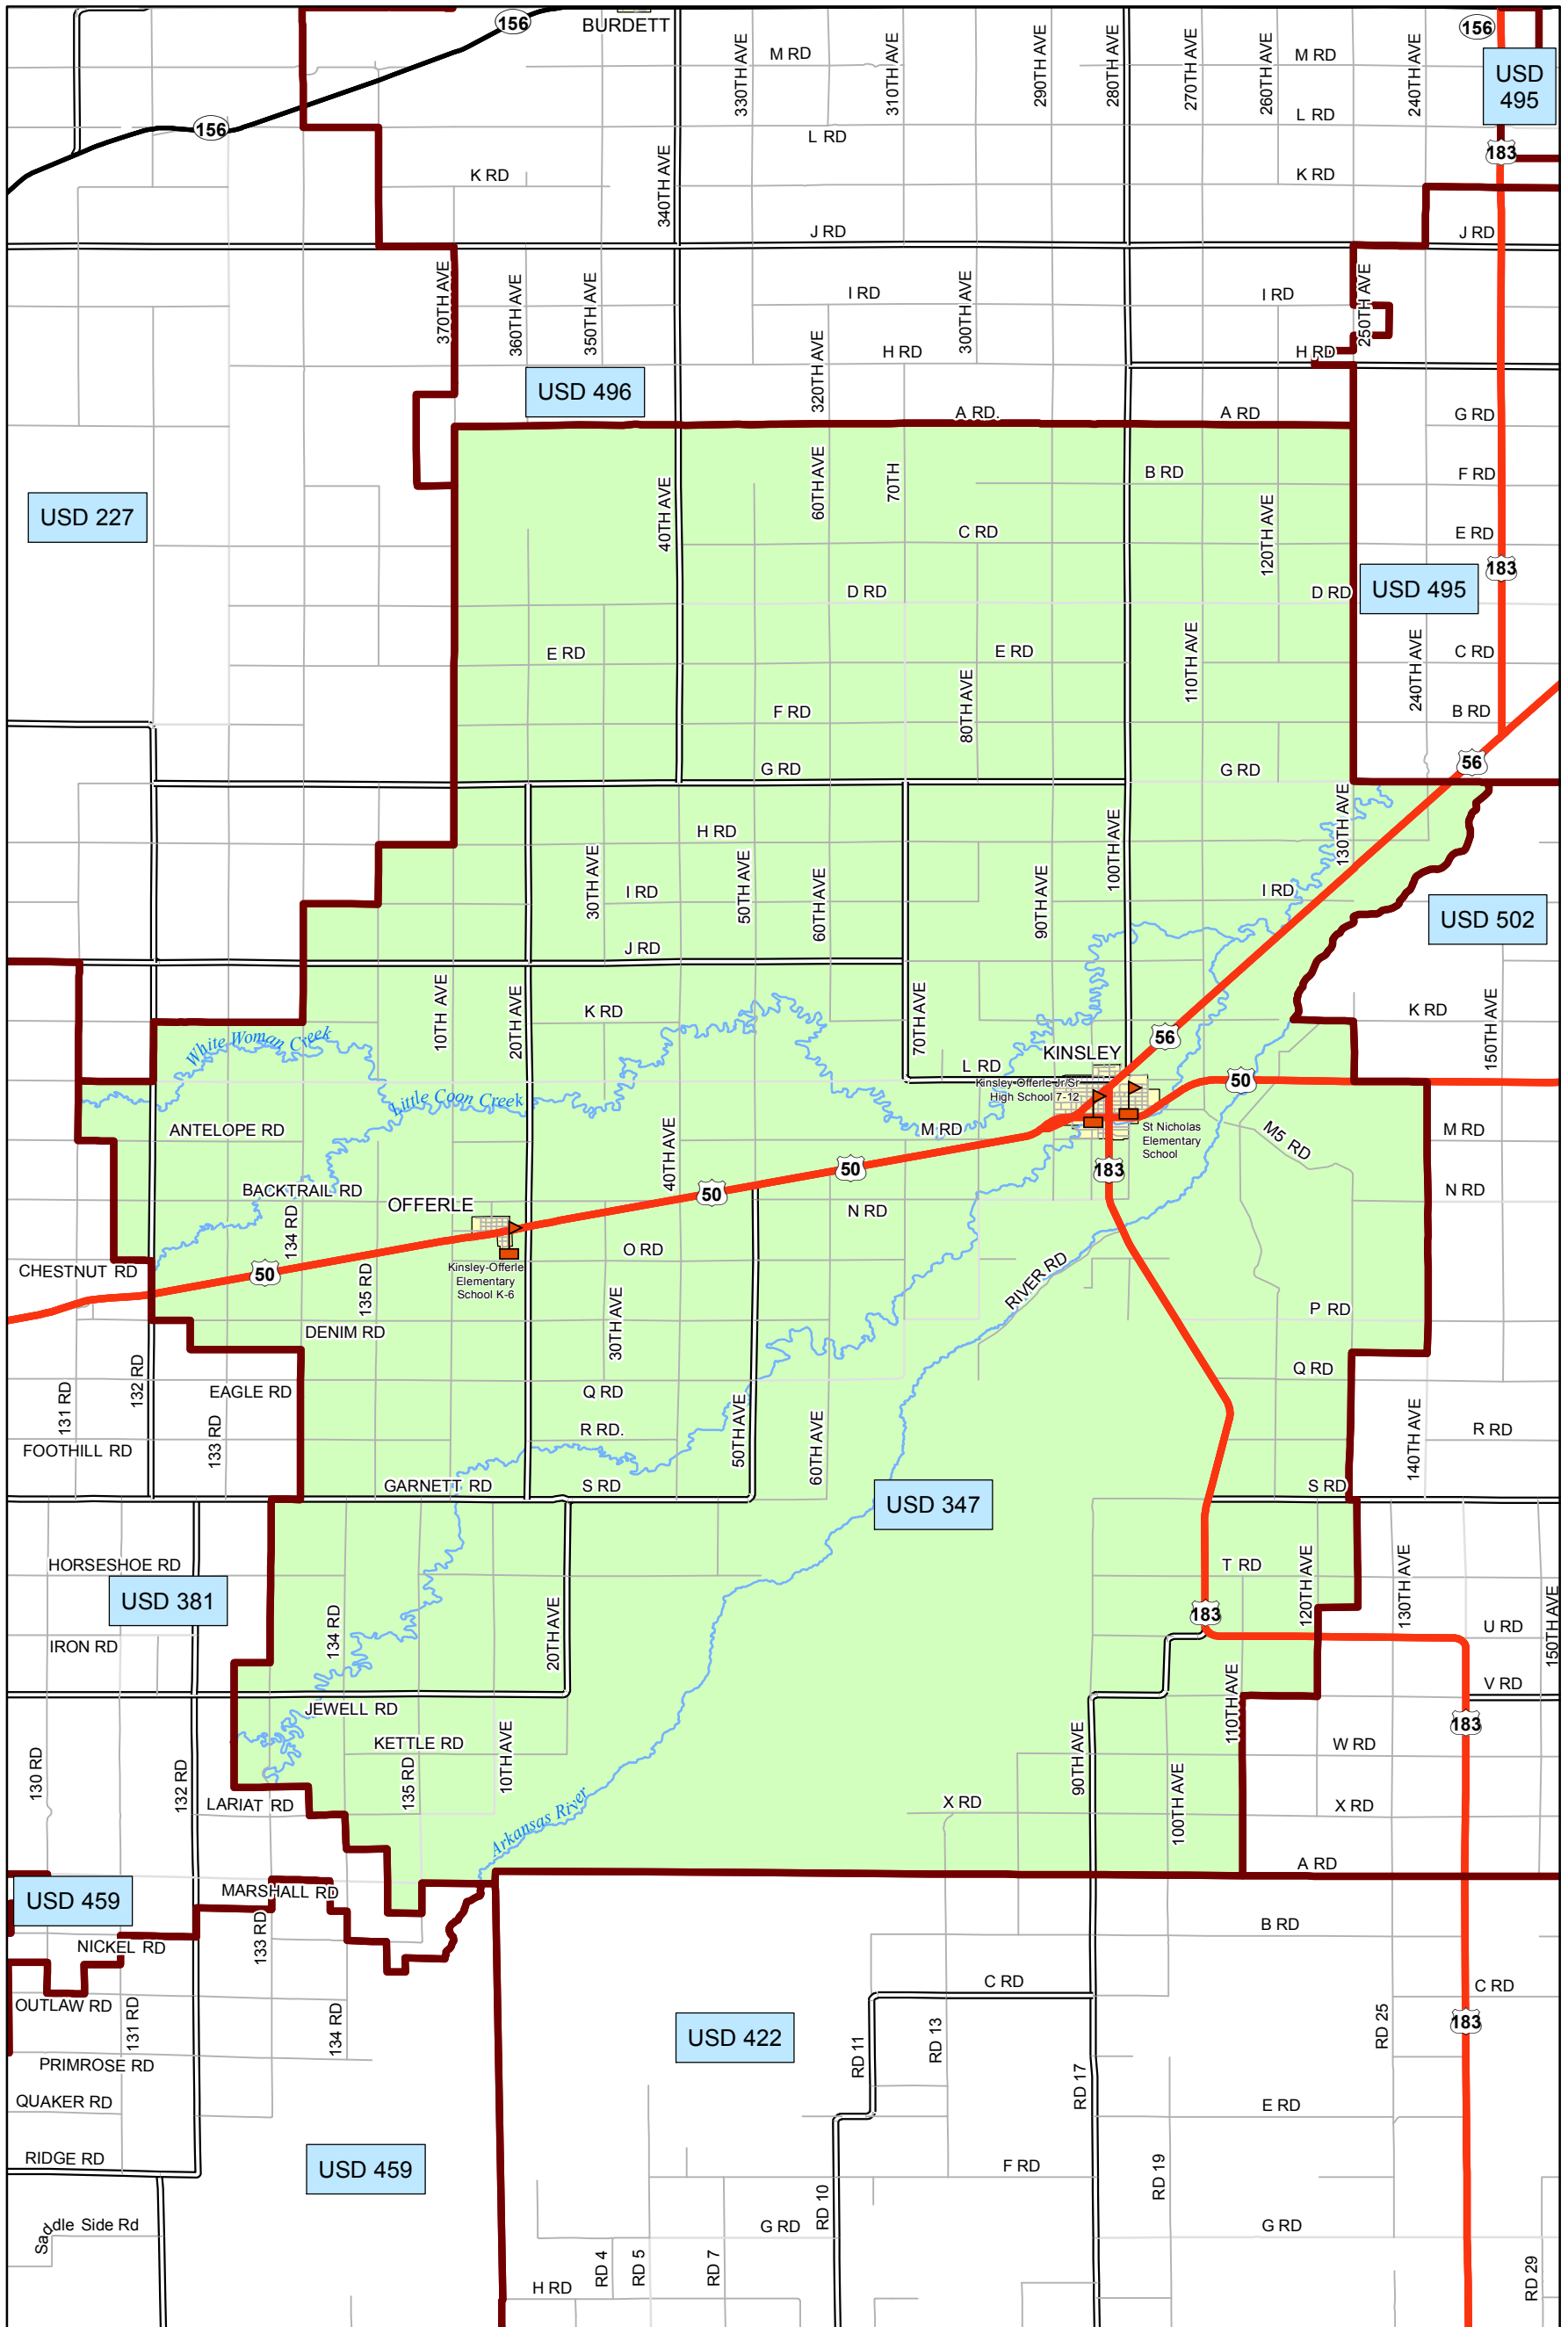

USD 347 District Map

PREPARED BY THE
KANSAS DEPARTMENT OF TRANSPORTATION
BUREAU OF TRANSPORTATION PLANNING

MAP CREATED TUESDAY, JUNE 02, 2015

KDOT makes no warranties, guarantees, or representations for accuracy of this information and assumes no liability for errors or omissions.

-  Primary/Secondary School
-  Post Secondary School
-  District Boundaries