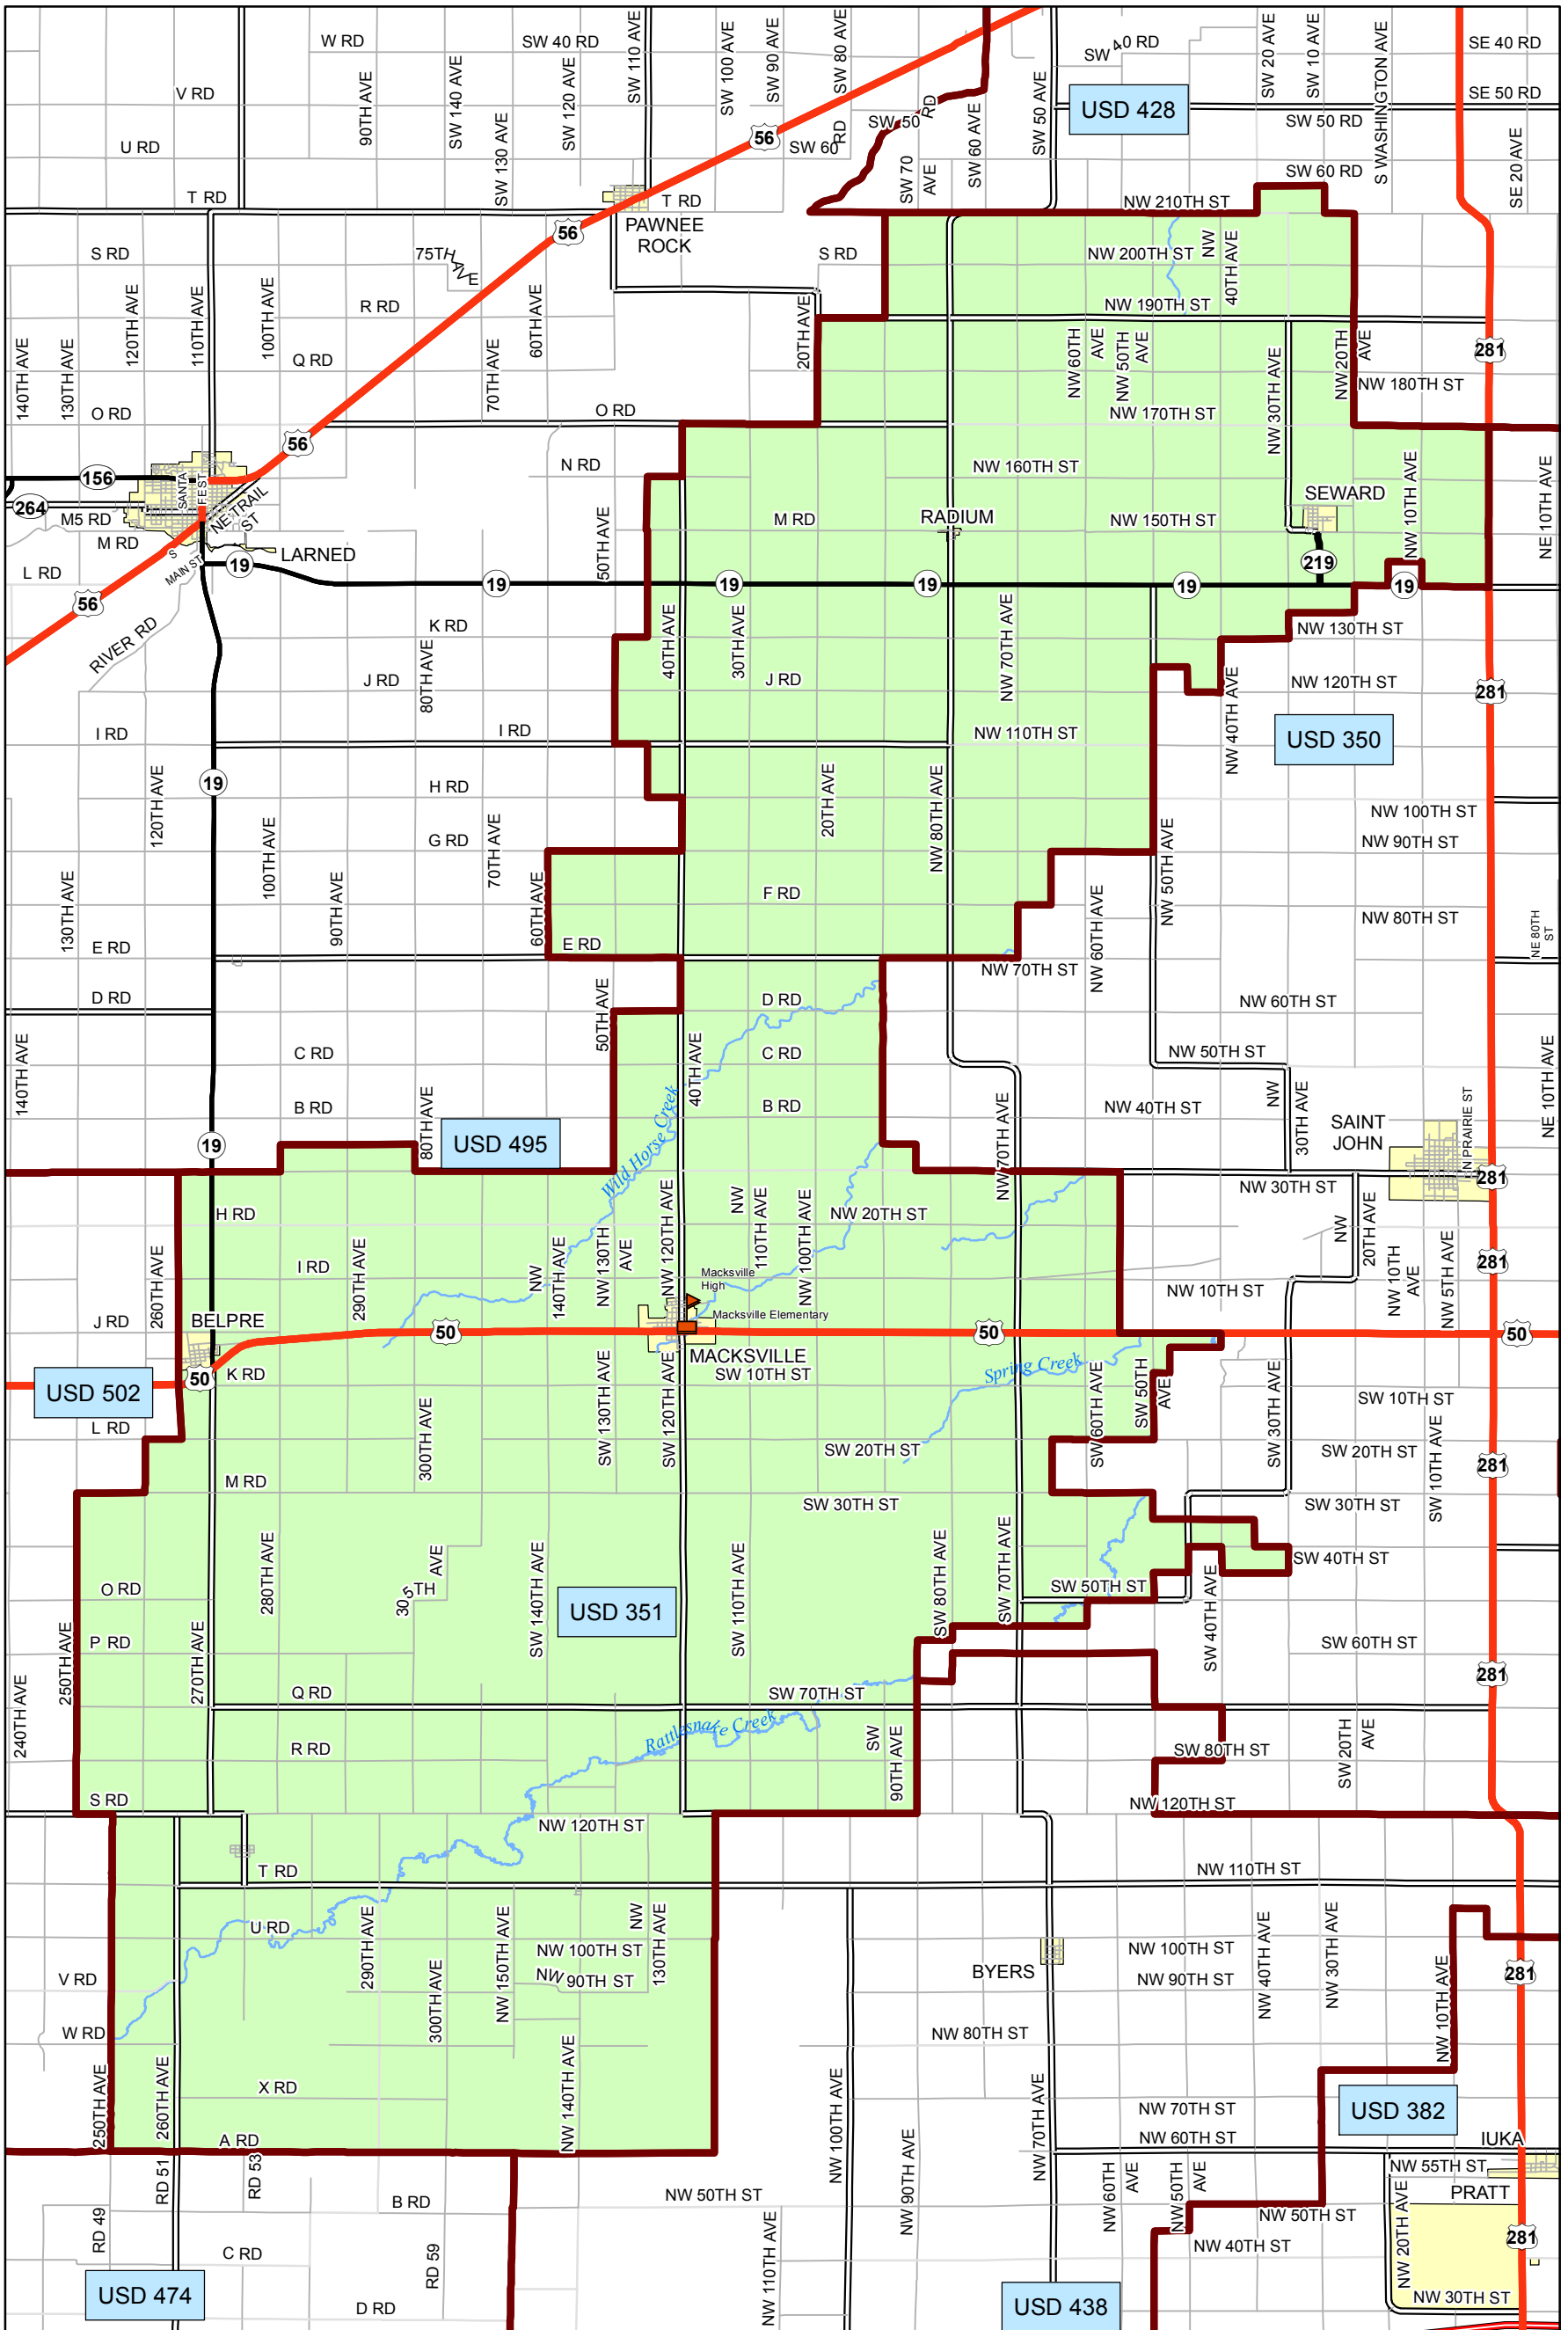

USD 351 District Map

PREPARED BY THE
KANSAS DEPARTMENT OF TRANSPORTATION
BUREAU OF TRANSPORTATION PLANNING

MAP CREATED TUESDAY, JUNE 02, 2015

KDOT makes no warranties, guarantees, or representations for accuracy of this information and assumes no liability for errors or omissions.

-  Primary/Secondary School
-  Post Secondary School
-  District Boundaries