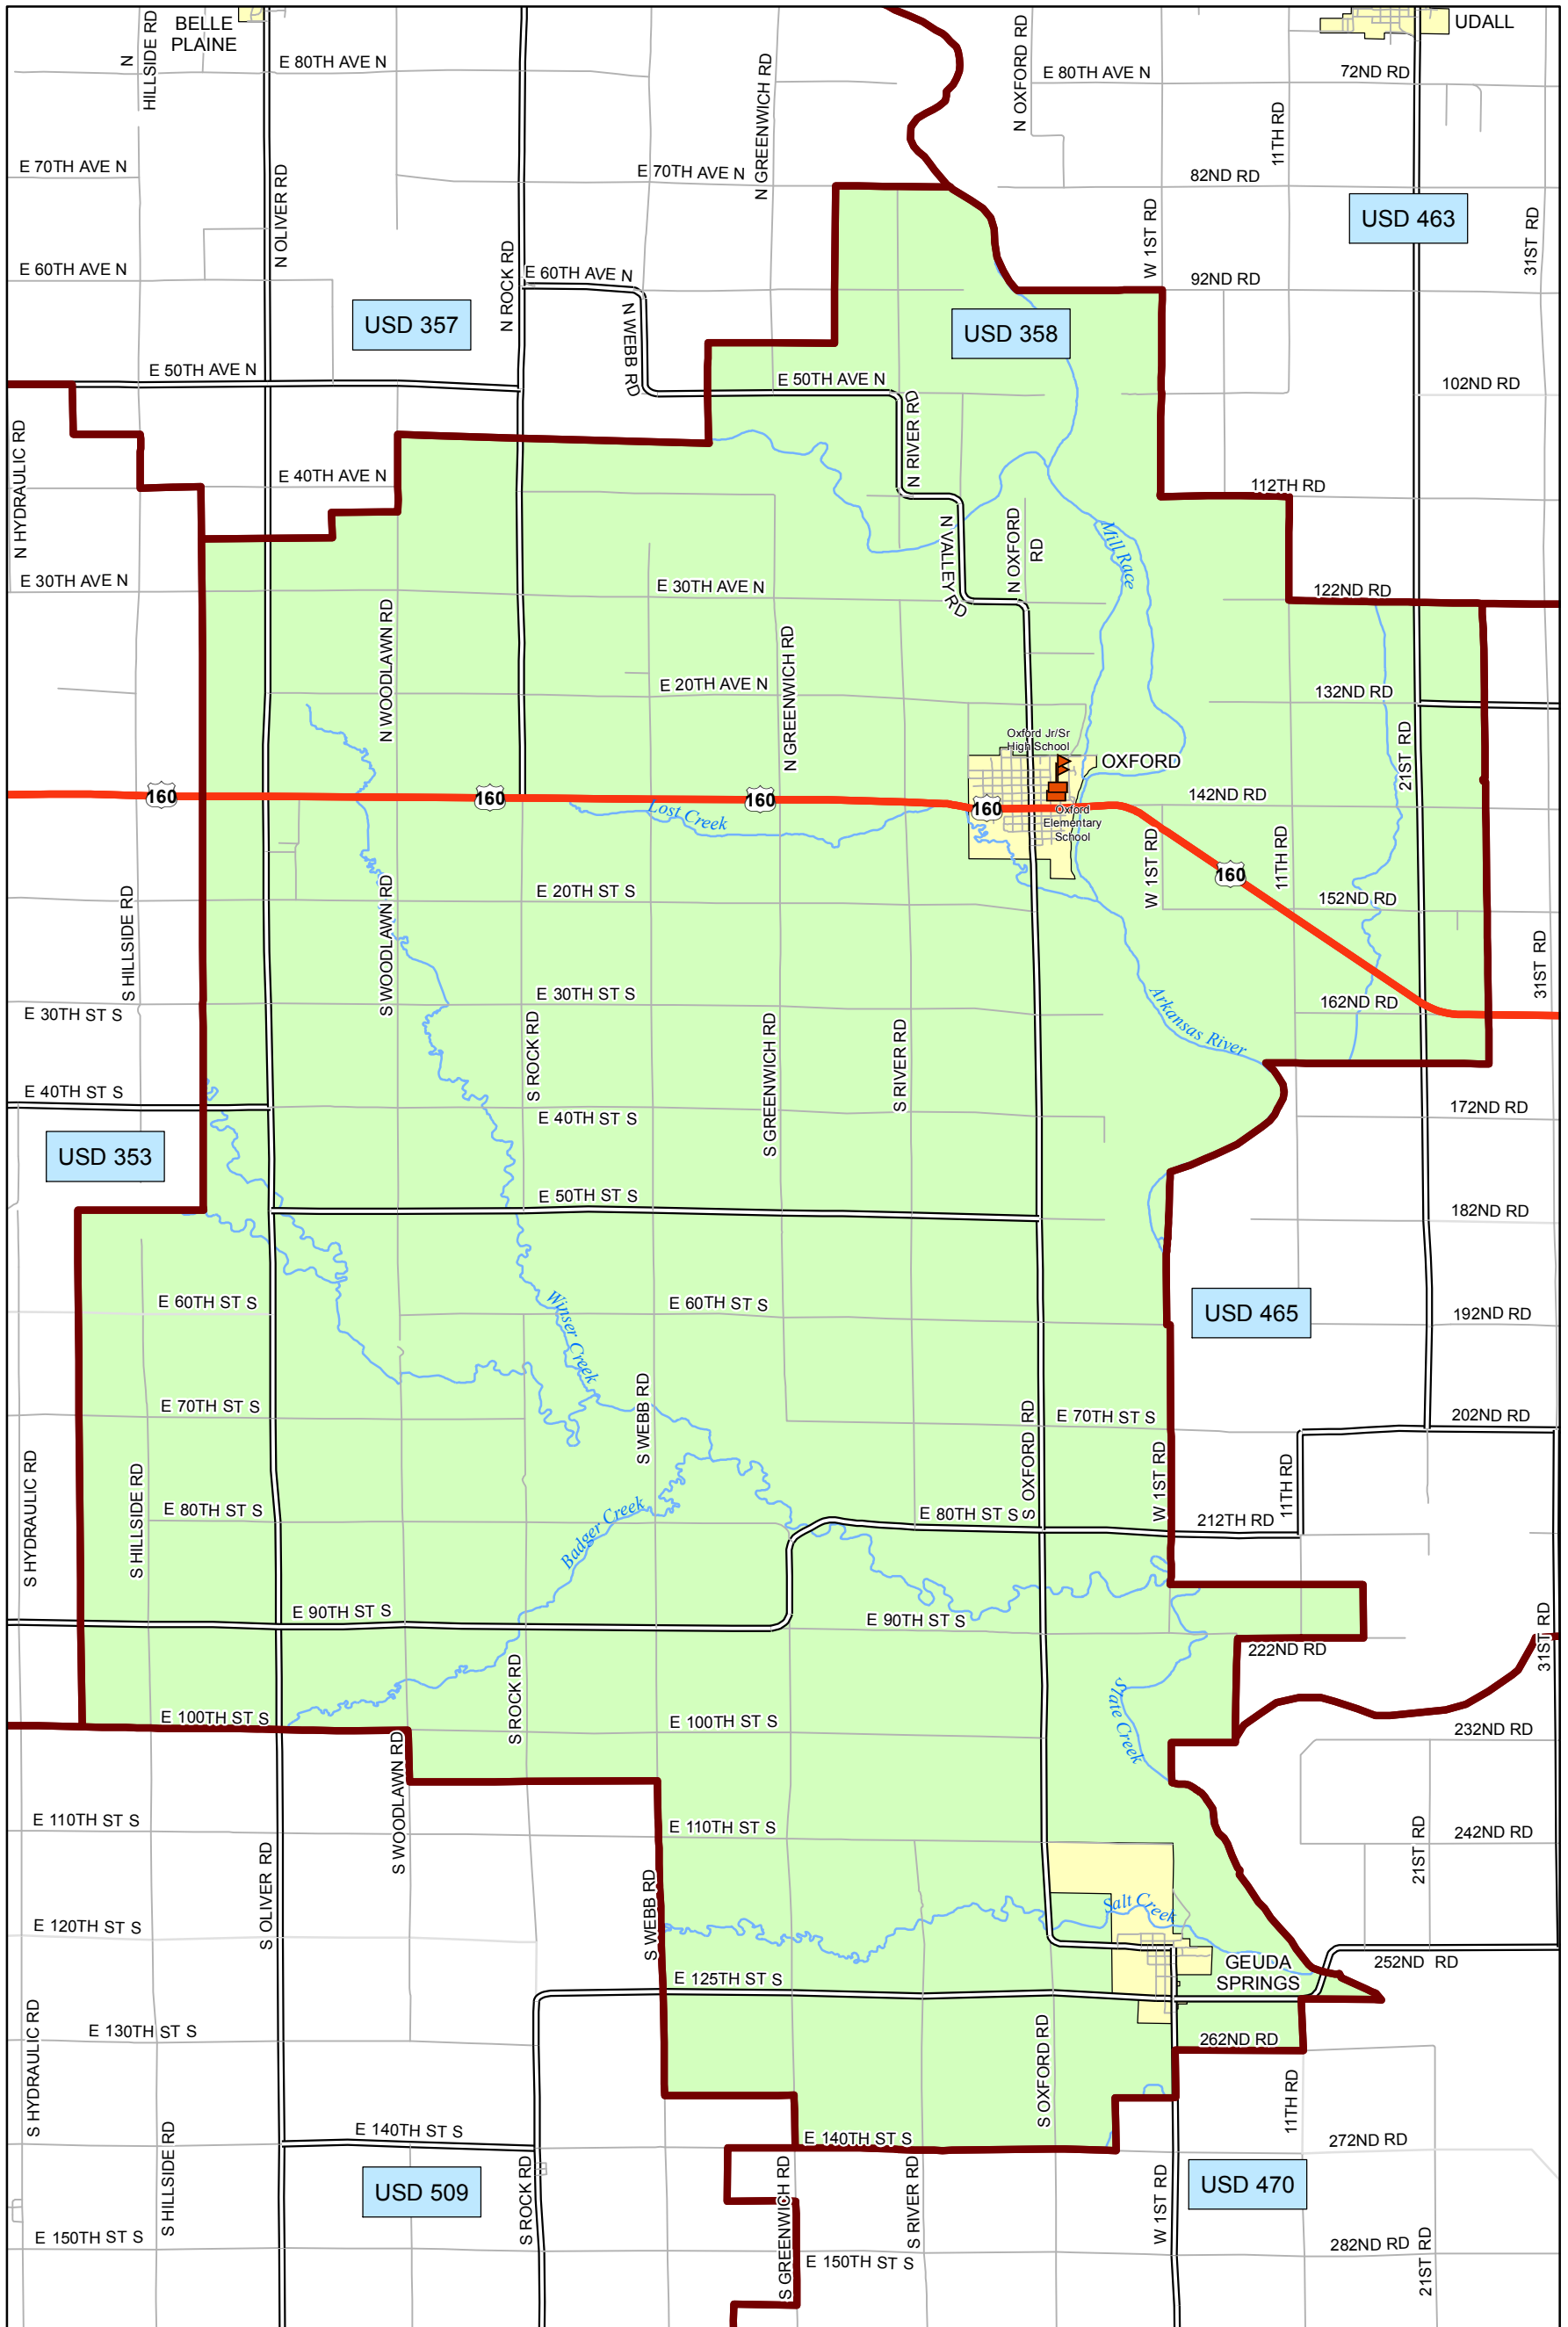

USD 358 District Map

PREPARED BY THE
KANSAS DEPARTMENT OF TRANSPORTATION
BUREAU OF TRANSPORTATION PLANNING

MAP CREATED TUESDAY, JUNE 02, 2015

KDOT makes no warranties, guarantees, or representations for accuracy of this information and assumes no liability for errors or omissions.

-  Primary/Secondary School
-  Post Secondary School
-  District Boundaries