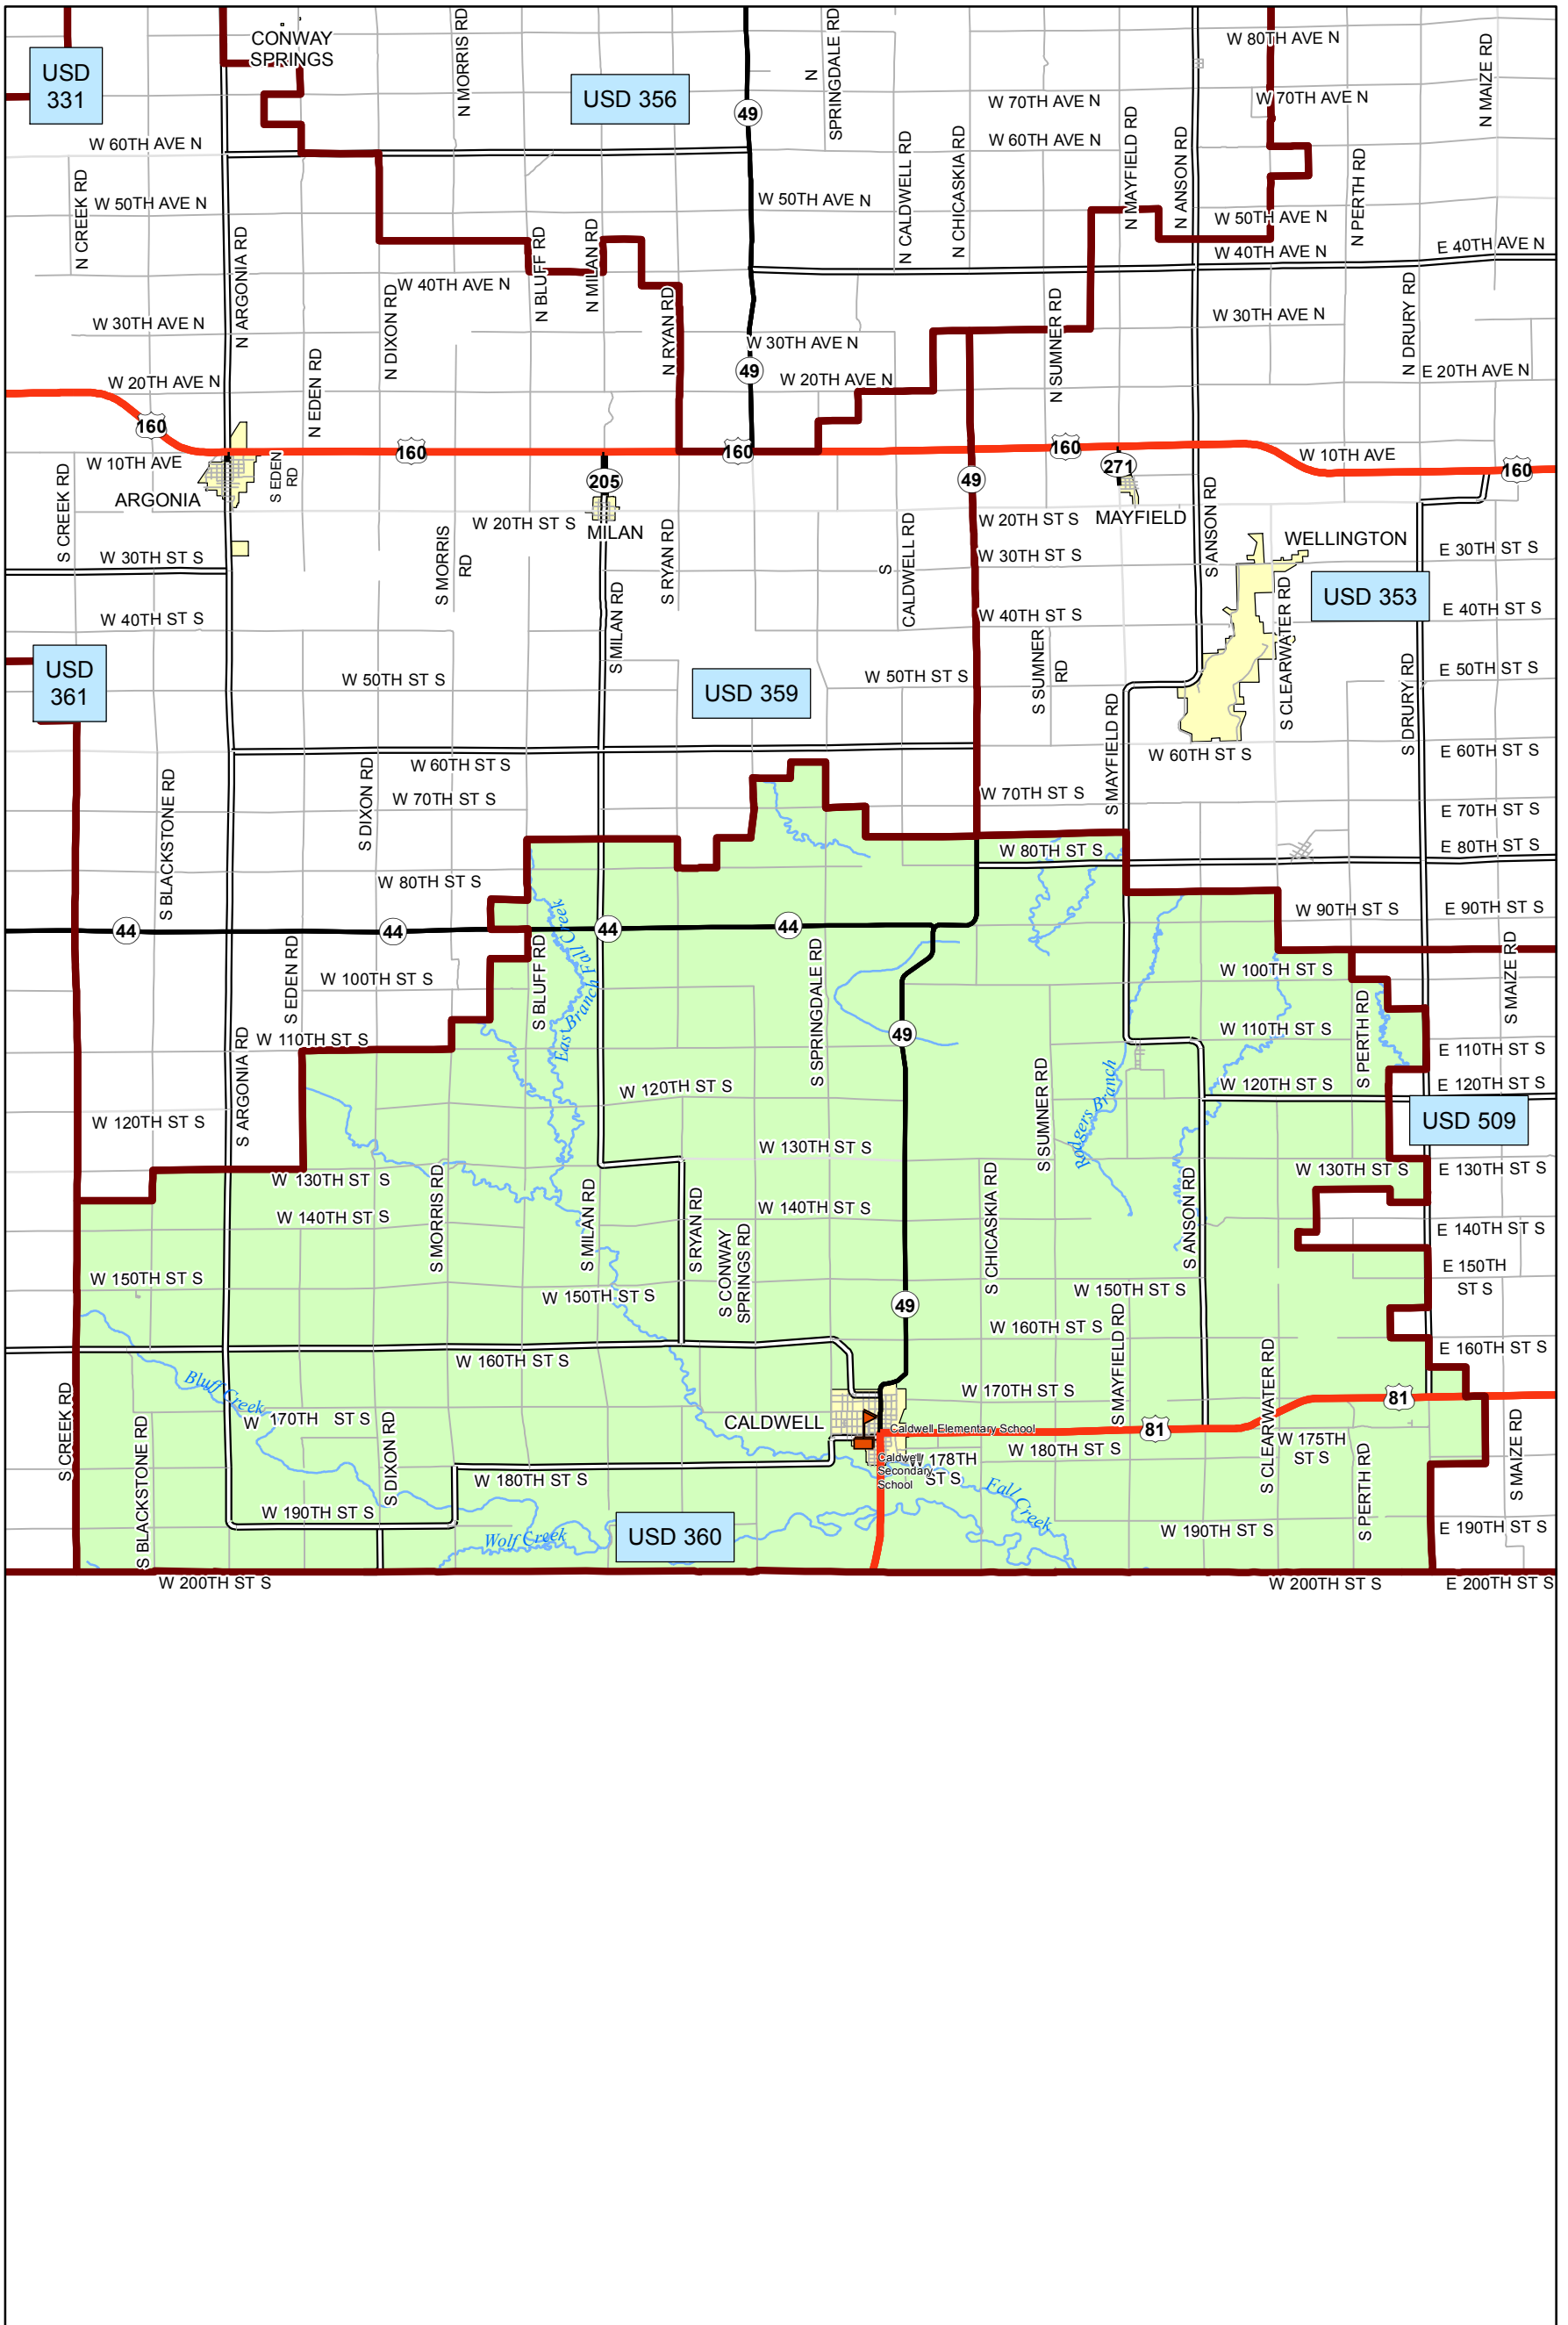

# USD 360 District Map

PREPARED BY THE  
**KANSAS DEPARTMENT OF TRANSPORTATION**  
**BUREAU OF TRANSPORTATION PLANNING**

MAP CREATED TUESDAY, JUNE 02, 2015

KDOT makes no warranties, guarantees, or representations for accuracy of this information and assumes no liability for errors or omissions.

-  Primary/Secondary School
-  Post Secondary School
-  District Boundaries