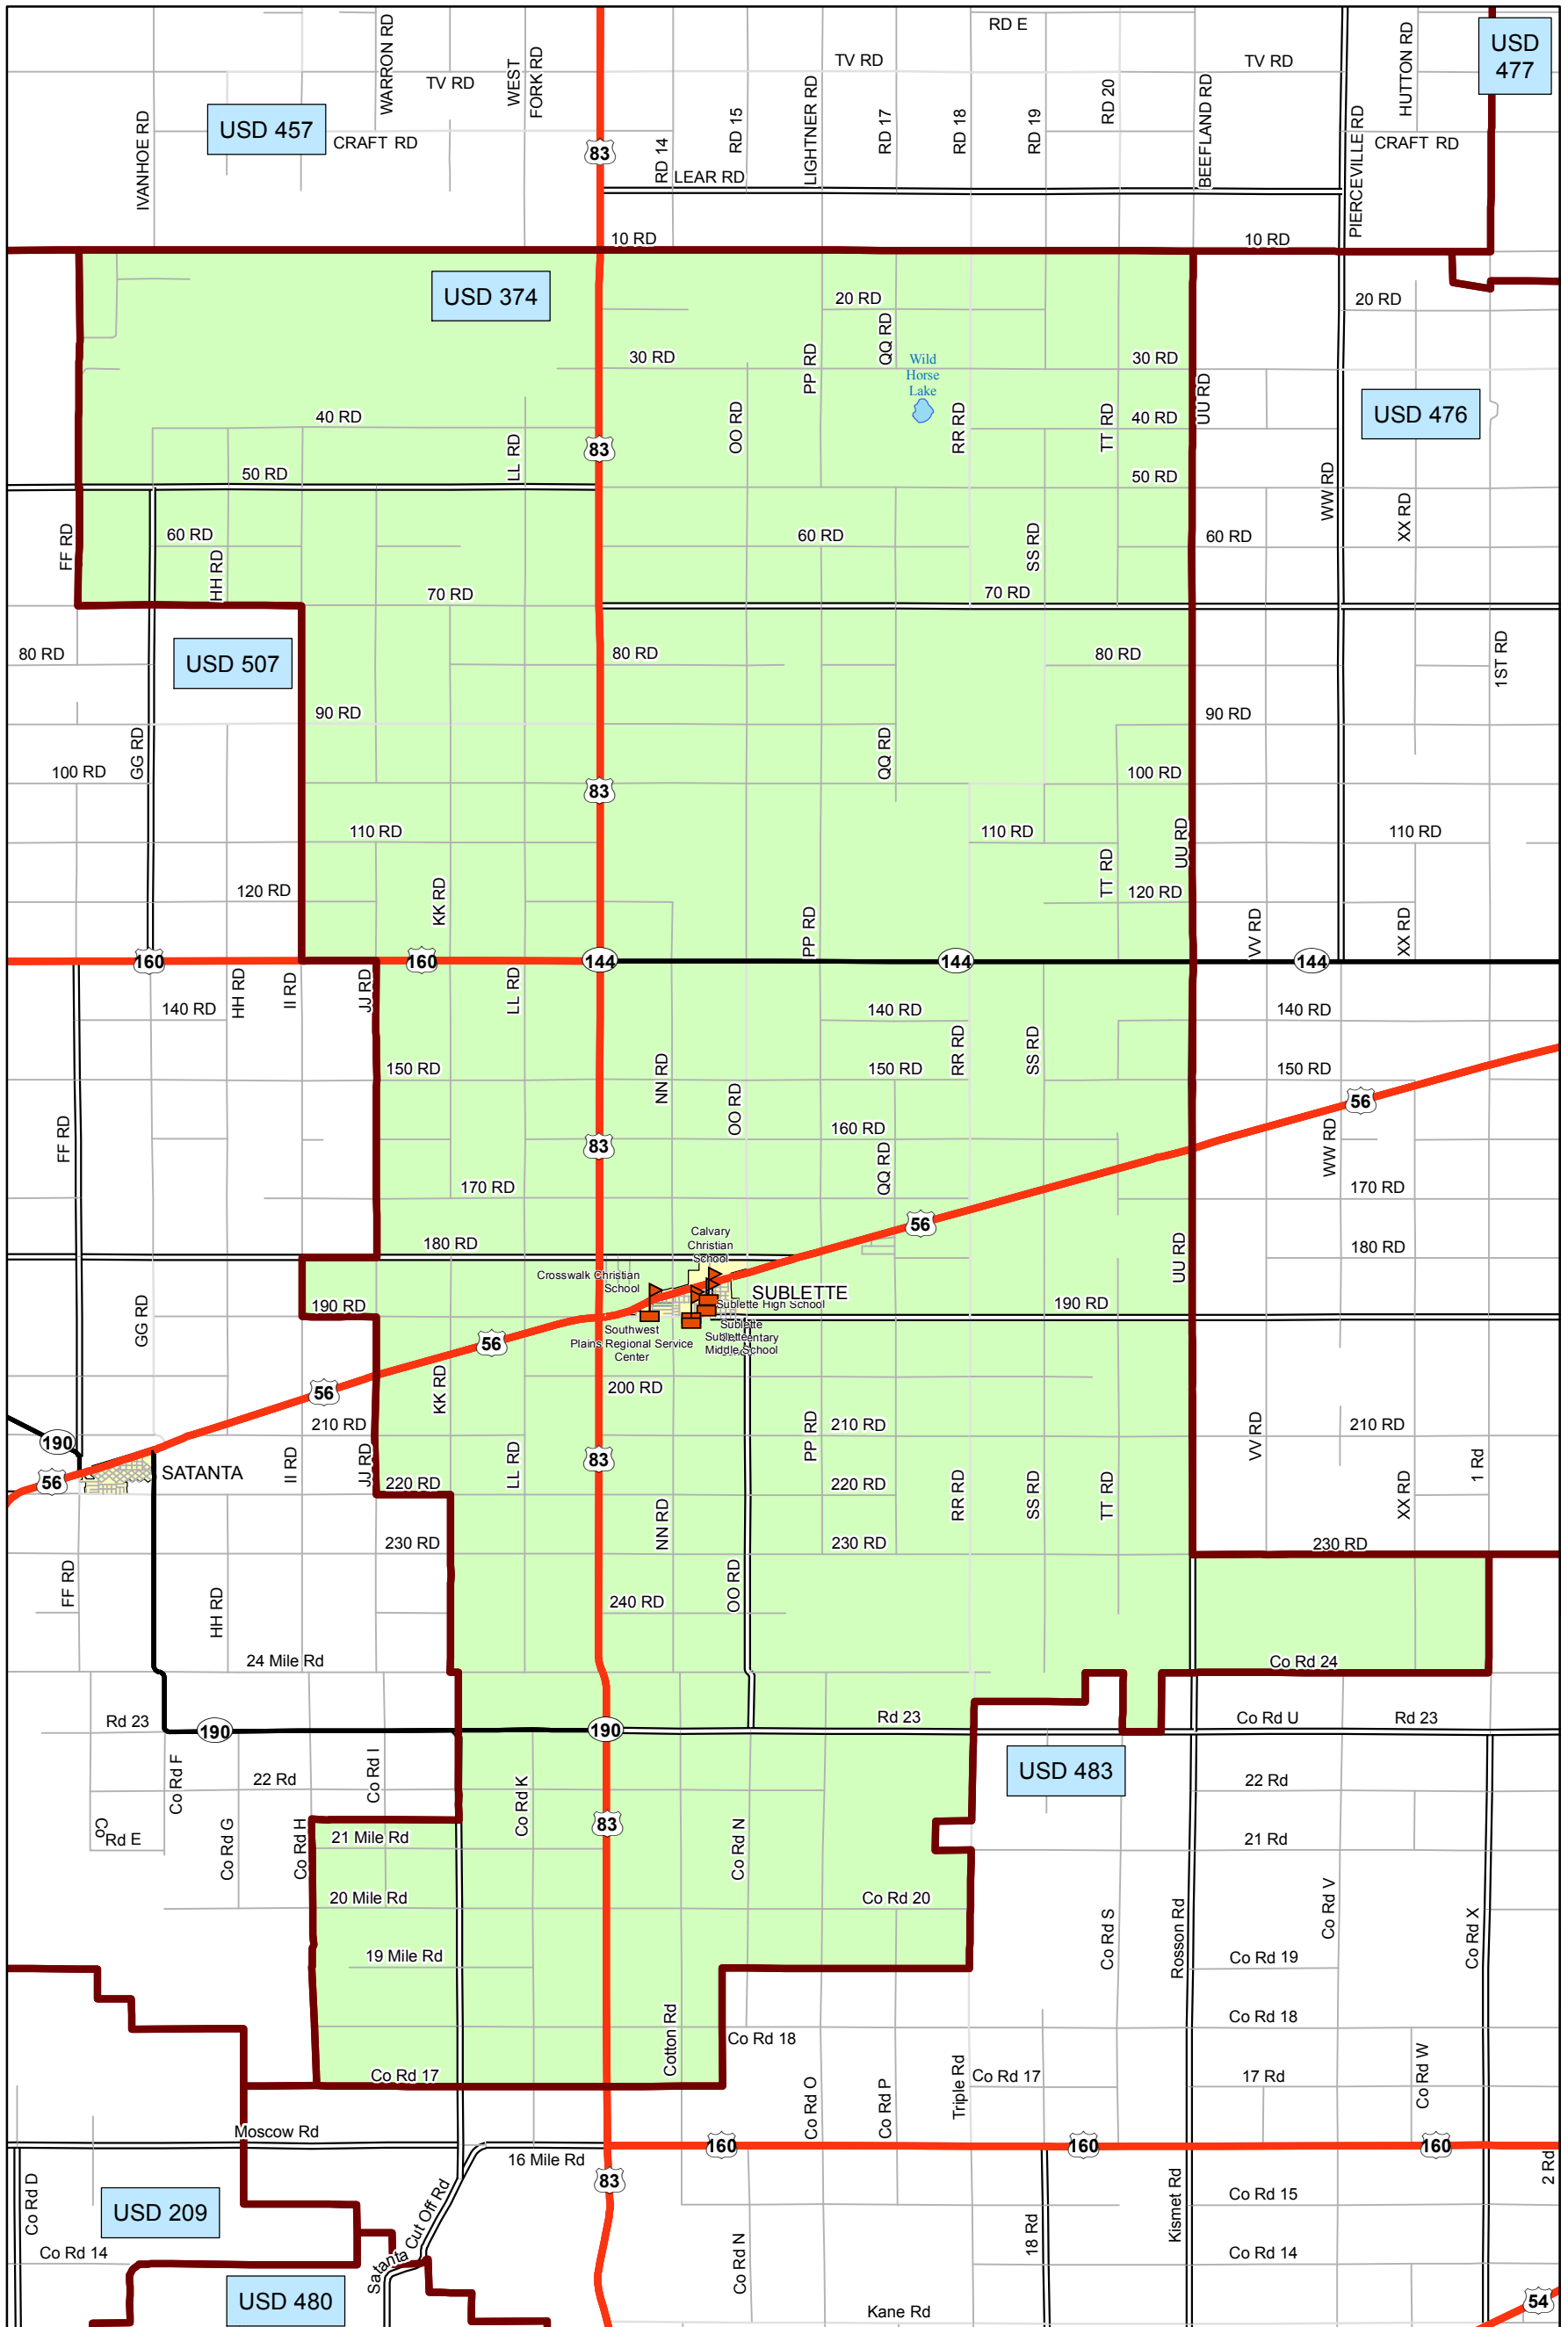

USD 374 District Map

PREPARED BY THE
KANSAS DEPARTMENT OF TRANSPORTATION
BUREAU OF TRANSPORTATION PLANNING

MAP CREATED TUESDAY, JUNE 02, 2015

KDOT makes no warranties, guarantees, or representations for accuracy of this information and assumes no liability for errors or omissions.

-  Primary/Secondary School
-  Post Secondary School
-  District Boundaries