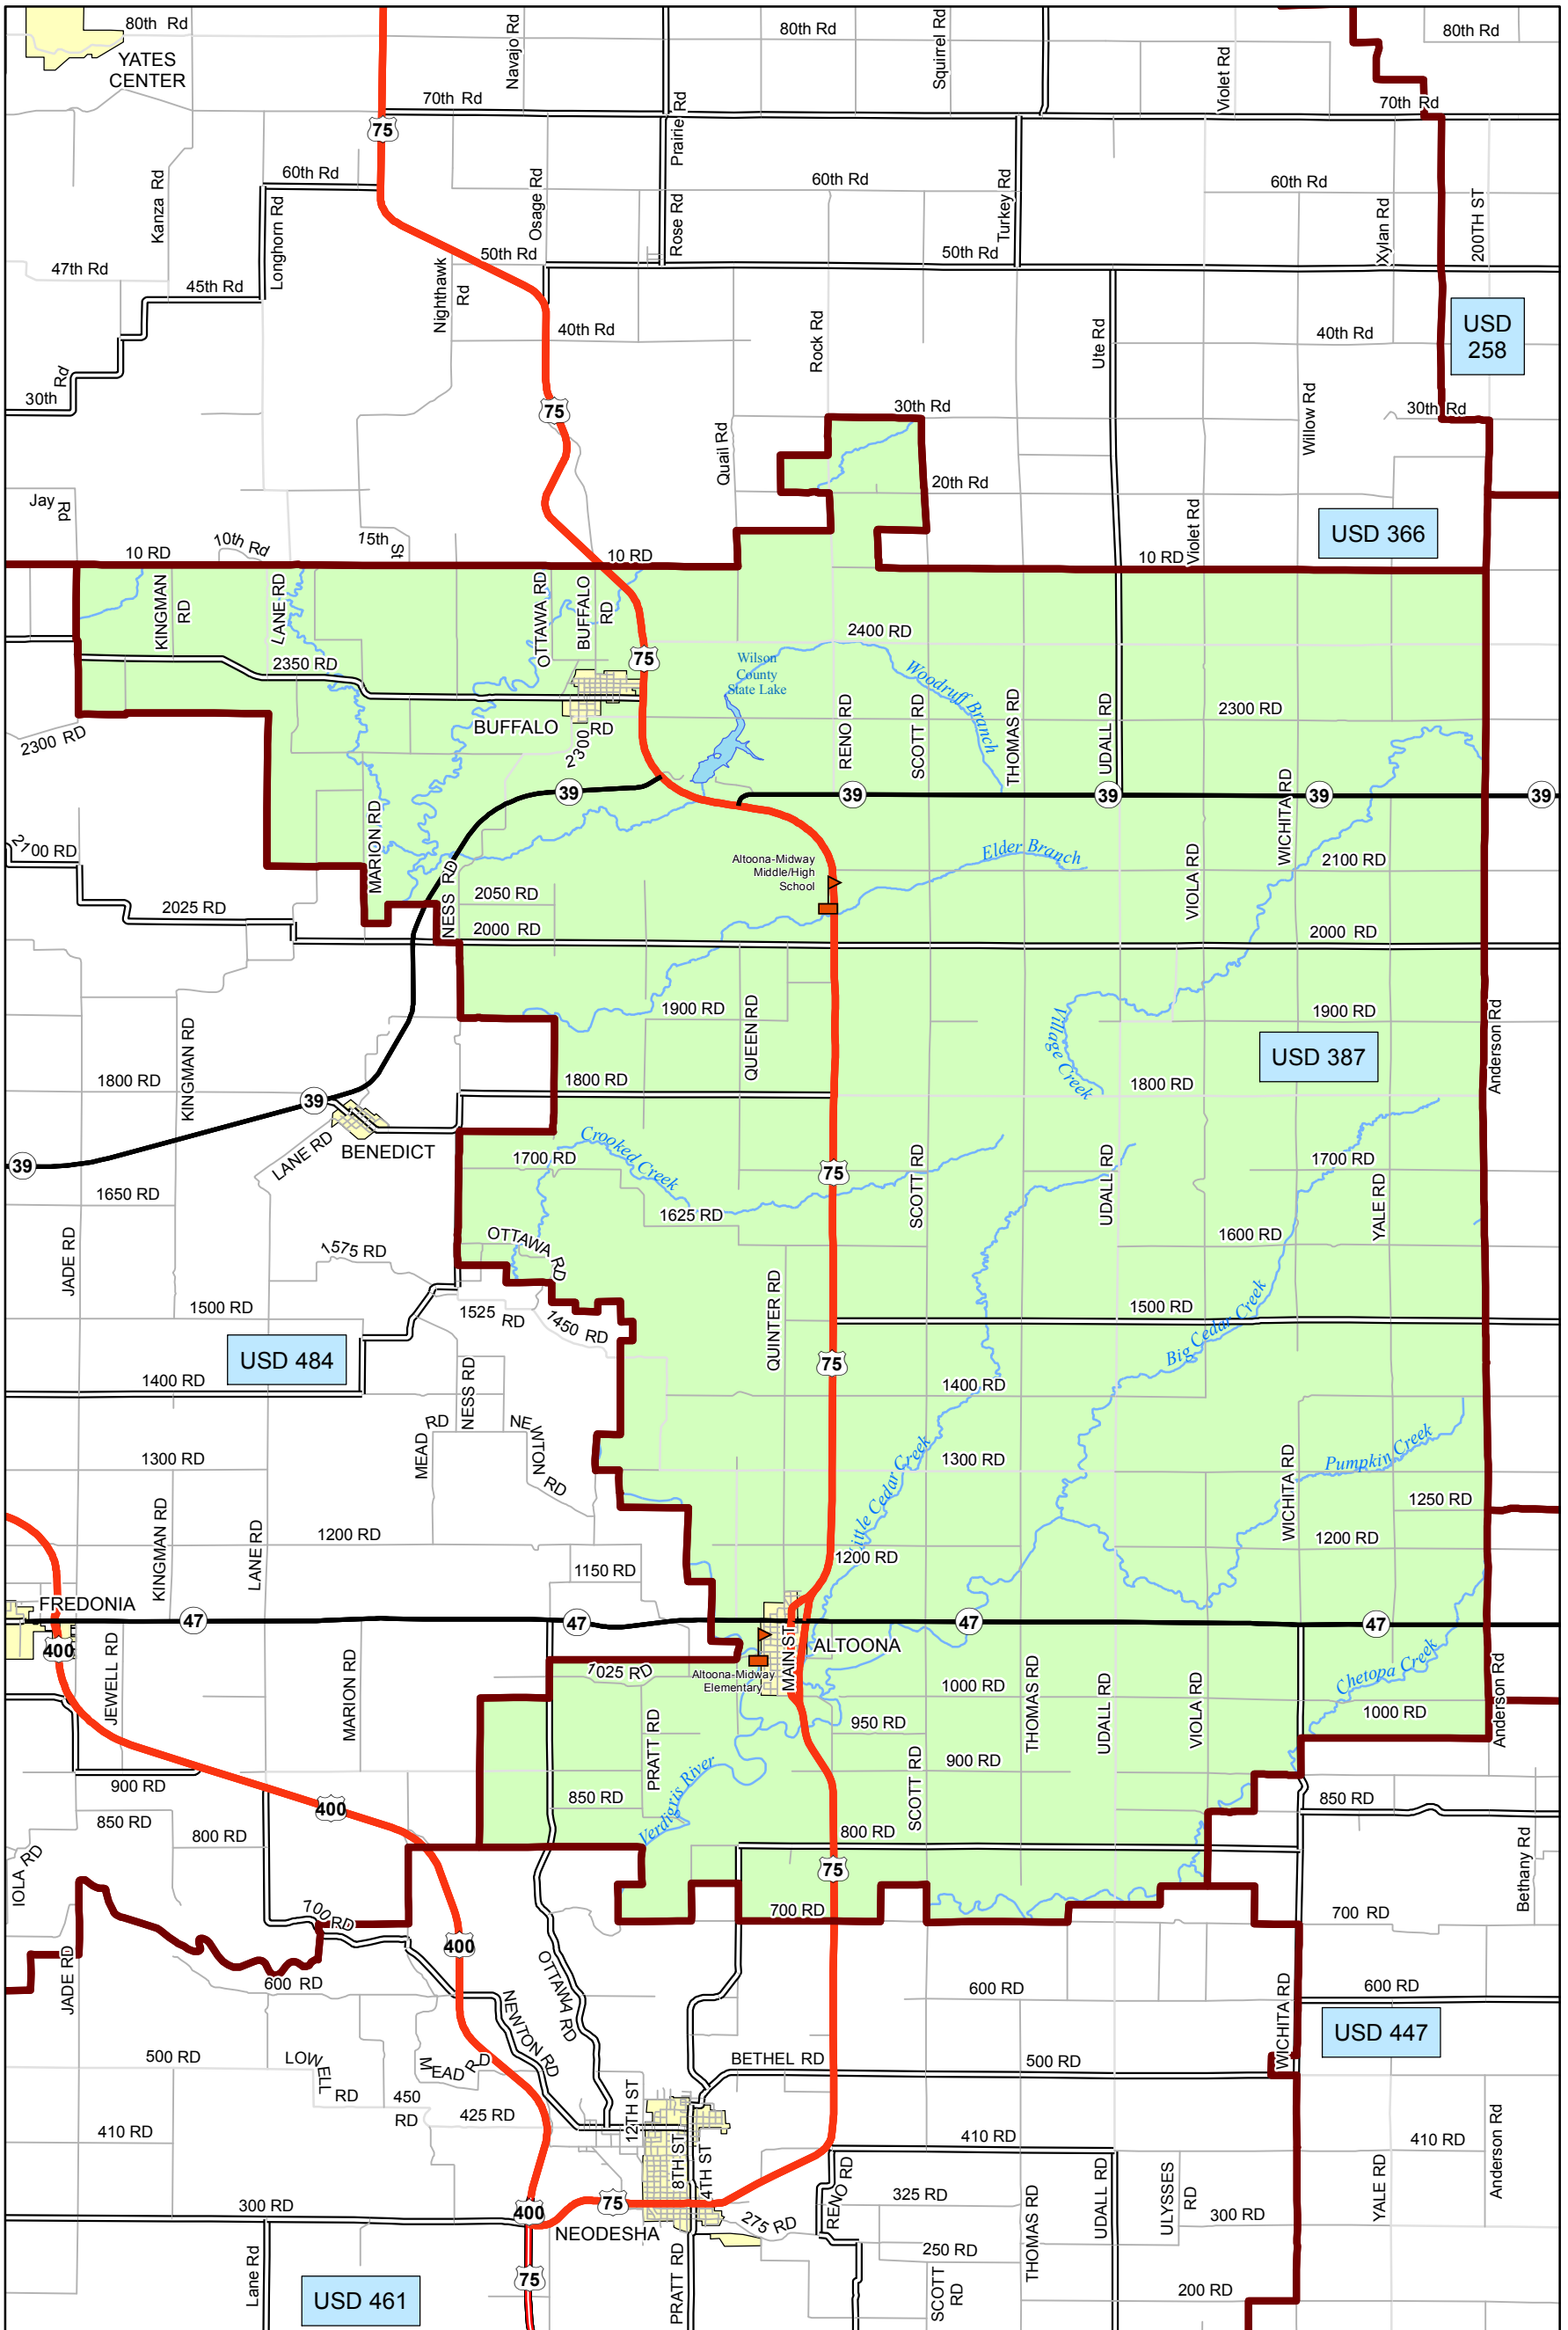

USD 387 District Map

PREPARED BY THE
KANSAS DEPARTMENT OF TRANSPORTATION
BUREAU OF TRANSPORTATION PLANNING

MAP CREATED TUESDAY, JUNE 02, 2015

KDOT makes no warranties, guarantees, or representations for accuracy of this information and assumes no liability for errors or omissions.

-  Primary/Secondary School
-  Post Secondary School
-  District Boundaries