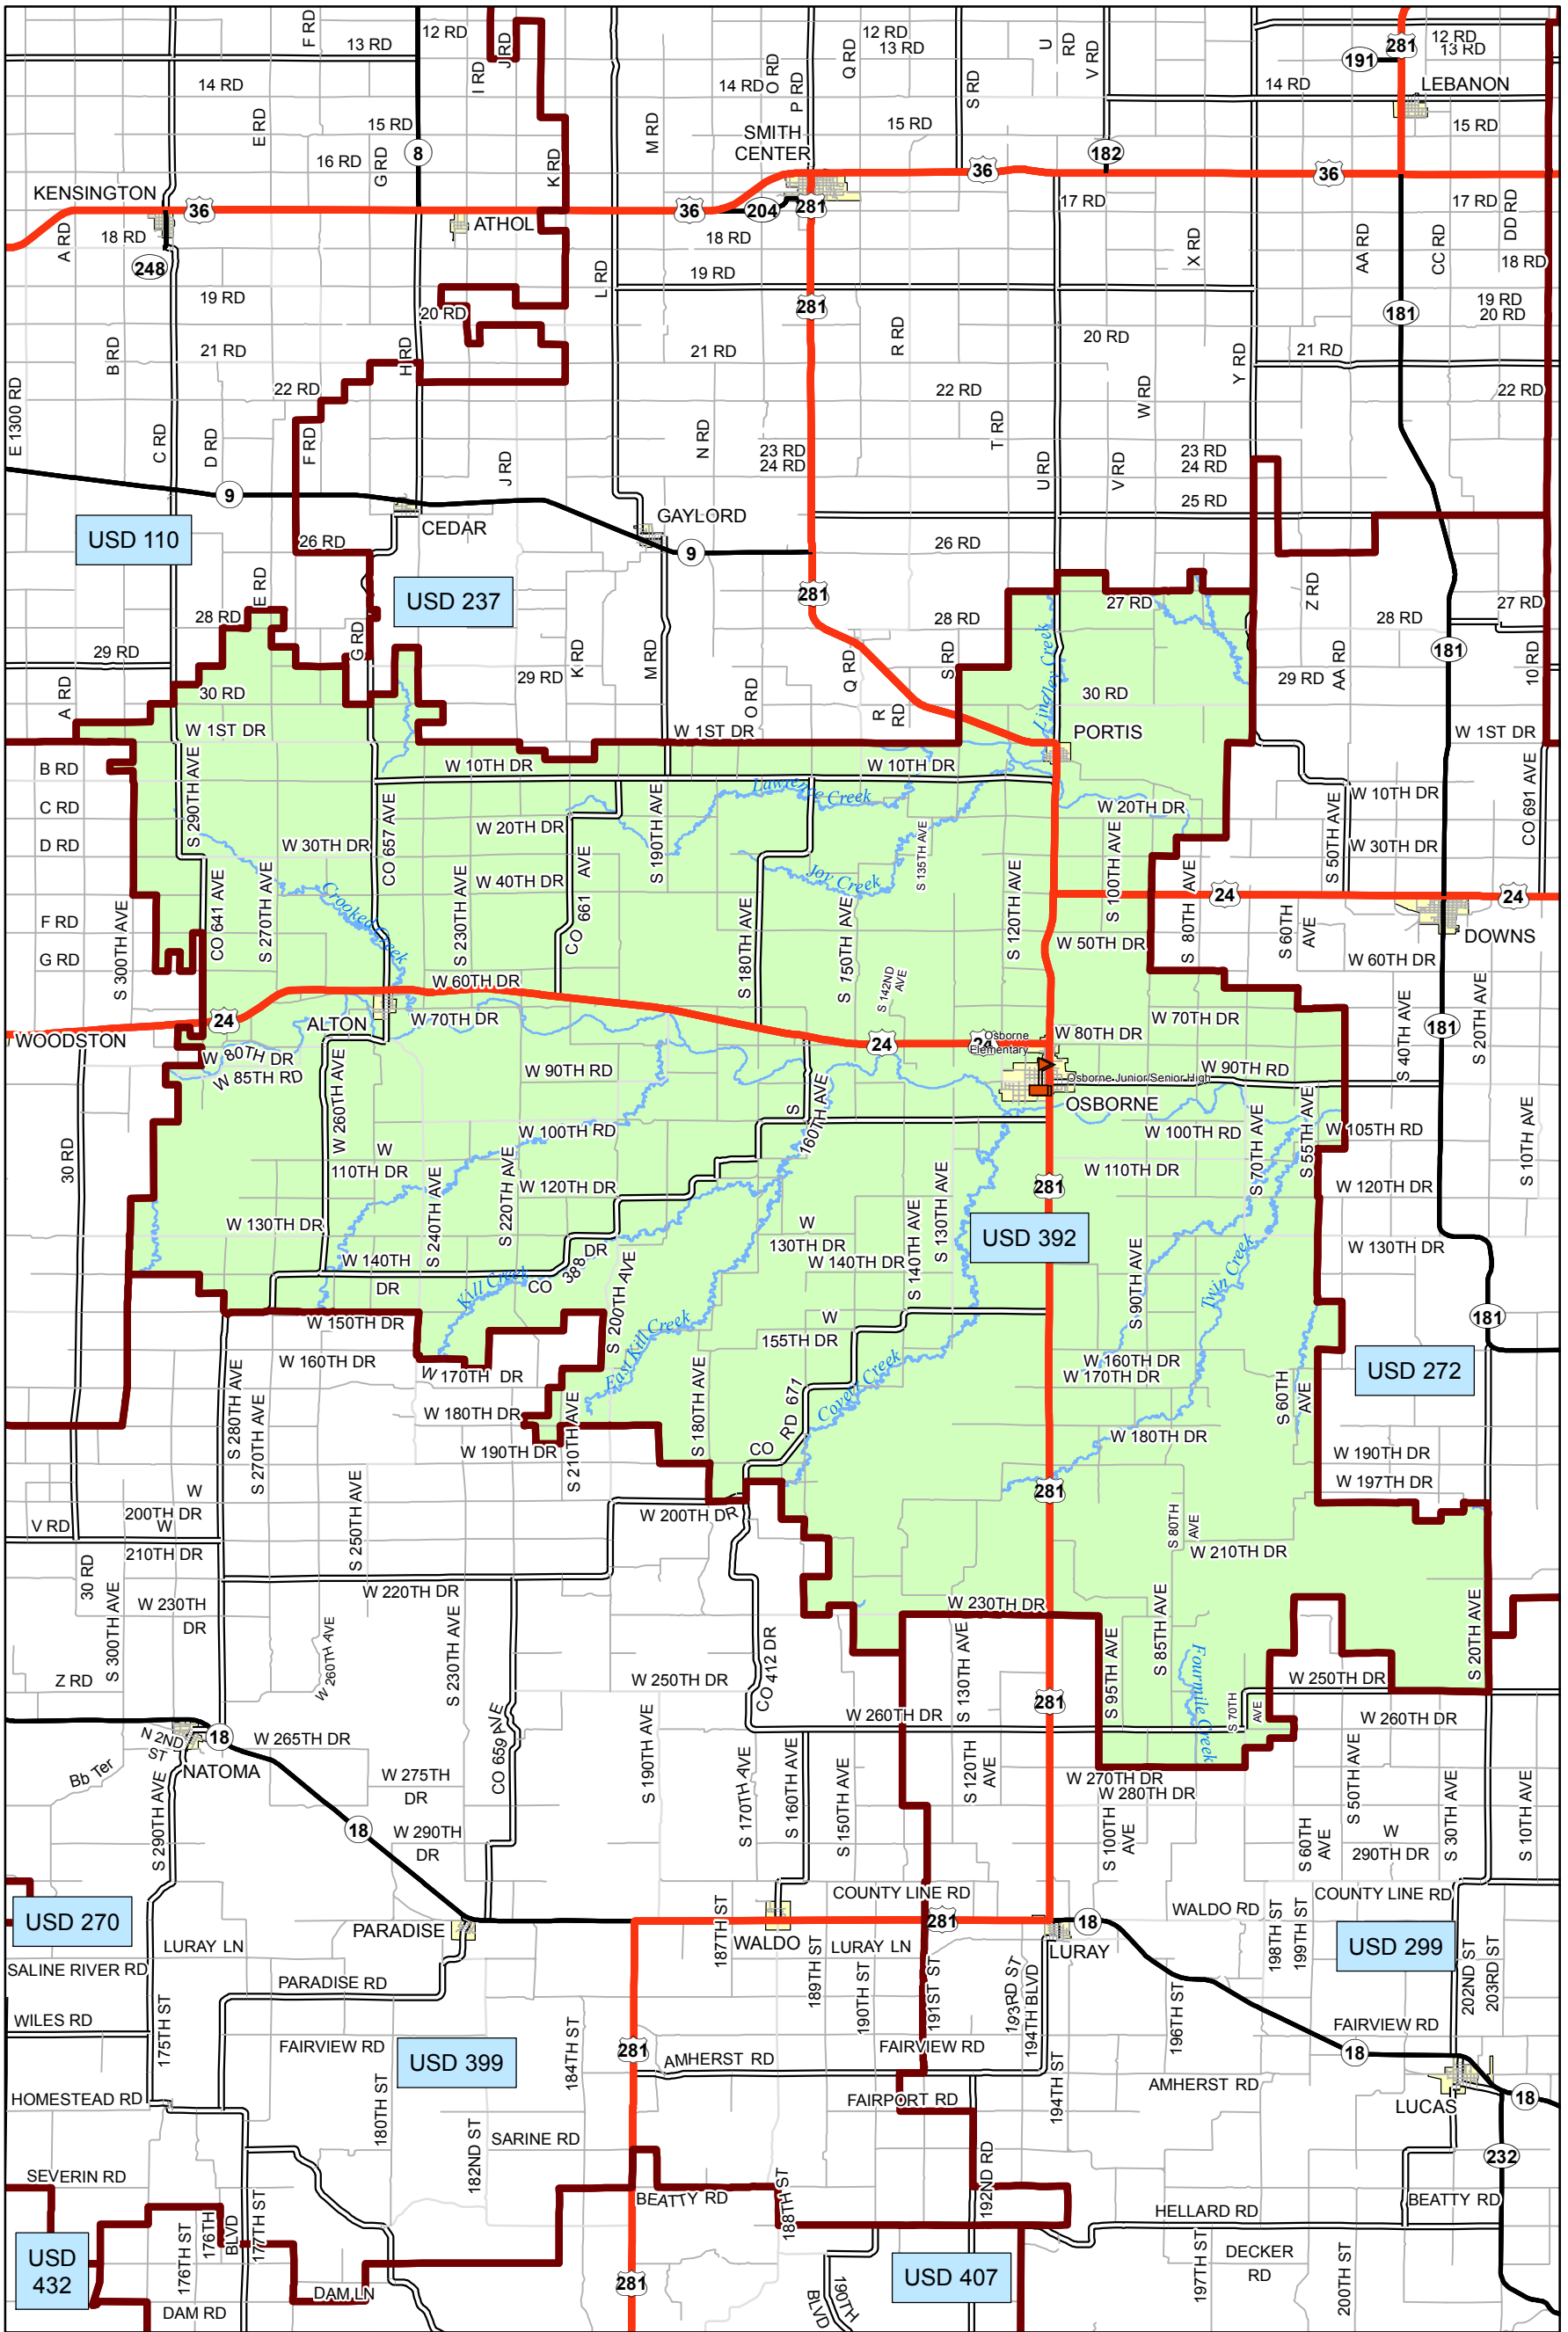

USD 392 District Map

PREPARED BY THE
KANSAS DEPARTMENT OF TRANSPORTATION
BUREAU OF TRANSPORTATION PLANNING

MAP CREATED TUESDAY, JUNE 02, 2015

KDOT makes no warranties, guarantees, or representations for accuracy of this information and assumes no liability for errors or omissions.

-  Primary/Secondary School
-  Post Secondary School
-  District Boundaries