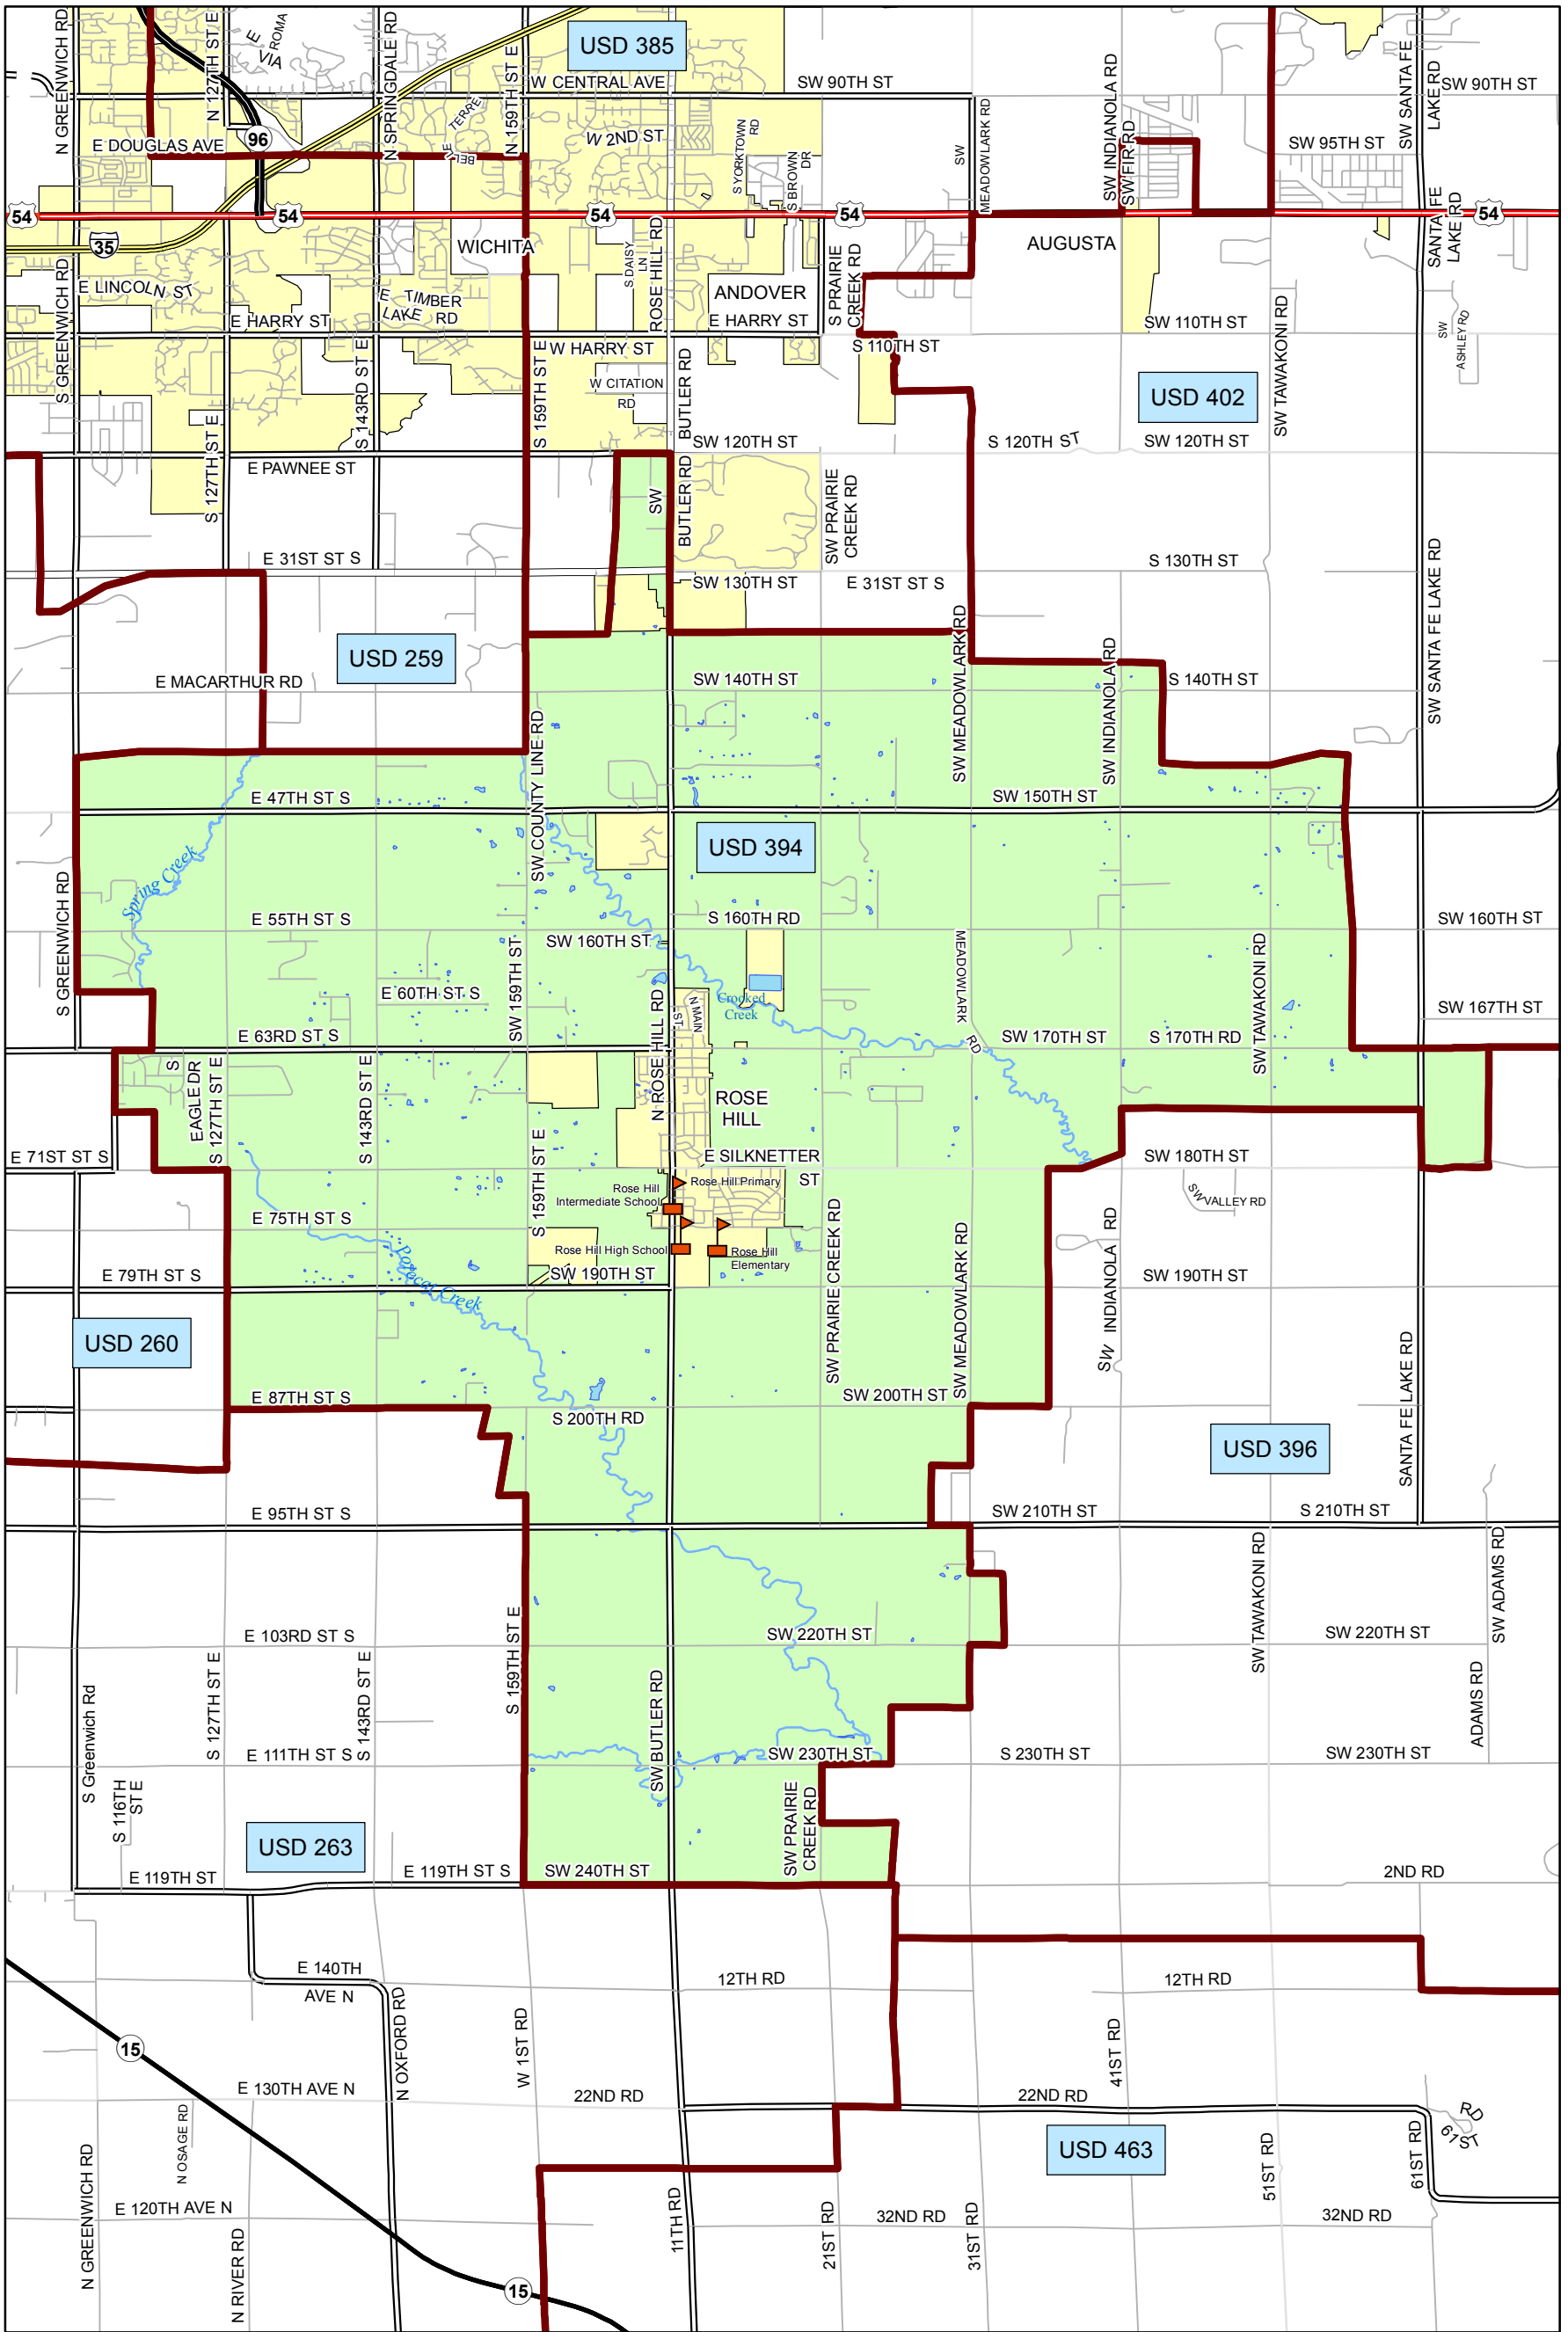

USD 394 District Map

PREPARED BY THE
KANSAS DEPARTMENT OF TRANSPORTATION
BUREAU OF TRANSPORTATION PLANNING

MAP CREATED TUESDAY, JUNE 02, 2015

KDOT makes no warranties, guarantees, or representations for accuracy of this information and assumes no liability for errors or omissions.

-  Primary/Secondary School
-  Post Secondary School
-  District Boundaries