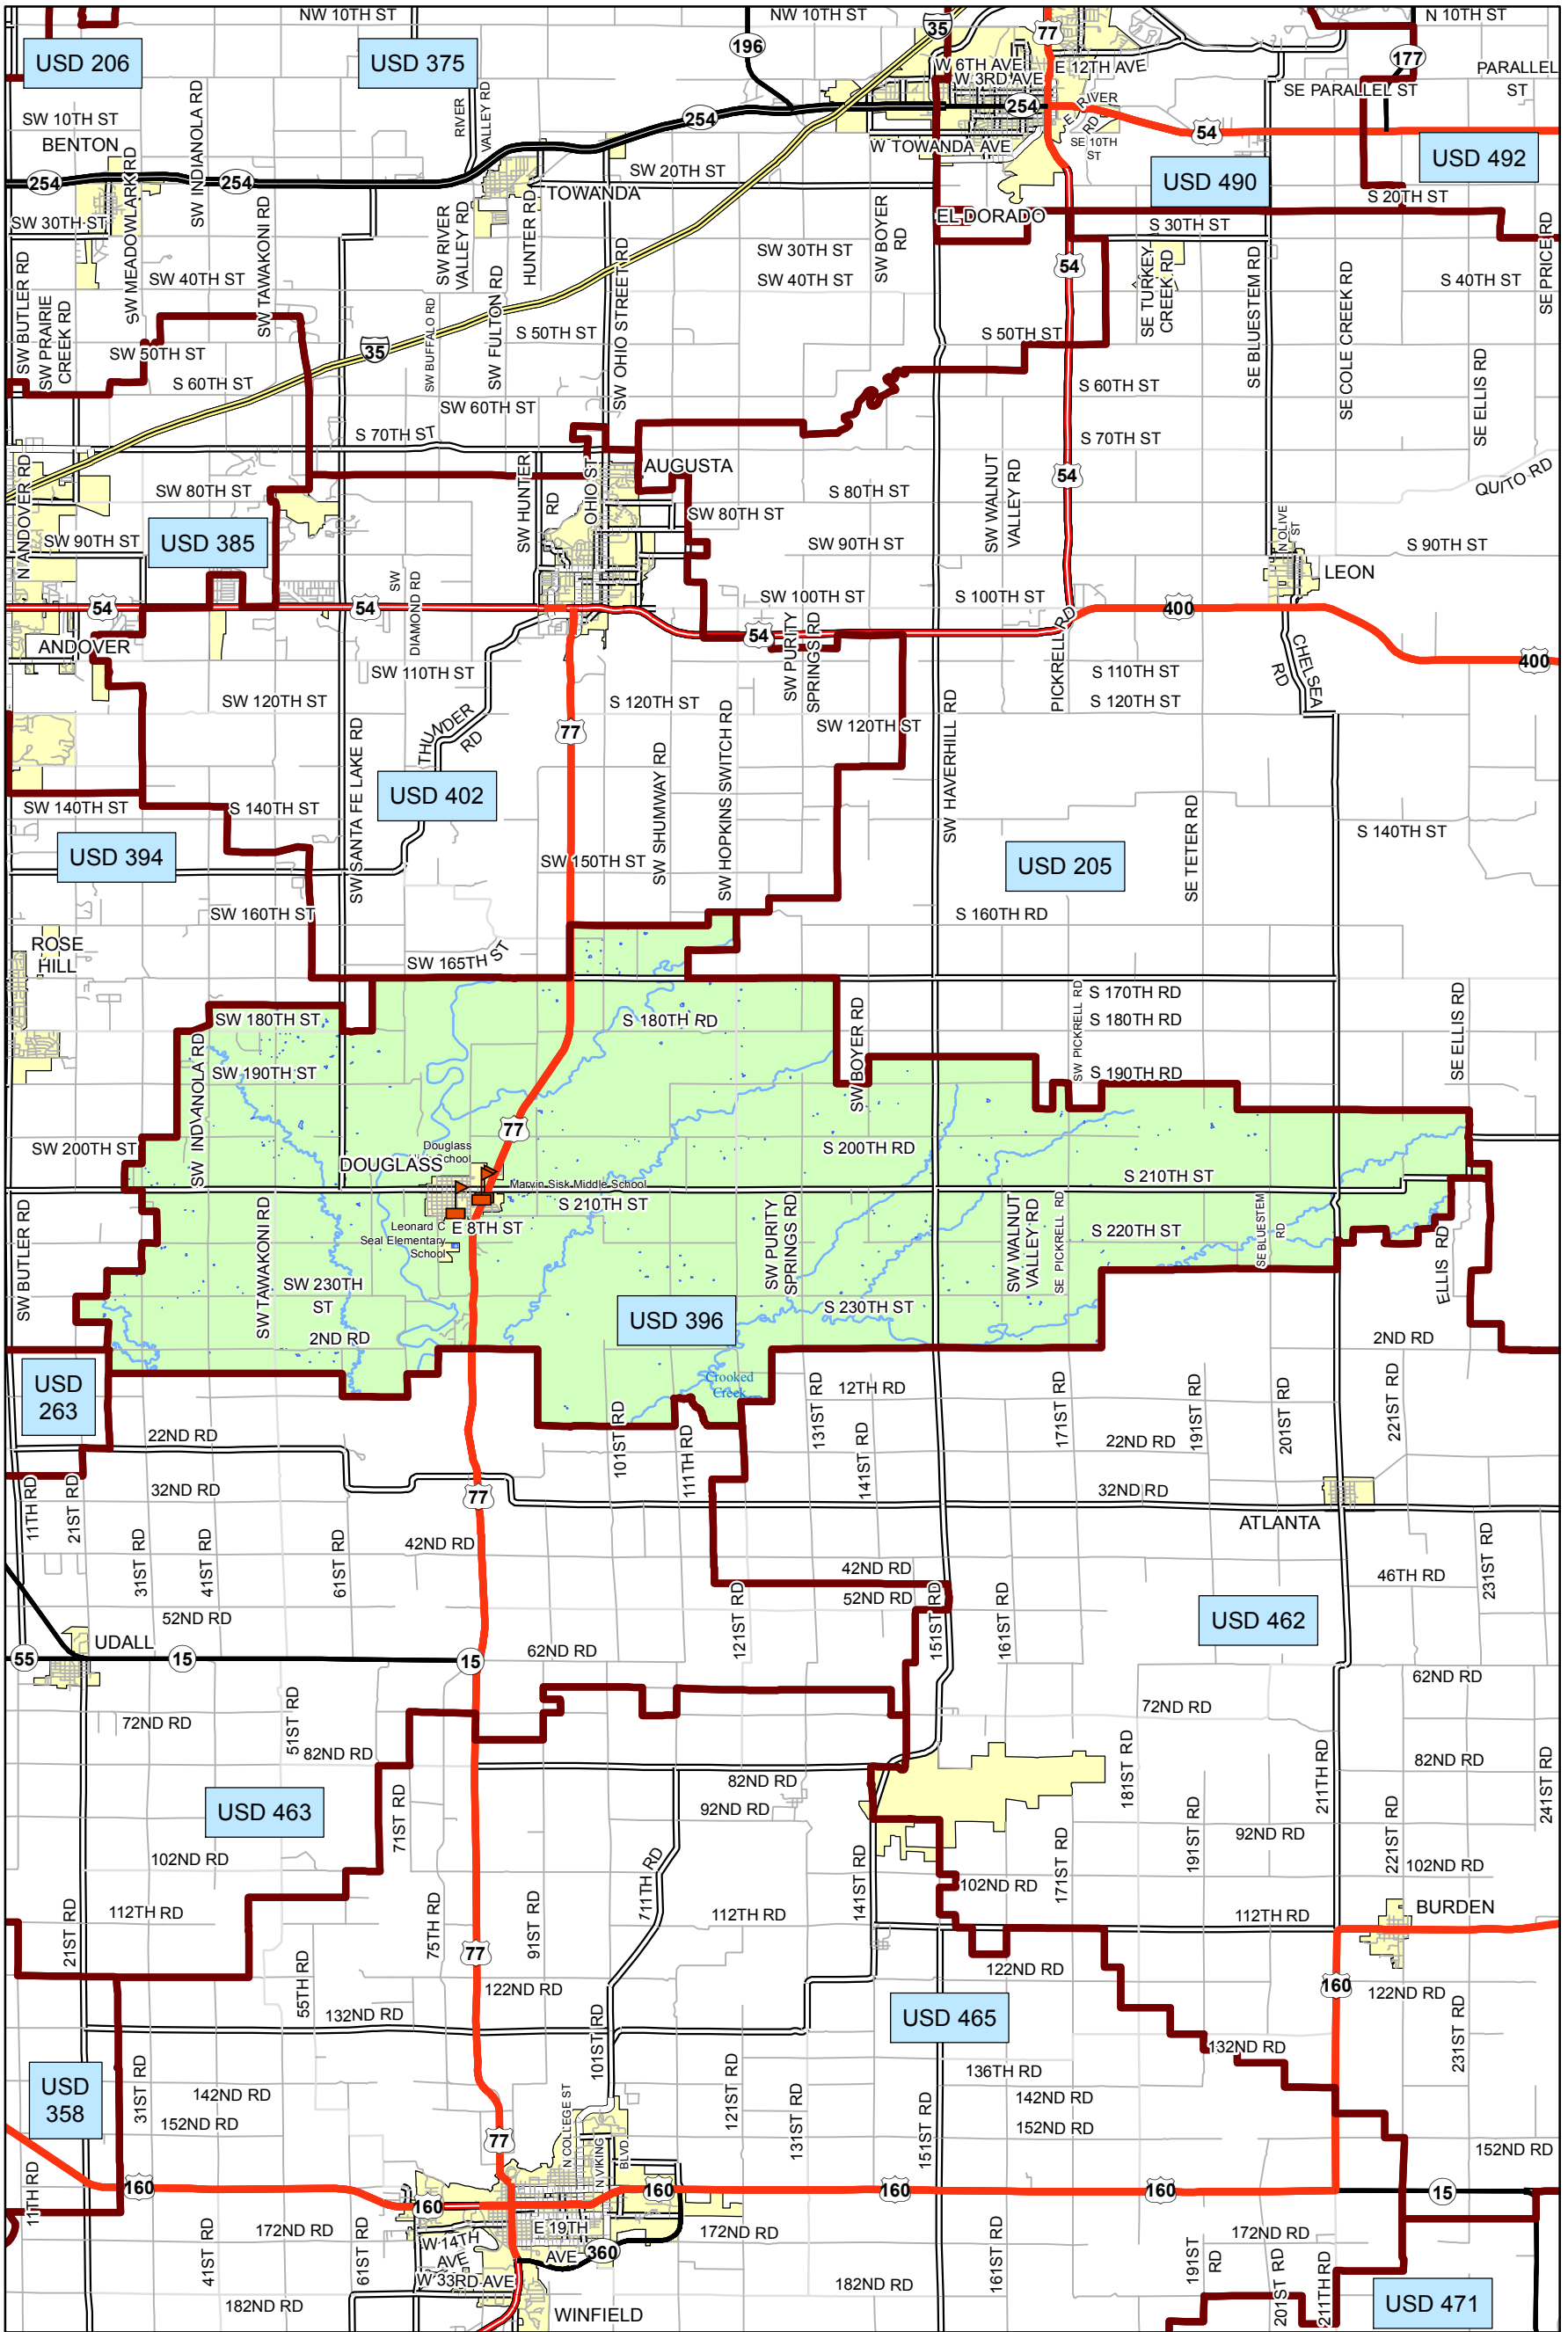

# USD 396 District Map

PREPARED BY THE  
**KANSAS DEPARTMENT OF TRANSPORTATION**  
**BUREAU OF TRANSPORTATION PLANNING**

MAP CREATED TUESDAY, JUNE 02, 2015

KDOT makes no warranties, guarantees, or representations for accuracy of this information and assumes no liability for errors or omissions.

-  Primary/Secondary School
-  Post Secondary School
-  District Boundaries