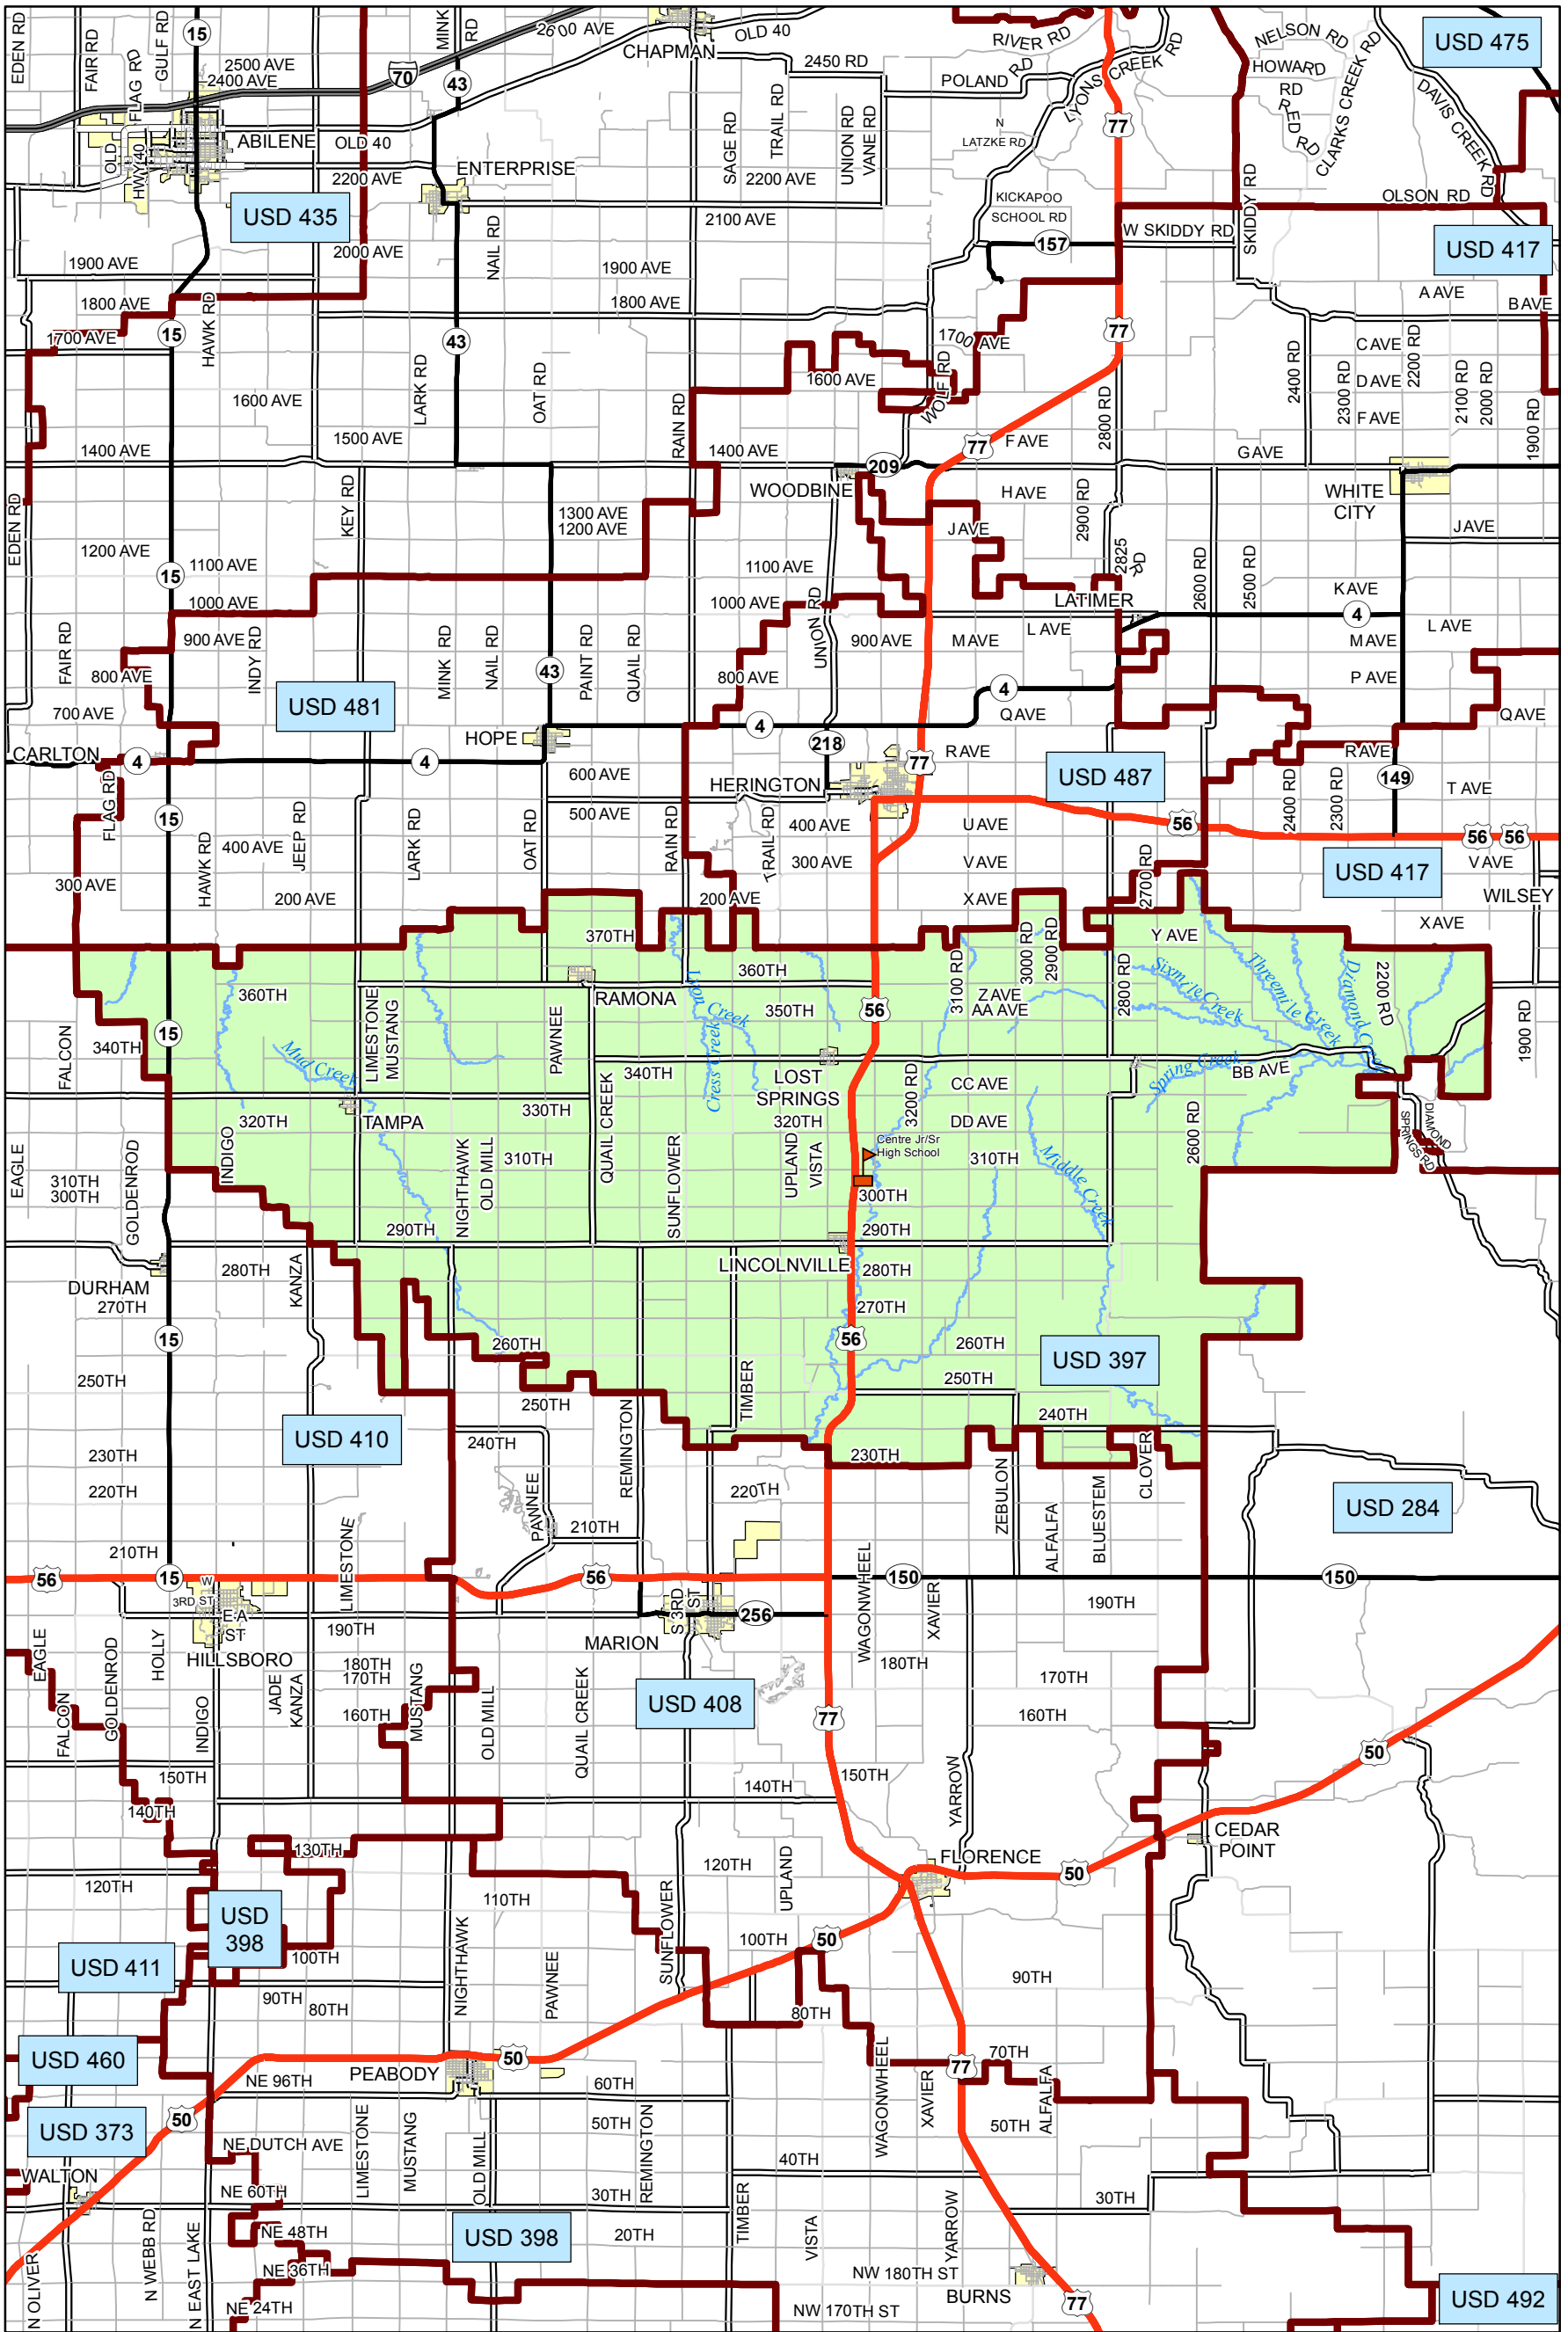

USD 397 District Map

PREPARED BY THE
KANSAS DEPARTMENT OF TRANSPORTATION
BUREAU OF TRANSPORTATION PLANNING

MAP CREATED TUESDAY, JUNE 02, 2015

KDOT makes no warranties, guarantees, or representations for accuracy of this information and assumes no liability for errors or omissions.

-  Primary/Secondary School
-  Post Secondary School
-  District Boundaries