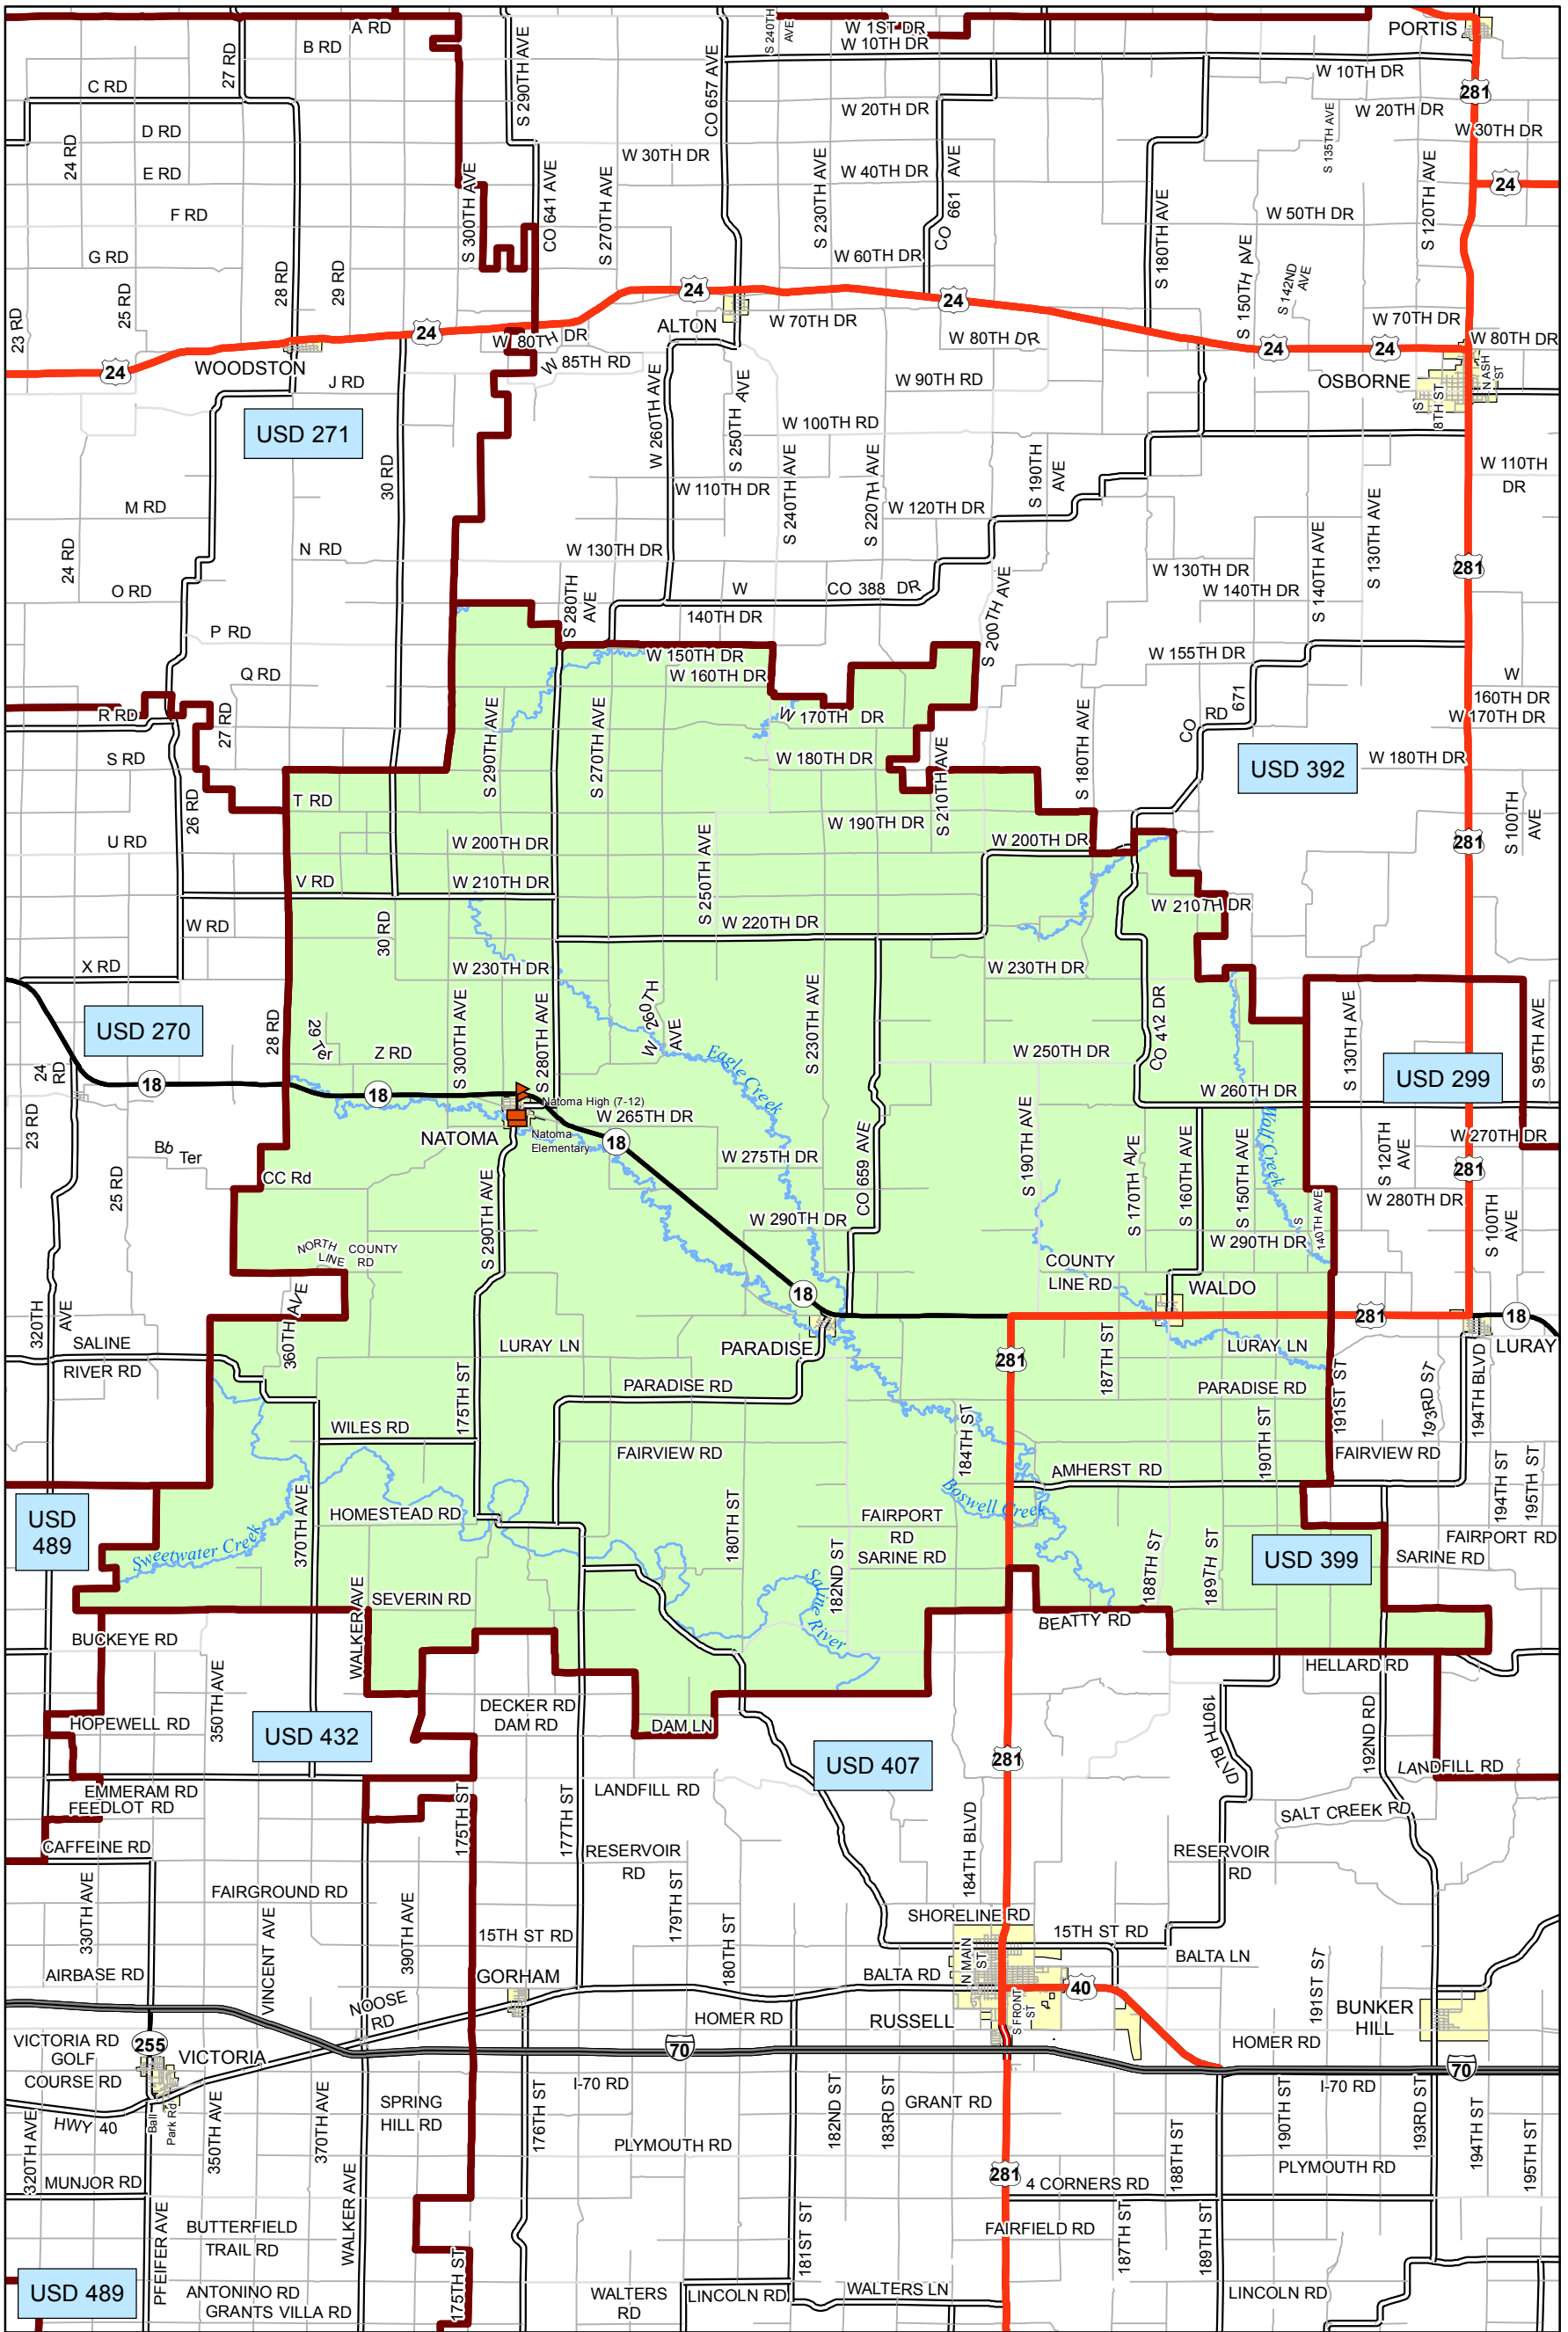

USD 399 District Map

PREPARED BY THE
KANSAS DEPARTMENT OF TRANSPORTATION
BUREAU OF TRANSPORTATION PLANNING

MAP CREATED TUESDAY, JUNE 02, 2015

KDOT makes no warranties, guarantees, or representations for accuracy of this information and assumes no liability for errors or omissions.

-  Primary/Secondary School
-  Post Secondary School
-  District Boundaries