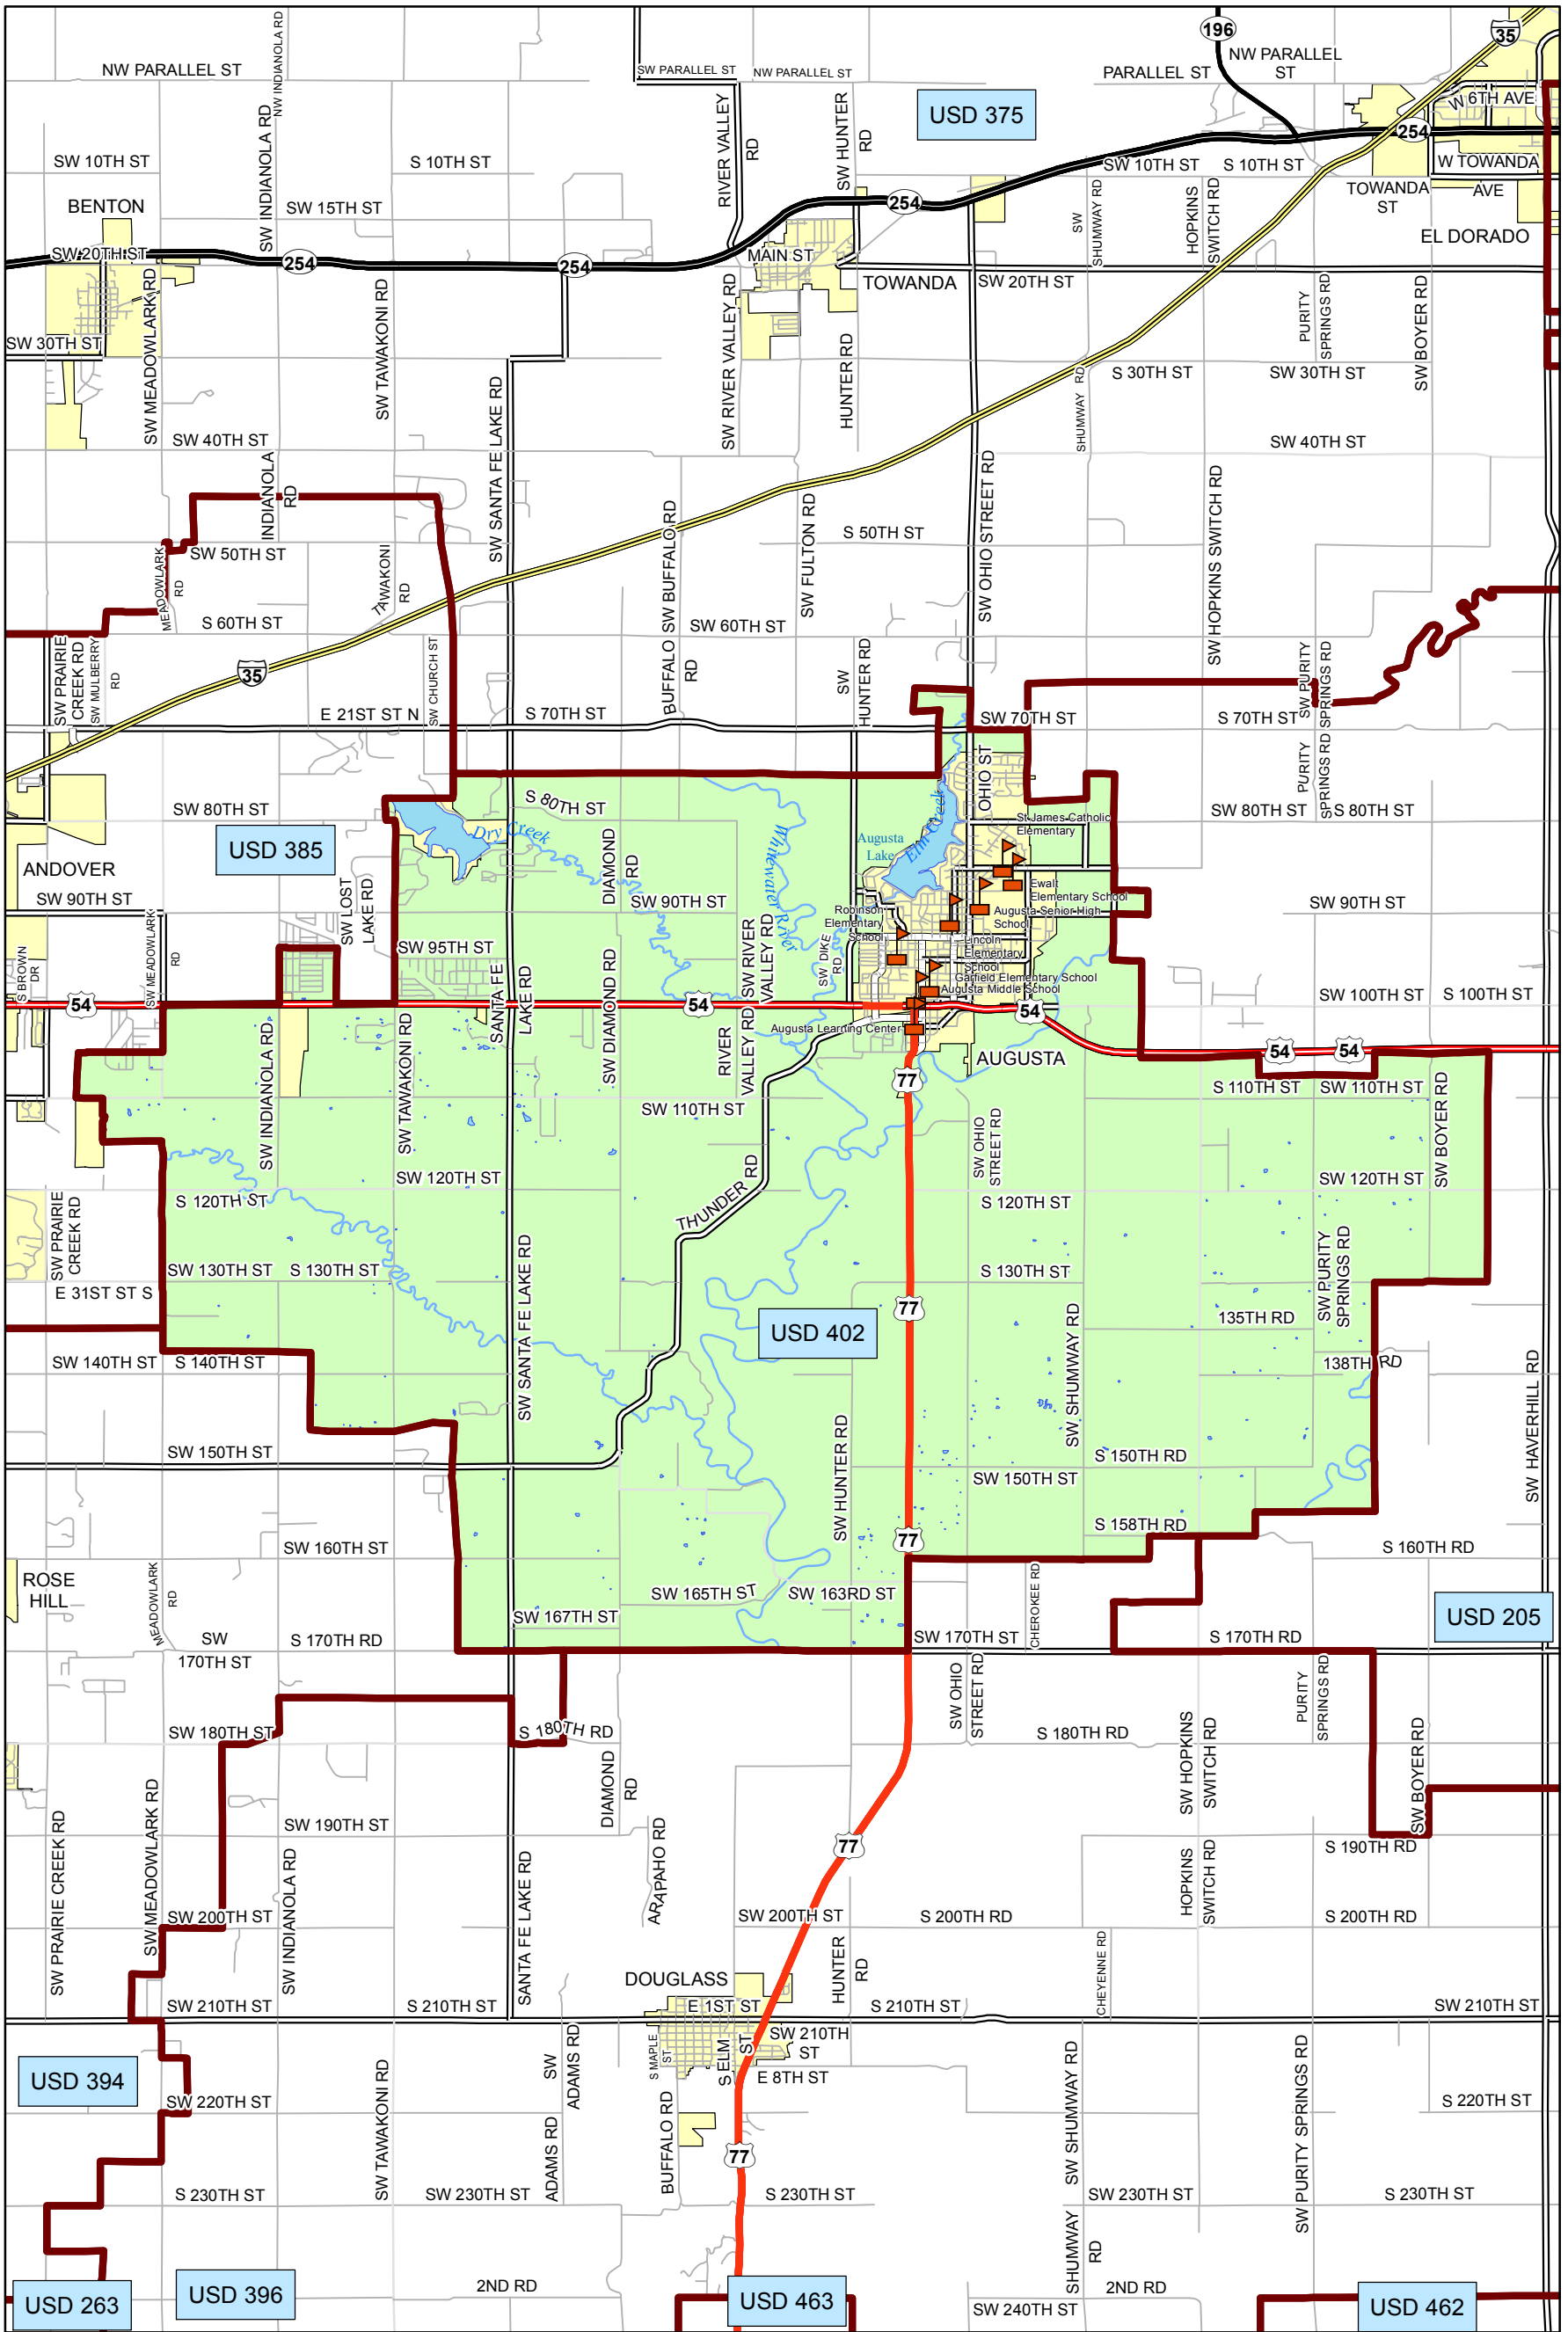

# USD 402 District Map

PREPARED BY THE  
**KANSAS DEPARTMENT OF TRANSPORTATION**  
**BUREAU OF TRANSPORTATION PLANNING**

MAP CREATED TUESDAY, JUNE 02, 2015

KDOT makes no warranties, guarantees, or representations for accuracy of this information and assumes no liability for errors or omissions.

-  Primary/Secondary School
-  Post Secondary School
-  District Boundaries