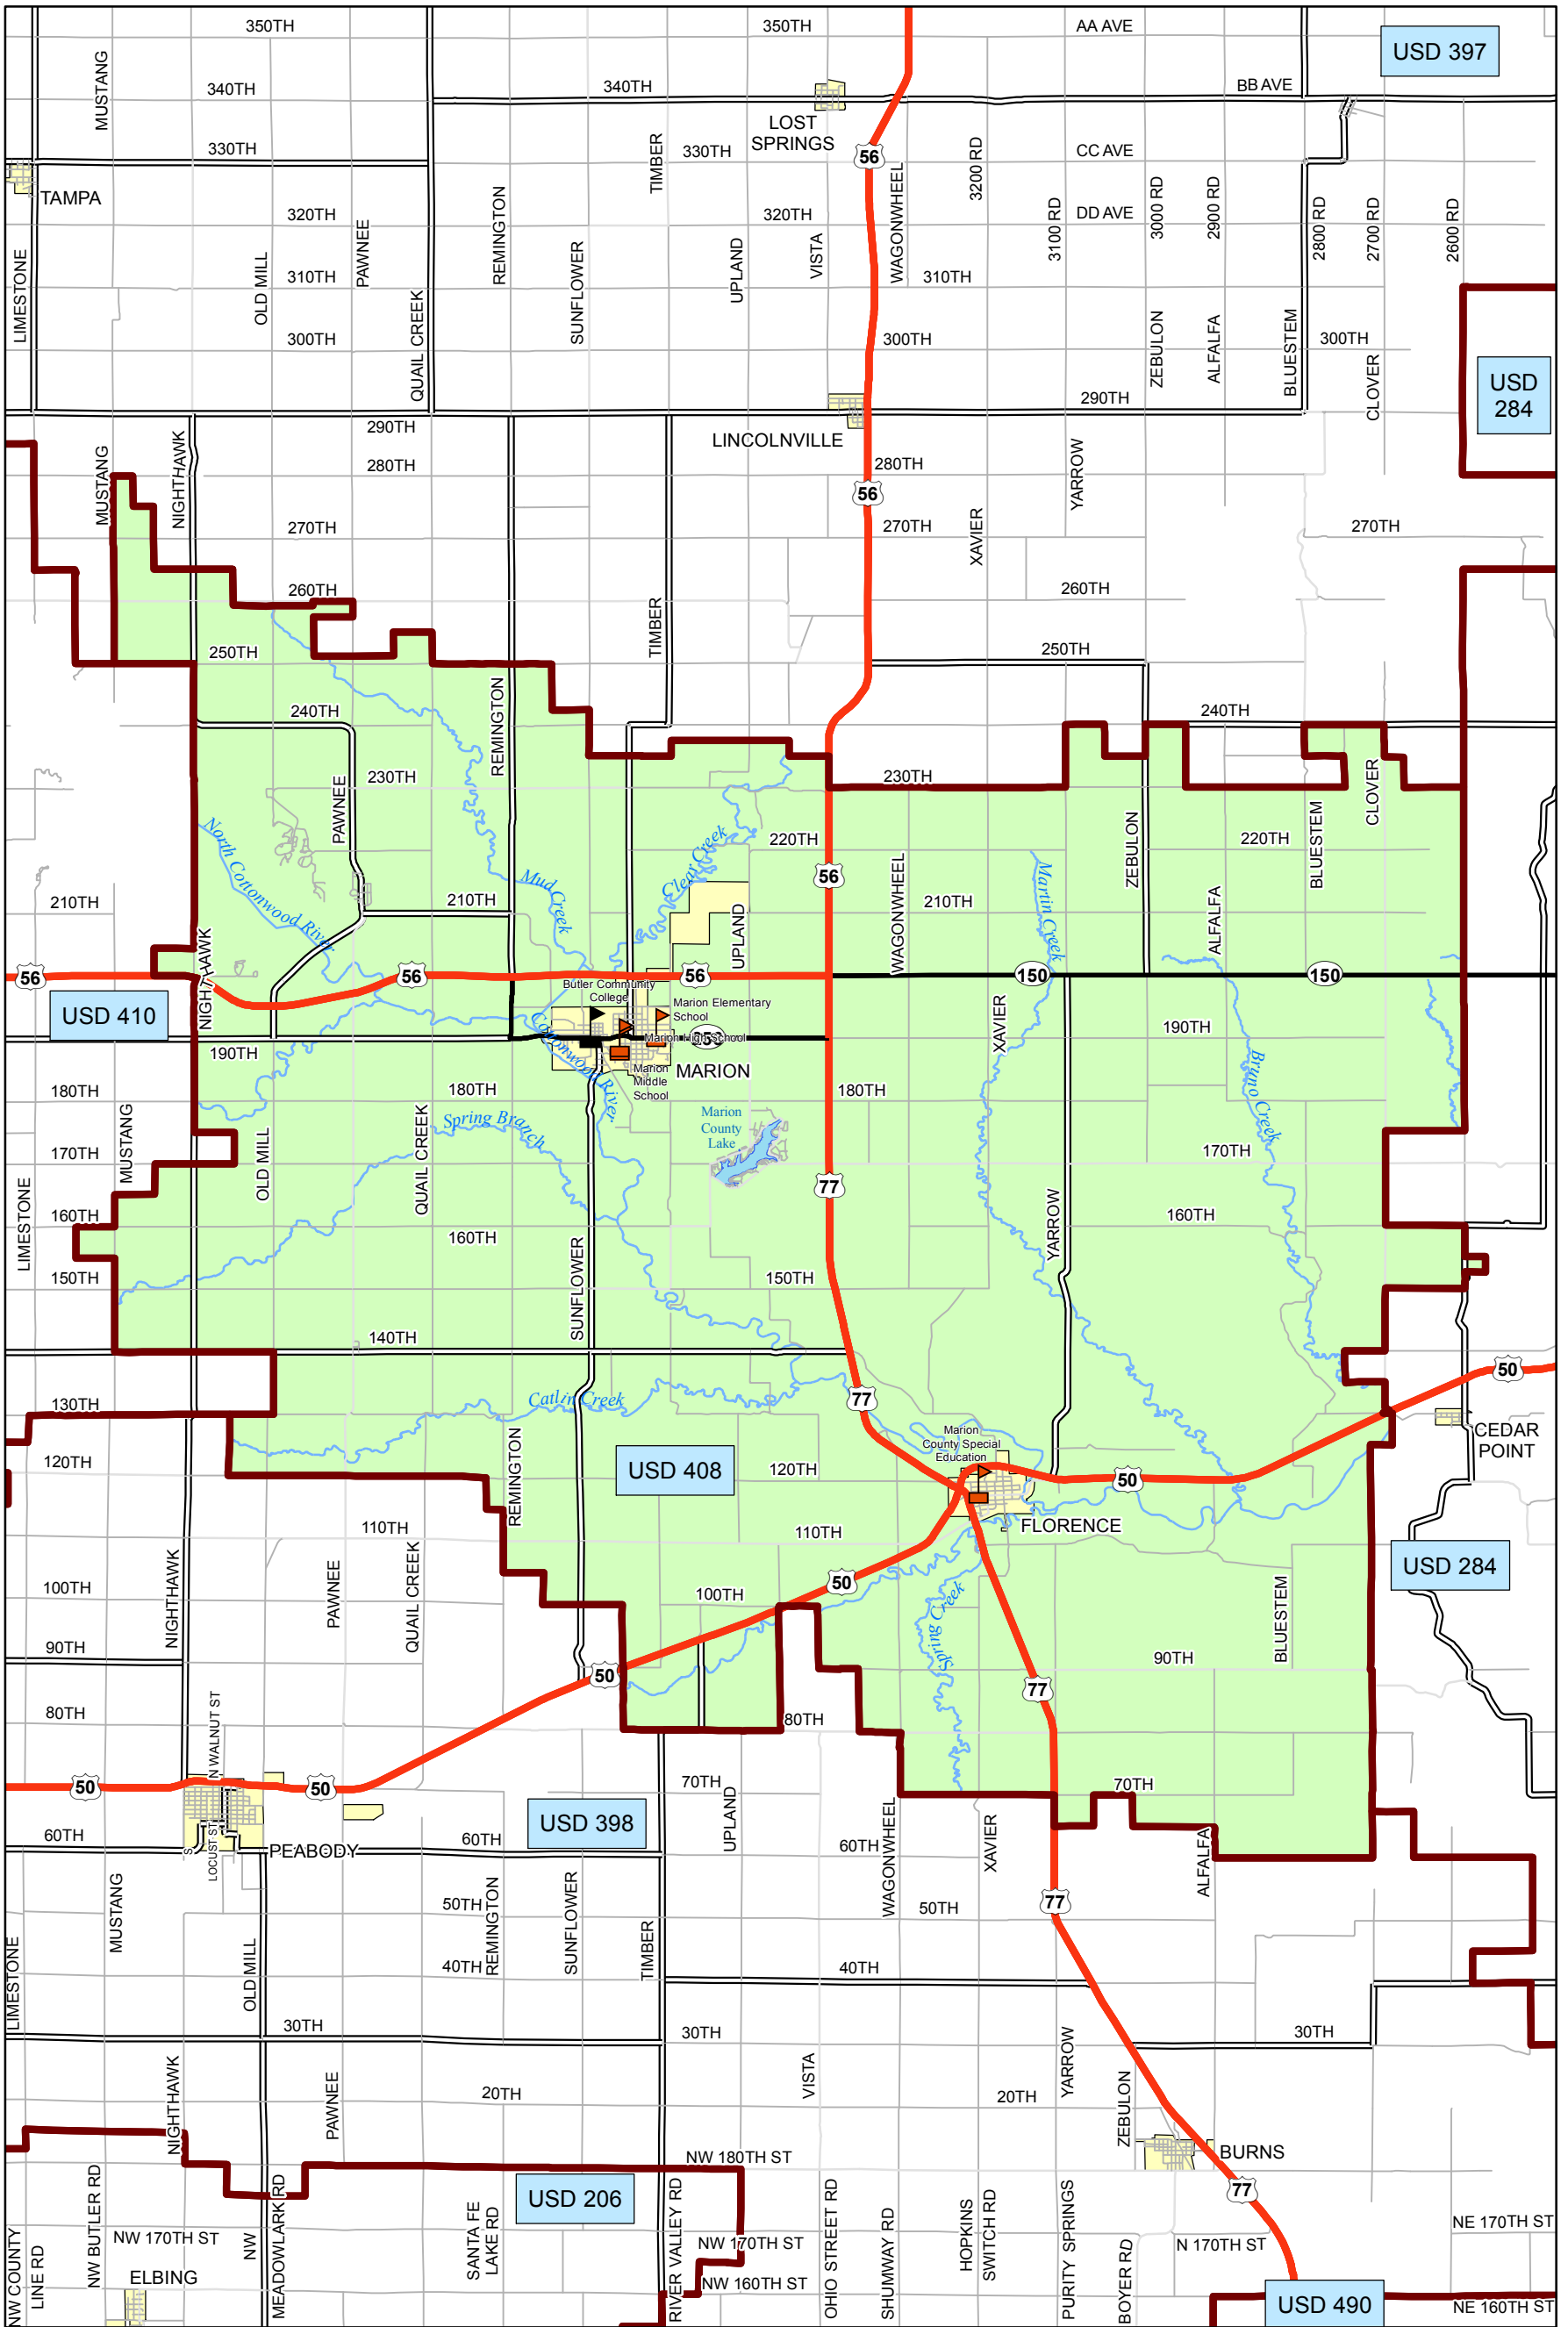

USD 408 District Map

PREPARED BY THE
KANSAS DEPARTMENT OF TRANSPORTATION
BUREAU OF TRANSPORTATION PLANNING

MAP CREATED TUESDAY, JUNE 02, 2015

KDOT makes no warranties, guarantees, or representations for accuracy of this information and assumes no liability for errors or omissions.

-  Primary/Secondary School
-  Post Secondary School
-  District Boundaries