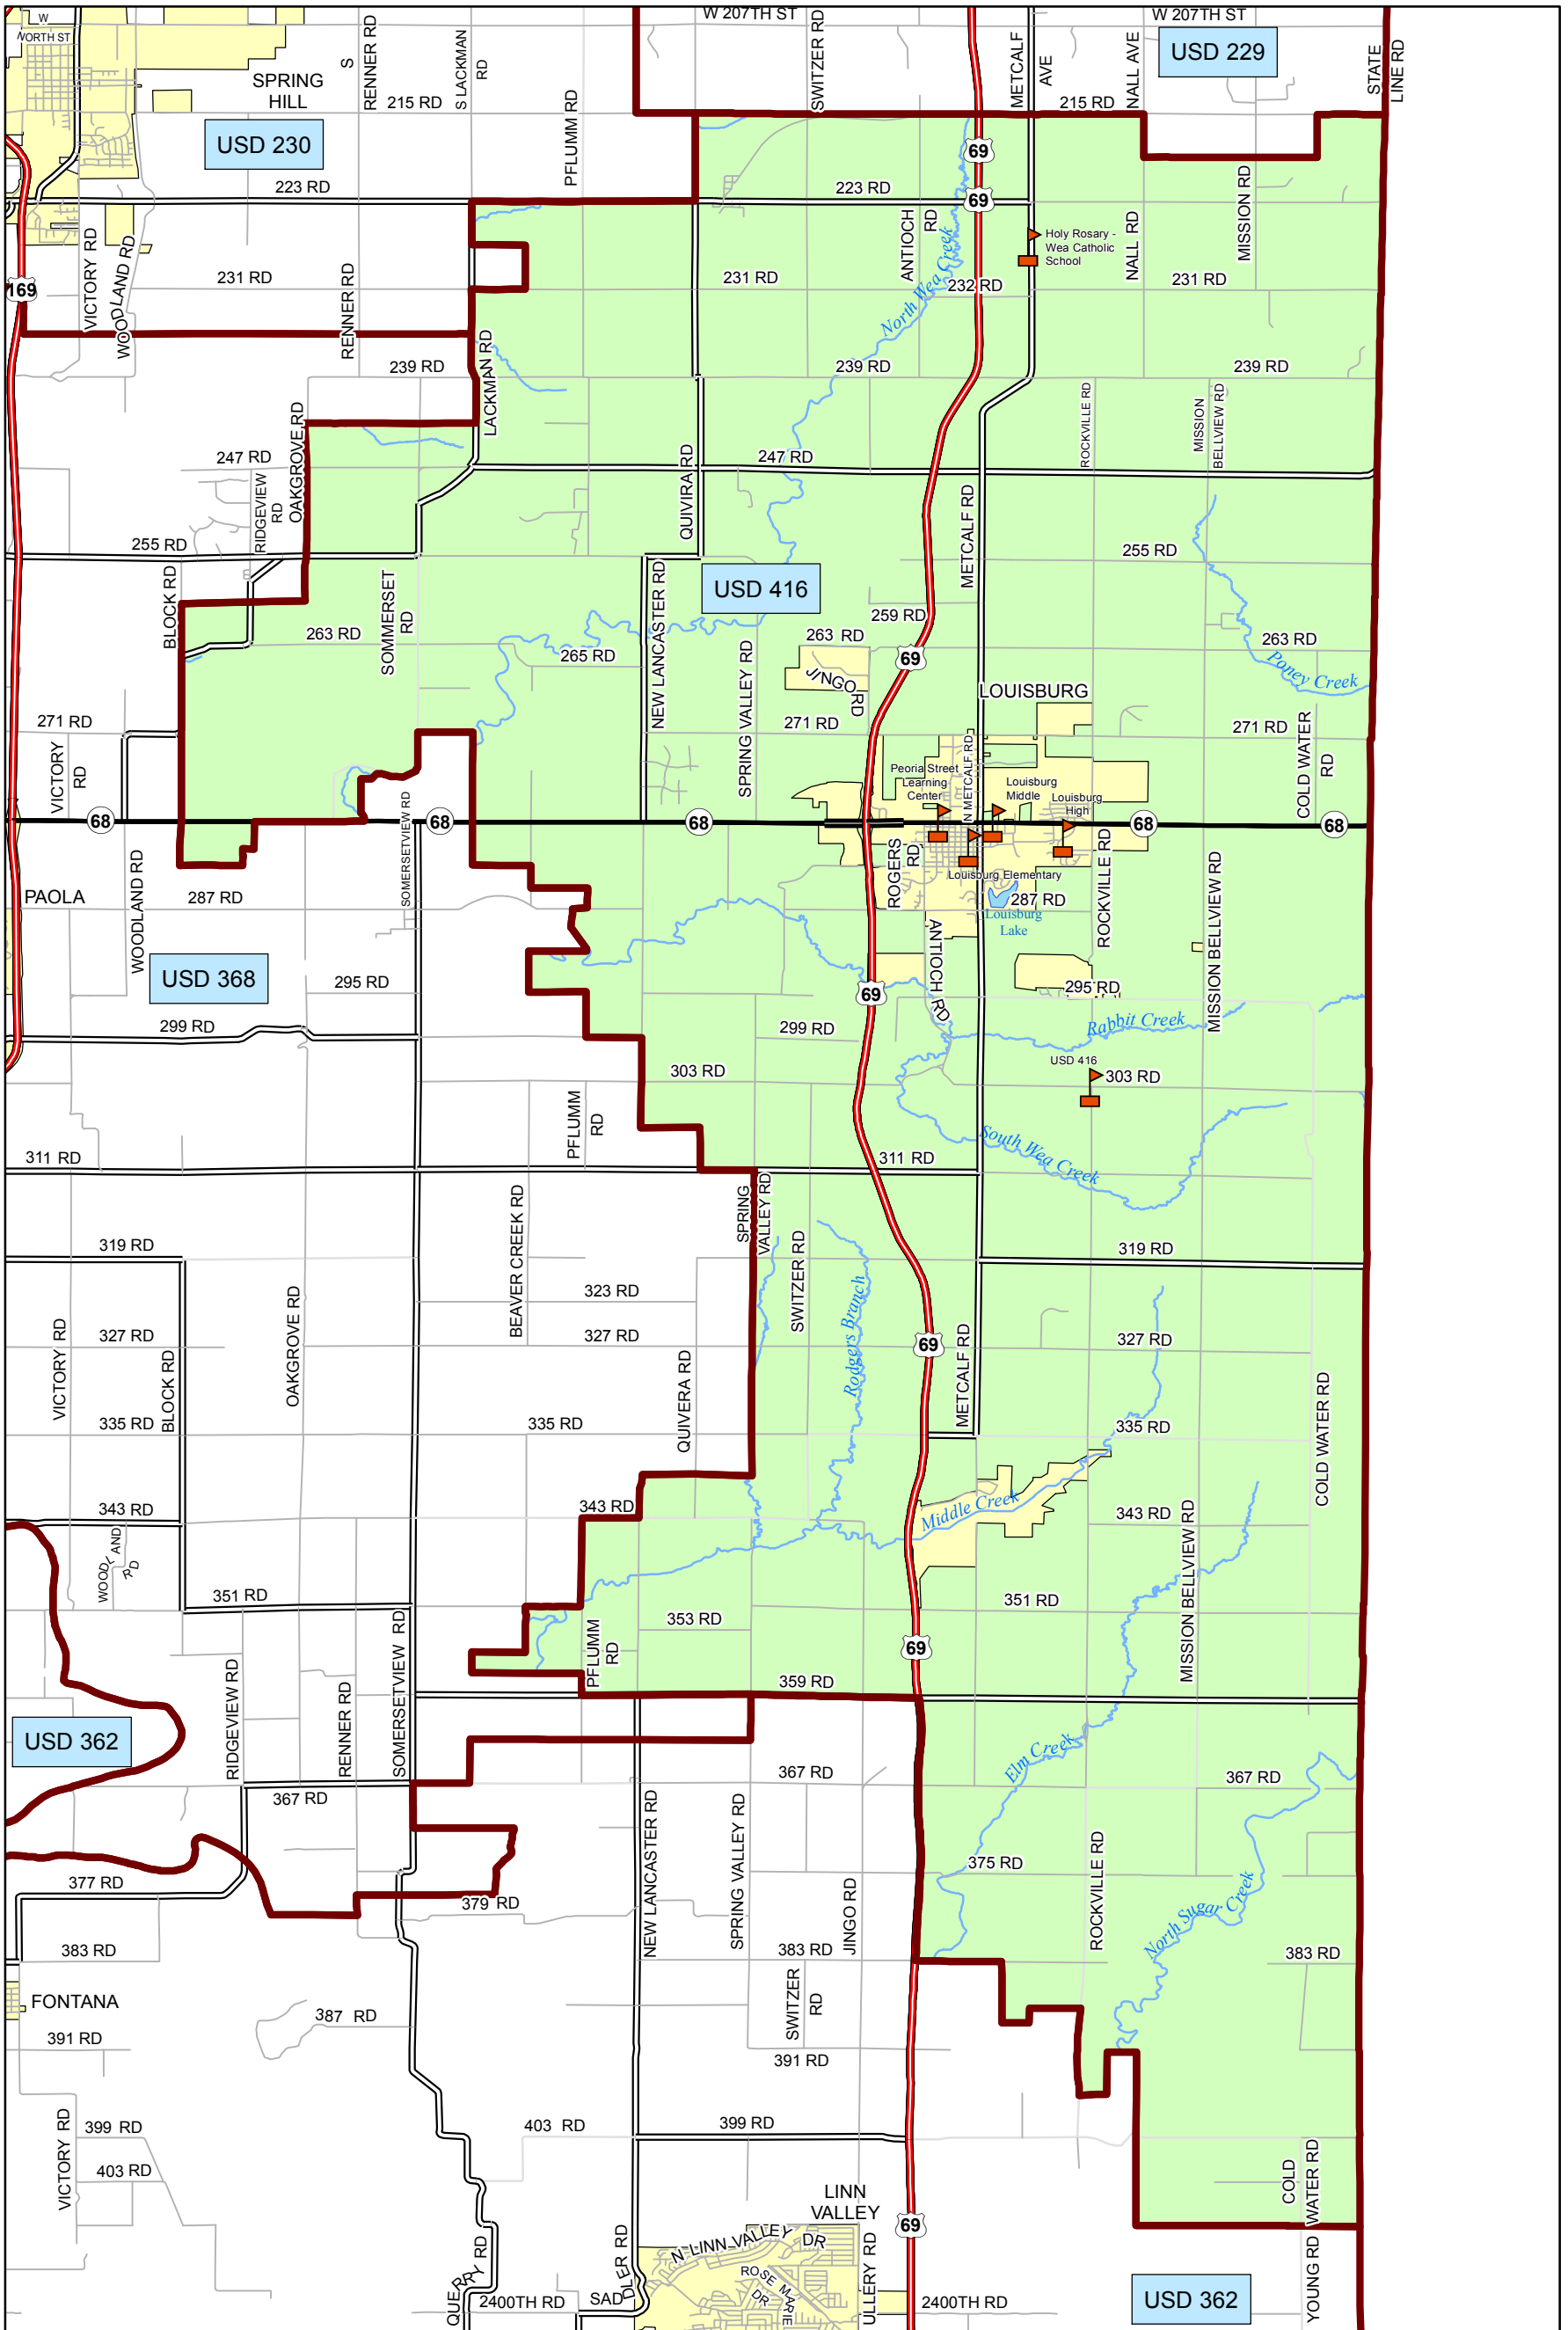

USD 416 District Map

PREPARED BY THE
KANSAS DEPARTMENT OF TRANSPORTATION
BUREAU OF TRANSPORTATION PLANNING

MAP CREATED TUESDAY, JUNE 02, 2015

KDOT makes no warranties, guarantees, or representations for accuracy of this information and assumes no liability for errors or omissions.

-  Primary/Secondary School
-  Post Secondary School
-  District Boundaries