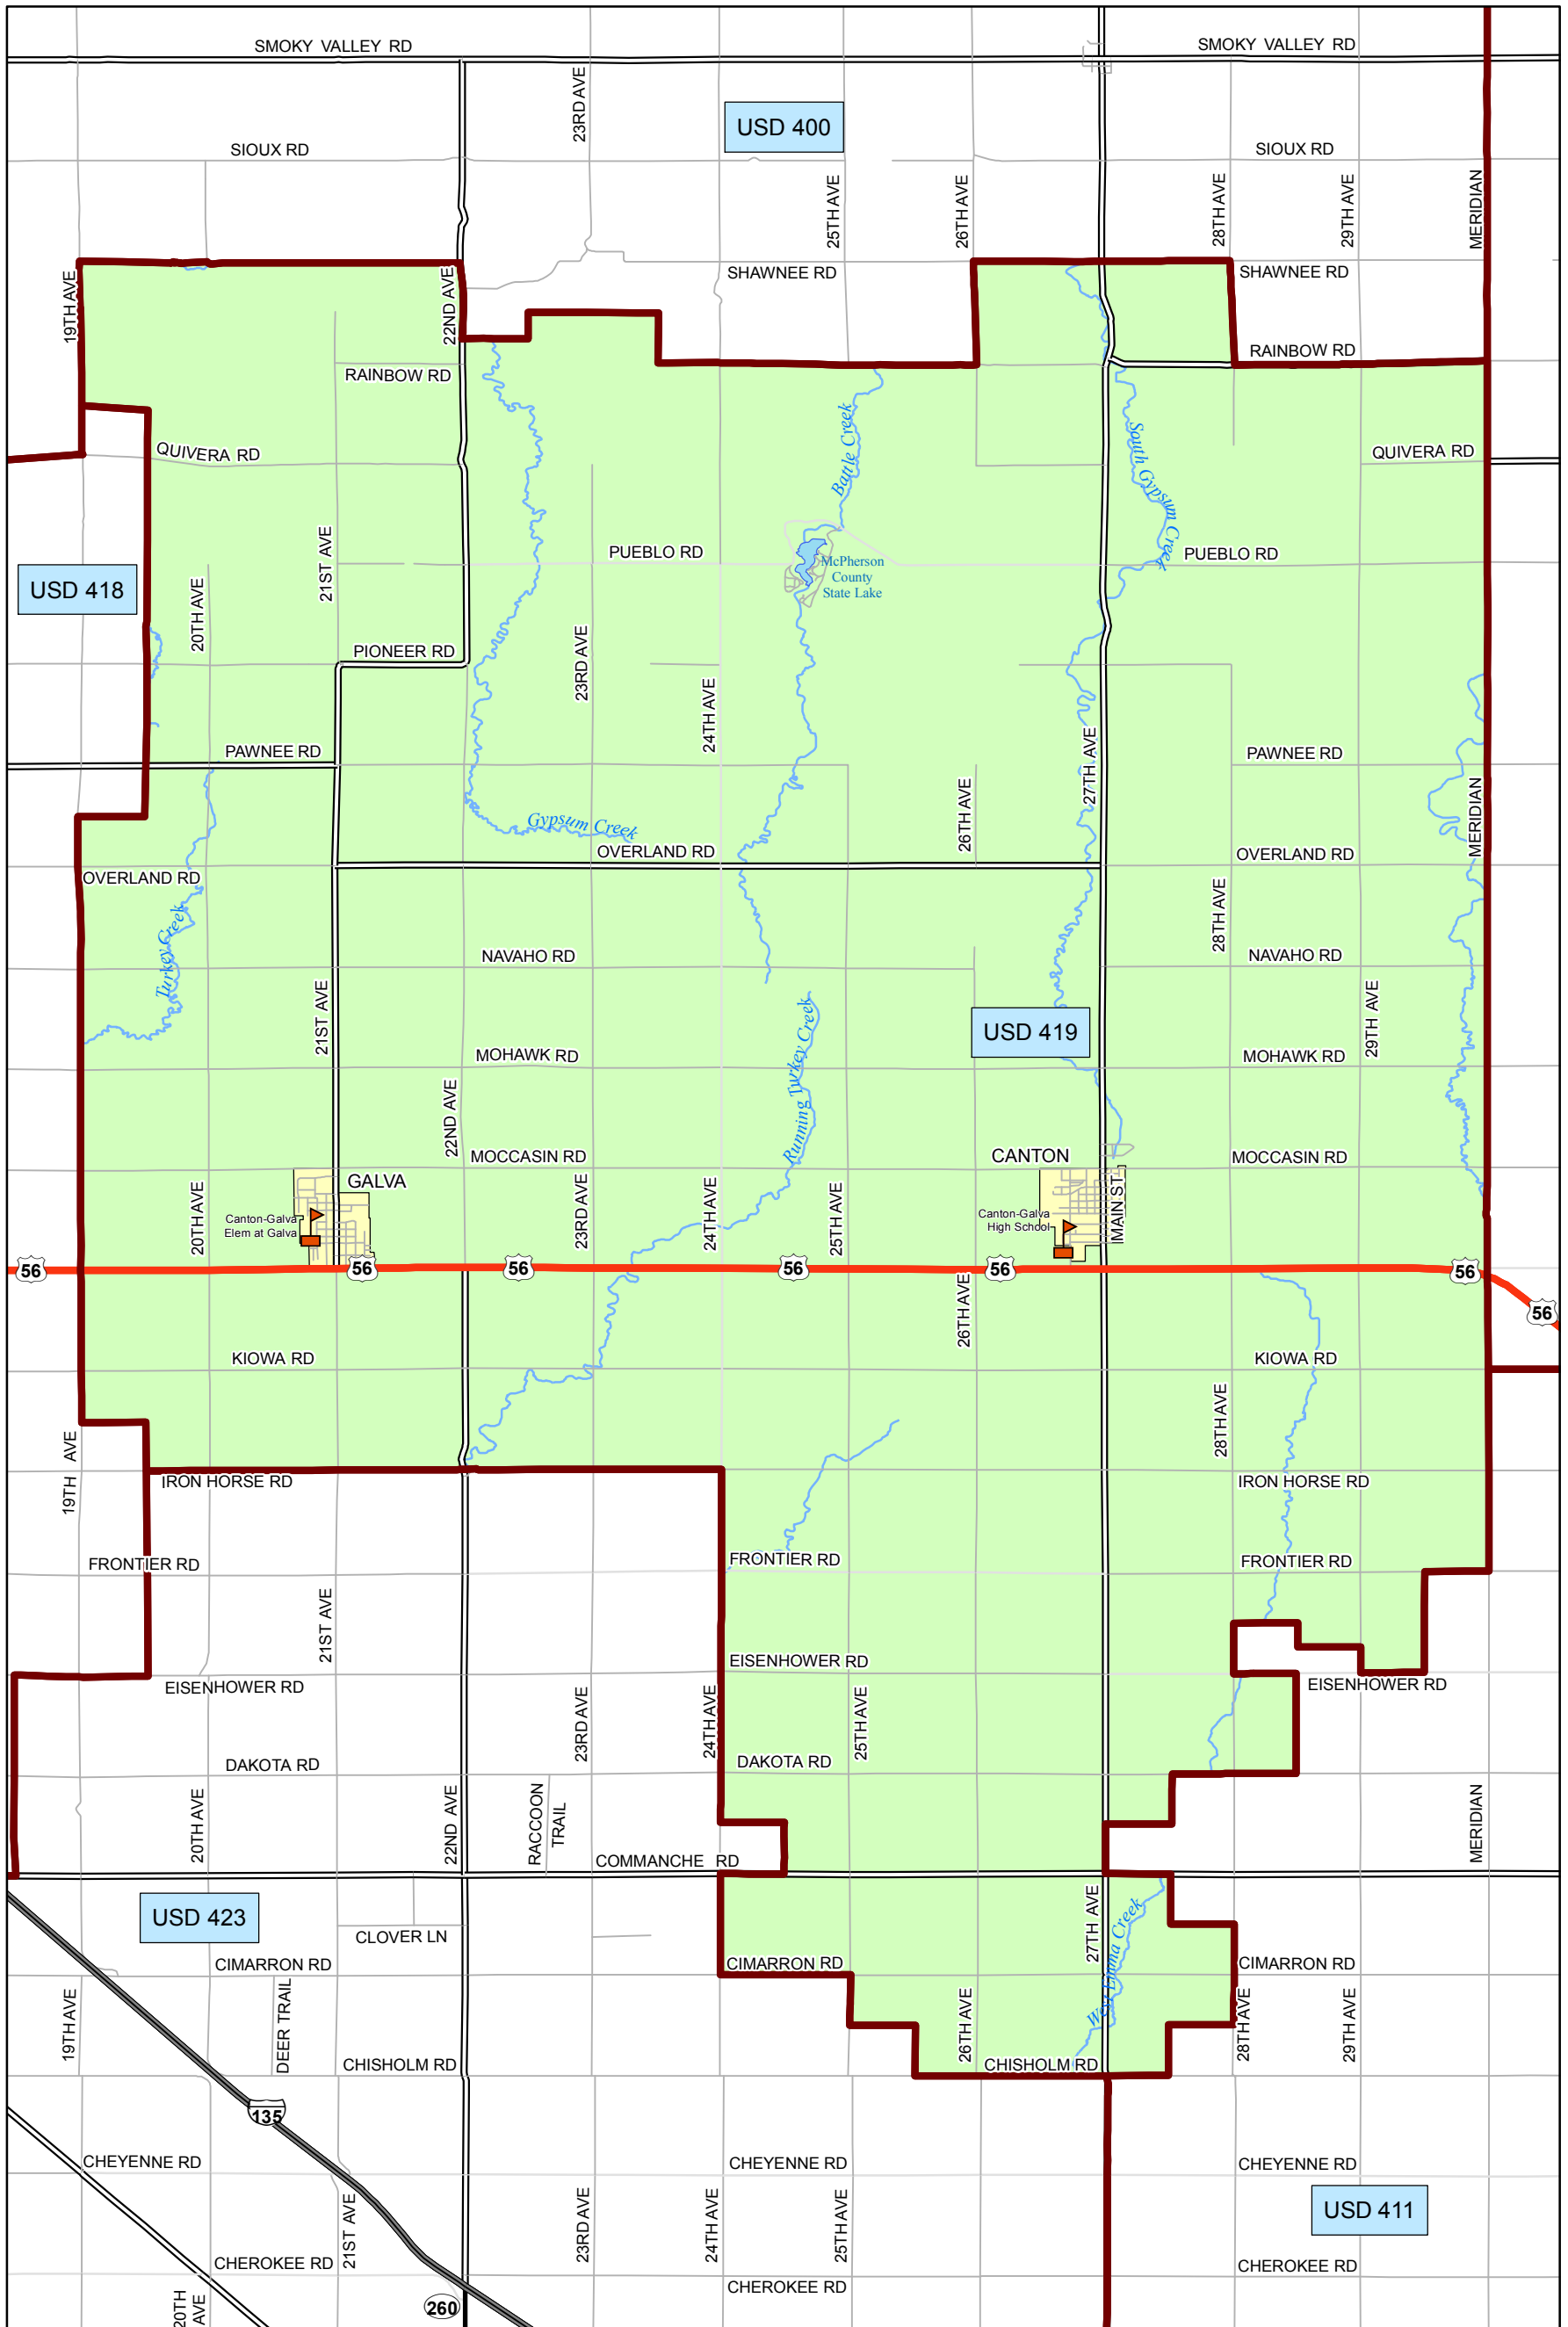

# USD 419 District Map

PREPARED BY THE  
**KANSAS DEPARTMENT OF TRANSPORTATION**  
**BUREAU OF TRANSPORTATION PLANNING**

MAP CREATED TUESDAY, JUNE 02, 2015

KDOT makes no warranties, guarantees, or representations for accuracy of this information and assumes no liability for errors or omissions.

-  Primary/Secondary School
-  Post Secondary School
-  District Boundaries