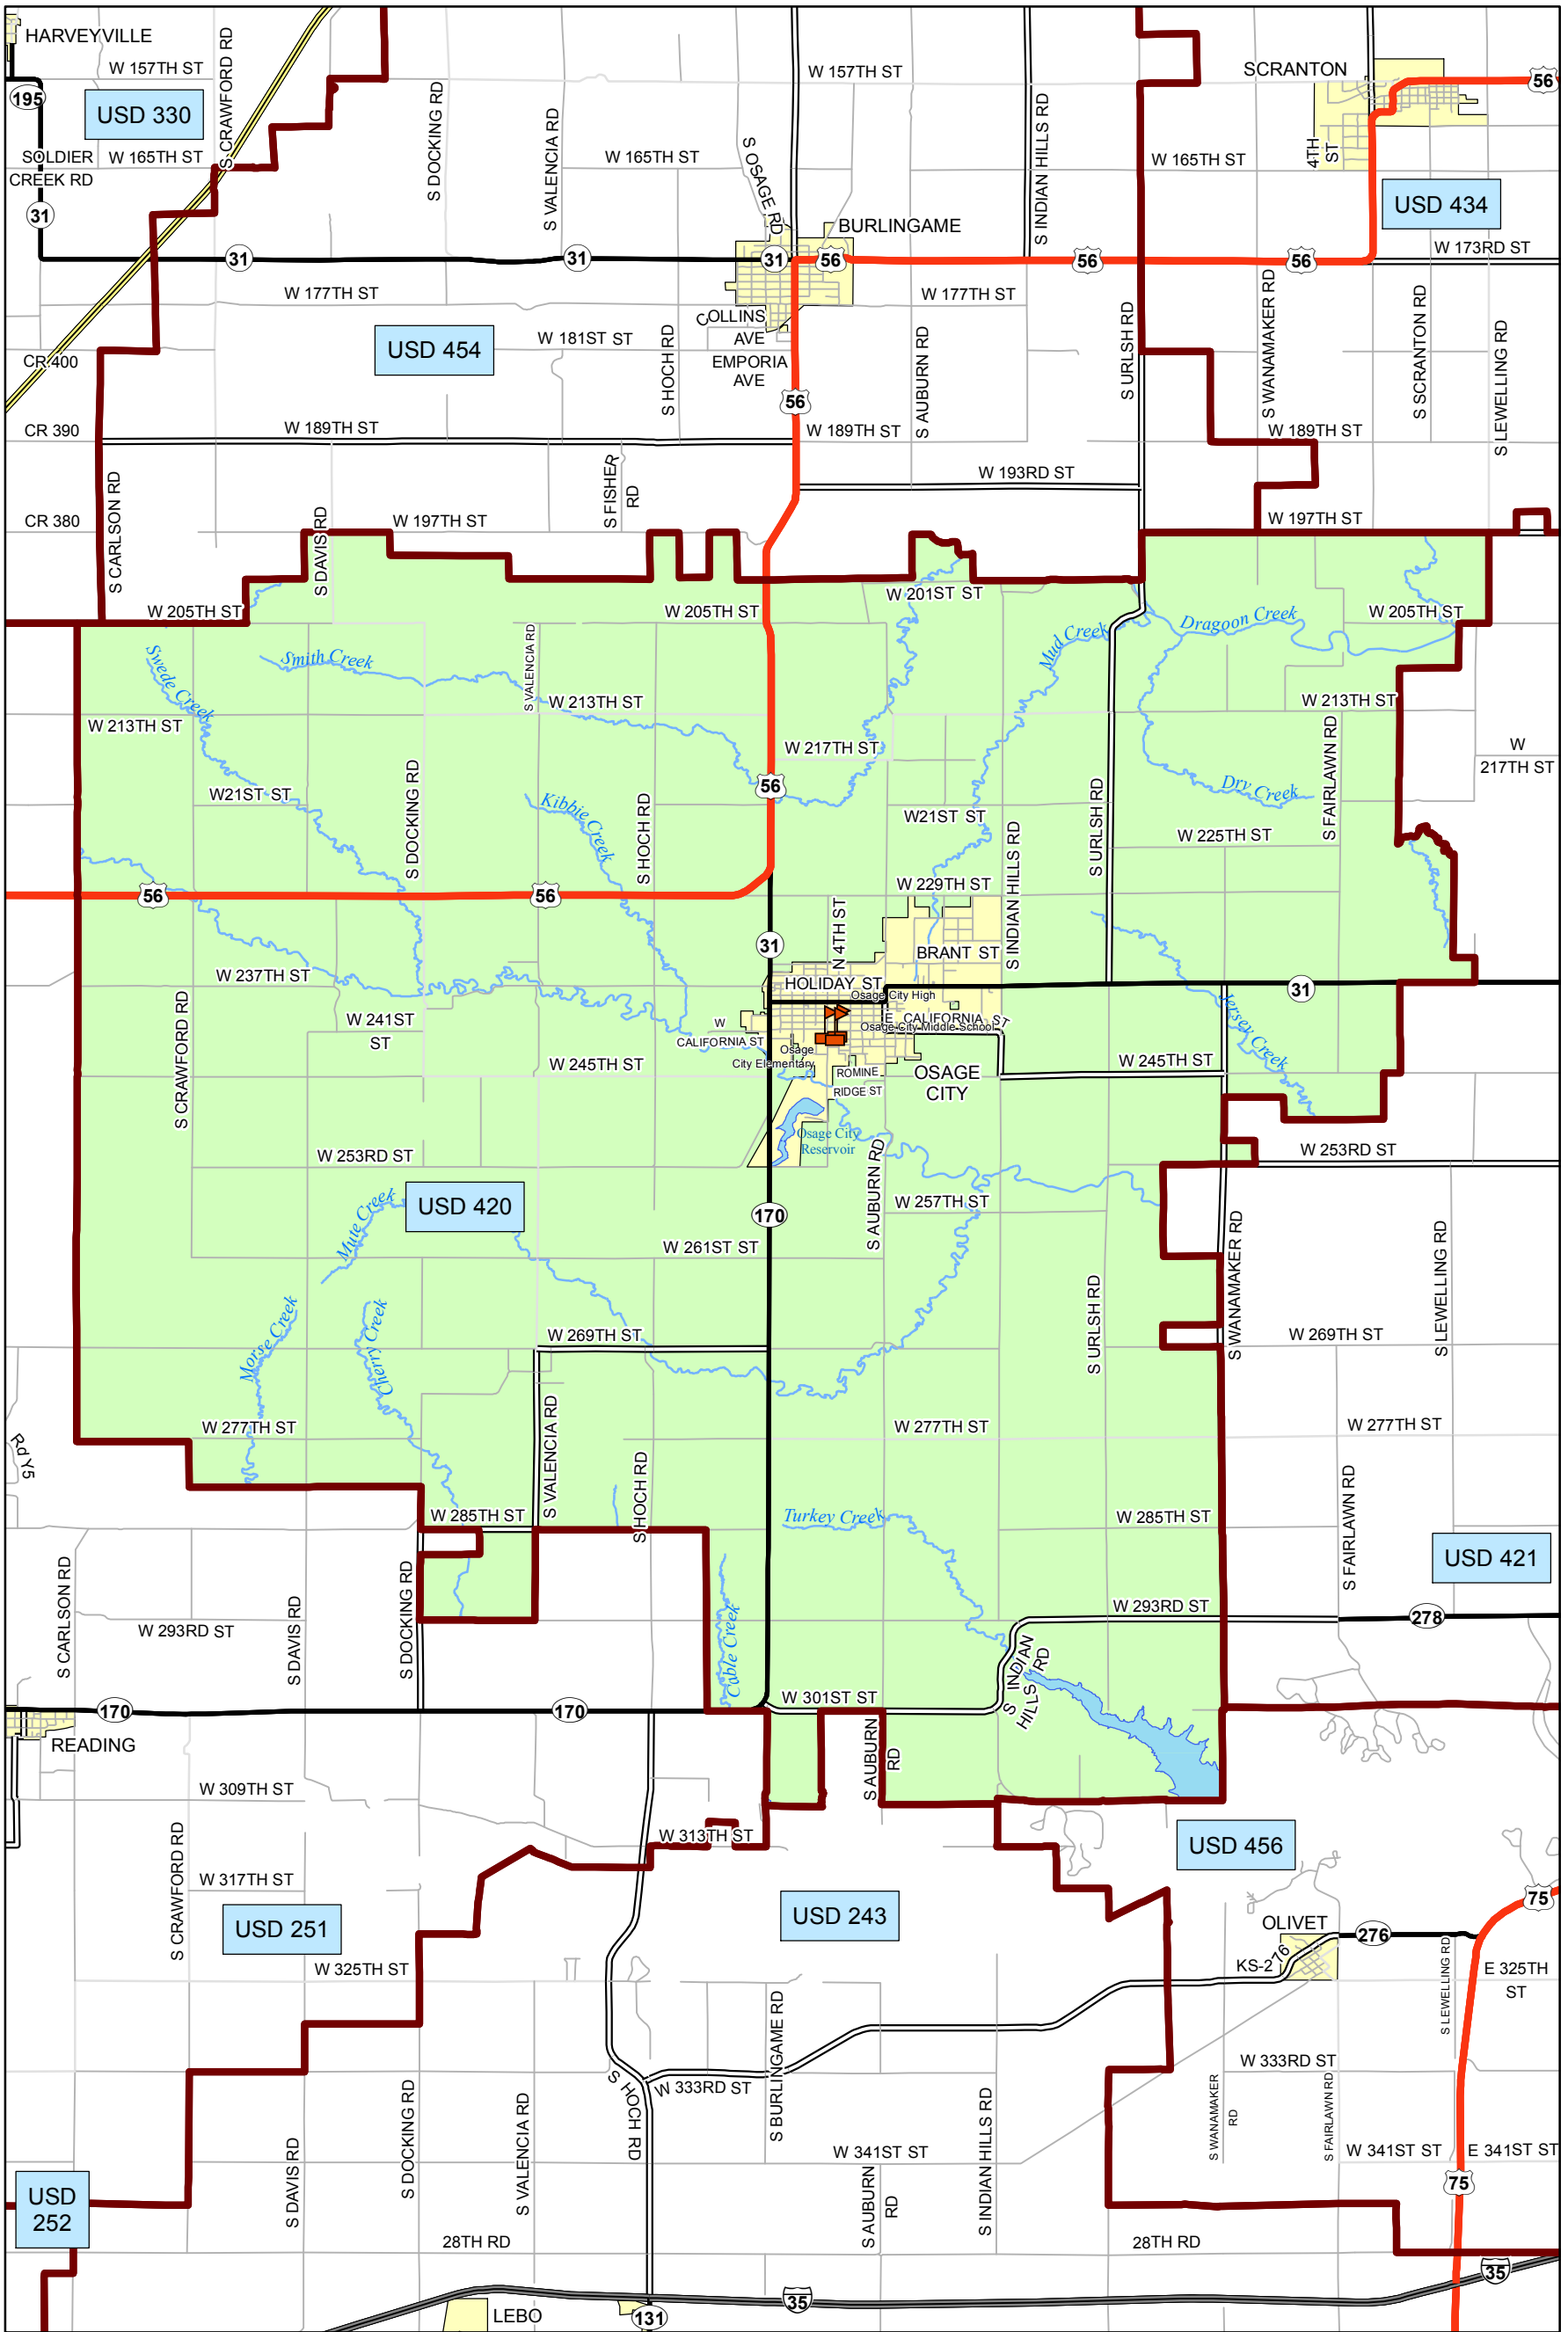

USD 420 District Map

PREPARED BY THE
KANSAS DEPARTMENT OF TRANSPORTATION
BUREAU OF TRANSPORTATION PLANNING

MAP CREATED TUESDAY, JUNE 02, 2015

KDOT makes no warranties, guarantees, or representations for accuracy of this information and assumes no liability for errors or omissions.

-  Primary/Secondary School
-  Post Secondary School
-  District Boundaries