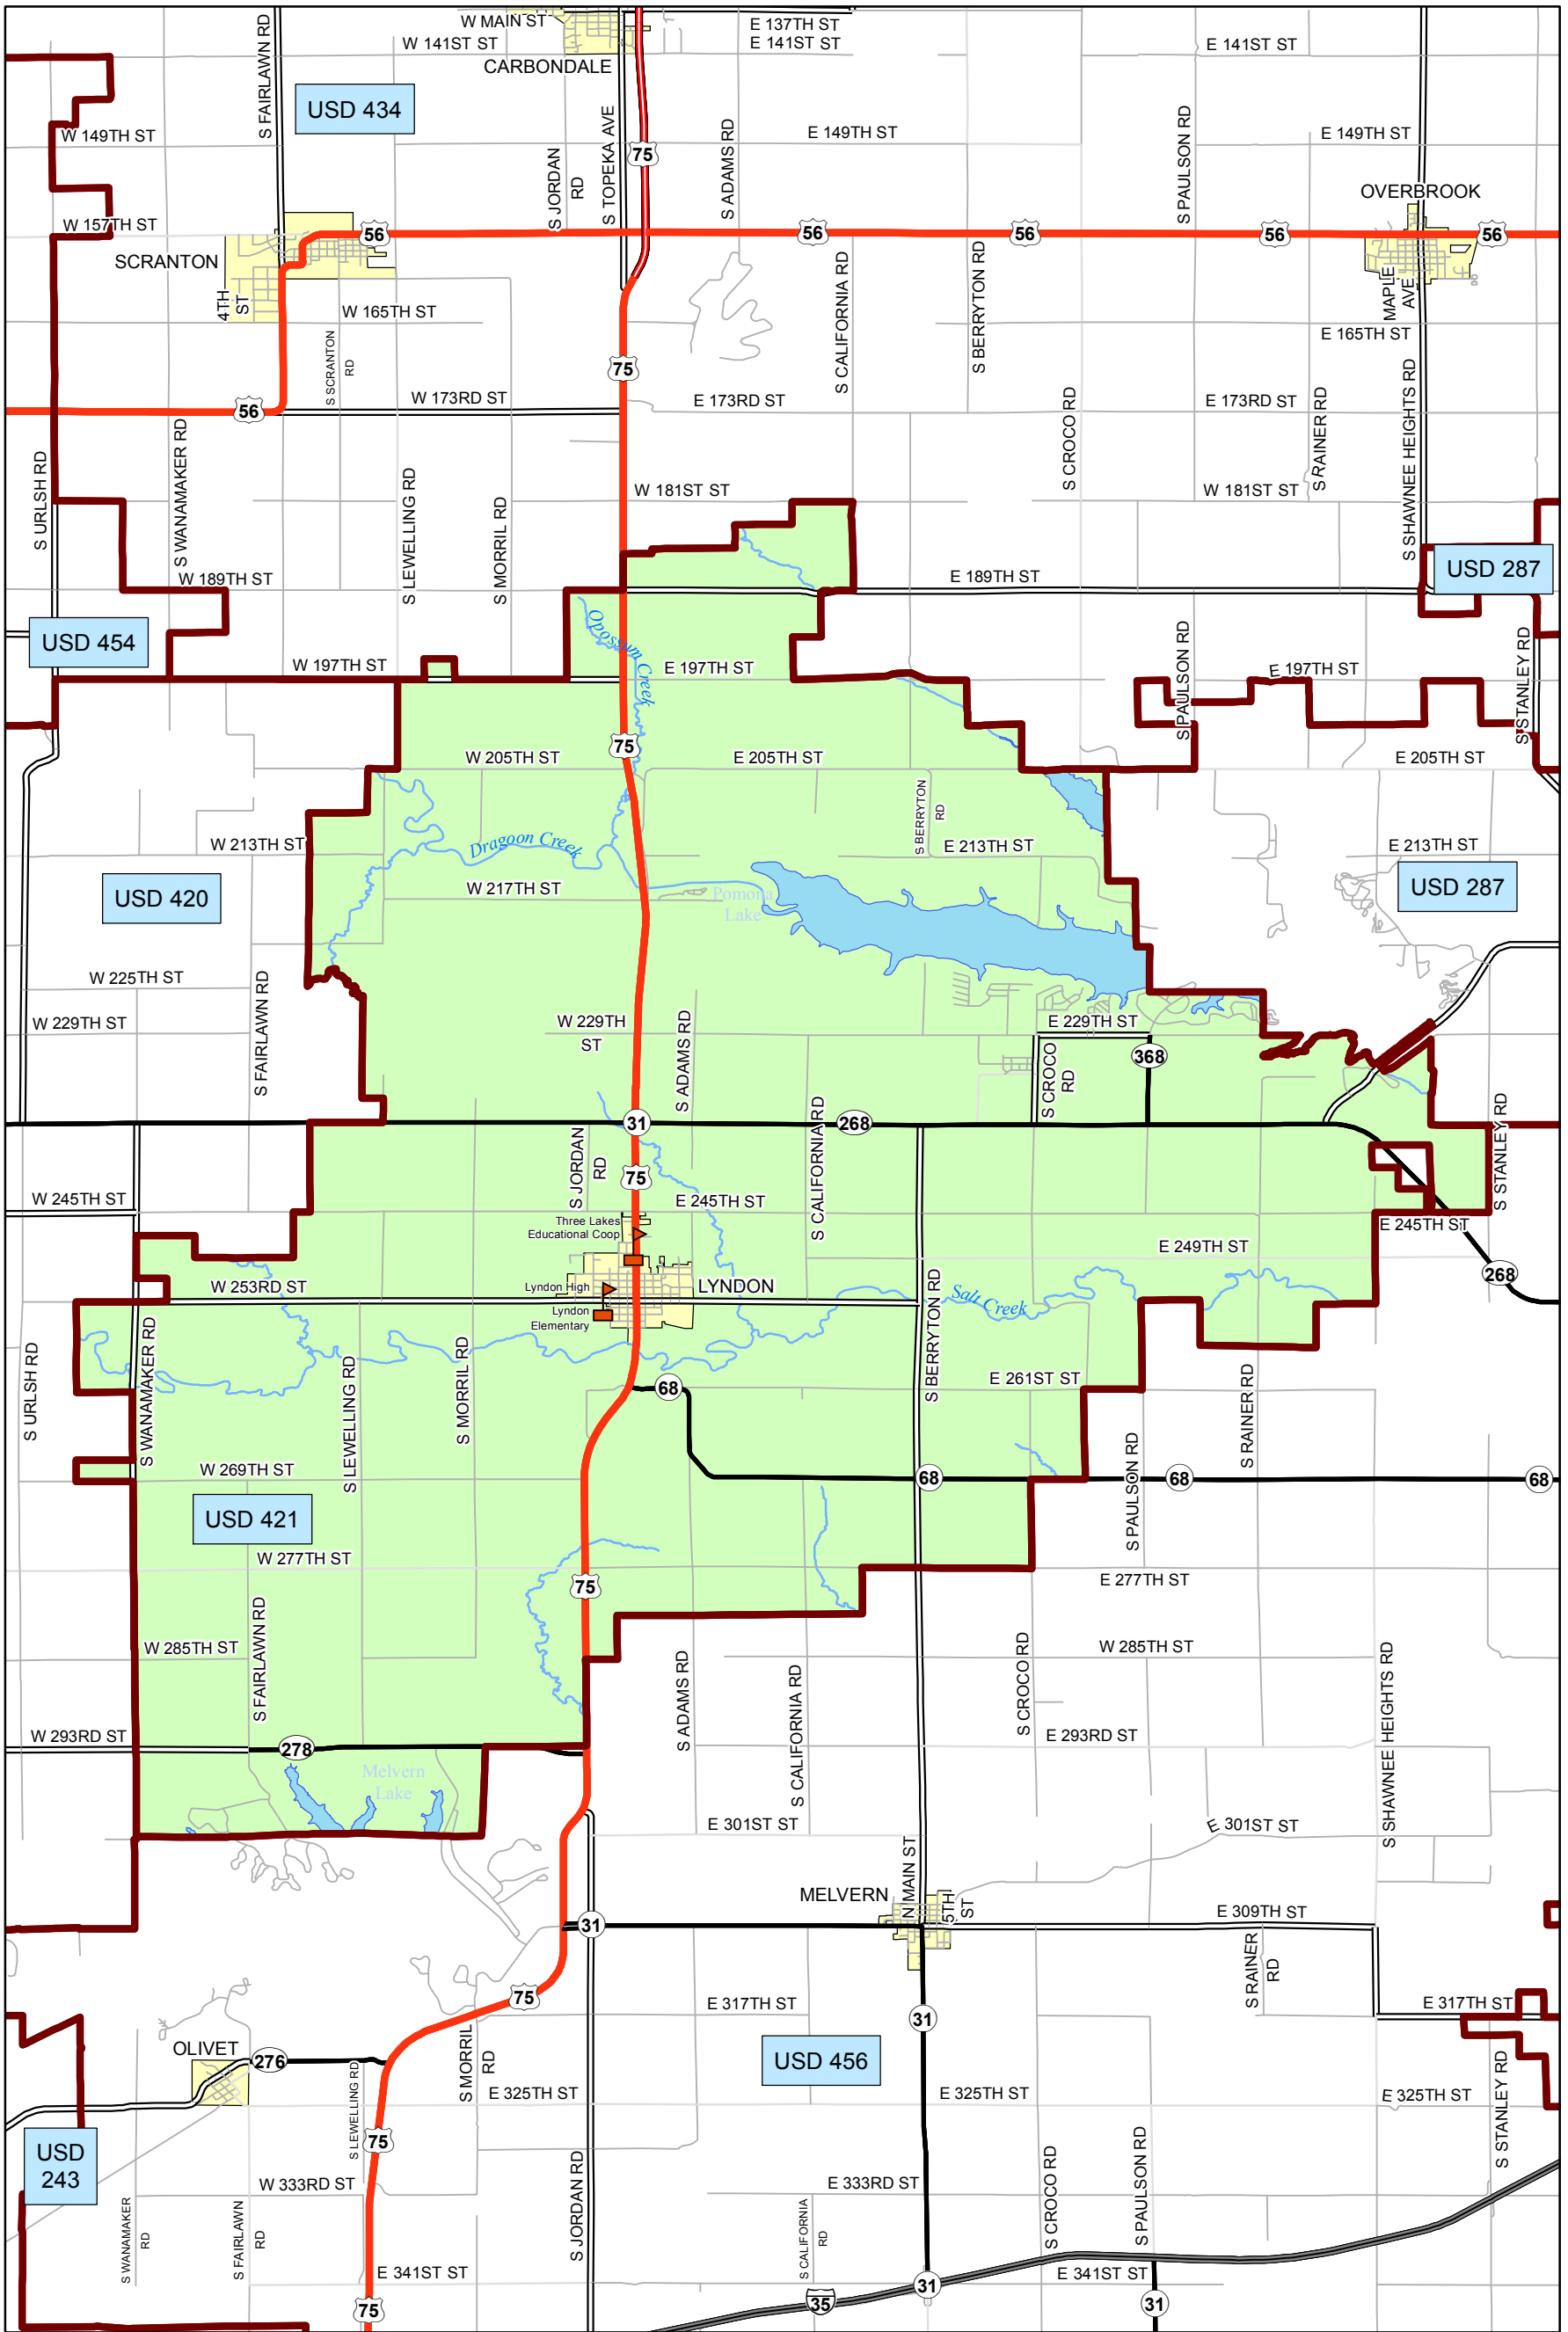

USD 421 District Map

PREPARED BY THE
**KANSAS DEPARTMENT OF TRANSPORTATION
BUREAU OF TRANSPORTATION PLANNING**

MAP CREATED TUESDAY, JUNE 02, 2015

KDOT makes no warranties, guarantees, or representations for accuracy of this information and assumes no liability for errors or omissions.

-  Primary/Secondary School
-  Post Secondary School
-  District Boundaries