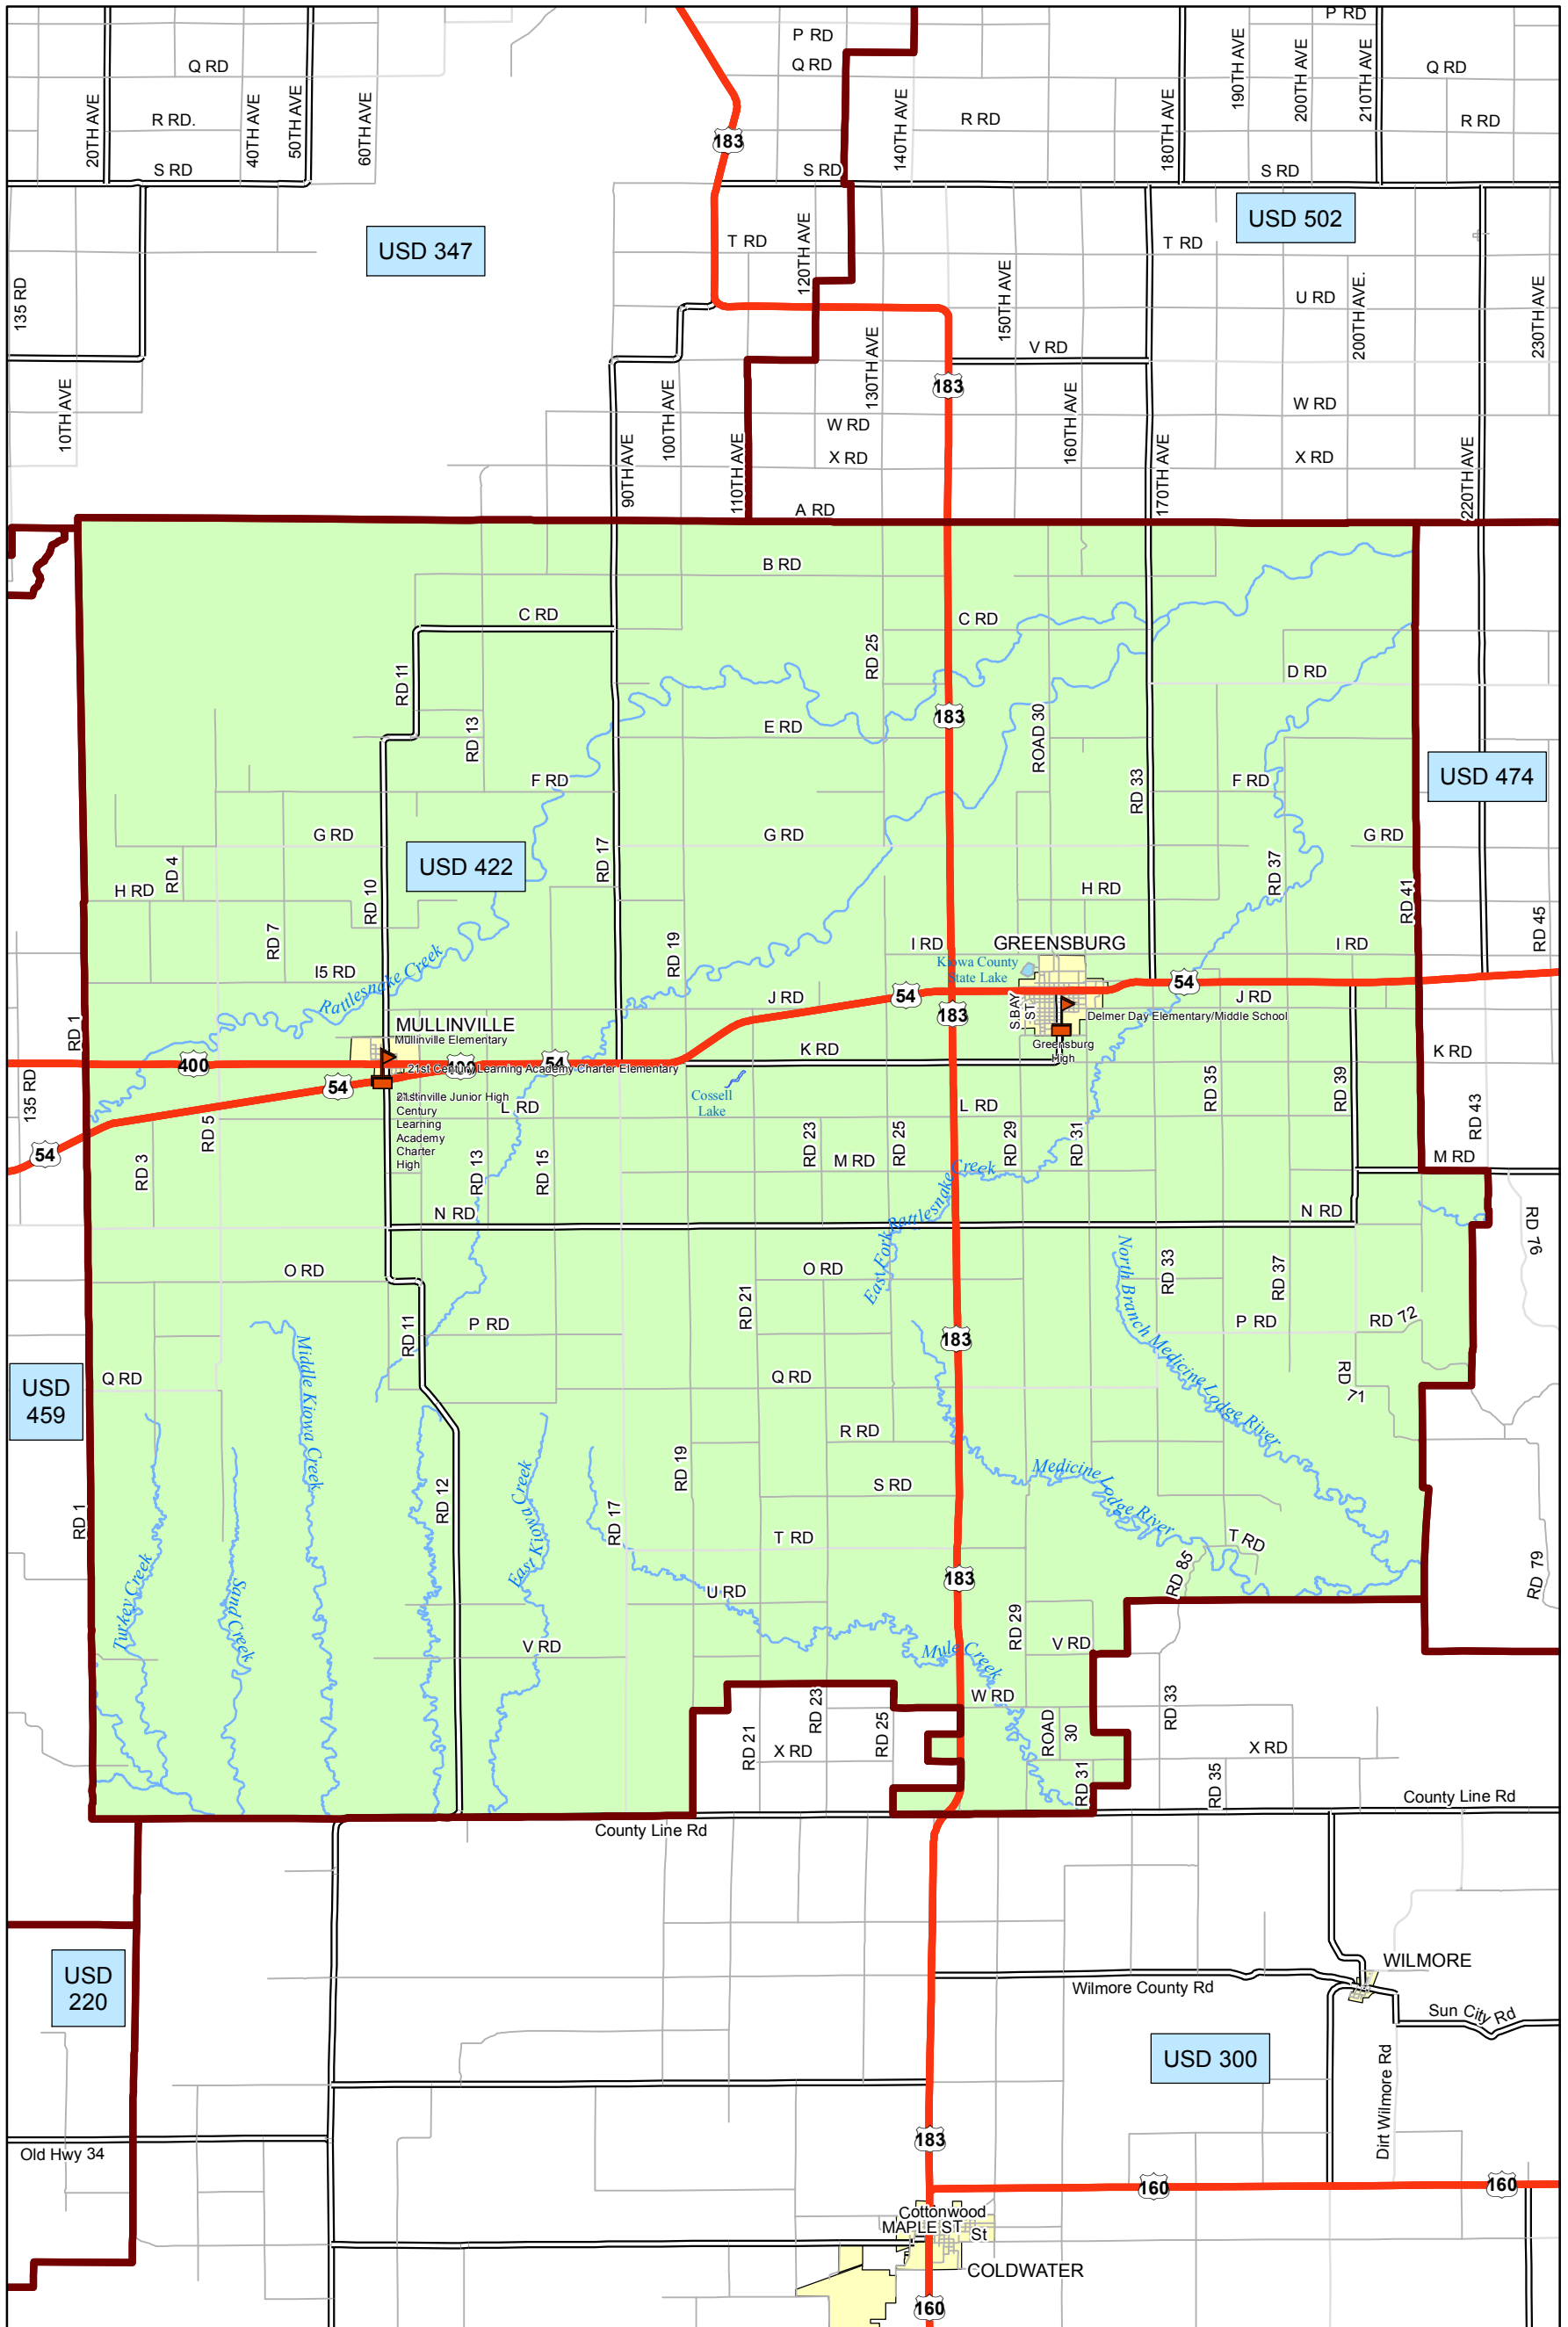

# USD 422 District Map

PREPARED BY THE  
**KANSAS DEPARTMENT OF TRANSPORTATION**  
**BUREAU OF TRANSPORTATION PLANNING**

MAP CREATED TUESDAY, JUNE 02, 2015

KDOT makes no warranties, guarantees, or representations for accuracy of this information and assumes no liability for errors or omissions.

-  Primary/Secondary School
-  Post Secondary School
-  District Boundaries