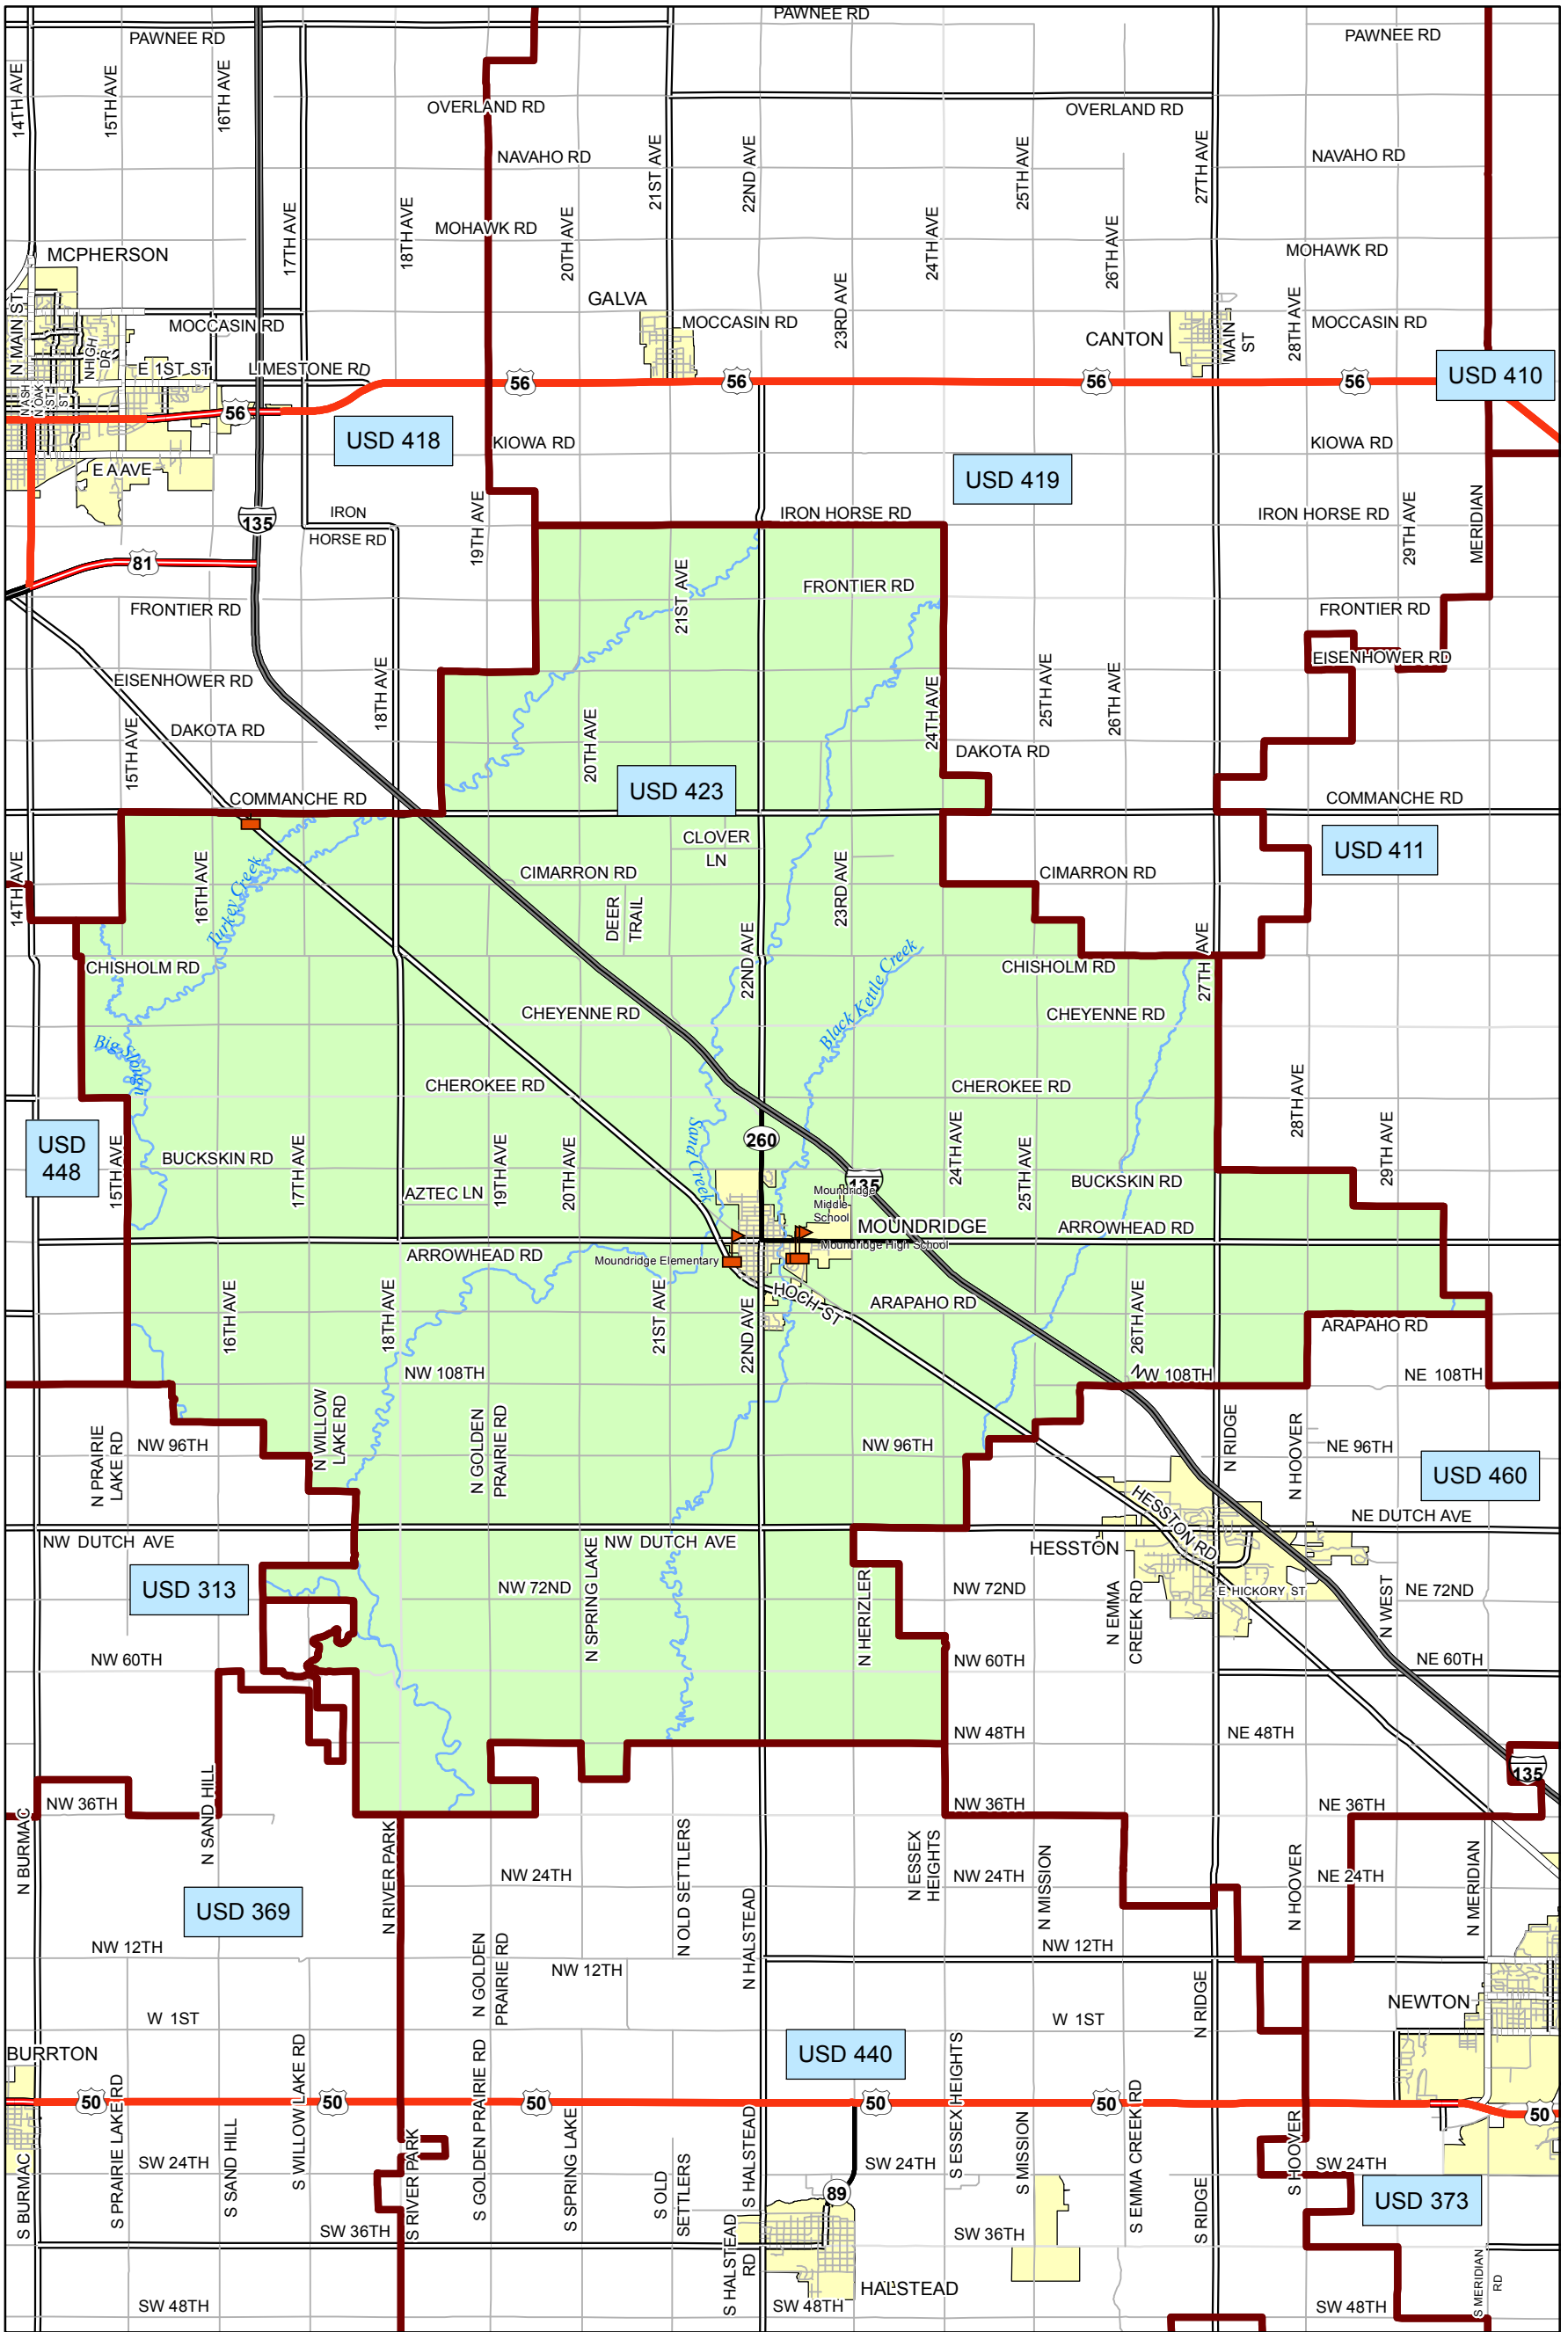

USD 423 District Map

PREPARED BY THE
KANSAS DEPARTMENT OF TRANSPORTATION
BUREAU OF TRANSPORTATION PLANNING

MAP CREATED TUESDAY, JUNE 02, 2015

KDOT makes no warranties, guarantees, or representations for accuracy of this information and assumes no liability for errors or omissions.

-  Primary/Secondary School
-  Post Secondary School
-  District Boundaries