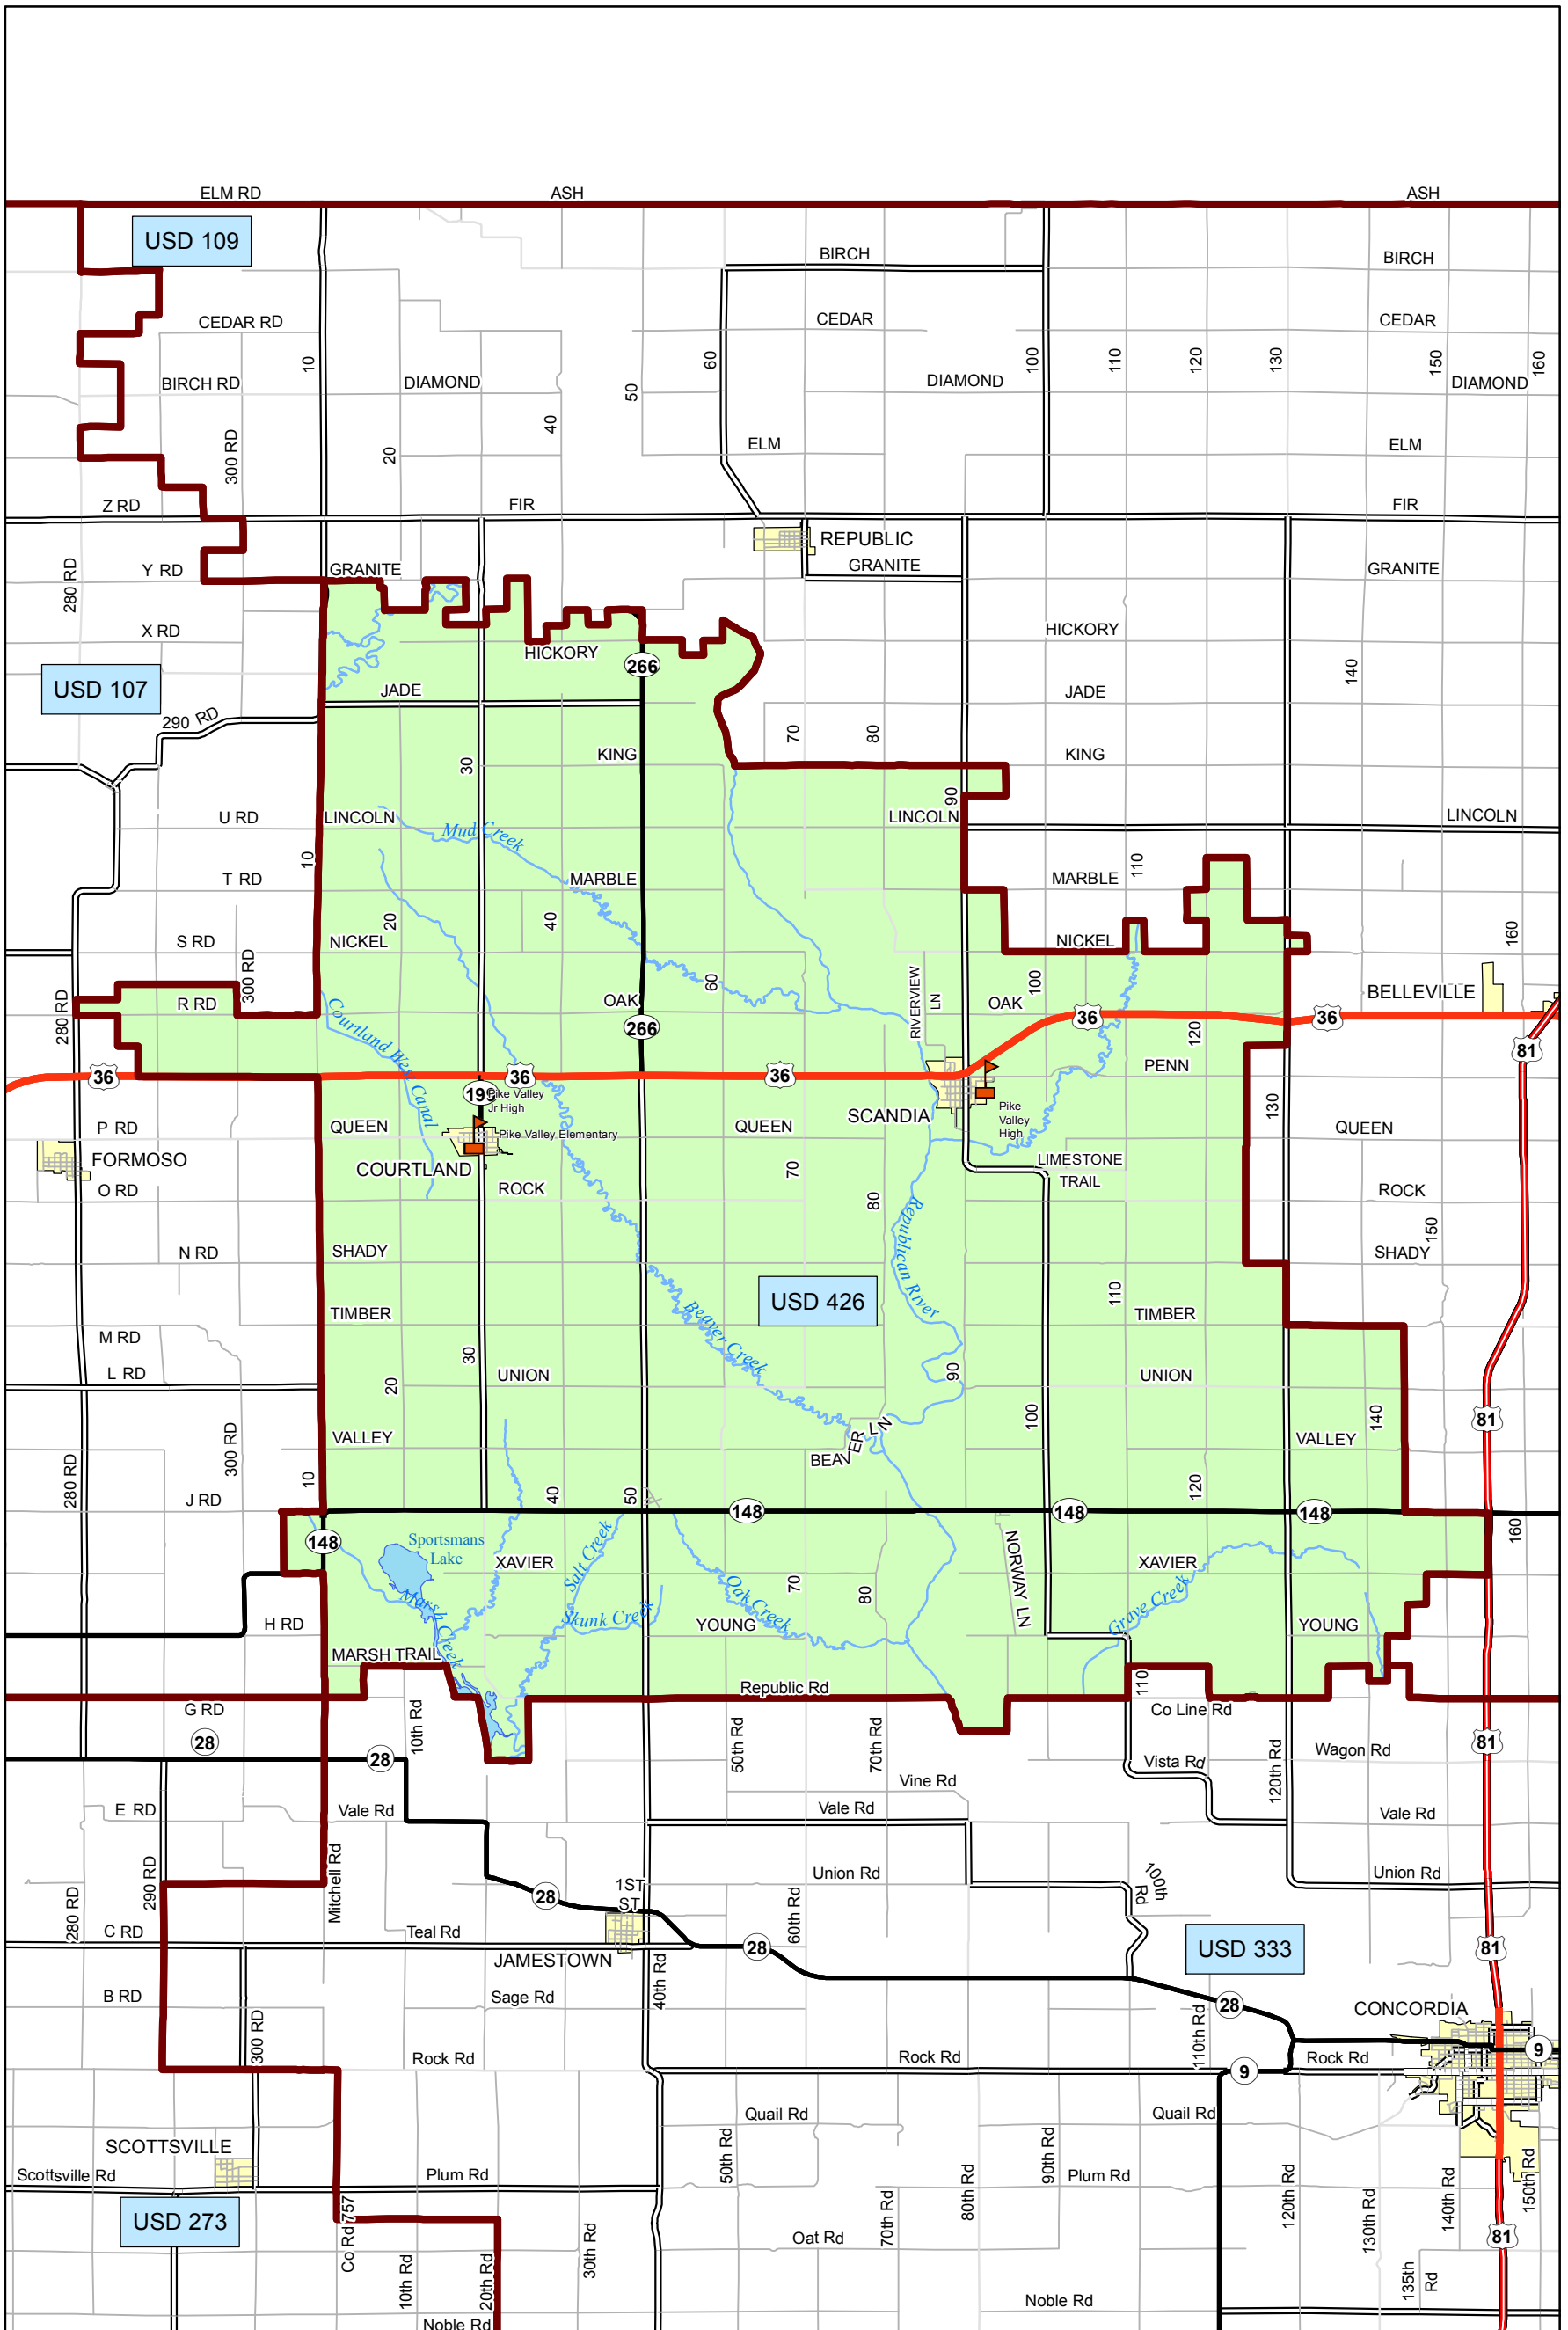

# USD 426 District Map

PREPARED BY THE  
**KANSAS DEPARTMENT OF TRANSPORTATION**  
**BUREAU OF TRANSPORTATION PLANNING**

MAP CREATED TUESDAY, JUNE 02, 2015

KDOT makes no warranties, guarantees, or representations for accuracy of this information and assumes no liability for errors or omissions.

-  Primary/Secondary School
-  Post Secondary School
-  District Boundaries