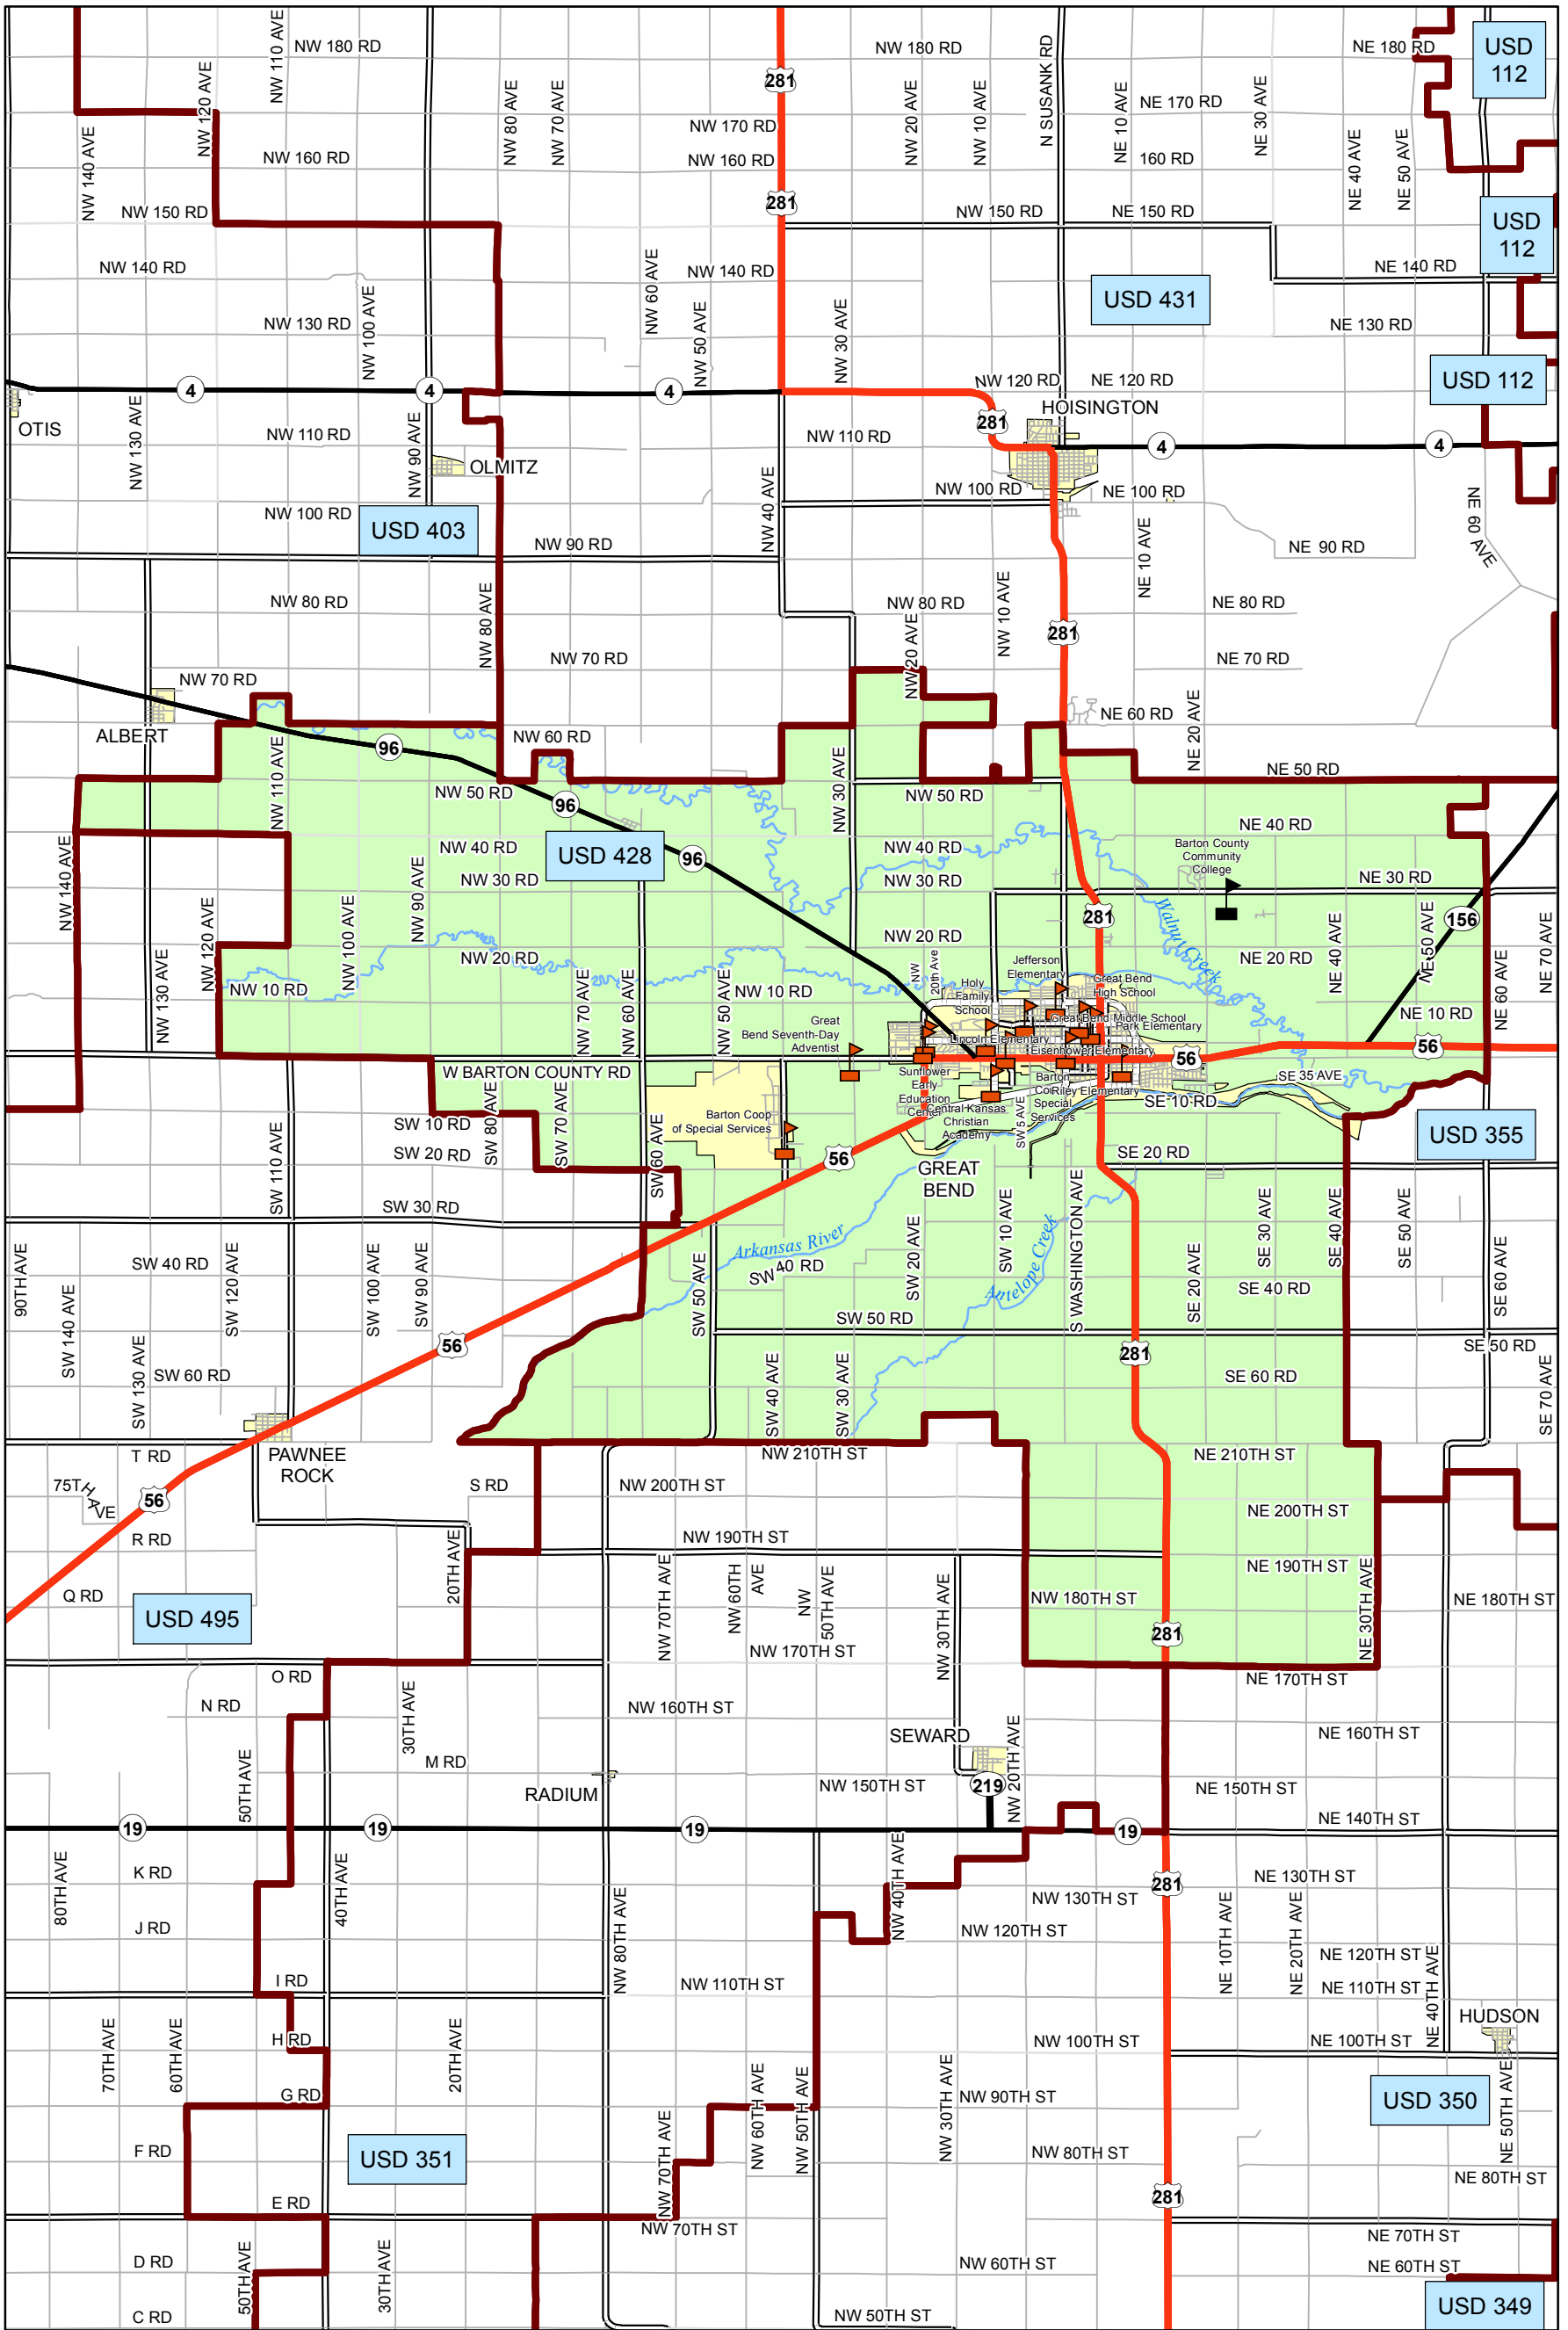

USD 428 District Map

PREPARED BY THE
KANSAS DEPARTMENT OF TRANSPORTATION
BUREAU OF TRANSPORTATION PLANNING

MAP CREATED TUESDAY, JUNE 02, 2015

KDOT makes no warranties, guarantees, or representations for accuracy of this information and assumes no liability for errors or omissions.

-  Primary/Secondary School
-  Post Secondary School
-  District Boundaries