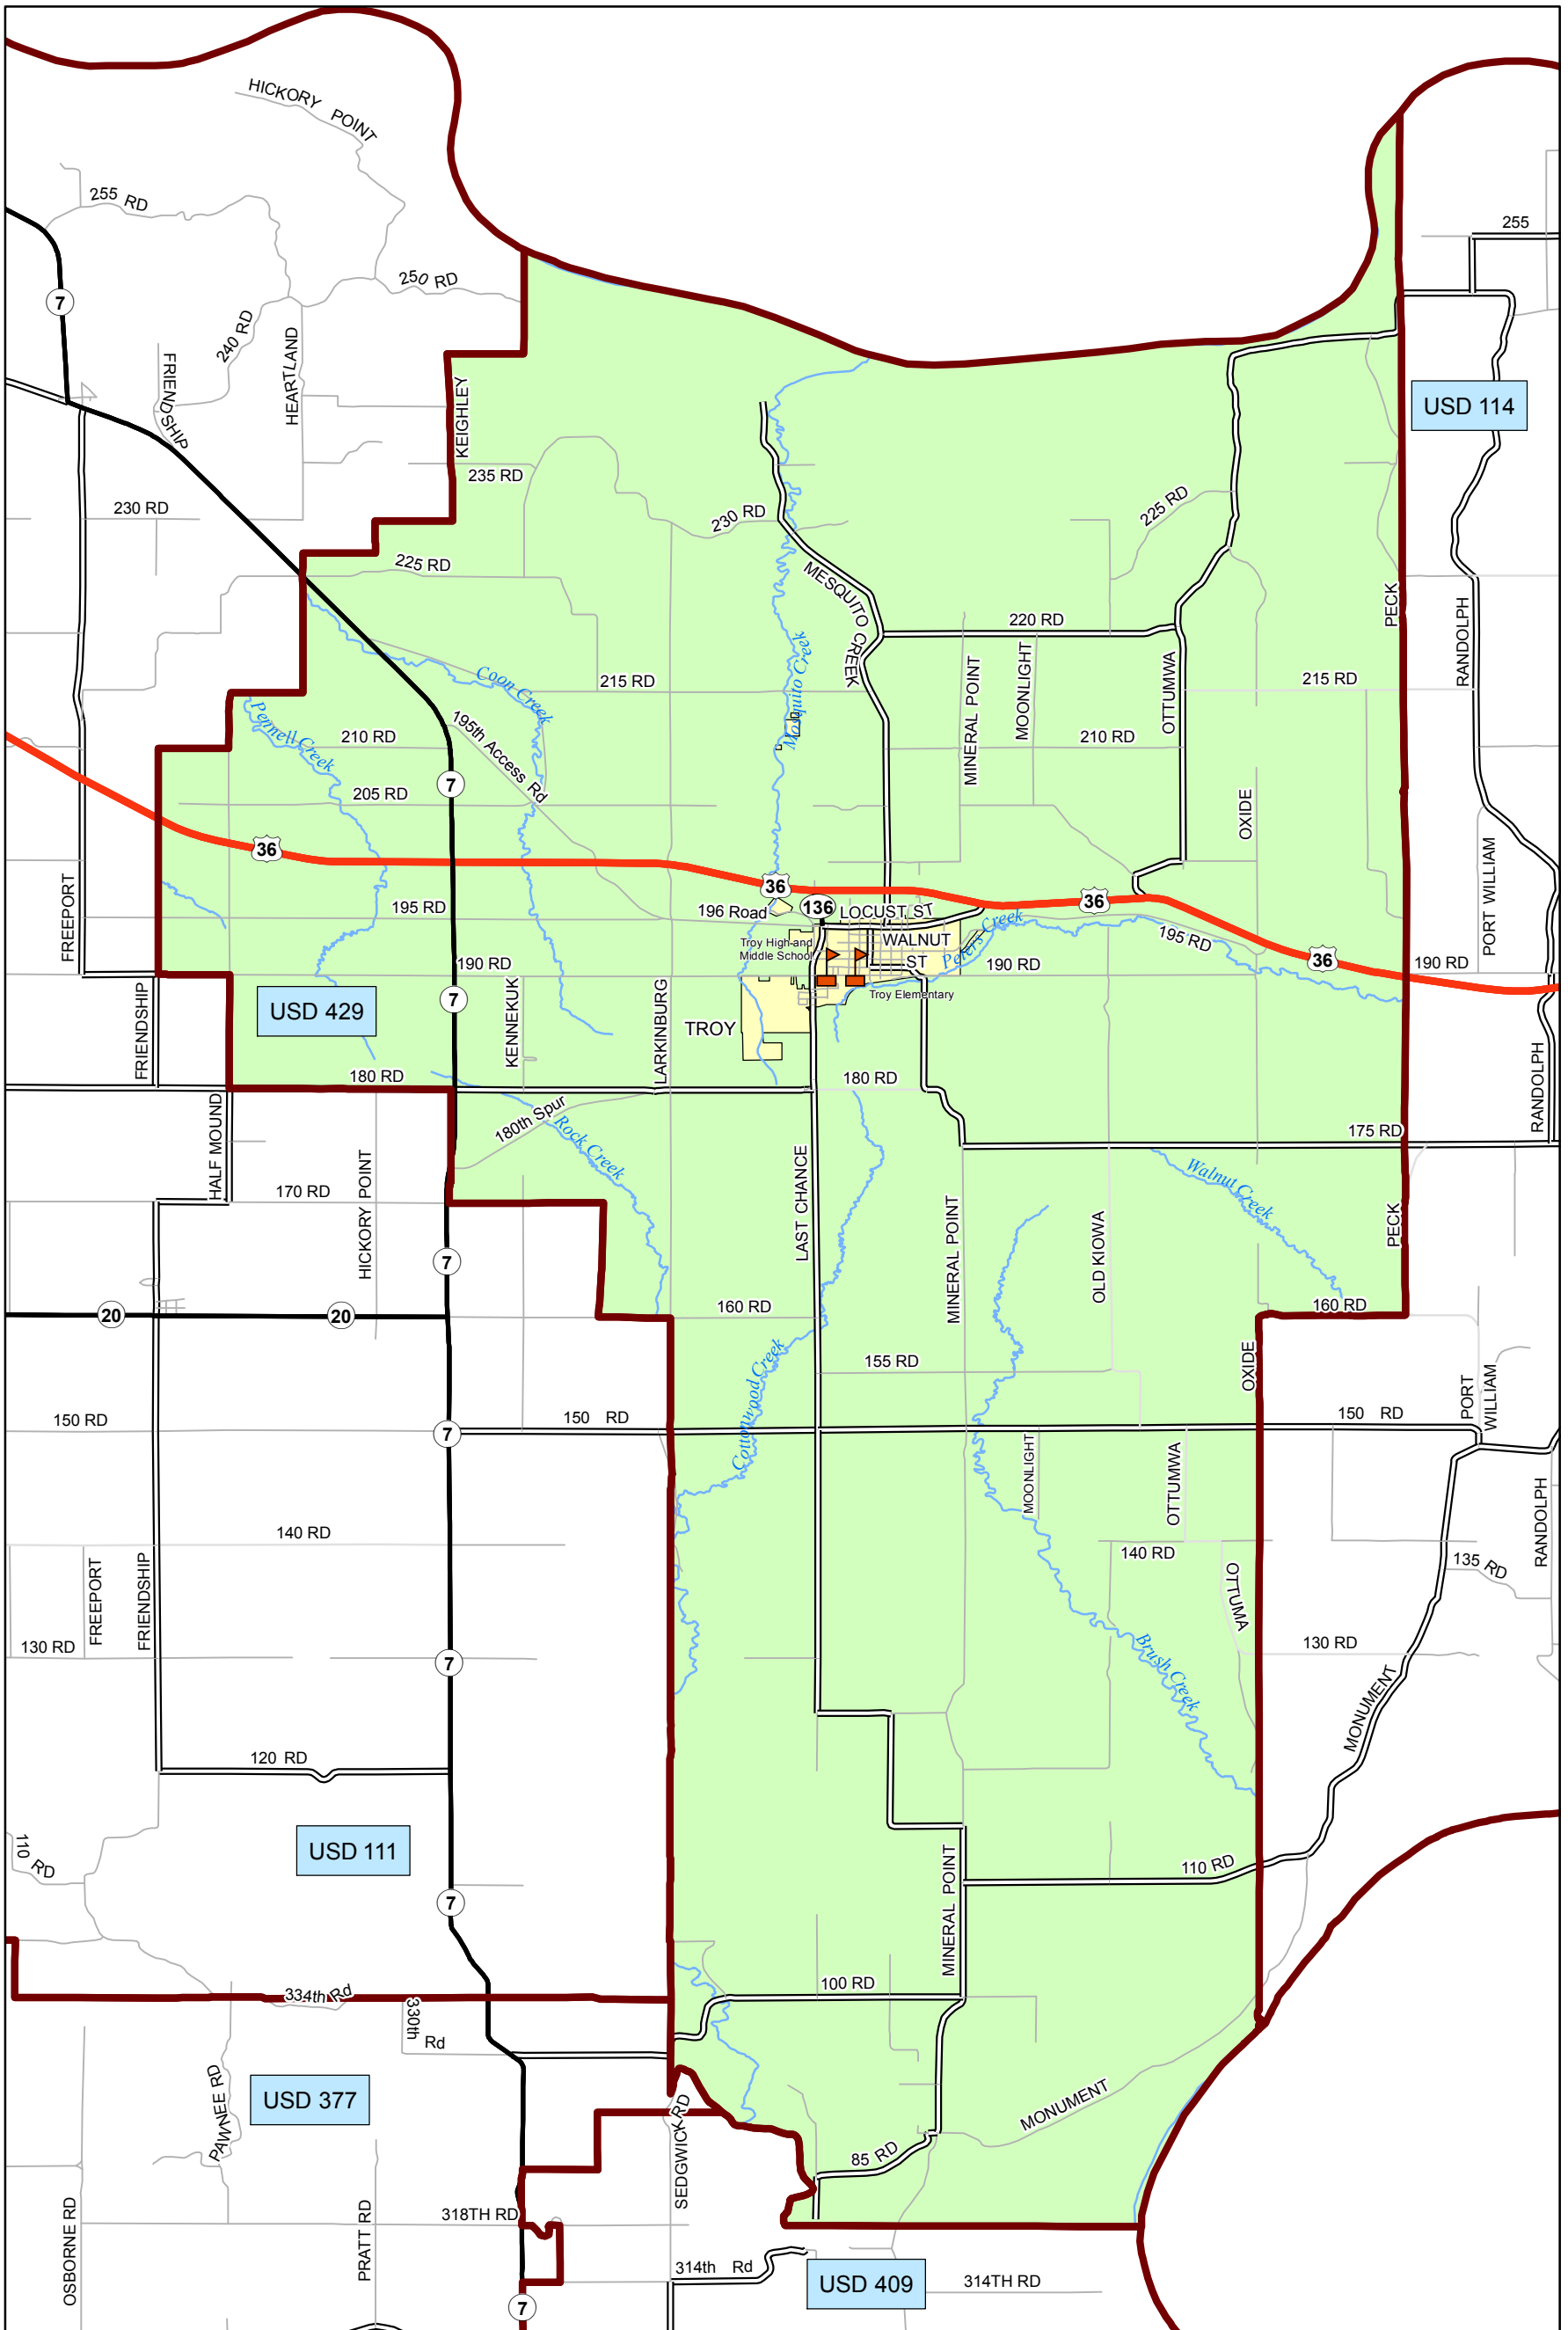

USD 429 District Map

PREPARED BY THE
KANSAS DEPARTMENT OF TRANSPORTATION
BUREAU OF TRANSPORTATION PLANNING

MAP CREATED TUESDAY, JUNE 02, 2015

KDOT makes no warranties, guarantees, or representations for accuracy of this information and assumes no liability for errors or omissions.

-  Primary/Secondary School
-  Post Secondary School
-  District Boundaries