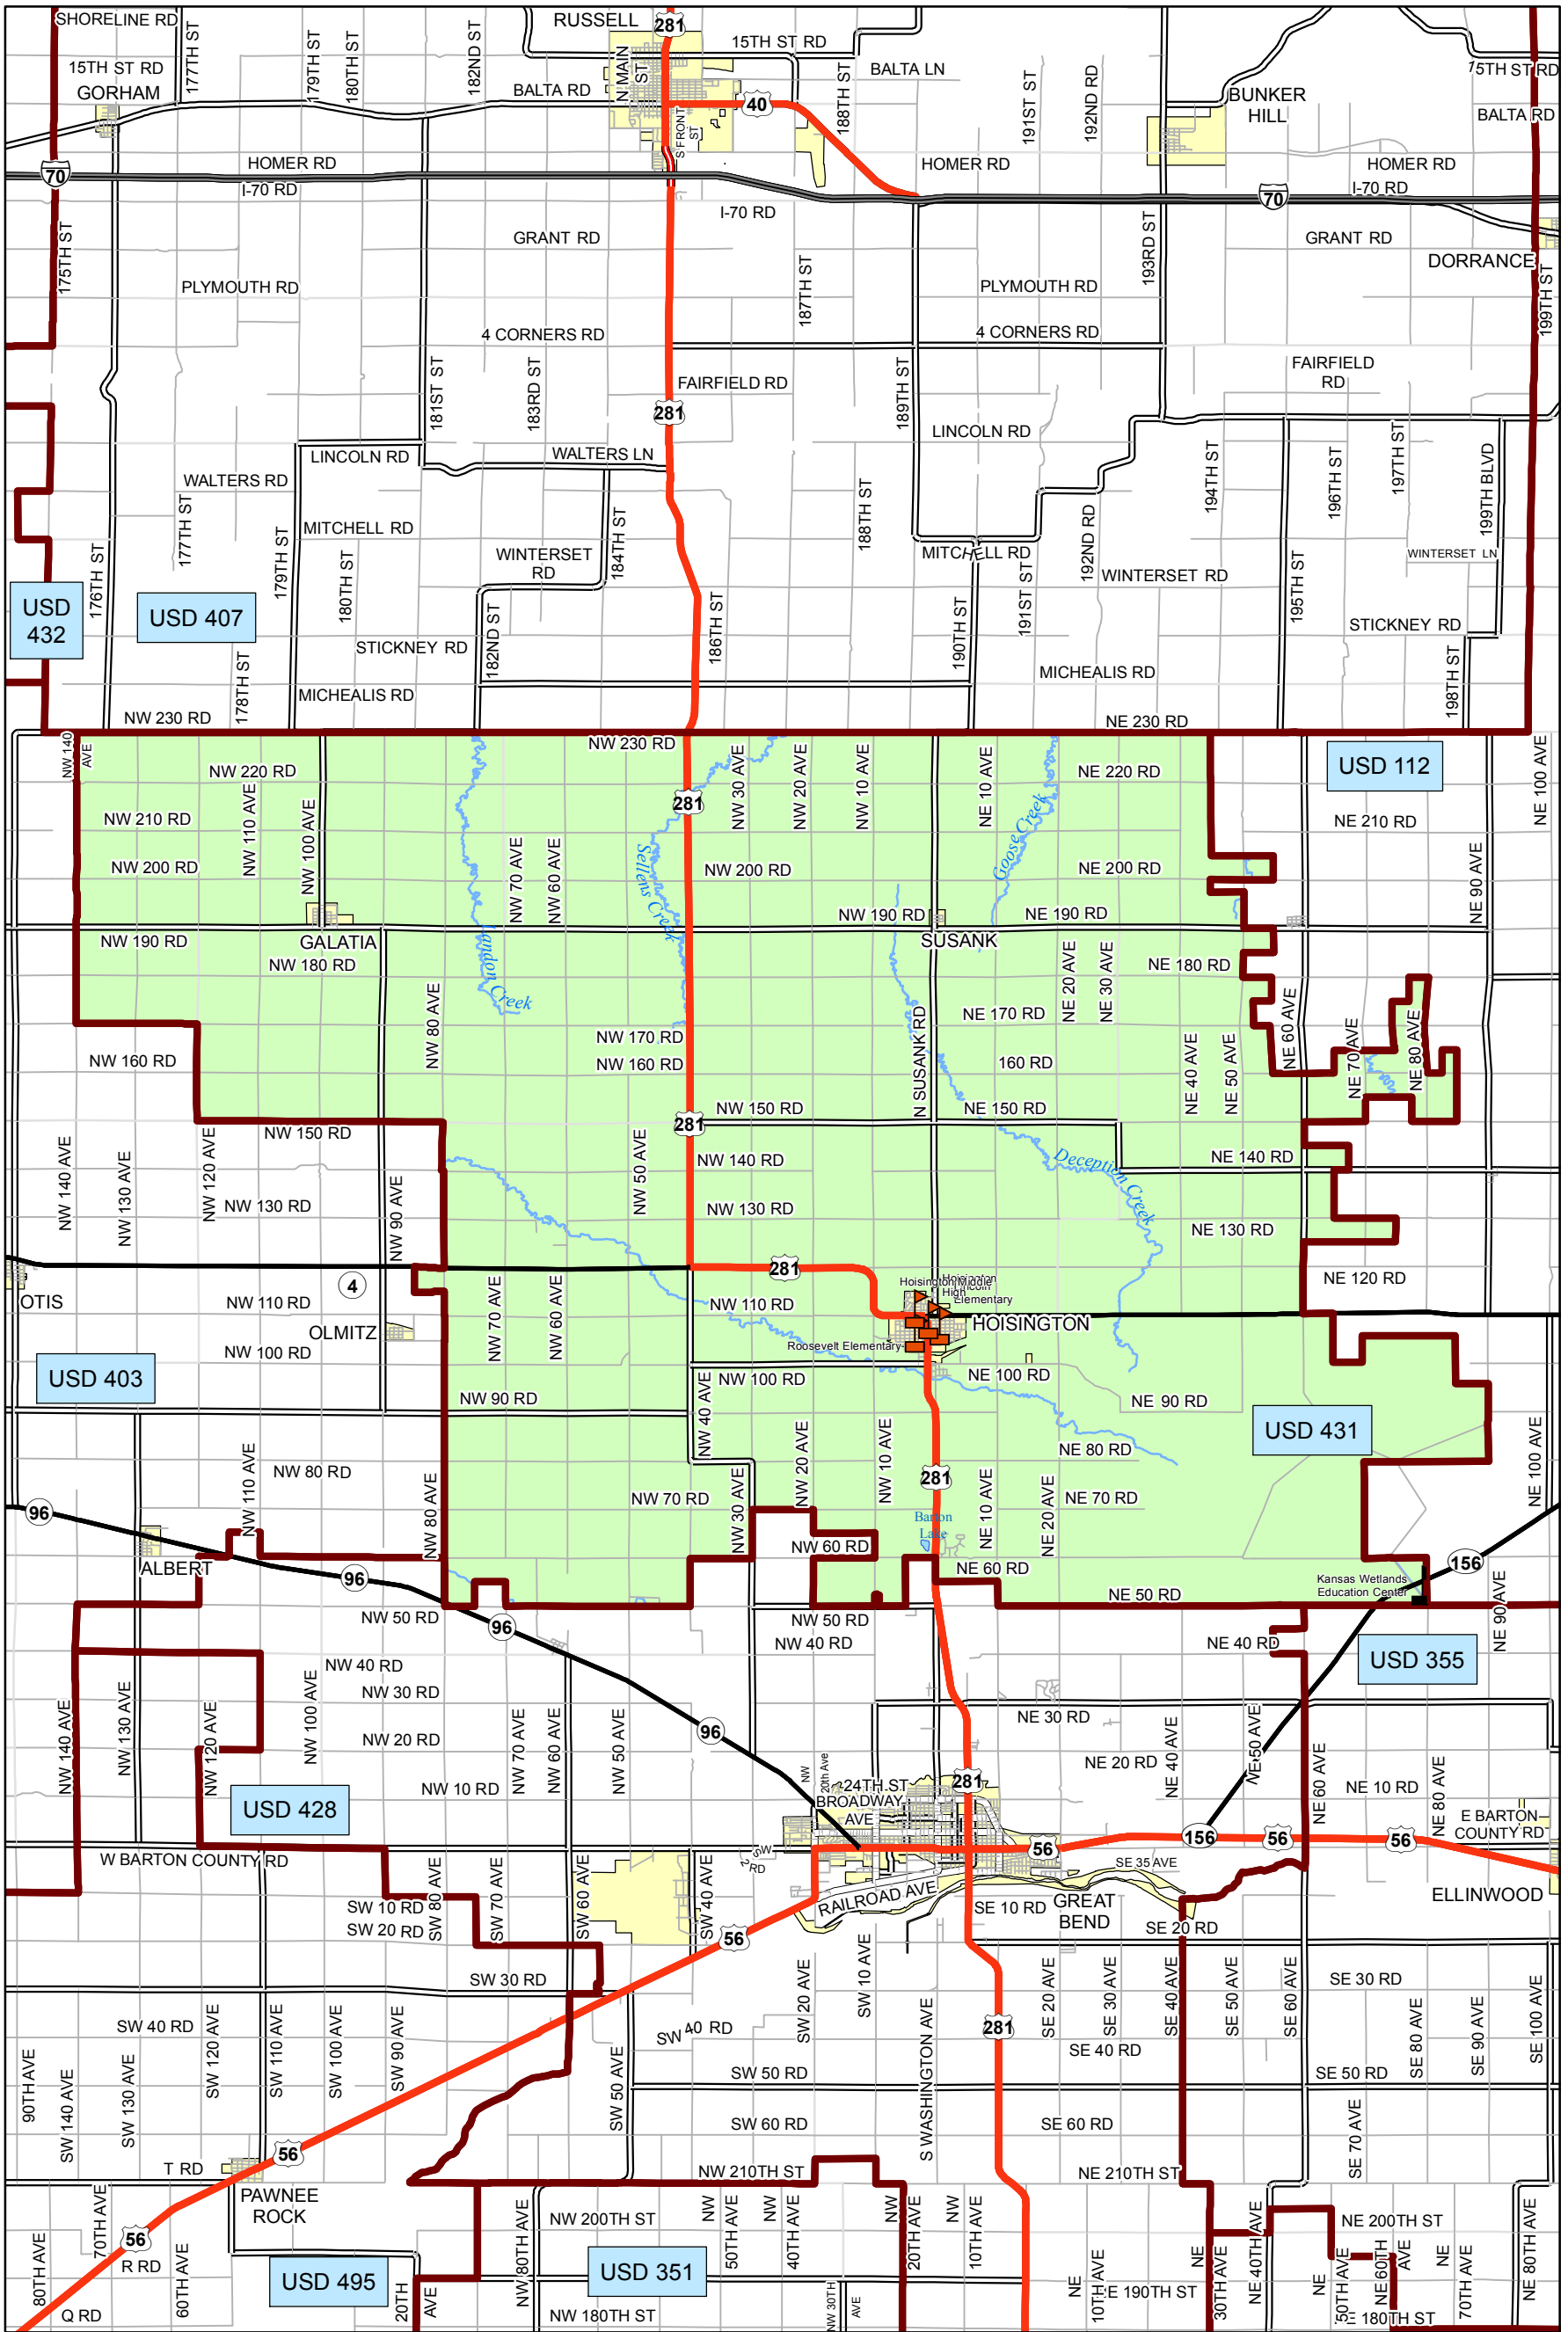

# USD 431 District Map

PREPARED BY THE  
**KANSAS DEPARTMENT OF TRANSPORTATION**  
**BUREAU OF TRANSPORTATION PLANNING**

MAP CREATED TUESDAY, JUNE 02, 2015

KDOT makes no warranties, guarantees, or representations for accuracy of this information and assumes no liability for errors or omissions.

-  Primary/Secondary School
-  Post Secondary School
-  District Boundaries