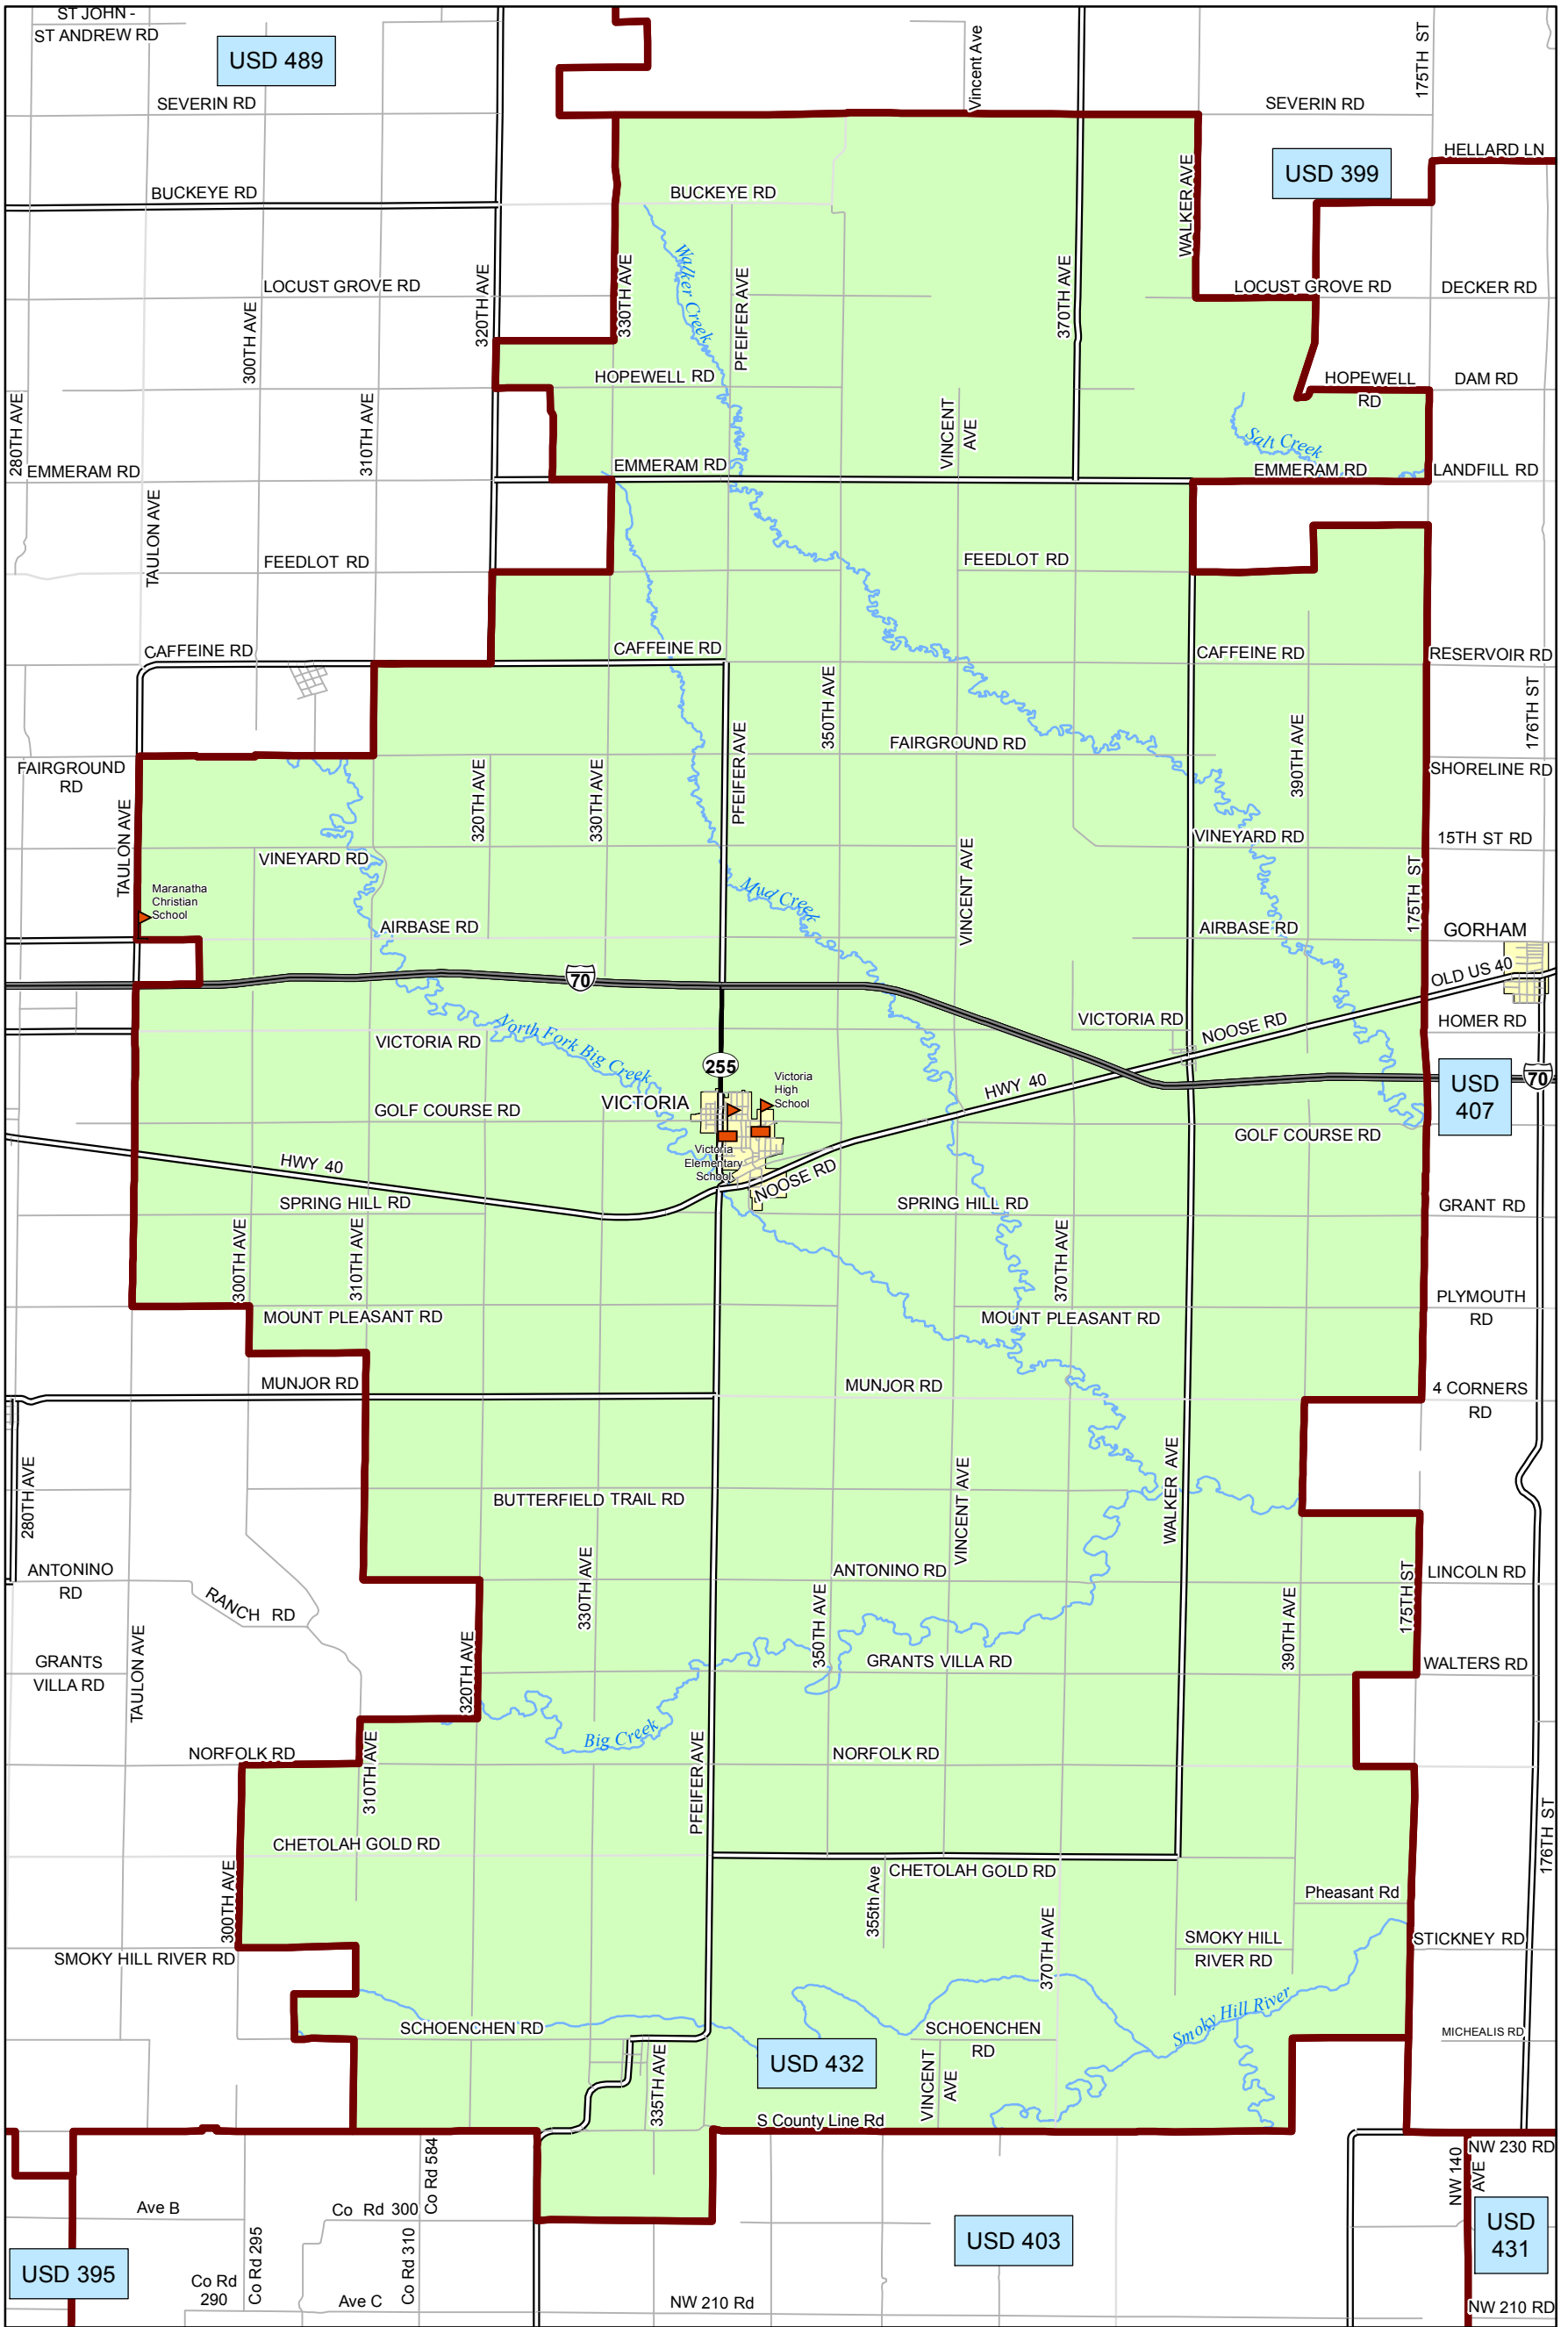

USD 432 District Map

PREPARED BY THE
KANSAS DEPARTMENT OF TRANSPORTATION
BUREAU OF TRANSPORTATION PLANNING

MAP CREATED TUESDAY, JUNE 02, 2015

KDOT makes no warranties, guarantees, or representations for accuracy of this information and assumes no liability for errors or omissions.

-  Primary/Secondary School
-  Post Secondary School
-  District Boundaries