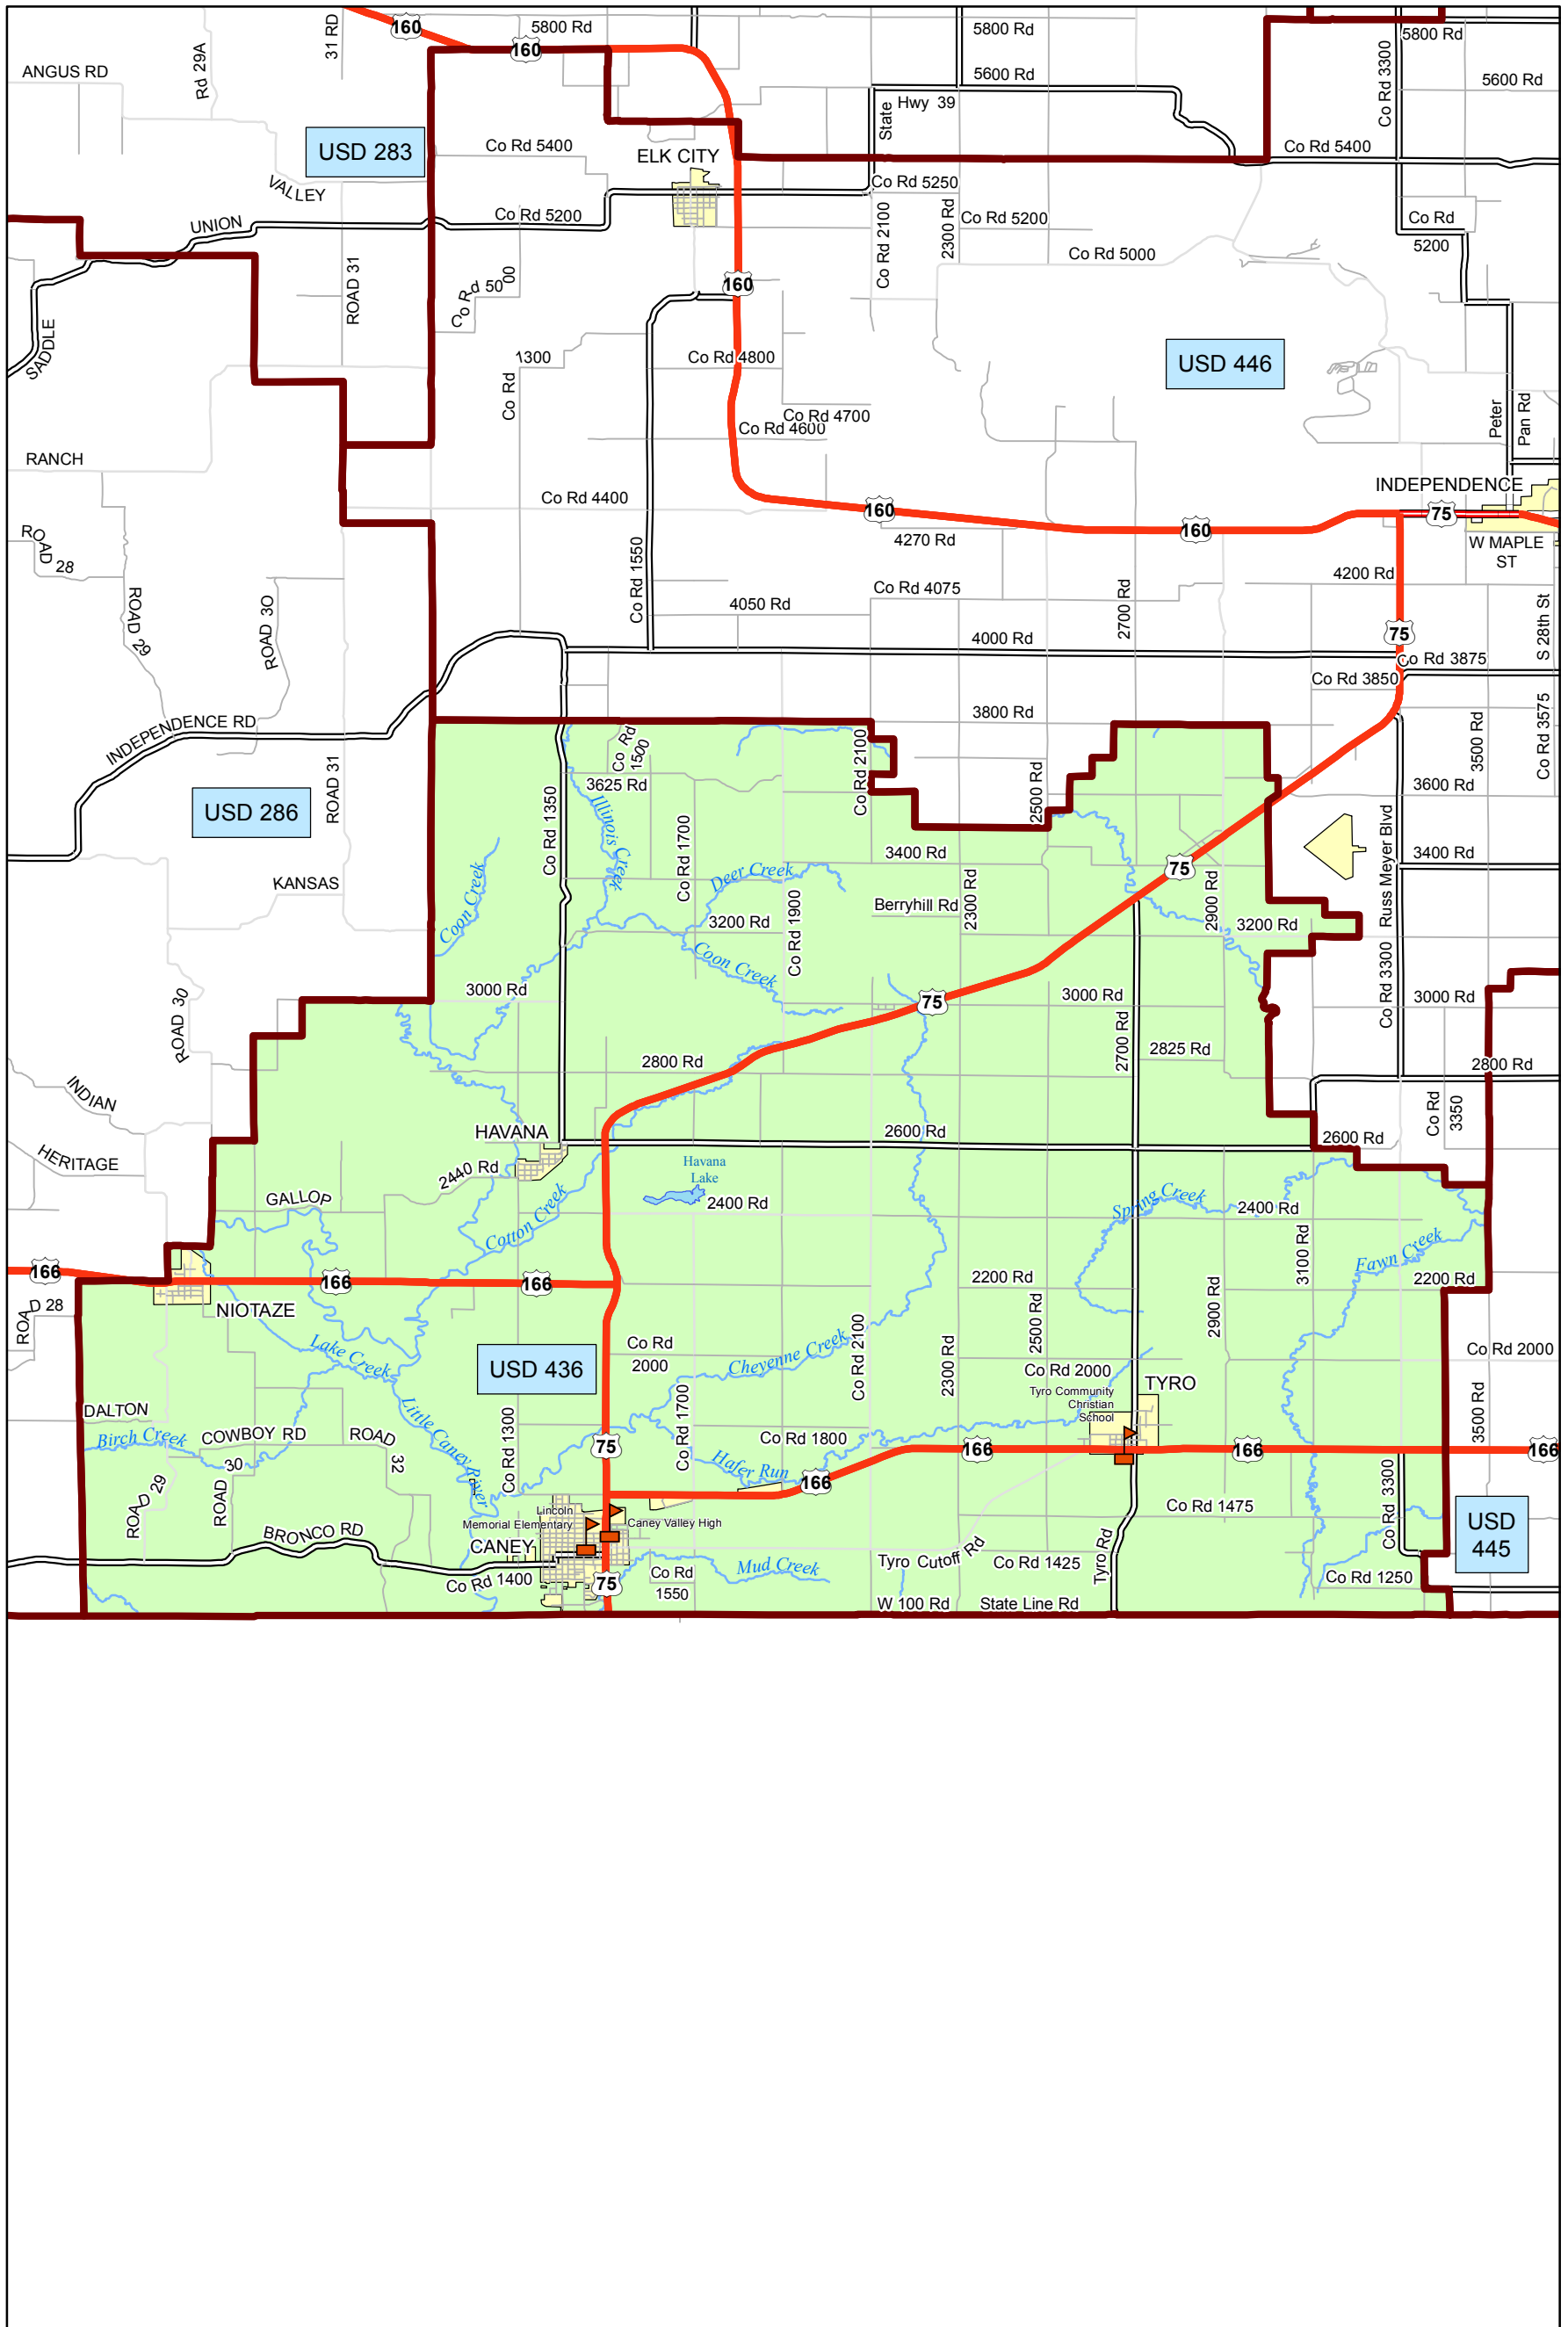

USD 436 District Map

PREPARED BY THE
KANSAS DEPARTMENT OF TRANSPORTATION
BUREAU OF TRANSPORTATION PLANNING

MAP CREATED TUESDAY, JUNE 02, 2015

KDOT makes no warranties, guarantees, or representations for accuracy of this information and assumes no liability for errors or omissions.

-  Primary/Secondary School
-  Post Secondary School
-  District Boundaries