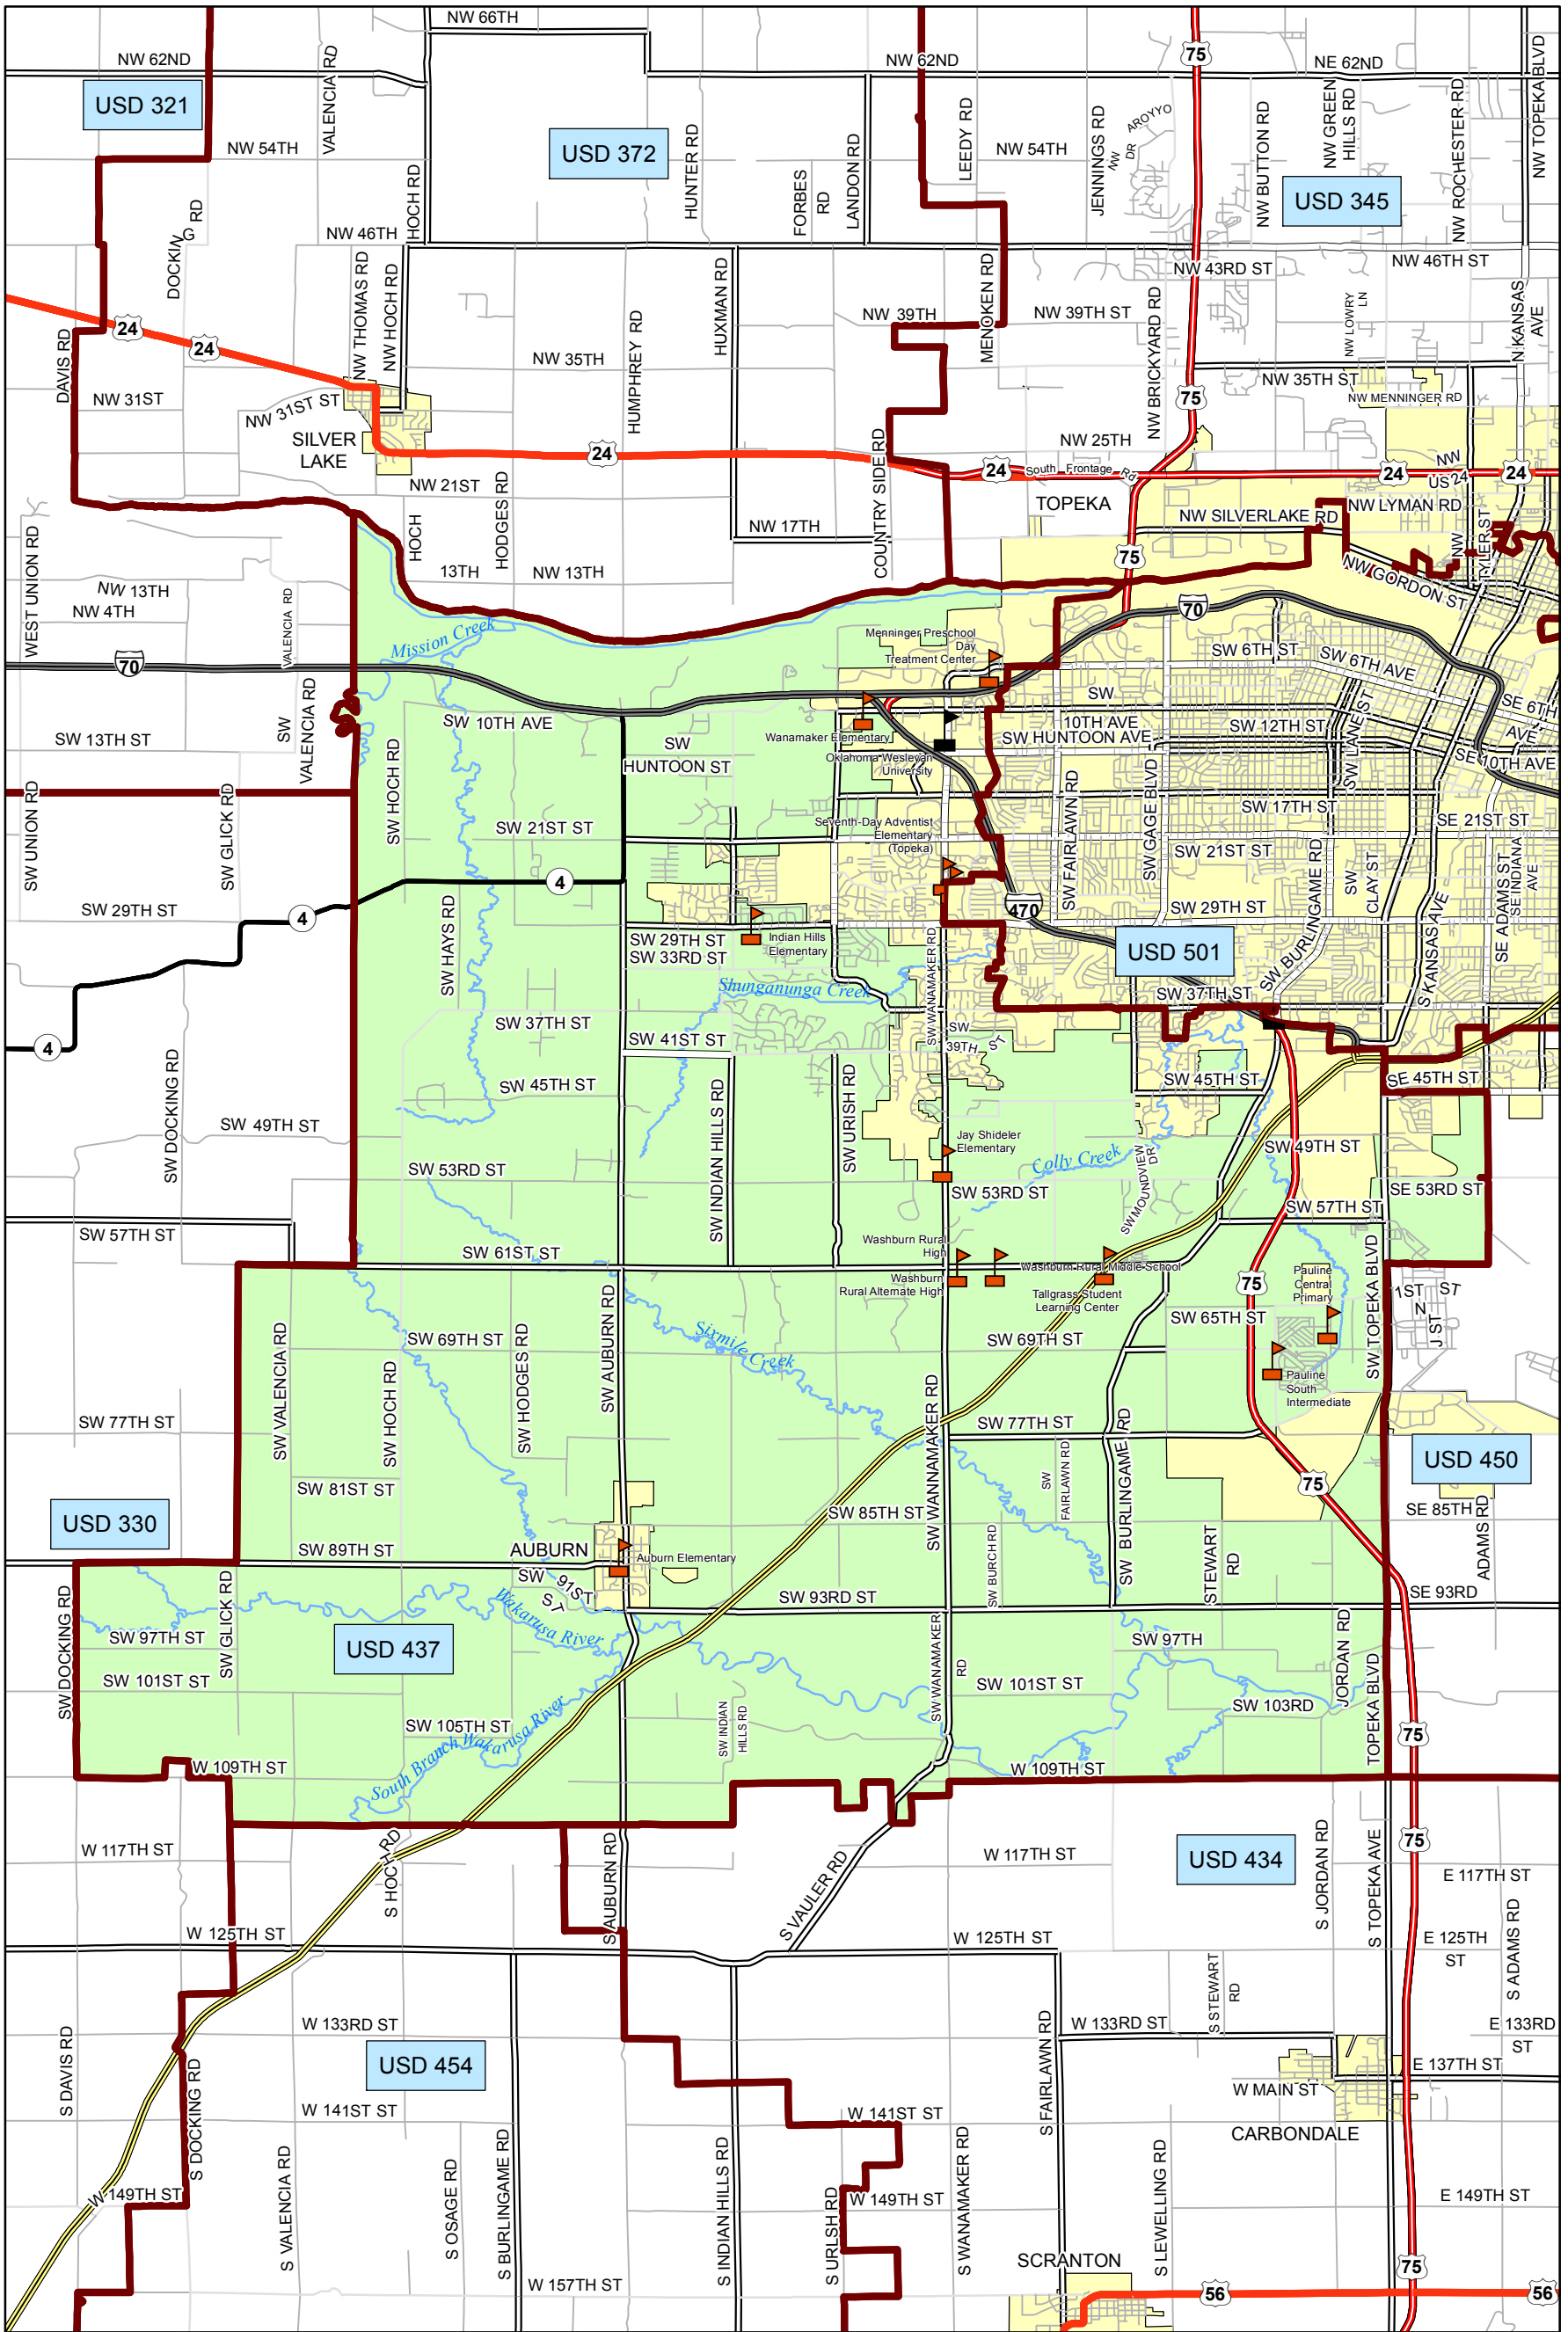

USD 437 District Map

PREPARED BY THE
KANSAS DEPARTMENT OF TRANSPORTATION
BUREAU OF TRANSPORTATION PLANNING

MAP CREATED TUESDAY, JUNE 02, 2015

KDOT makes no warranties, guarantees, or representations for accuracy of this information and assumes no liability for errors or omissions.

-  Primary/Secondary School
-  Post Secondary School
-  District Boundaries