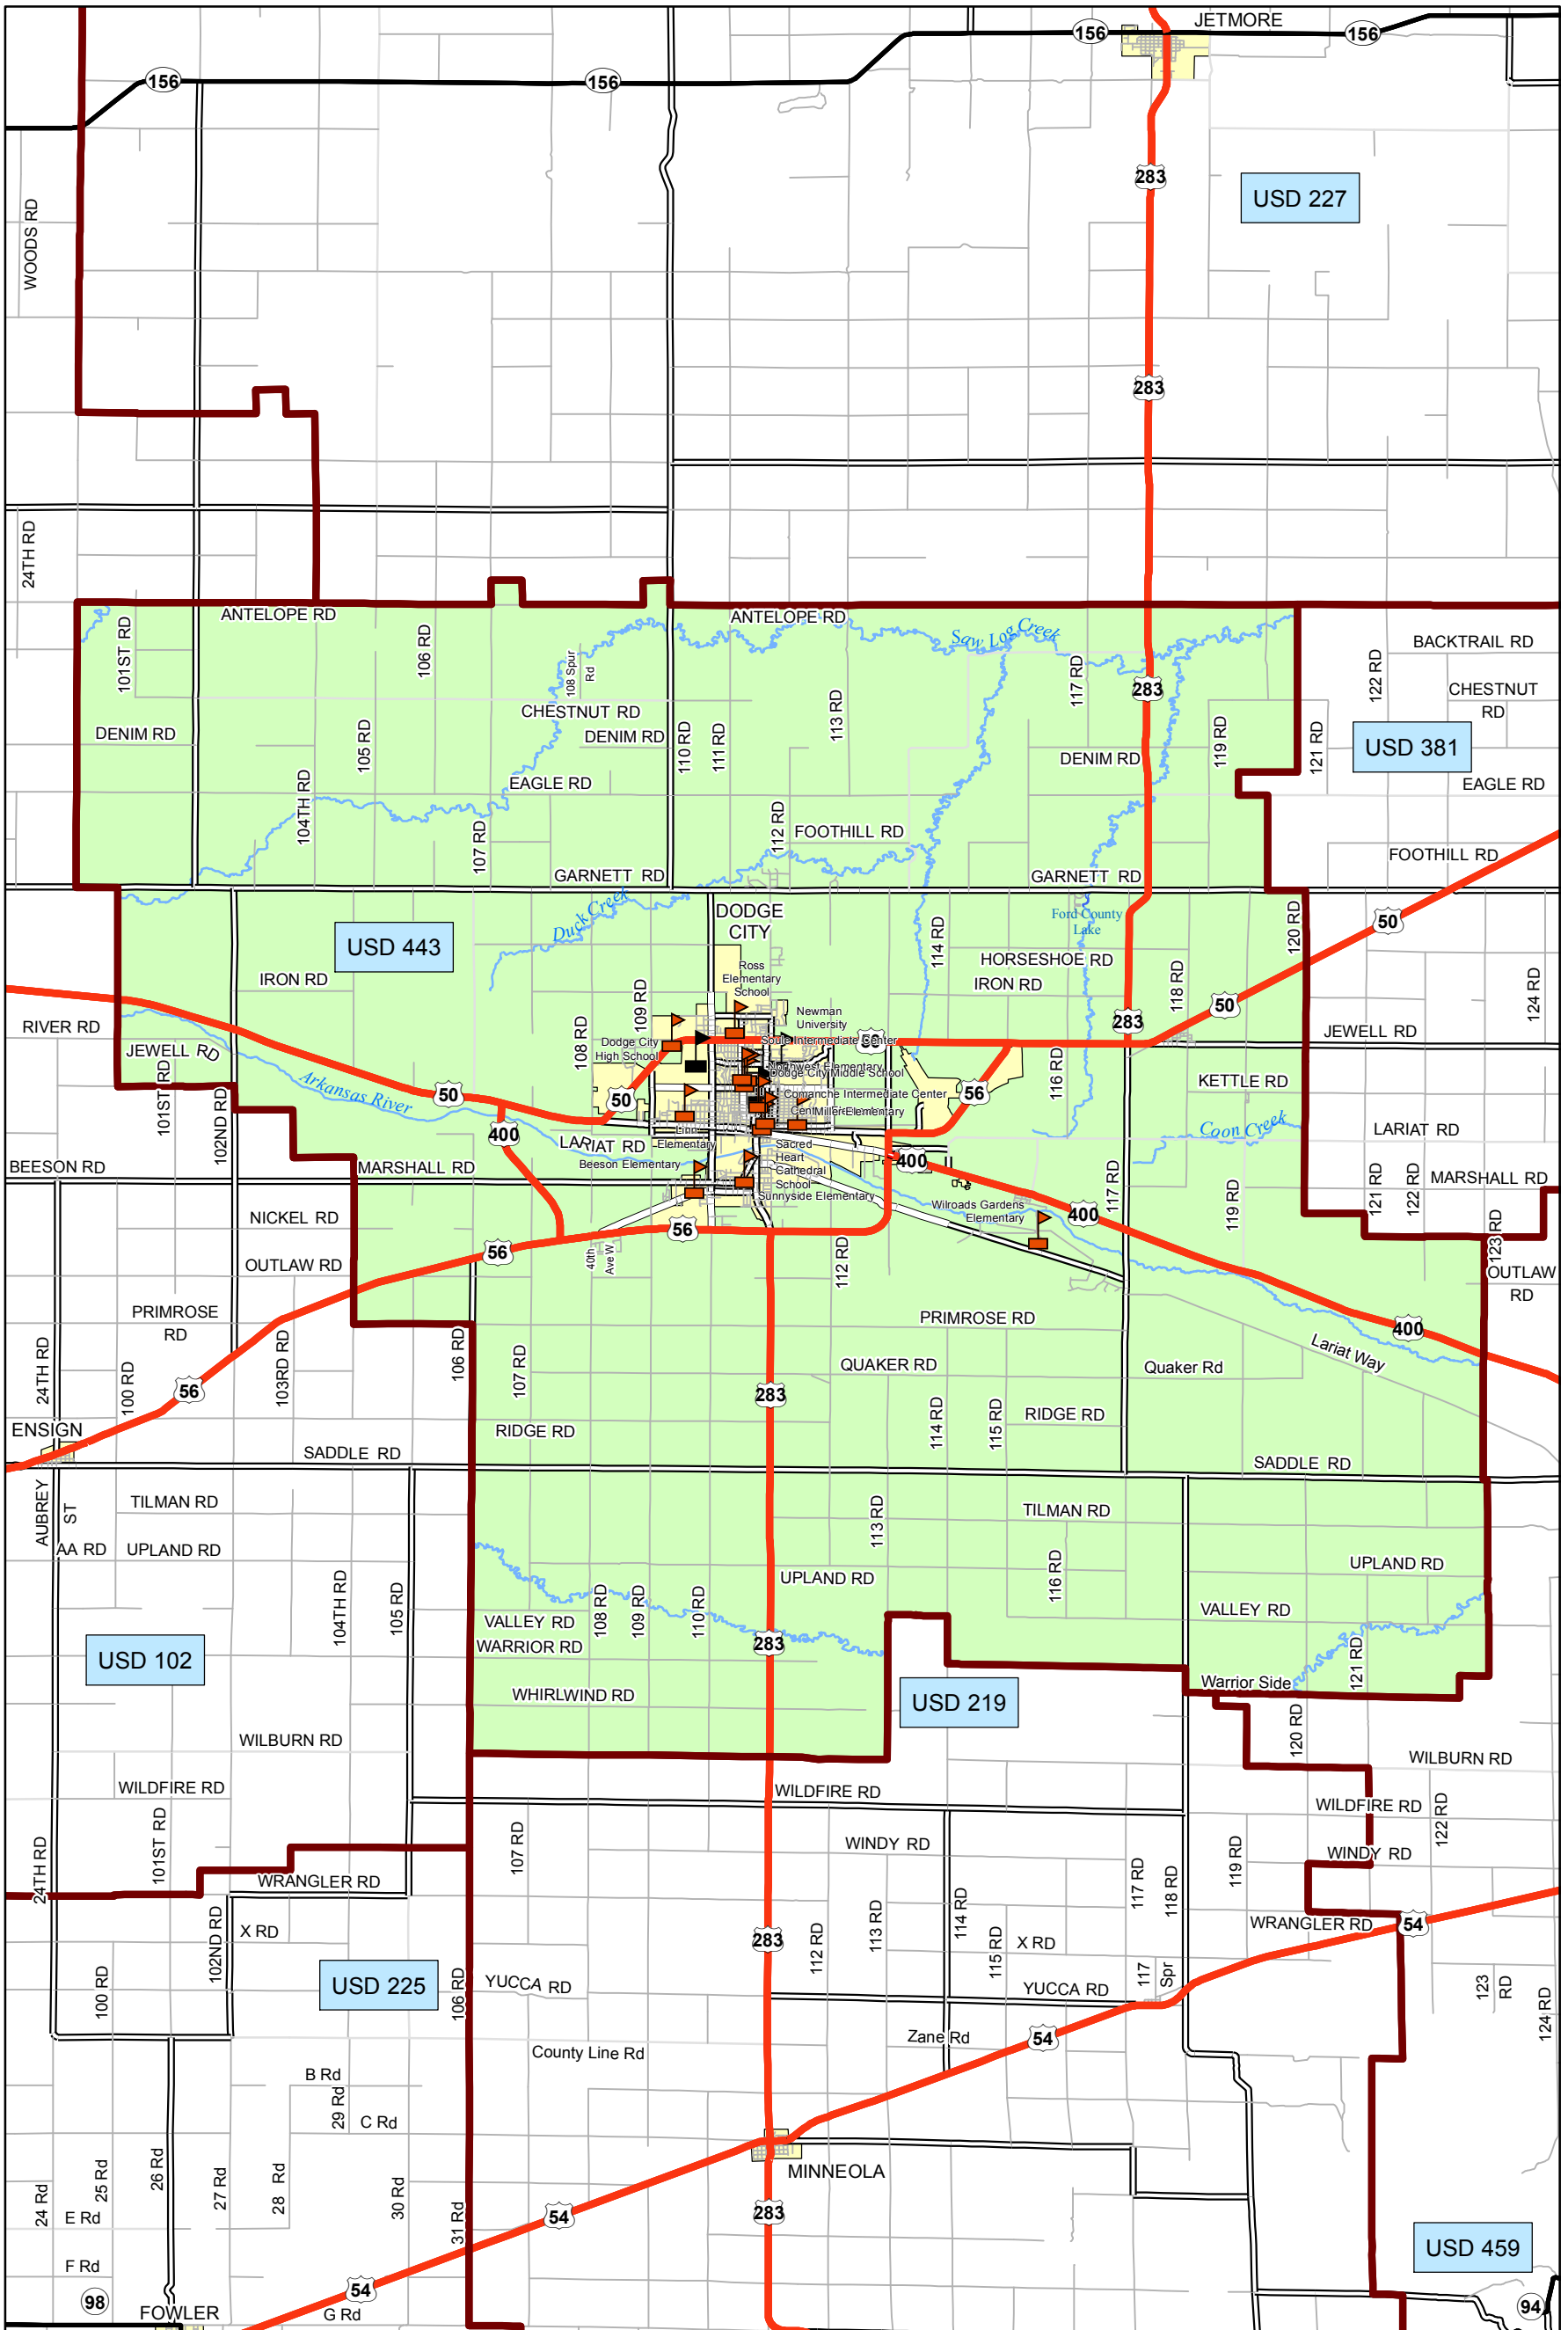

USD 443 District Map

PREPARED BY THE
KANSAS DEPARTMENT OF TRANSPORTATION
BUREAU OF TRANSPORTATION PLANNING

MAP CREATED TUESDAY, JUNE 02, 2015

KDOT makes no warranties, guarantees, or representations for accuracy of this information and assumes no liability for errors or omissions.

-  Primary/Secondary School
-  Post Secondary School
-  District Boundaries